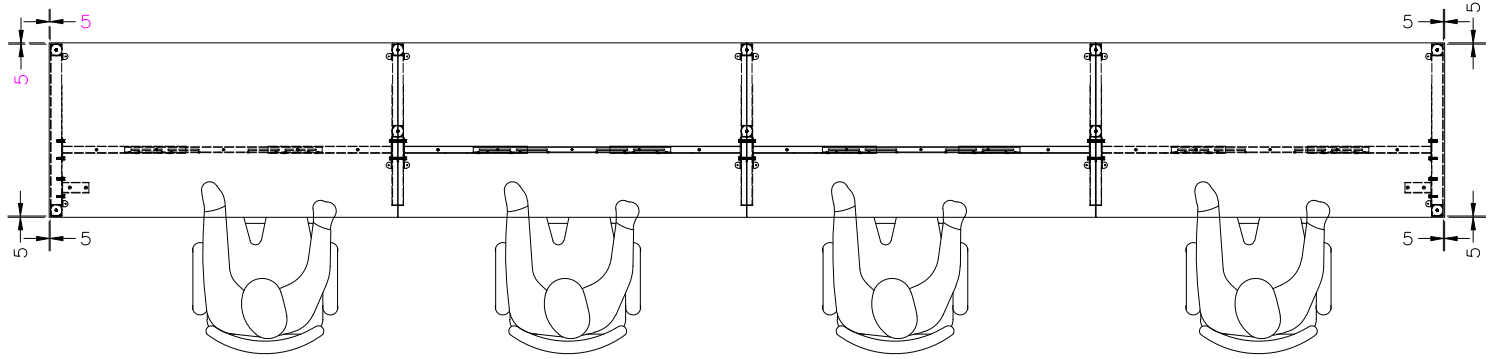

A	VARIOUS SIZES  DESKTOP	x4	C	 2x ST-LE75	x1	D	 ST-INSS (700mm)	x3
B	ST-AB1218  ADJUSTABLE BEAM	x4	F	M6 x 20mm  BUTTON HEAD ALLEN BOLT	x16			
E	100mm x 50mm  BRACKET	x2						

STEP 1

STEP 2

STEP 3

CAUTION:  
HEAVY

2 PERSON HEAVY  
ASSEMBLY

G	VARIOUS SIZES  S23 PARTITION	x4	H	S23-BR520SM NOTE: CAN USE S23-BR520TM OR S23-BR520CL BRACKETS	 BRACKETS	x4 I  *PACKED INSIDE THE PARTITION	x8
J	70mm  CHIPBOARD SCREW	x20	K	20mm  CHIPBOARD SCREW	x16	L  3mm SPACER	x4

STEP 1

STEP 2

STEP 3

CAUTION: HEAVY

2 PERSON HEAVY ASSEMBLY

M	GLASS / FABRIC  SCREEN	x3	N	 *PACKED INSIDE THE PARTITION	x6	O	 BRACKETS	x6
			P	 JOINING STRIP	x3	Q	20mm  CHIPBOARD SCREW	x18