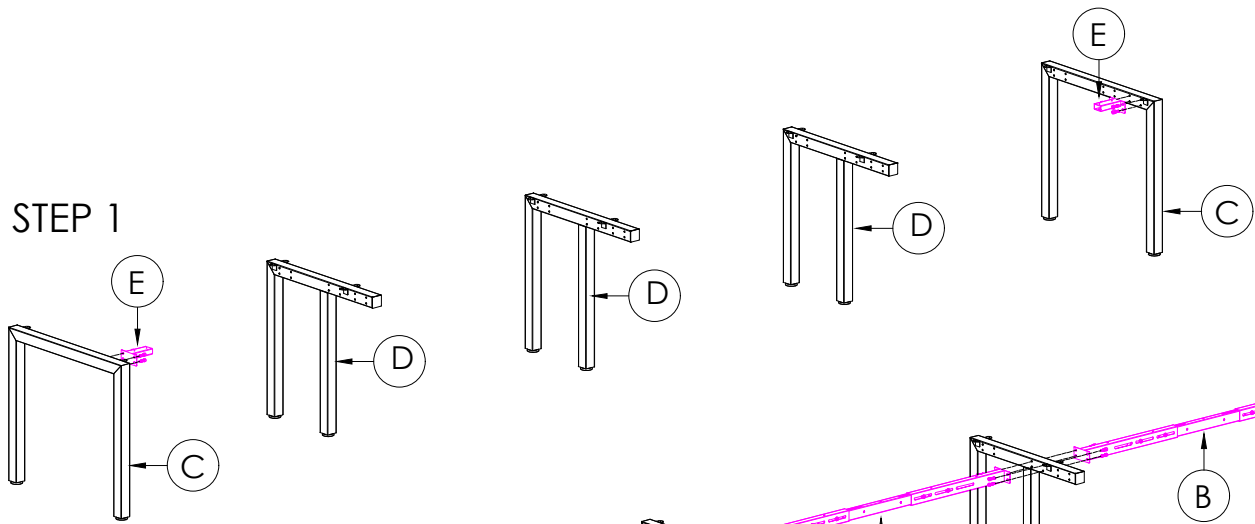

A	VARIOUS SIZES  DESKTOP	x4	C	 2x ST-LE75	x1	D	 ST-INSS (700mm)	x3
B	ST-AB1218  ADJUSTABLE BEAM	x4	F	M6 x 20mm  BUTTON HEAD ALLEN BOLT	x16			
E	100mm x 50mm  BRACKET	x2						

STEP 1

STEP 2

STEP 3

CAUTION:  
HEAVY

2 PERSON HEAVY  
ASSEMBLY

G	VARIOUS SIZES  S23 PARTITION	x4	H	S23-BR520SM NOTE: CAN USE S23-BR520TM OR S23-BR520CL BRACKETS	 BRACKETS	x4 I  *PACKED INSIDE THE PARTITION	x8
J	70mm  CHIPBOARD SCREW	x20	K	20mm  CHIPBOARD SCREW	x16	L  3mm SPACER	x4

STEP 1

STEP 2

STEP 3

CAUTION: HEAVY

2 PERSON HEAVY ASSEMBLY

M	GLASS / FABRIC  SCREEN	x3	N	 *PACKED INSIDE THE PARTITION	x6	O	 BRACKETS	x6
			P	 JOINING STRIP	x3	Q	20mm  CHIPBOARD SCREW	x18