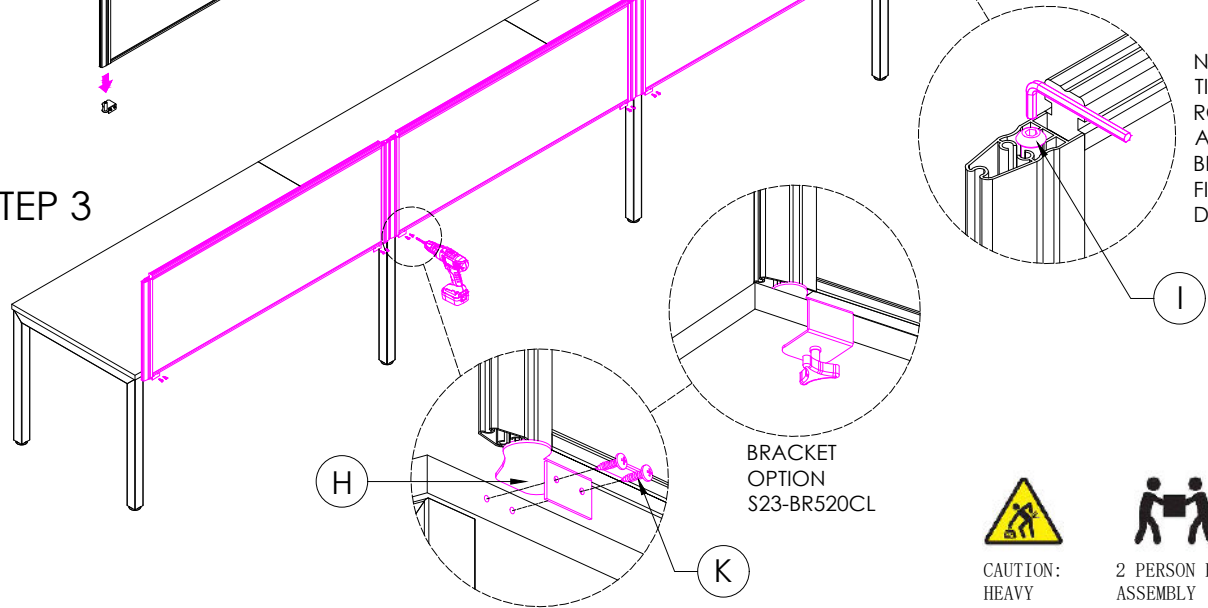

A	VARIOUS SIZES  DESKTOP	x4	C	 2x ST-LE75	x1	D	 ST-INSS (700mm)	x3
B	ST-AB1218  ADJUSTABLE BEAM	x4	F	M6 x 20mm  BUTTON HEAD ALLEN BOLT	x16			
E	100mm x 50mm  BRACKET	x2						

STEP 1

STEP 2

STEP 3

CAUTION:  
HEAVY

2 PERSON HEAVY  
ASSEMBLY

G	VARIOUS SIZES  S23 PARTITION	x4	H	S23-BR520SM NOTE: CAN USE S23-BR520TM OR S23-BR520CL BRACKETS	 BRACKETS	x4 I  *PACKED INSIDE THE PARTITION	x8
J	70mm  CHIPBOARD SCREW	x20	K	20mm  CHIPBOARD SCREW	x16	L  3mm SPACER	x4

STEP 1

STEP 2

STEP 3

CAUTION: HEAVY

2 PERSON HEAVY ASSEMBLY

M	GLASS / FABRIC  SCREEN	x3	N	 *PACKED INSIDE THE PARTITION	x6	O	 BRACKETS	x6
			P	 JOINING STRIP	x3	Q	20mm  CHIPBOARD SCREW	x18