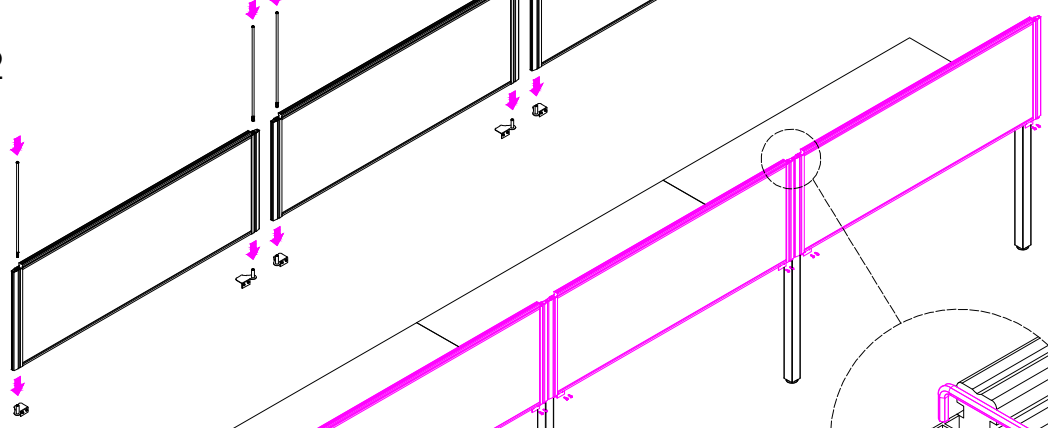

A	VARIOUS SIZES  DESKTOP	x4	C	 2x ST-LE75	x1	D	 ST-INSS (700mm)	x3
B	ST-AB1218  ADJUSTABLE BEAM	x4	F	M6 x 20mm  BUTTON HEAD ALLEN BOLT	x16			
E	100mm x 50mm  BRACKET	x2						

STEP 1

STEP 2

STEP 3

CAUTION:  
HEAVY

2 PERSON HEAVY  
ASSEMBLY

G	VARIOUS SIZES  S23 PARTITION	x4	H	S23-BR520SM NOTE: CAN USE S23-BR520TM OR S23-BR520CL BRACKETS	 BRACKETS	x4 I  *PACKED INSIDE THE PARTITION	x8
J	70mm  CHIPBOARD SCREW	x20	K	20mm  CHIPBOARD SCREW	x16	L  3mm SPACER	x4

STEP 1

STEP 2

STEP 3

CAUTION: HEAVY

2 PERSON HEAVY ASSEMBLY

M	GLASS / FABRIC  SCREEN	x3	N	 *PACKED INSIDE THE PARTITION	x6	O	 BRACKETS	x6
			P	 JOINING STRIP	x3	Q	20mm  CHIPBOARD SCREW	x18