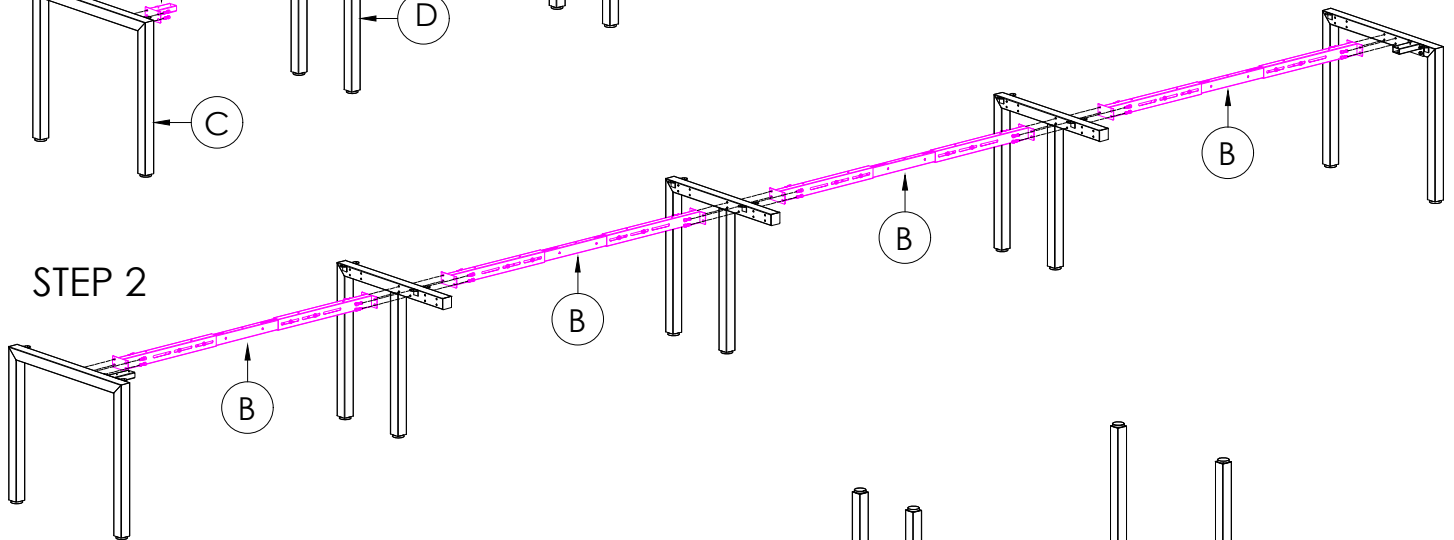

A	VARIOUS SIZES  DESKTOP	x4	C	 2x ST-LE75	x1	D	 ST-INSS (700mm)	x3
B	ST-AB1218  ADJUSTABLE BEAM	x4	F	M6 x 20mm  BUTTON HEAD ALLEN BOLT	x16			
E	100mm x 50mm  BRACKET	x2						

STEP 1

STEP 2

STEP 3

CAUTION:  
HEAVY

2 PERSON HEAVY  
ASSEMBLY

G	VARIOUS SIZES  S23 PARTITION	x4	H	S23-BR520SM NOTE: CAN USE S23-BR520TM OR S23-BR520CL BRACKETS	 BRACKETS	x4 I  *PACKED INSIDE THE PARTITION	x8
J	70mm  CHIPBOARD SCREW	x20	K	20mm  CHIPBOARD SCREW	x16	L  3mm SPACER	x4

STEP 1

STEP 2

STEP 3

CAUTION: HEAVY

2 PERSON HEAVY ASSEMBLY

M	GLASS / FABRIC  SCREEN	x3	N	 *PACKED INSIDE THE PARTITION	x6	O	 BRACKETS	x6
			P	 JOINING STRIP	x3	Q	20mm  CHIPBOARD SCREW	x18