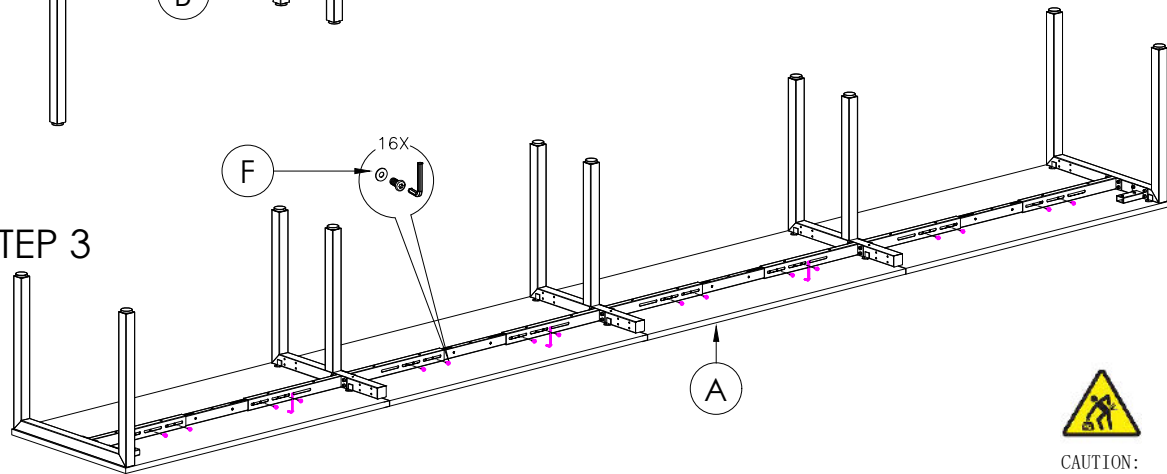

A	VARIOUS SIZES  DESKTOP	x4	C	 2x ST-LE75	x1	D	 ST-INSS (700mm)	x3
B	ST-AB1218  ADJUSTABLE BEAM	x4	F	M6 x 20mm  BUTTON HEAD ALLEN BOLT	x16			
E	100mm x 50mm  BRACKET	x2						

STEP 1

STEP 2

STEP 3

CAUTION:  
HEAVY

2 PERSON HEAVY  
ASSEMBLY

G	VARIOUS SIZES  S23 PARTITION	x4	H	S23-BR520SM NOTE: CAN USE S23-BR520TM OR S23-BR520CL BRACKETS	 BRACKETS	x4 I  *PACKED INSIDE THE PARTITION	x8
J	70mm  CHIPBOARD SCREW	x20	K	20mm  CHIPBOARD SCREW	x16	L  3mm SPACER	x4

STEP 1

STEP 2

STEP 3

CAUTION: HEAVY

2 PERSON HEAVY ASSEMBLY

M	GLASS / FABRIC  SCREEN	x3	N	 *PACKED INSIDE THE PARTITION	x6	O	 BRACKETS	x6
			P	 JOINING STRIP	x3	Q	20mm  CHIPBOARD SCREW	x18