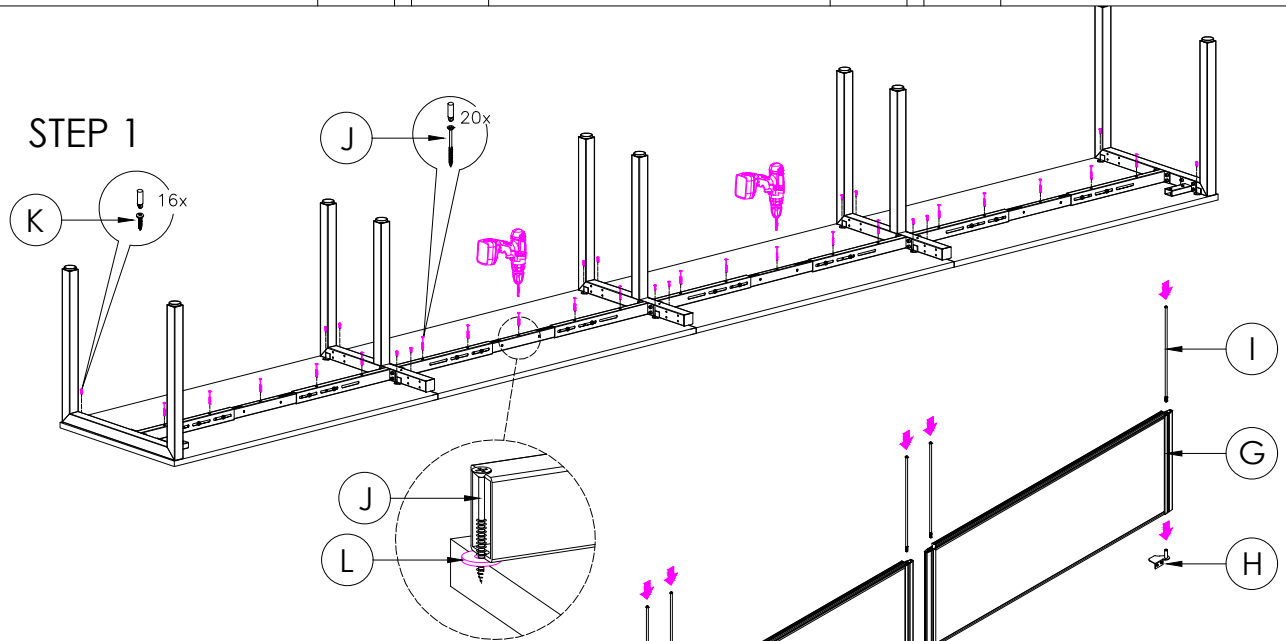

A	VARIOUS SIZES  DESKTOP	x4	C	 2x ST-LE75	x1	D	 ST-INSS (700mm)	x3
B	ST-AB1218  ADJUSTABLE BEAM	x4	F	M6 x 20mm  BUTTON HEAD ALLEN BOLT	x16			
E	100mm x 50mm  BRACKET	x2						

STEP 1

STEP 2

STEP 3

CAUTION:  
HEAVY

2 PERSON HEAVY  
ASSEMBLY

G	VARIOUS SIZES  S23 PARTITION	x4	H	S23-BR520SM NOTE: CAN USE S23-BR520TM OR S23-BR520CL BRACKETS	 BRACKETS	x4 I  *PACKED INSIDE THE PARTITION	x8
J	70mm  CHIPBOARD SCREW	x20	K	20mm  CHIPBOARD SCREW	x16	L  3mm SPACER	x4

STEP 1

STEP 2

STEP 3

CAUTION: HEAVY

2 PERSON HEAVY ASSEMBLY

M	GLASS / FABRIC  SCREEN	x3	N	 *PACKED INSIDE THE PARTITION	x6	O	 BRACKETS	x6
			P	 JOINING STRIP	x3	Q	20mm  CHIPBOARD SCREW	x18