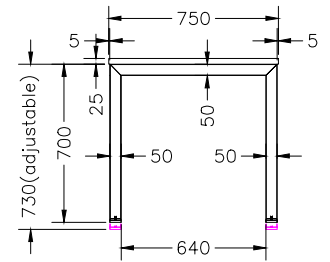

ISOMETRIC VIEW

SIDE VIEW

TOP VIEW

FRONT VIEW

Office FURNITURE
Brisbane

PRODUCT CODE:
ST-DK157+ST-INS157-4

ASSEMBLED SIZE:
6000L x 750D x 730H

REMARKS:
ST-INSS + ST-LE75 + ST-AB1218 REV1