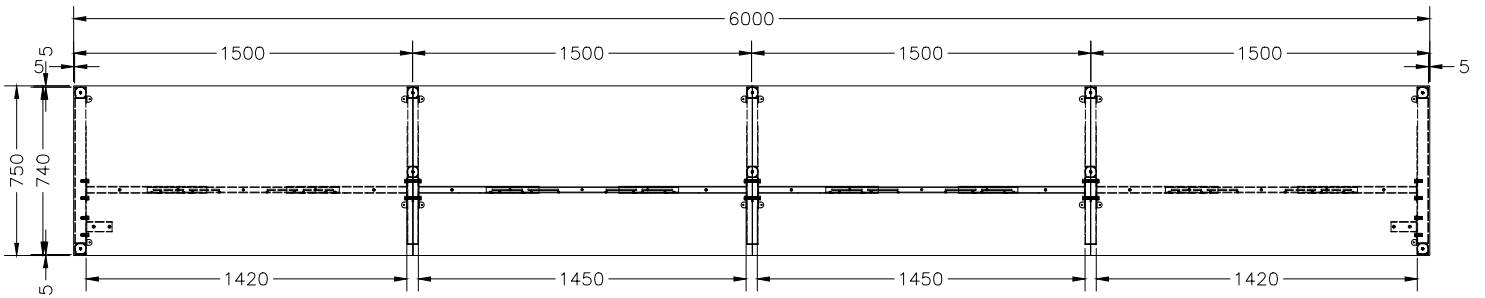

ISOMETRIC VIEW

SIDE VIEW

TOP VIEW

FRONT VIEW

Office FURNITURE
Brisbane

PRODUCT CODE:
ST-DK157+ST-INS157-4

ASSEMBLED SIZE:
6000L x 750D x 730H

REMARKS:
ST-INSS + ST-LE75 + ST-AB1218 REV1