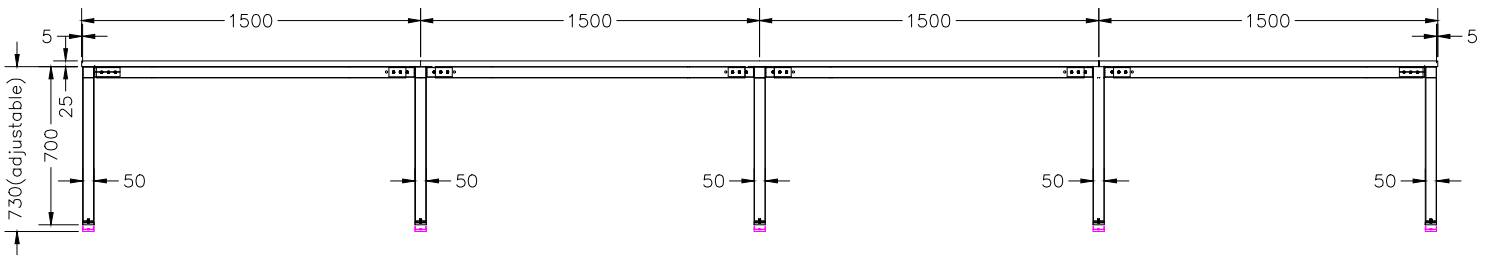

ISOMETRIC VIEW

SIDE VIEW

TOP VIEW

FRONT VIEW

Office FURNITURE
Brisbane

PRODUCT CODE:
ST-DK157+ST-INS157-4

ASSEMBLED SIZE:
6000L x 750D x 730H

REMARKS:
ST-INSS + ST-LE75 + ST-AB1218 REV1