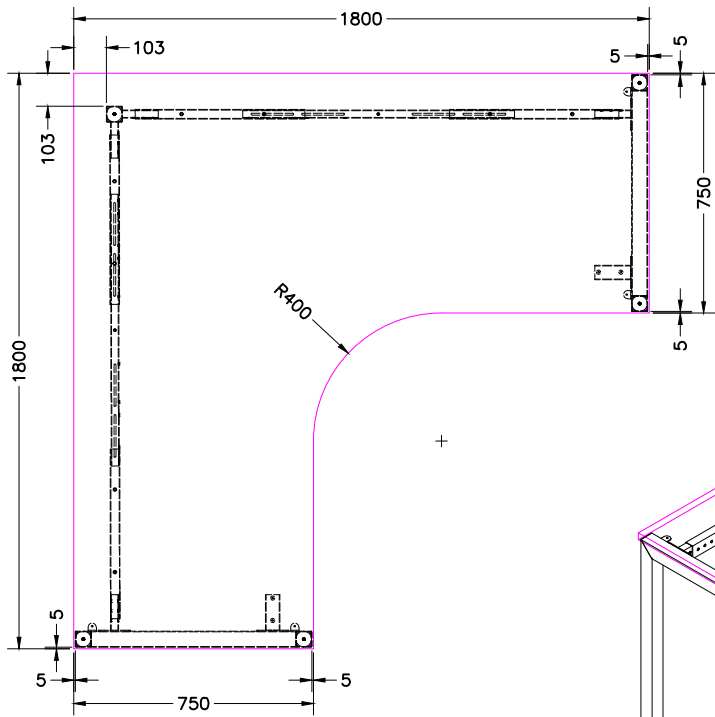

TOP VIEW

ISOMETRIC VIEW

FRONT VIEW

TOP VIEW

ISOMETRIC VIEW

FRONT VIEW

READY2GO FURNITURE

PRODUCT CODE:

ST-WS187

REMARKS:

WST18187 + ST-LE75 + ST-AB1218

ASSEMBLED SIZE:

1800L x 1800D x 725H

© 2018
READY TO GO FURNITURE PTY LTD