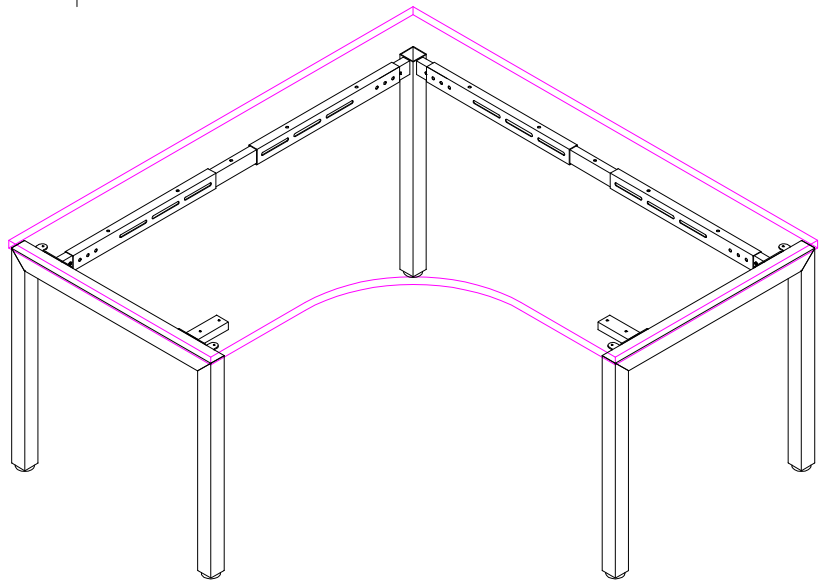

TOP VIEW

ISOMETRIC VIEW

FRONT VIEW

TOP VIEW

ISOMETRIC VIEW

FRONT VIEW

READY2GO FURNITURE

PRODUCT CODE:

ST-WS187

REMARKS:

WST18187 + ST-LE75 + ST-AB1218

ASSEMBLED SIZE:

1800L x 1800D x 725H

© 2018
READY TO GO FURNITURE PTY LTD