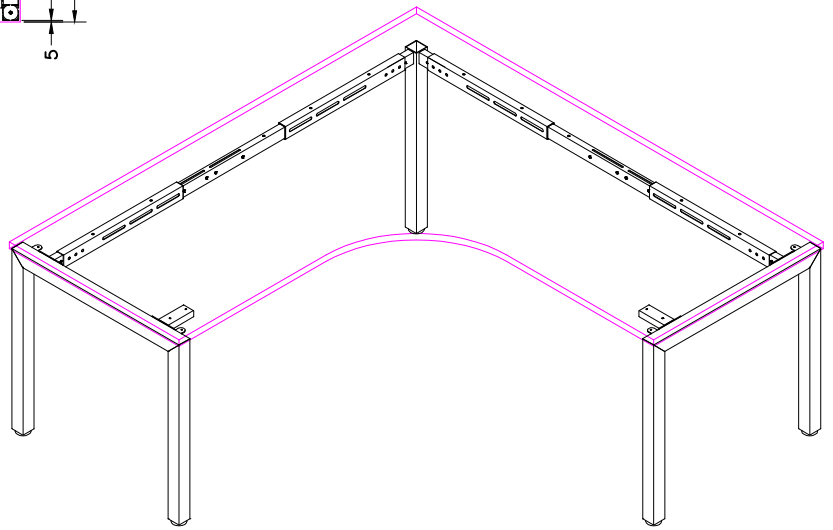

TOP VIEW

ISOMETRIC VIEW

FRONT VIEW

TOP VIEW

ISOMETRIC VIEW

FRONT VIEW

READY2GO FURNITURE

PRODUCT CODE:

ST-WS187

REMARKS:

WST18187 + ST-LE75 + ST-AB1218

ASSEMBLED SIZE:

1800L x 1800D x 725H

© 2018
READY TO GO FURNITURE PTY LTD