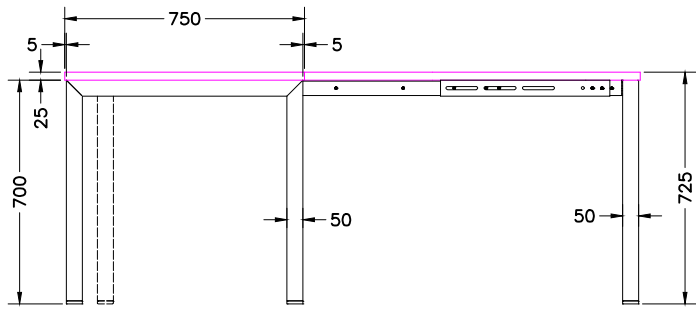

TOP VIEW

ISOMETRIC VIEW

FRONT VIEW

TOP VIEW

ISOMETRIC VIEW

FRONT VIEW

READY2GO FURNITURE

PRODUCT CODE:

ST-WS187

REMARKS:

WST18187 + ST-LE75 + ST-AB1218

ASSEMBLED SIZE:

1800L x 1800D x 725H

© 2018
READY TO GO FURNITURE PTY LTD