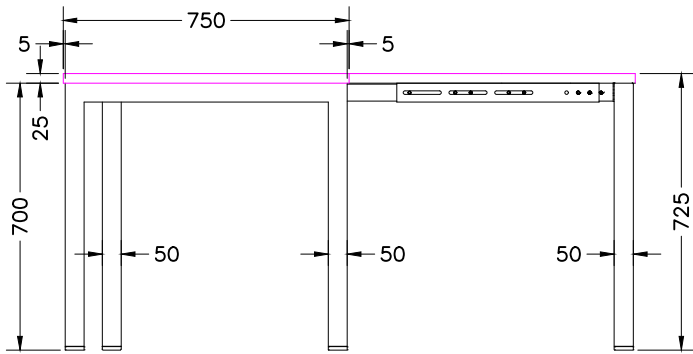

TOP VIEW

ISOMETRIC VIEW

FRONT VIEW

TOP VIEW

ISOMETRIC VIEW

FRONT VIEW

READY2GO FURNITURE

PRODUCT CODE:

ST-WS187

REMARKS:

WST18187 + ST-LE75 + ST-AB1218

ASSEMBLED SIZE:

1800L x 1800D x 725H

© 2018
READY TO GO FURNITURE PTY LTD