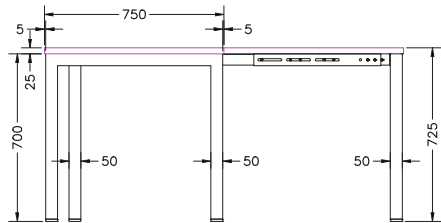

WORKSTATION TECHNICAL DRAWING

WORKSTATION FRAME COMPONENTS

FRONT VIEW

Size	Code
750W x 700H	ST-LE75

Size	Code
700H	ST-WSL

Size	Code
700H	ST-WSL120

FRAME

BLACK WHITE