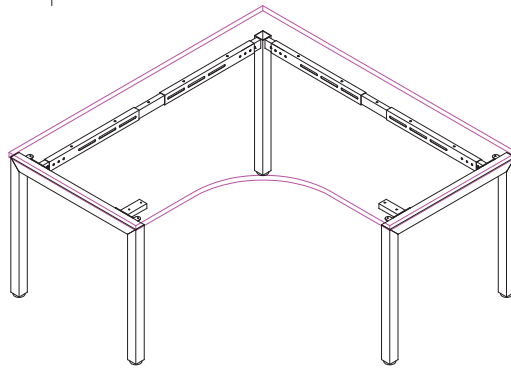

ISOMETRIC VIEW