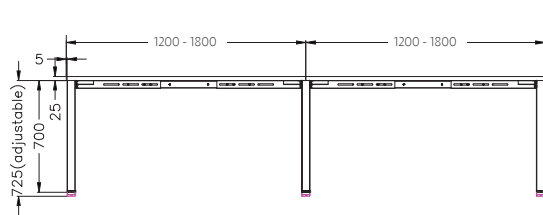

SINGLE INLINE TECHNICAL DRAWING

SINGLE INLINE FRAME COMPONENTS

SINGLE INLINE END LEG

Size	Code
740W x 700H	ST-LE75

SINGLE INLINE SHARED LEG

Size	Code
700W x 700H	ST-INSS

ADJUSTABLE BEAM

Size	Code
1200 - 1800	ST-AB1218
1800 - 2400	ST-AB1824

FRAME

DOUBLE INLINE TECHNICAL DRAWING

DOUBLE INLINE FRAME COMPONENTS

ISOMETRIC VIEW

TOP VIEW

FRONT VIEW

SIDE VIEW

DOUBLE INLINE END LEG