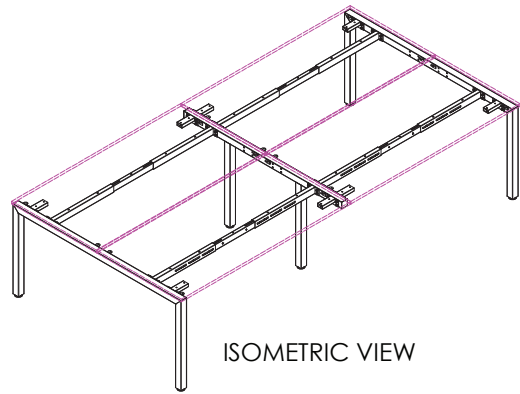

SINGLE INLINE TECHNICAL DRAWING

SINGLE INLINE FRAME COMPONENTS

SINGLE INLINE END LEG

Size	Code
740W x 700H	ST-LE75

SINGLE INLINE SHARED LEG

Size	Code
700W x 700H	ST-INSS

ADJUSTABLE BEAM

Size	Code
1200 - 1800	ST-AB1218
1800 - 2400	ST-AB1824

FRAME

DOUBLE INLINE TECHNICAL DRAWING

DOUBLE INLINE FRAME COMPONENTS

ISOMETRIC VIEW

TOP VIEW

FRONT VIEW

SIDE VIEW

DOUBLE INLINE END LEG