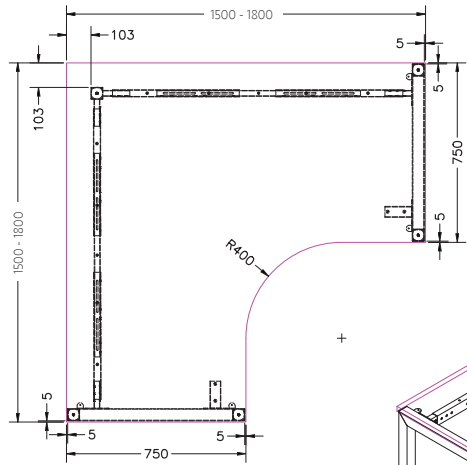

FRAME

DOUBLE INLINE TECHNICAL DRAWING

DOUBLE INLINE FRAME COMPONENTS

ISOMETRIC VIEW

TOP VIEW

FRONT VIEW

SIDE VIEW

DOUBLE INLINE END LEG

Size	Code
1490W x 700H	ST-LE15

DOUBLE INLINE SHARED LEG

Size	Code
1400W x 700H	ST-INDS

ADJUSTABLE BEAM

Size	Code
1200 - 1800	ST-AB1218
1800 - 2400	ST-AB1824

FRAME

BLACK WHITE

WORKSTATION TECHNICAL DRAWING

WORKSTATION FRAME COMPONENTS

TOP VIEW

ISOMETRIC VIEW

FRONT VIEW

WORKSTATION END LEG

Size	Code
750W x 700H	ST-LE75

WORKSTATION MIDDLE LEG

Size	Code
700H	ST-WSL

Available in White and White/Ironstone

STRATA CREDENZA

Size	Code
1500W x 1250H x 400D	ST-CR15
1800W x 1250H x 400D	ST-CR18

Available in White and White/Ironstone

STRATA TALL TABLE

Size	Code
1025 x 750 x 1200	ST-BT127*
1025 x 750 x 1500	ST-BT157
1025 x 750 x 1800	ST-BT187
1025 x 900 x 1800	ST-BT189