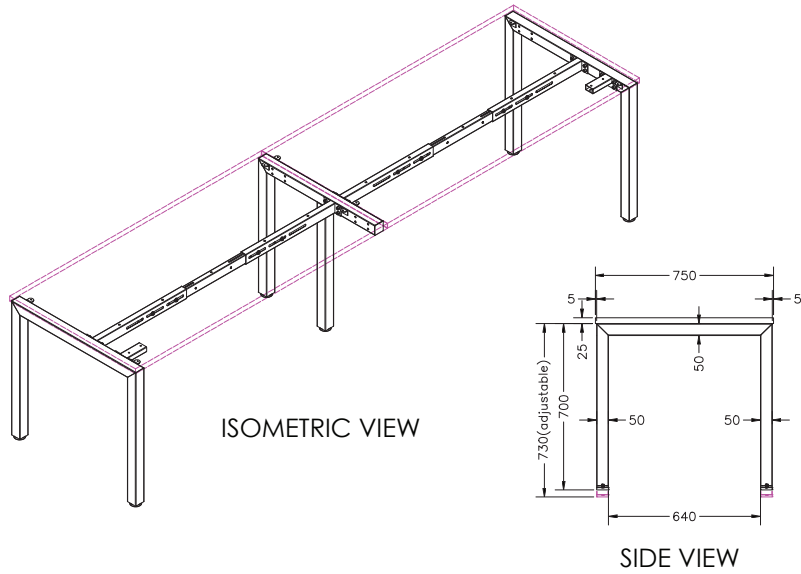

Custom made to order tops
Available with cable port or scallops
(Scallops not standard)

TOP FRAME

WHITE

BLACK

WHITE

STRATA 120 Degree Workstation
Mobile Pedestal
Desk Mount Fabric Screens
Screen Hung Accessories
STRATA Credenza

SINGLE INLINE TECHNICAL DRAWING

SINGLE INLINE FRAME COMPONENTS

SINGLE INLINE END LEG

Size	Code
740W x 700H	ST-LE75

SINGLE INLINE SHARED LEG

Size	Code
700W x 700H	ST-INSS

ADJUSTABLE BEAM

Size	Code
1200 - 1800	ST-AB1218
1800 - 2400	ST-AB1824