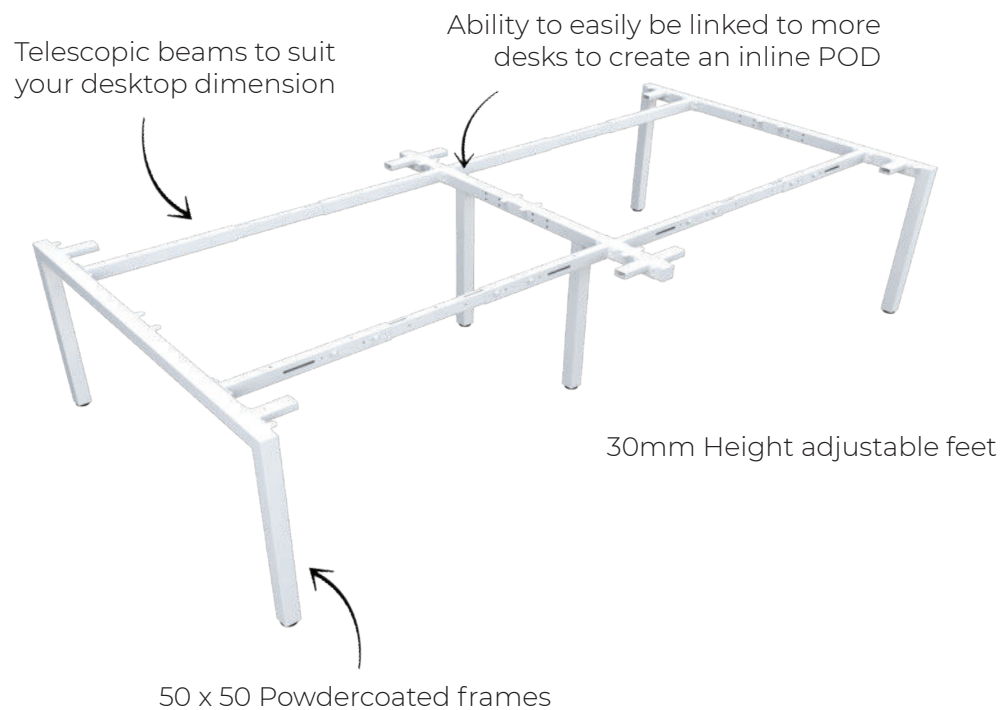

STRATA DESKING

SLEEK LINES CREATE A MODERN AESTHETIC

STRATA DESKING

Sleek lines create a modern aesthetic. STRATA is the ultimate adaptable desk and the perfect addition to any office area. Find the perfect configuration or design to satisfy the needs of your work space. STRATA desks easily link to each other, making the perfect solution for your evolving workspace. The sleek frames create extra room under your desk providing maximum space to vary leg posture throughout the day.

Features

- 25mm tops with Cable Scallops
- 50mm x 50mm White or Black powdercoated steel frames
- 50mm x 30mm thick adjustable beams to suit your desktop dimension
- Recessed shared legs
- Height adjustable feet
- Ability to easily be linked to more desks, either side-by-side, or back-to-back
- 10 Year Warranty

STRATA SINGLE INLINE DESKING

STRATA DOUBLE INLINE DESKING

1 PERSON SINGLE SIDED

2 PERSON SINGLE SIDED

3 PERSON SINGLE SIDED

4 PERSON SINGLE SIDED

2 PERSON DOUBLE SIDED

4 PERSON DOUBLE SIDED