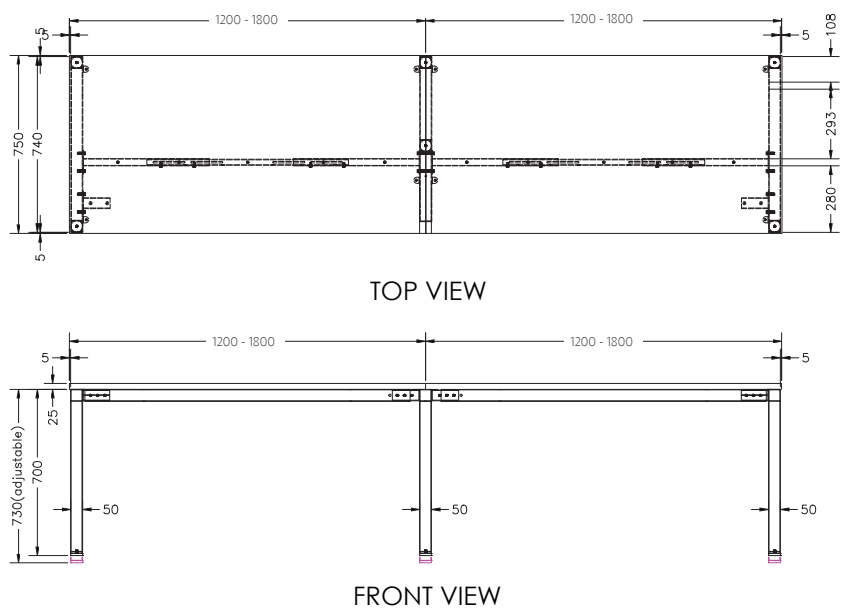

STRATA CORNER WORKSTATION

Size	Scalloped
1500 x 1500 x 600	ST-WS156
1800 x 1800 x 600	ST-WS186
1500 x 1500 x 750	ST-WS157
1800 x 1800 x 750	ST-WS187

STRATA 120 DEGREE WORKSTATION

Size	Code
1200 x 1200 x 600	ST-120-3-126
1500 x 1500 x 600	ST-120-3-156
1200 x 1200 x 750	ST-120-3-127
1500 x 1500 x 750	ST-120-3-157

SINGLE INLINE TECHNICAL DRAWING

SINGLE INLINE FRAME COMPONENTS

SINGLE INLINE END LEG

Size	Code
740W x 700H	ST-LE75

SINGLE INLINE SHARED LEG

Size	Code
700W x 700H	ST-INSS

ADJUSTABLE BEAM

Size	Code
1200 - 1800	ST-AB1218
1800 - 2400	ST-AB1824

Size	Code
1490W x 700H	ST-LE15

DOUBLE INLINE SHARED LEG

Size	Code
1400W x 700H	ST-INDS

ADJUSTABLE BEAM

Size	Code
1200 - 1800	ST-AB1218
1800 - 2400	ST-AB1824

FRAME

BLACK WHITE

WORKSTATION TECHNICAL DRAWING

Available in White and White/Ironstone

STRATA CREDENZA

Size	Code
1500W x 1250H x 400D	ST-CR15
1800W x 1250H x 400D	ST-CR18

Available in White and White/Ironstone

STRATA TALL TABLE

Size	Code
1025 x 750 x 1200	ST-BT127*
1025 x 750 x 1500	ST-BT157
1025 x 750 x 1800	ST-BT187
1025 x 900 x 1800	ST-BT189