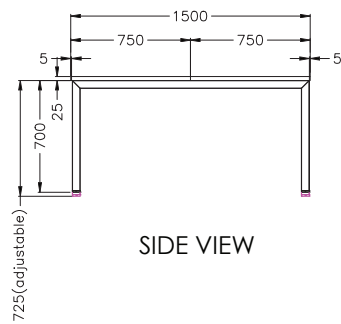

SINGLE INLINE TECHNICAL DRAWING

SINGLE INLINE FRAME COMPONENTS

SINGLE INLINE END LEG

Size	Code
740W x 700H	ST-LE75

SINGLE INLINE SHARED LEG

Size	Code
700W x 700H	ST-INSS

ADJUSTABLE BEAM

Size	Code
1200 - 1800	ST-AB1218
1800 - 2400	ST-AB1824

FRAME

DOUBLE INLINE TECHNICAL DRAWING

DOUBLE INLINE FRAME COMPONENTS

ISOMETRIC VIEW

TOP VIEW

FRONT VIEW

SIDE VIEW

DOUBLE INLINE END LEG

Size	Code
1490W x 700H	ST-LE15

DOUBLE INLINE SHARED LEG

Size	Code
1400W x 700H	ST-INDS

ADJUSTABLE BEAM

Size	Code
1200 - 1800	ST-AB1218
1800 - 2400	ST-AB1824

FRAME

BLACK WHITE

WORKSTATION TECHNICAL DRAWING