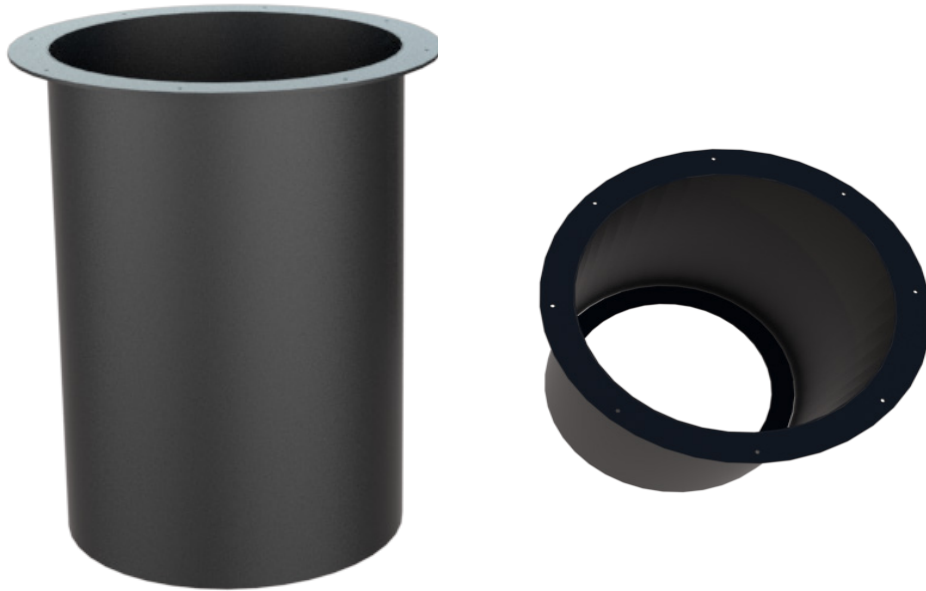

DRUMBASE

DRUM400/ DRUM600/ DRUM900

FEATURES

- *Matt Black Powdercoat*
- *Sturdy Steel Material*
- *700mm High*
- *Available in 600 or 900 Dia.*

DIMENSIONS

DRUM400

Carton Size:
50cm x 50cm x 73cm 15kg

DRUM600

Carton Size:
61cm x 61cm x 72cm 27kg

DRUM900

Carton Size:
91cm x 91cm x 72cm 48kgs

Base Colour

Black