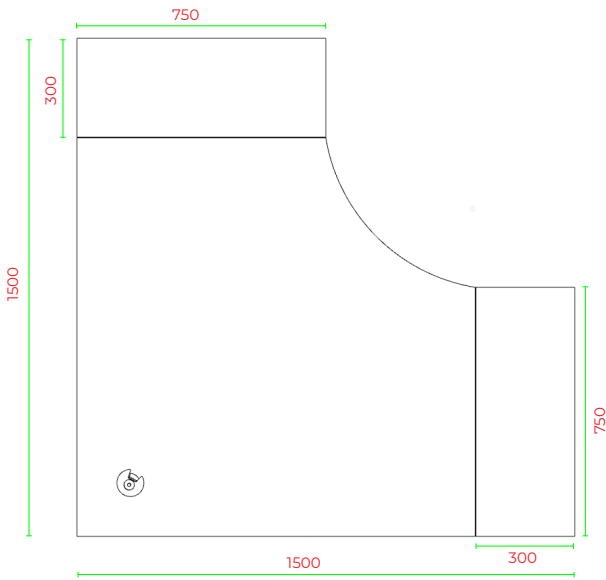

Office Range

R20-WS15157

FRONT VIEW

BACK VIEW

TOP VIEW

SIDE VIEW

END VIEW

Office Workstations 750D

Office Range

R2O-WS15187

FRONT VIEW

BACK VIEW

TOP VIEW

1800 SIDE VIEW

END VIEW

710

Office Workstations 750D

Office Range

R20-WS18187

FRONT VIEW

BACK VIEW

TOP VIEW

SIDE VIEW

END VIEW

Office Workstations 750D

Office Range

R20-WS21217

FRONT VIEW

BACK VIEW

TOP VIEW

SIDE VIEW

END VIEW