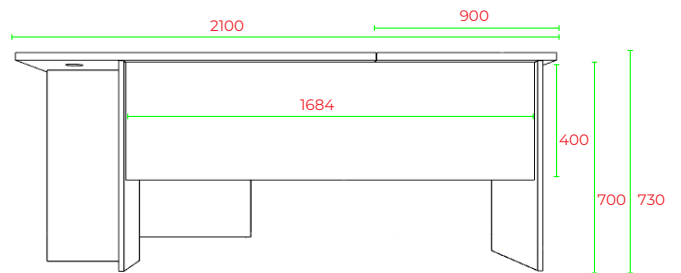

Office Workstations 750D

Office Range

R20-WS21217

FRONT VIEW

BACK VIEW

TOP VIEW

SIDE VIEW

END VIEW