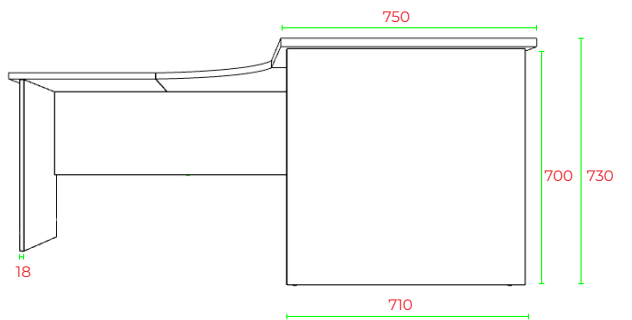

Office Range

R2O-WS15187

FRONT VIEW

BACK VIEW

TOP VIEW

1800 SIDE VIEW

END VIEW

710

Office Workstations 750D

Office Range

R20-WS18187

FRONT VIEW

BACK VIEW

TOP VIEW

SIDE VIEW

END VIEW

Office Workstations 750D

Office Range

R20-WS21217

FRONT VIEW

BACK VIEW

TOP VIEW

SIDE VIEW

END VIEW