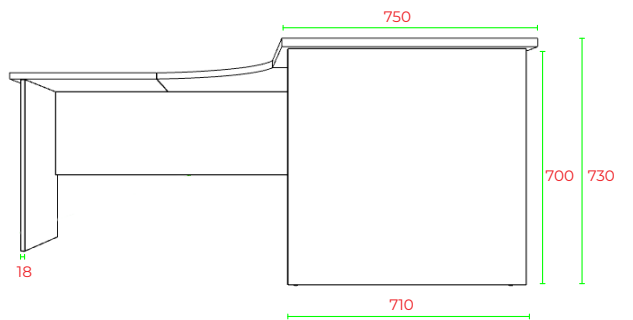

Office Workstations 750D

Office Range

R20-WS21217

FRONT VIEW

BACK VIEW

TOP VIEW

SIDE VIEW

END VIEW