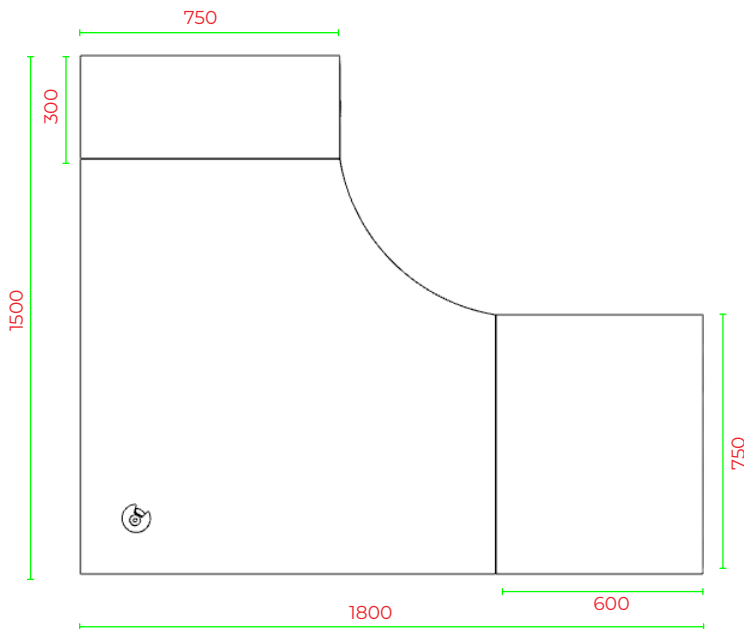

Office Range

R2O-WS15187

FRONT VIEW

BACK VIEW

TOP VIEW

1800 SIDE VIEW

END VIEW

710

Office Workstations 750D

Office Range

R20-WS18187

FRONT VIEW

BACK VIEW

TOP VIEW

SIDE VIEW

END VIEW

Office Workstations 750D

Office Range

R20-WS21217

FRONT VIEW

BACK VIEW

TOP VIEW

SIDE VIEW

END VIEW