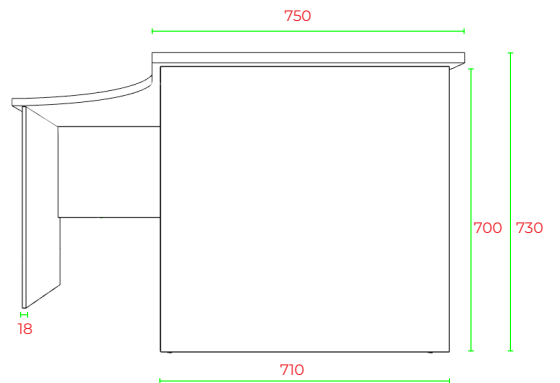

Office Workstations 750D

Office Range

R20-WS12127

TOP VIEW

FRONT VIEW

SIDE VIEW

END VIEW

Office Workstations 750D

Office Range

R20-WS15157

FRONT VIEW

BACK VIEW

TOP VIEW

SIDE VIEW

END VIEW

Office Workstations 750D

Office Range

R2O-WS15187

FRONT VIEW

BACK VIEW

TOP VIEW

1800 SIDE VIEW

END VIEW

710

Office Workstations 750D

Office Range

R20-WS18187

FRONT VIEW

BACK VIEW

TOP VIEW

SIDE VIEW

END VIEW