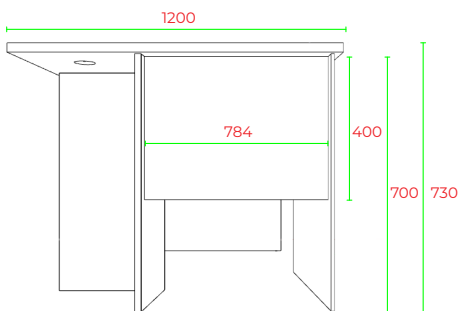

Office Workstations 750D

Office Range

R20-WS12127

TOP VIEW

FRONT VIEW

SIDE VIEW

END VIEW

Office Workstations 750D

Office Range

R20-WS15157

FRONT VIEW

BACK VIEW

TOP VIEW

SIDE VIEW

END VIEW

Office Workstations 750D

Office Range

R2O-WS15187

FRONT VIEW

BACK VIEW

TOP VIEW

1800 SIDE VIEW

END VIEW

710

Office Workstations 750D

Office Range

R20-WS18187

FRONT VIEW

BACK VIEW

TOP VIEW

SIDE VIEW

END VIEW