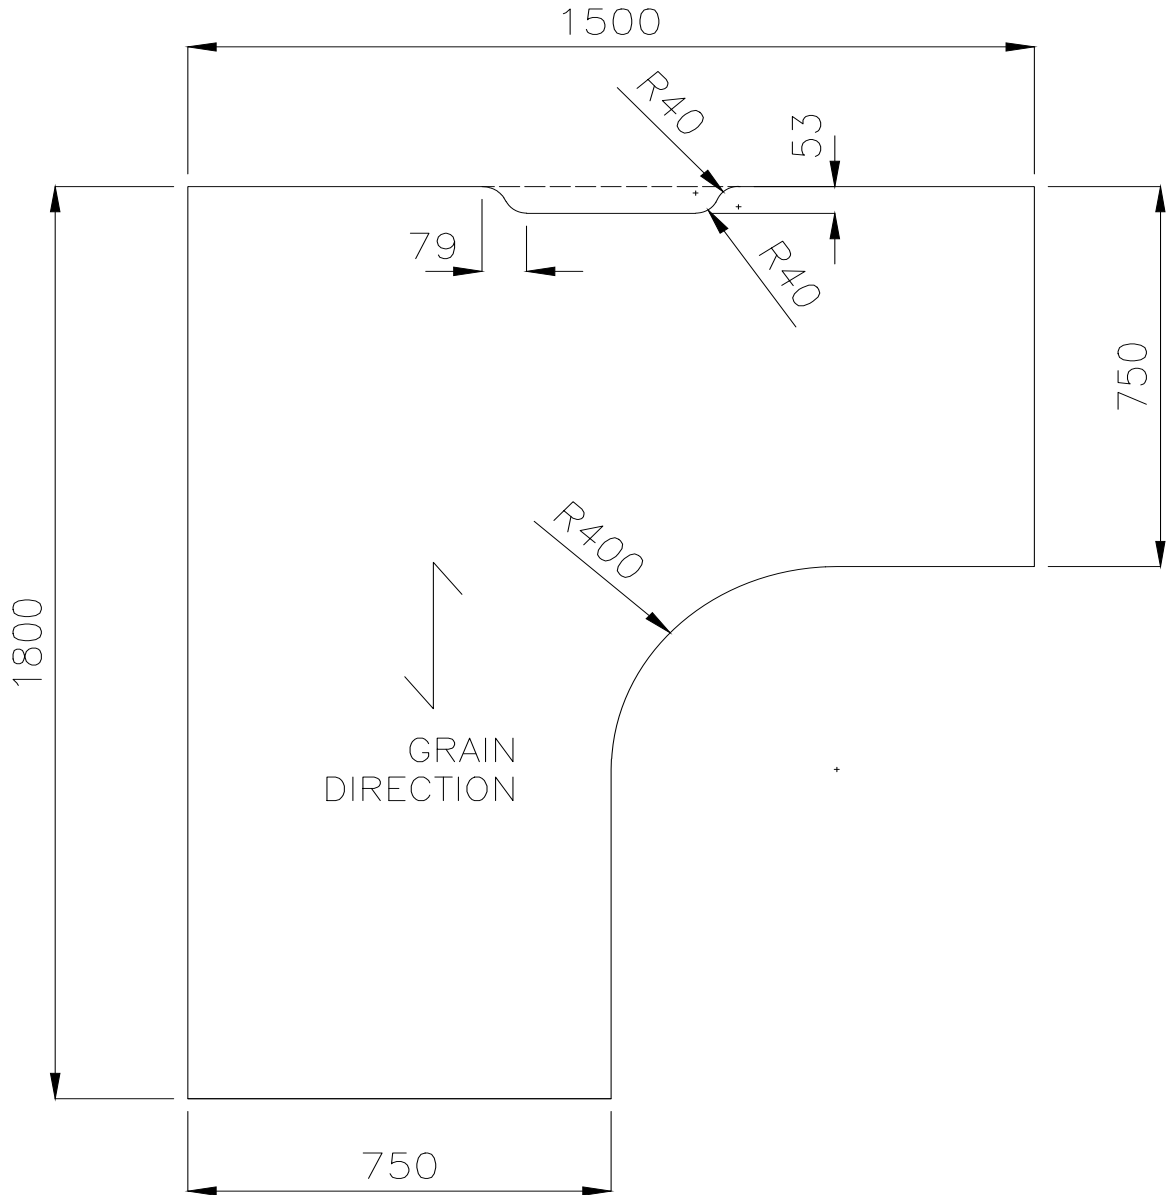

Office Workstations 750D

Office Range

R20-WS21217

FRONT VIEW

BACK VIEW

TOP VIEW

SIDE VIEW

END VIEW

Office Workstations 750D

Office Range

R2O-WS21217

Office FURNITURE
Brisbane

PRODUCT CODE:
R2O-WST15187

ASSEMBLED SIZE:

-

REMARKS: