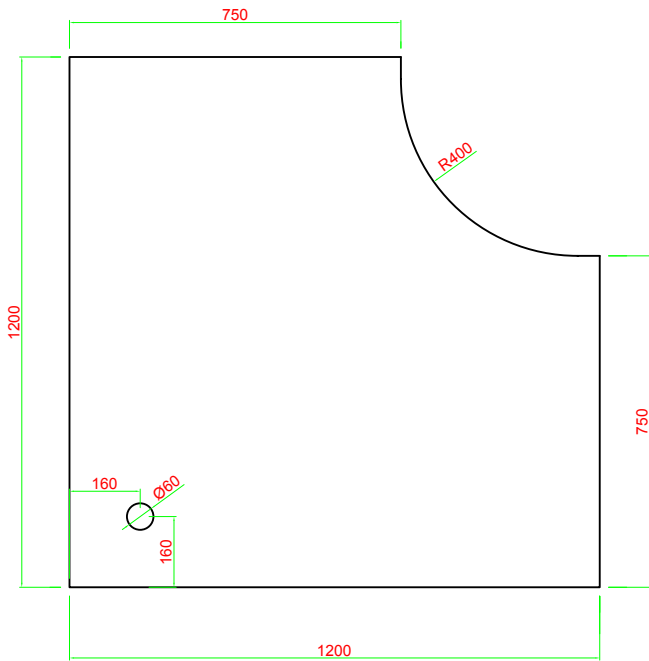

Office Workstations 750D

Office Range

R20-WS12127

TOP VIEW

FRONT VIEW

SIDE VIEW

END VIEW

Office Workstations 750D

Office Range

R20-WS15157

FRONT VIEW

BACK VIEW

TOP VIEW

SIDE VIEW

END VIEW

Office Workstations 750D

Office Range

R2O-WS15187

FRONT VIEW

BACK VIEW

TOP VIEW

1800 SIDE VIEW

END VIEW

710

Office Workstations 750D

Office Range

R20-WS18187

FRONT VIEW

BACK VIEW

TOP VIEW

SIDE VIEW

END VIEW