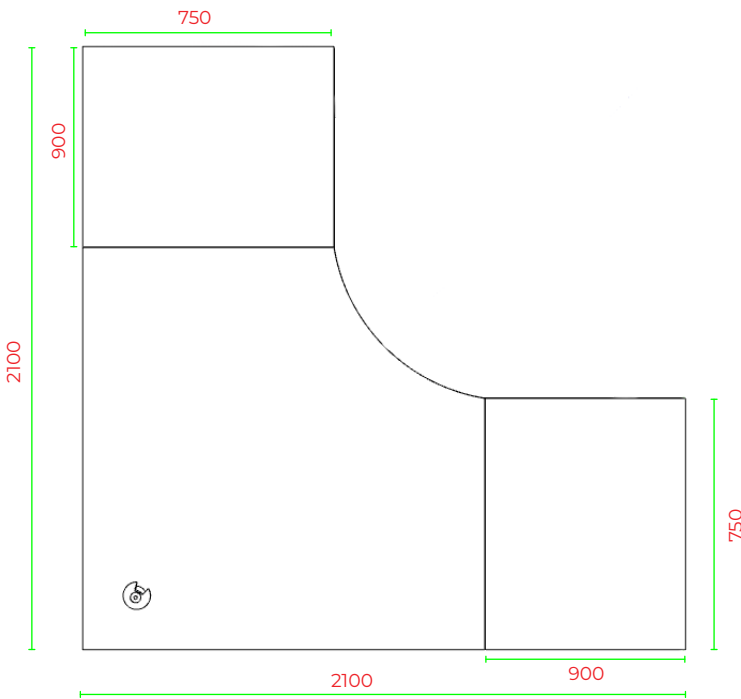

Office Workstations 750D

Office Range

R20-WS21217

FRONT VIEW

BACK VIEW

TOP VIEW

SIDE VIEW

END VIEW