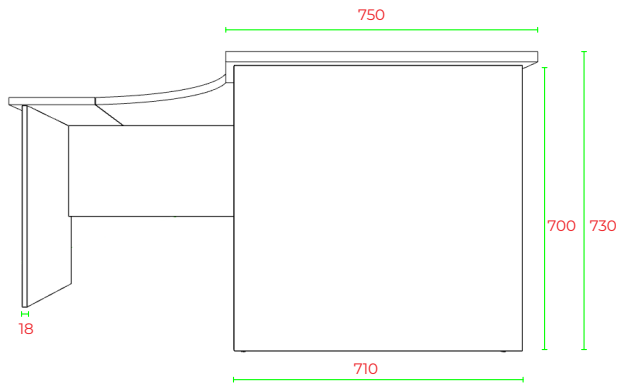

Office Range

R20-WS15157

FRONT VIEW

BACK VIEW

TOP VIEW

SIDE VIEW

END VIEW

Office Workstations 750D

Office Range

R2O-WS15187

FRONT VIEW

BACK VIEW

TOP VIEW

1800 SIDE VIEW

END VIEW

710

Office Workstations 750D

Office Range

R20-WS18187

FRONT VIEW

BACK VIEW

TOP VIEW

SIDE VIEW

END VIEW