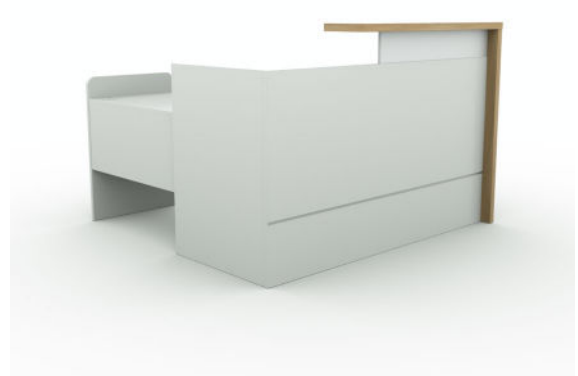

HOLA

Reception Desk

HOLAD-L / HOLAD-R / HOLA-RET

FEATURES

- Full front reception desk with decorative Hob Top panel in Wild Oak
- Chrome cross strips
- Included Pedestal features two cupboards with recessed handles and soft close hinges
- 25mm desktop with 2 x 60mm cable holes
- Left/Right Hand determined by which side the Hob Top is on from customers view

COLOURS

HOLA Reception Desk

HOLAD 1767W x 800D X 1200H

5 Cartons

1x 1730L x 780W x 45H – 20 KGS 0.061m³

1x 1780L x 1080W x 45H – 30 KGS 0.087m³

1x 1075L x 780W x 65H – 25 KGS 0.055m³

1x 1275L x 355W x 115H – 23 KGS 0.052m³

1x 510L x 560W x 795H – 27 KGS 0.227m³

HOLARET Return

1x 1025 x 680 x 85 – 25 KGS 0.227m³

Left Front

Right Front with Return

Left Back

Right Back