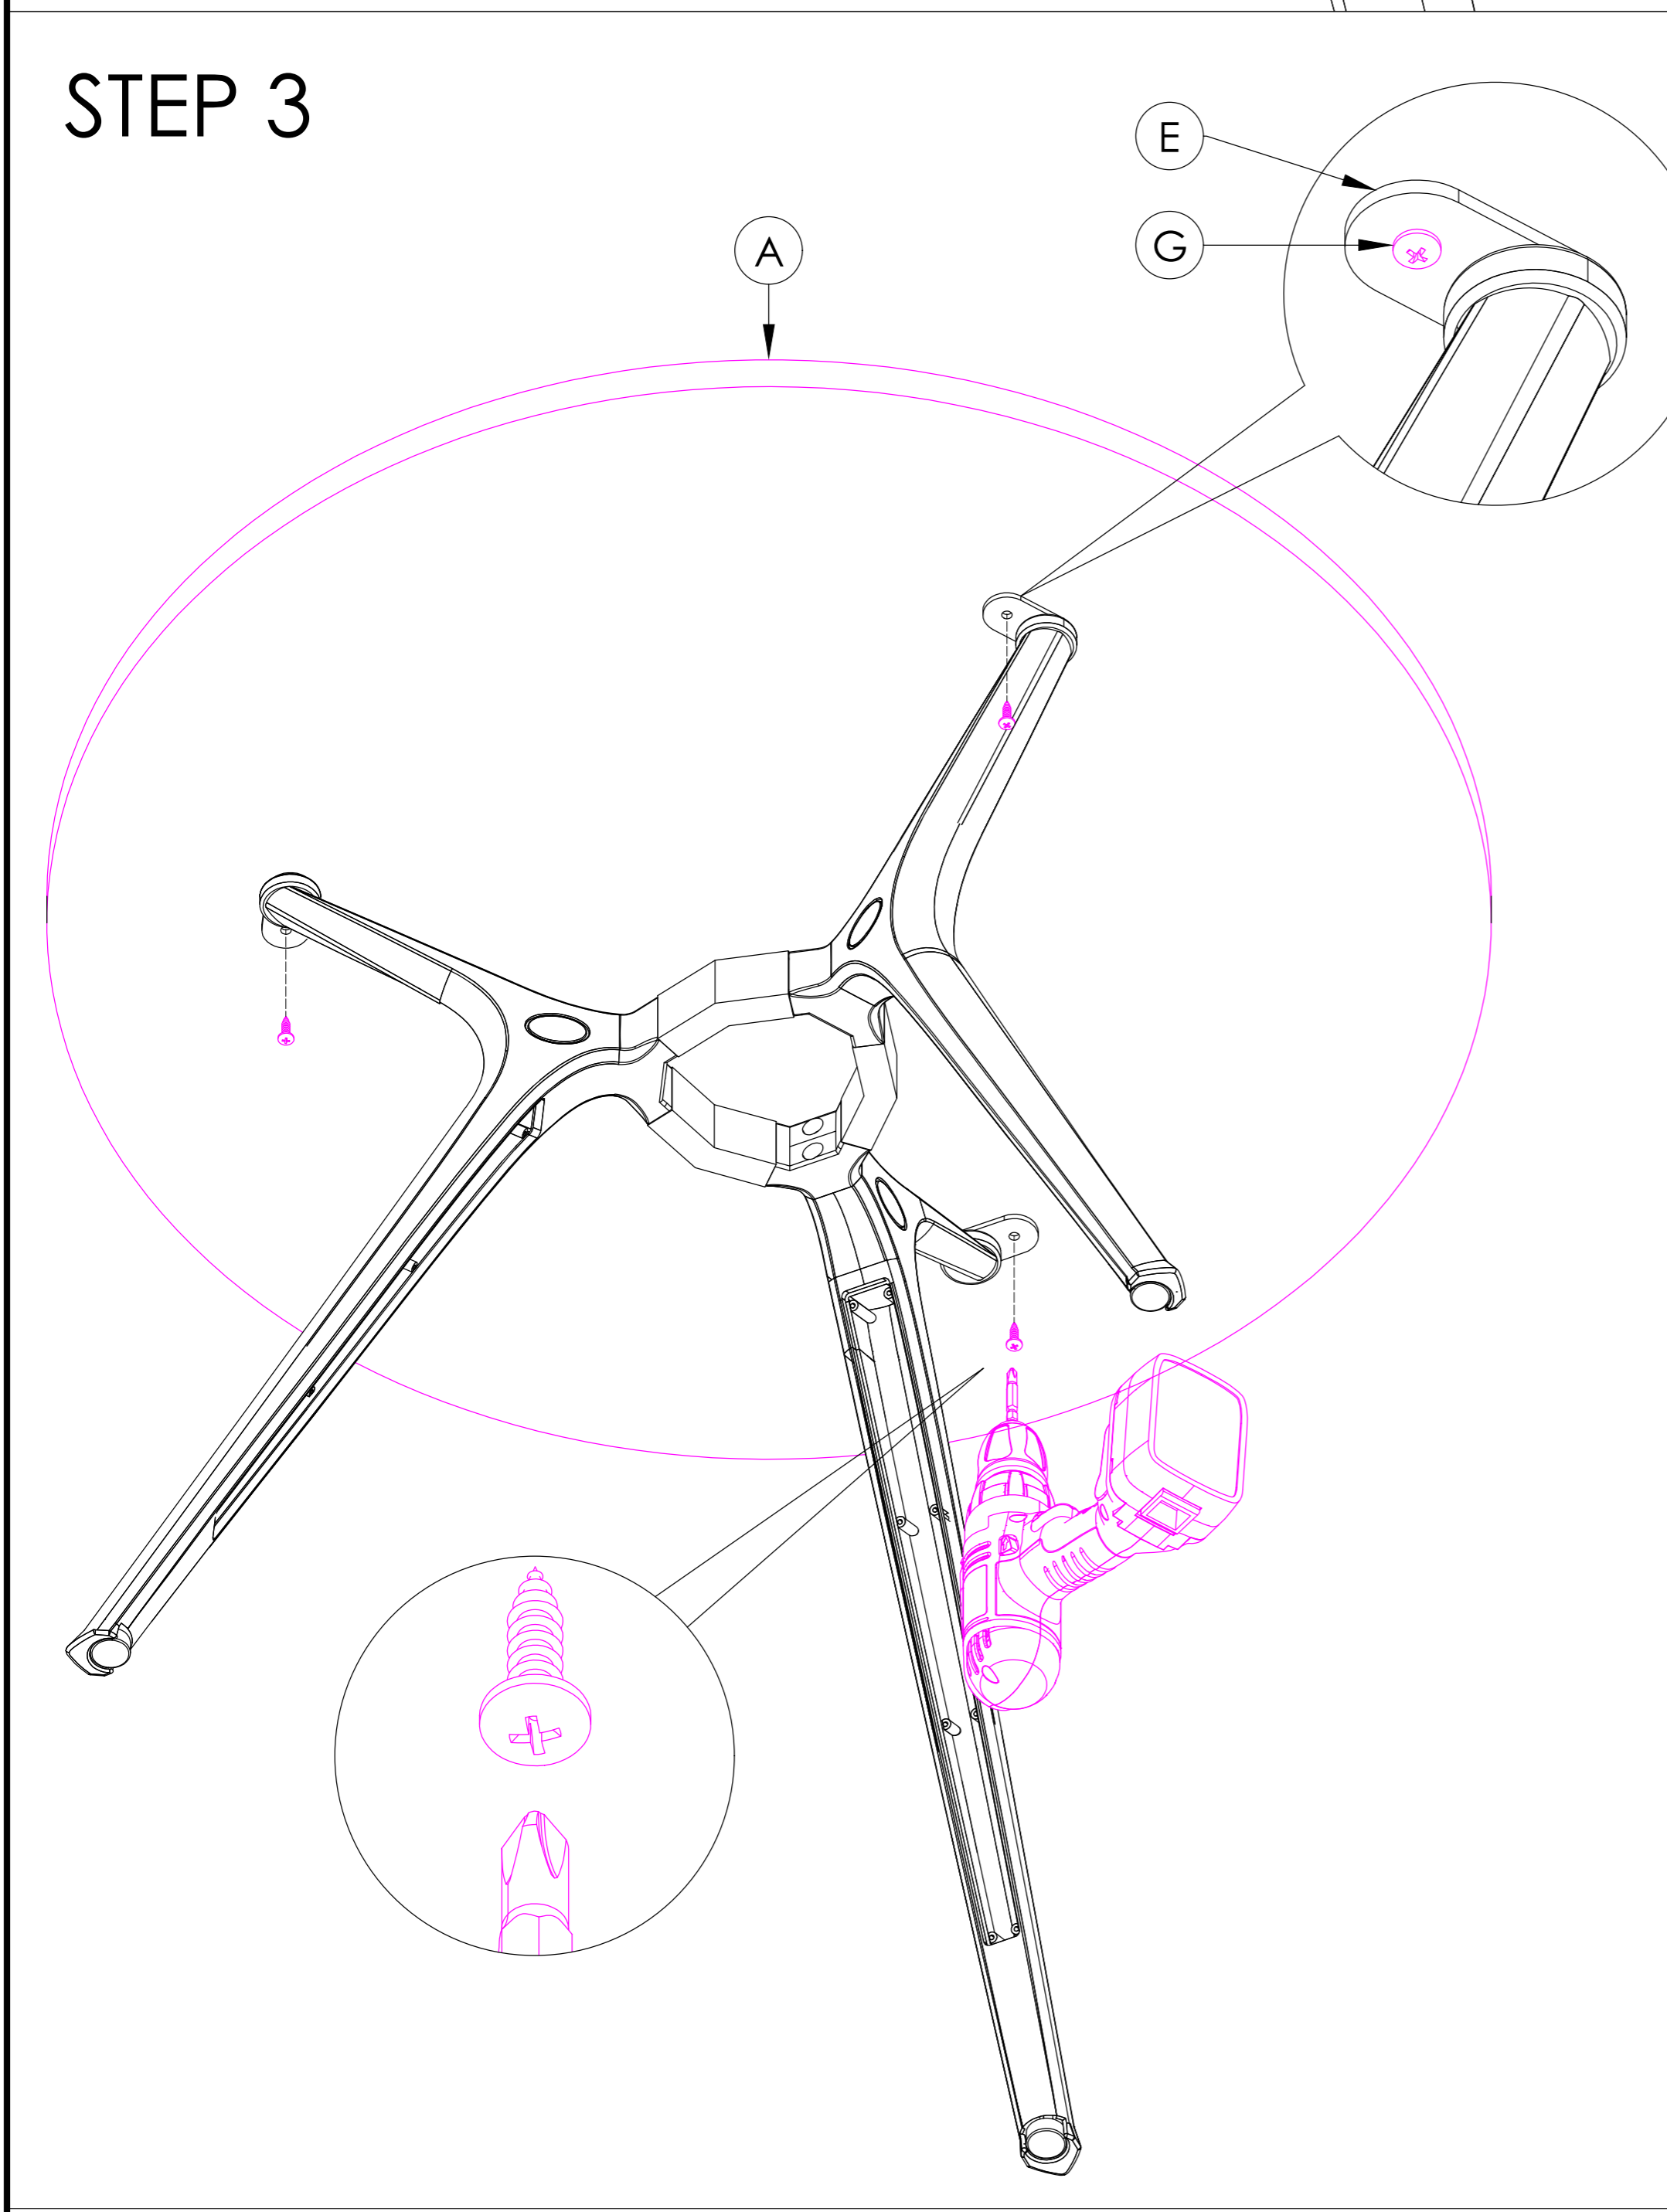

A	 MTR9 OR MTR12	x1	B	 WELDED FRAME	x1	C	 KENEK LEG	x3
D	 M6x25	x6	F	 COUNTER SUNK M6x15	x3	G	 WOOD SCREW M6x25	x3
E	 TOP PLATE	x3						

CAUTION
HEAVY

2 PERSON HEAVY
ASSEMBLY

READY2GO FURNITURE

PRODUCT CODE:
KEN-900Ø
ASSEMBLY INSTRUCTION

ASSEMBLED SIZE:
900Ø x 750H

REMARKS:
2 CARTONS

REVO

© 2020
READY TO GO FURNITURE PTY LTD