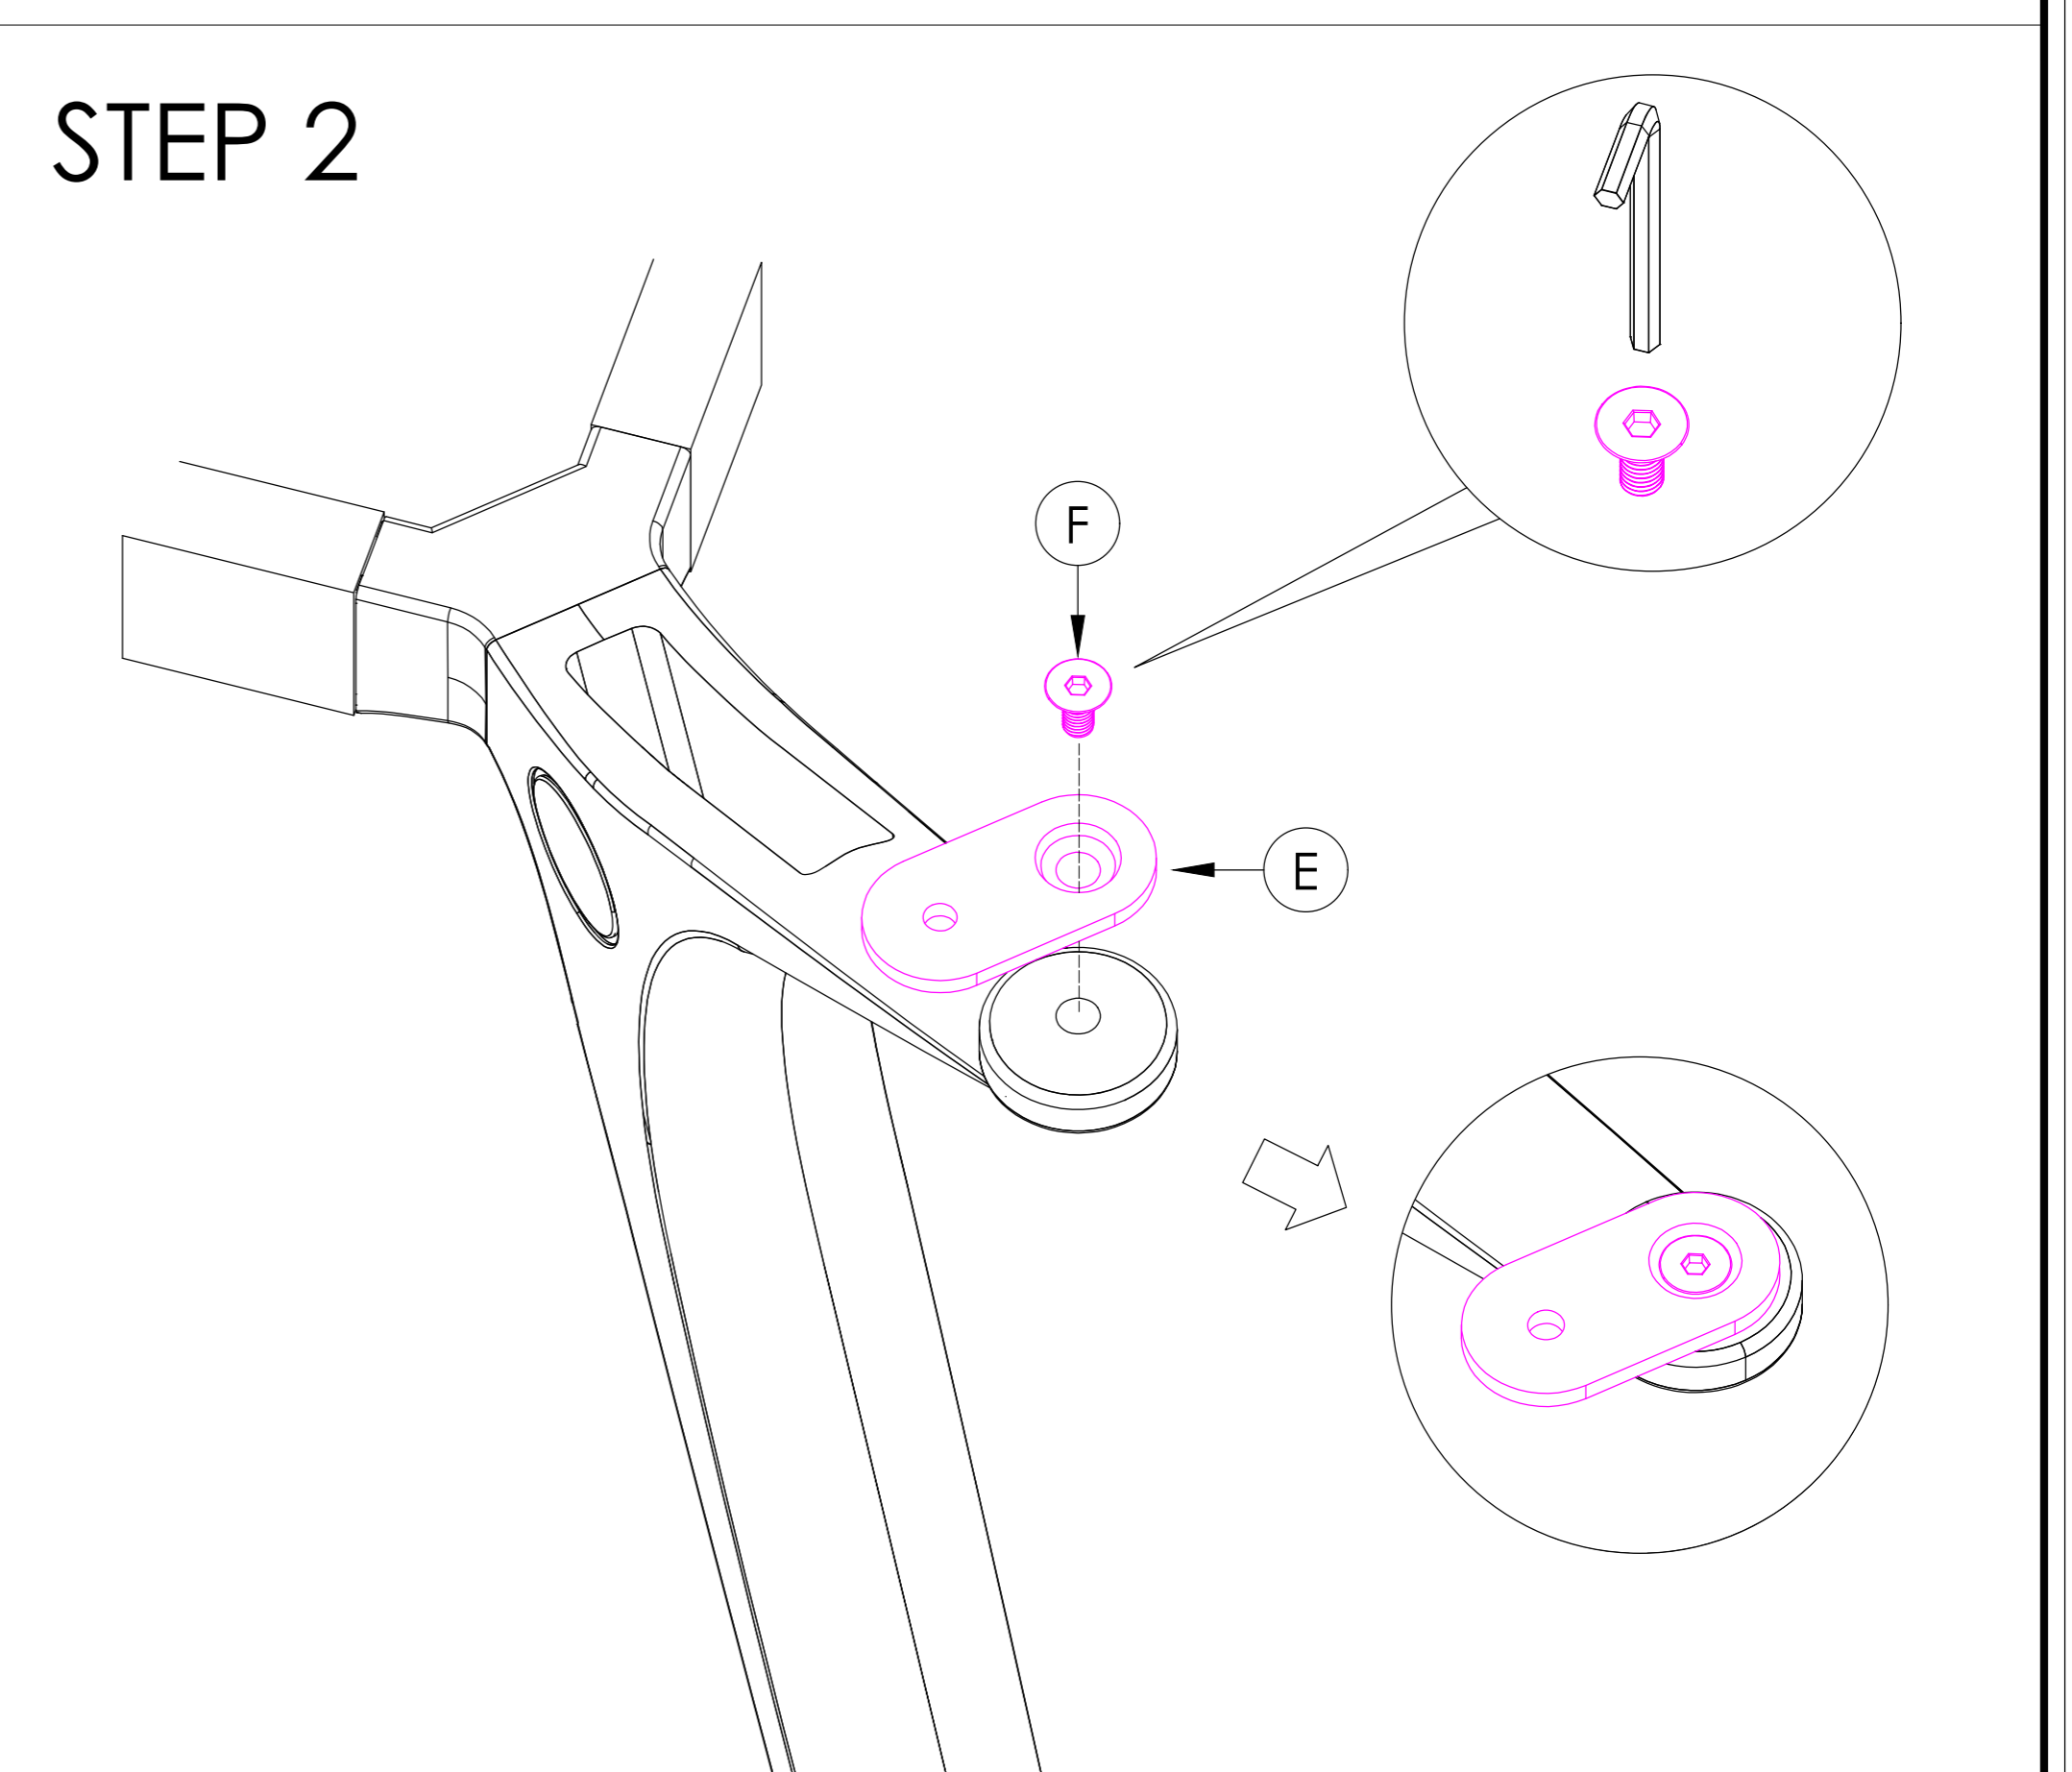

A	 MTR9 OR MTR12	x1	B	 WELDED FRAME	x1	C	 KENEK LEG	x3
D	 M6x25	x6	F	 COUNTER SUNK M6x15	x3	G	 WOOD SCREW M6x25	x3
E	 TOP PLATE	x3						

CAUTION
HEAVY

2 PERSON HEAVY
ASSEMBLY

READY2GO FURNITURE

PRODUCT CODE:
KEN-900Ø
ASSEMBLY INSTRUCTION

ASSEMBLED SIZE:
900Ø x 750H

REMARKS:
2 CARTONS

REVO

© 2020
READY TO GO FURNITURE PTY LTD