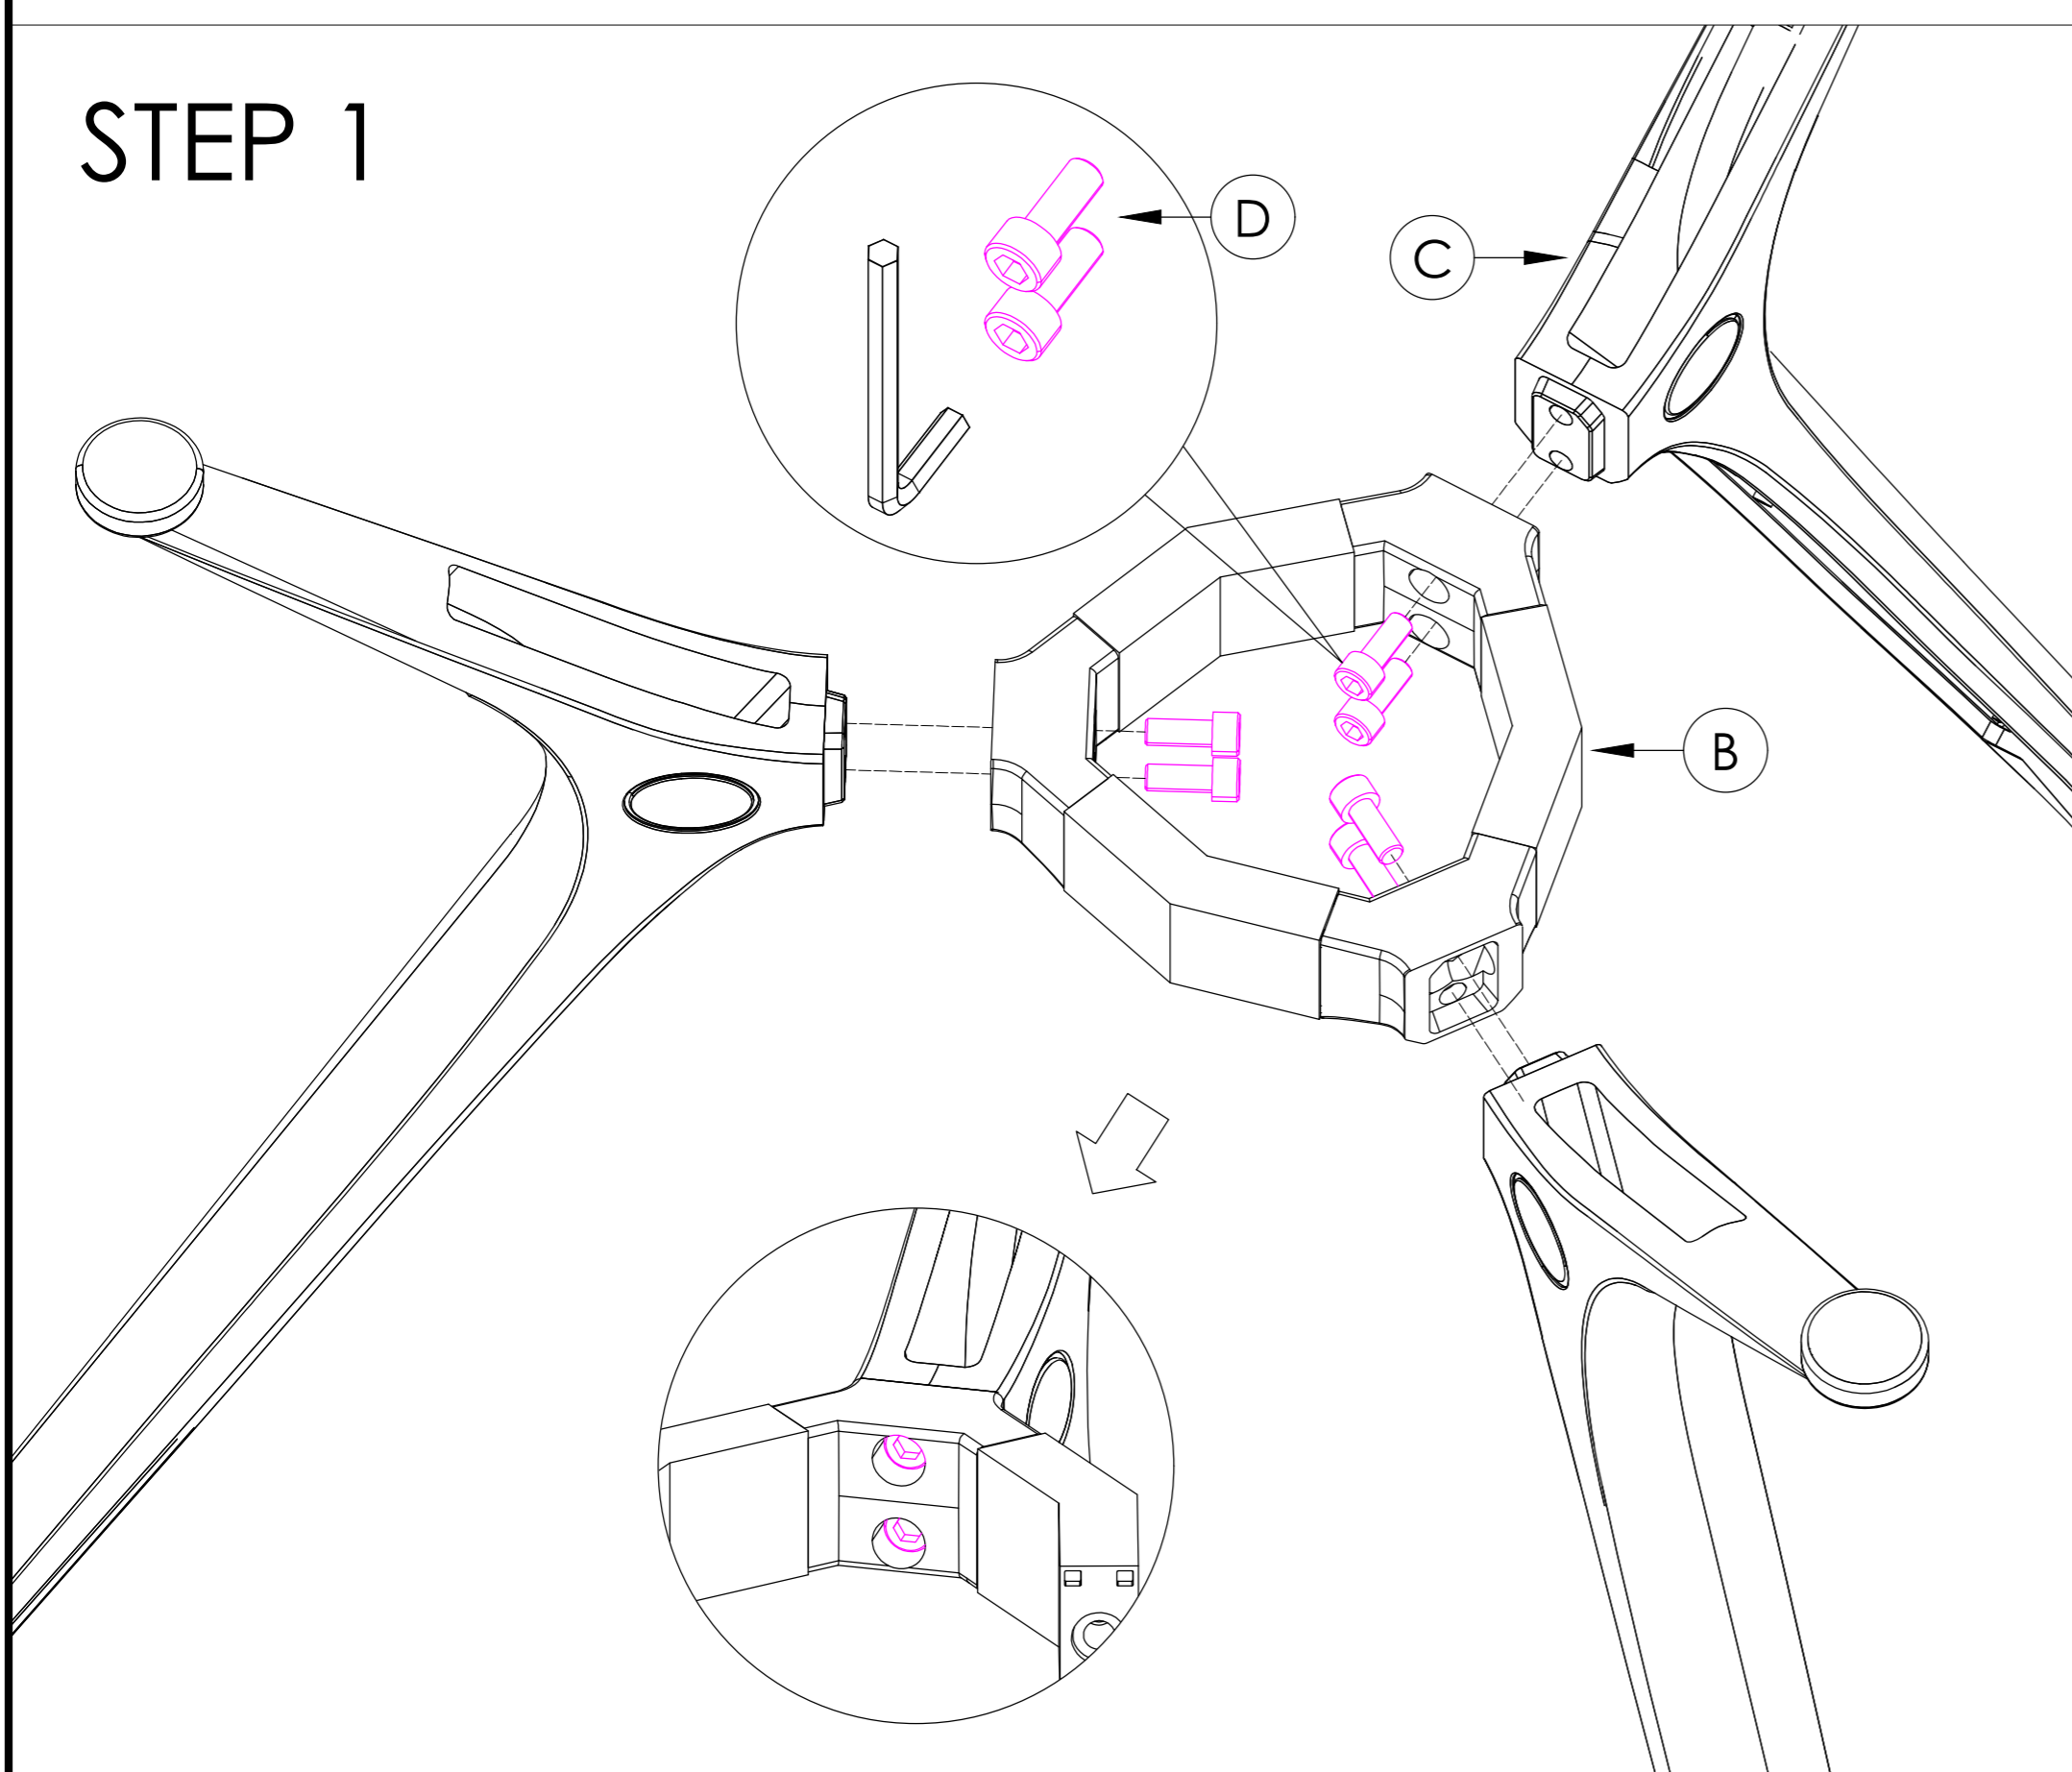

A	 MTR9 OR MTR12	x1	B	 WELDED FRAME	x1	C	 KENEK LEG	x3
D	 M6x25	x6	F	 COUNTER SUNK M6x15	x3	G	 WOOD SCREW M6x25	x3
E	 TOP PLATE	x3						

CAUTION
HEAVY

2 PERSON HEAVY
ASSEMBLY

READY2GO FURNITURE

PRODUCT CODE:
KEN-900Ø
ASSEMBLY INSTRUCTION

ASSEMBLED SIZE:
900Ø x 750H

REMARKS:
2 CARTONS

REVO

© 2020
READY TO GO FURNITURE PTY LTD