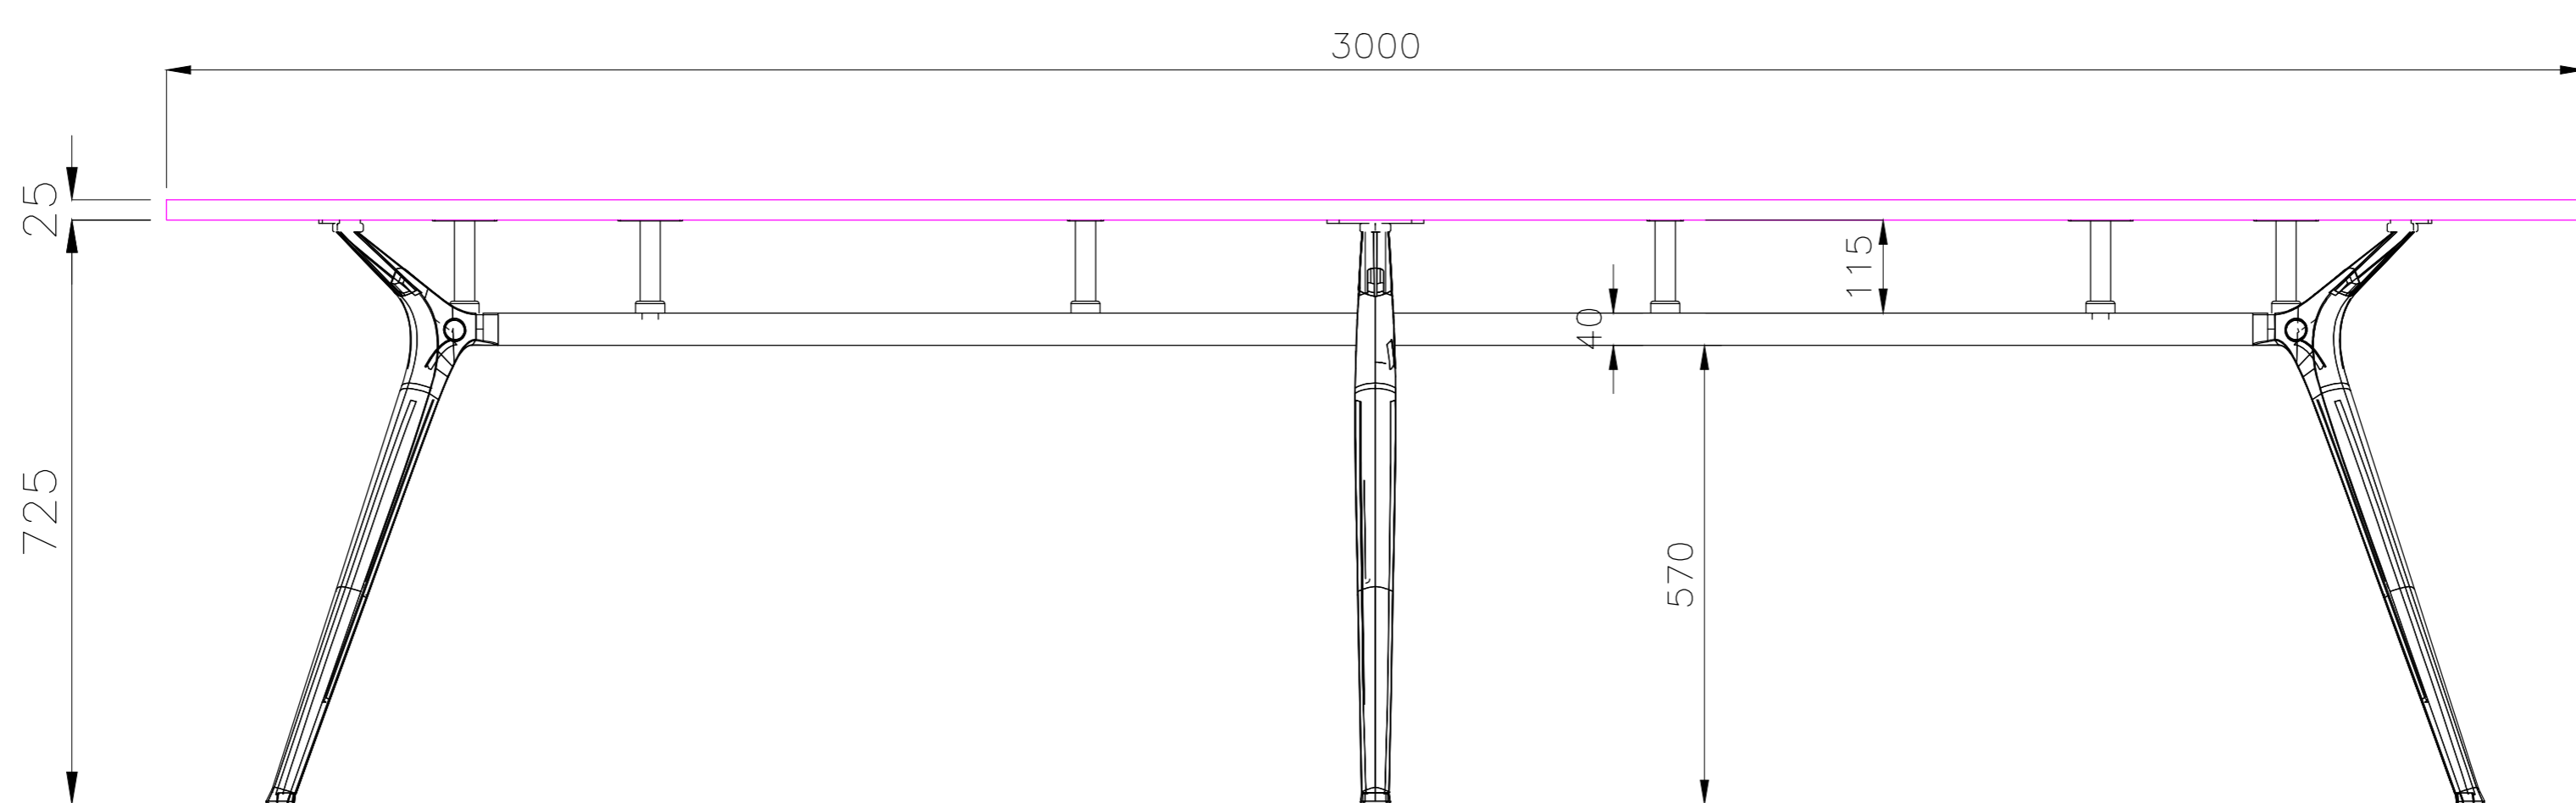

TITLE:
TECH SHEET

PRODUCT CODE:
KEN-3012

DESCRIPTION:
-

ISOMETRIC VIEW

SIDE VIEW

TOP VIEW

FRONT VIEW

READY2GO FURNITURE

PRODUCT CODE:
KEN-3012

ASSEMBLED SIZE:
3000L x 1200D x 750H

REMARKS:
2 CARTONS

© 2019
READY TO GO FURNITURE PTY LTD

TITLE:

TECH SHEET

PRODUCT CODE:

KEN-3612

DESCRIPTION:

-

READY2GO FURNITURE

PRODUCT CODE:

KEN-3612

REMARKS:

2 CARTONS

ASSEMBLED SIZE:

3600L x 1200D x 750H

© 2019 READY TO GO FURNITURE PTY LTD