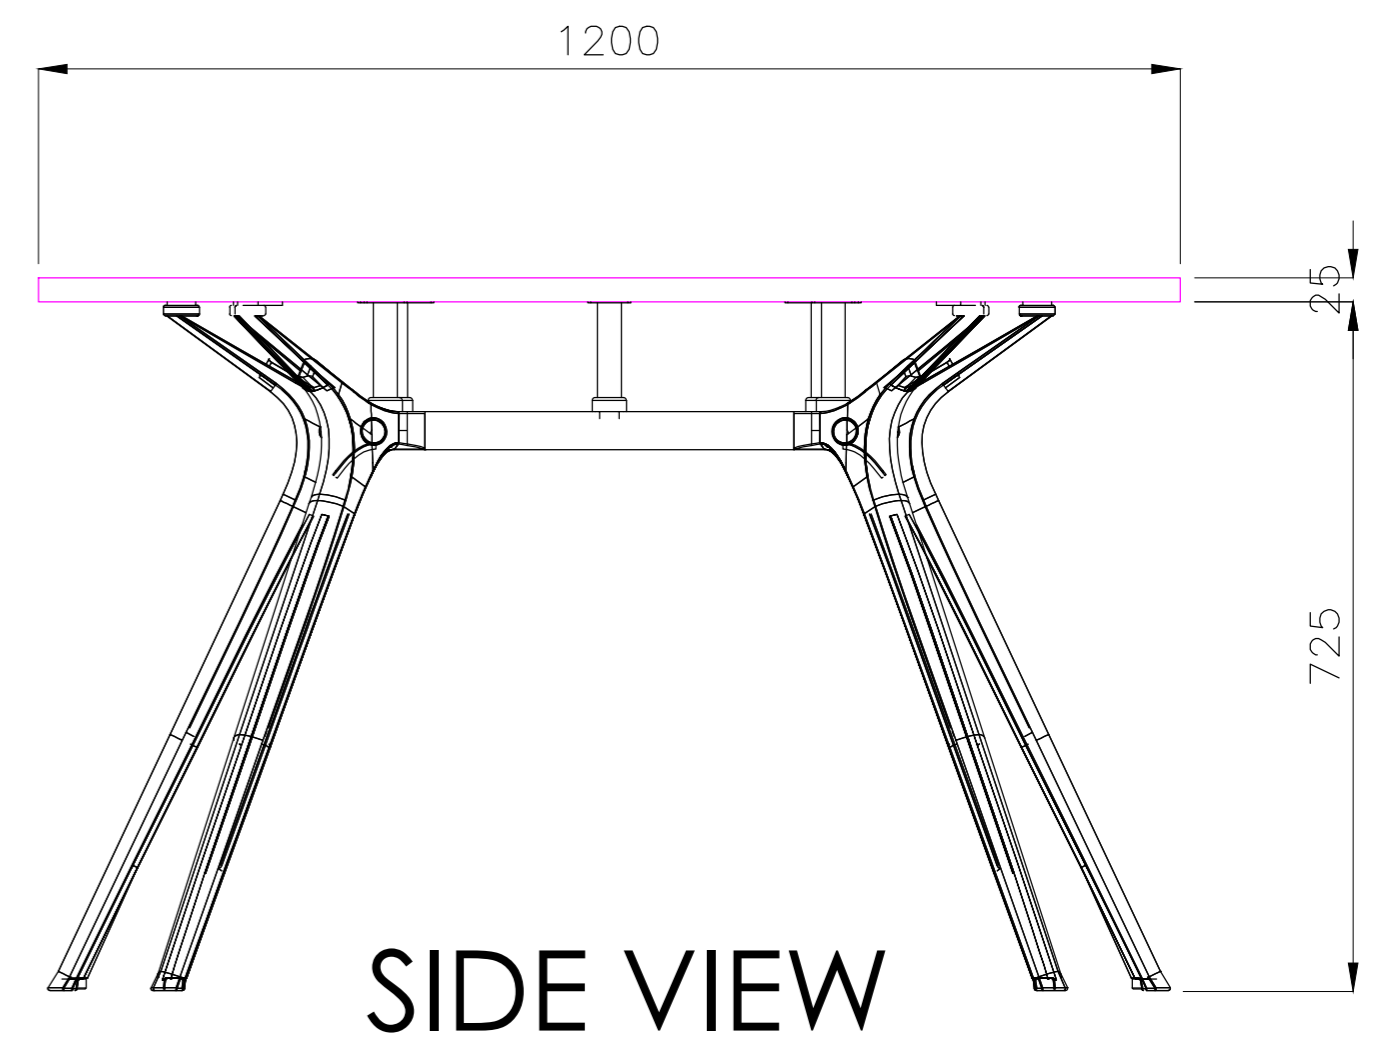

TITLE:
TECH SHEET

PRODUCT CODE:
KEN-3012

DESCRIPTION:
-

ISOMETRIC VIEW

SIDE VIEW

TOP VIEW

FRONT VIEW

READY2GO FURNITURE

PRODUCT CODE:
KEN-3012

ASSEMBLED SIZE:
3000L x 1200D x 750H

REMARKS:
2 CARTONS

© 2019
READY TO GO FURNITURE PTY LTD

TITLE:

TECH SHEET

PRODUCT CODE:

KEN-3612

DESCRIPTION:

-

READY2GO FURNITURE

PRODUCT CODE:

KEN-3612

REMARKS:

2 CARTONS

ASSEMBLED SIZE: