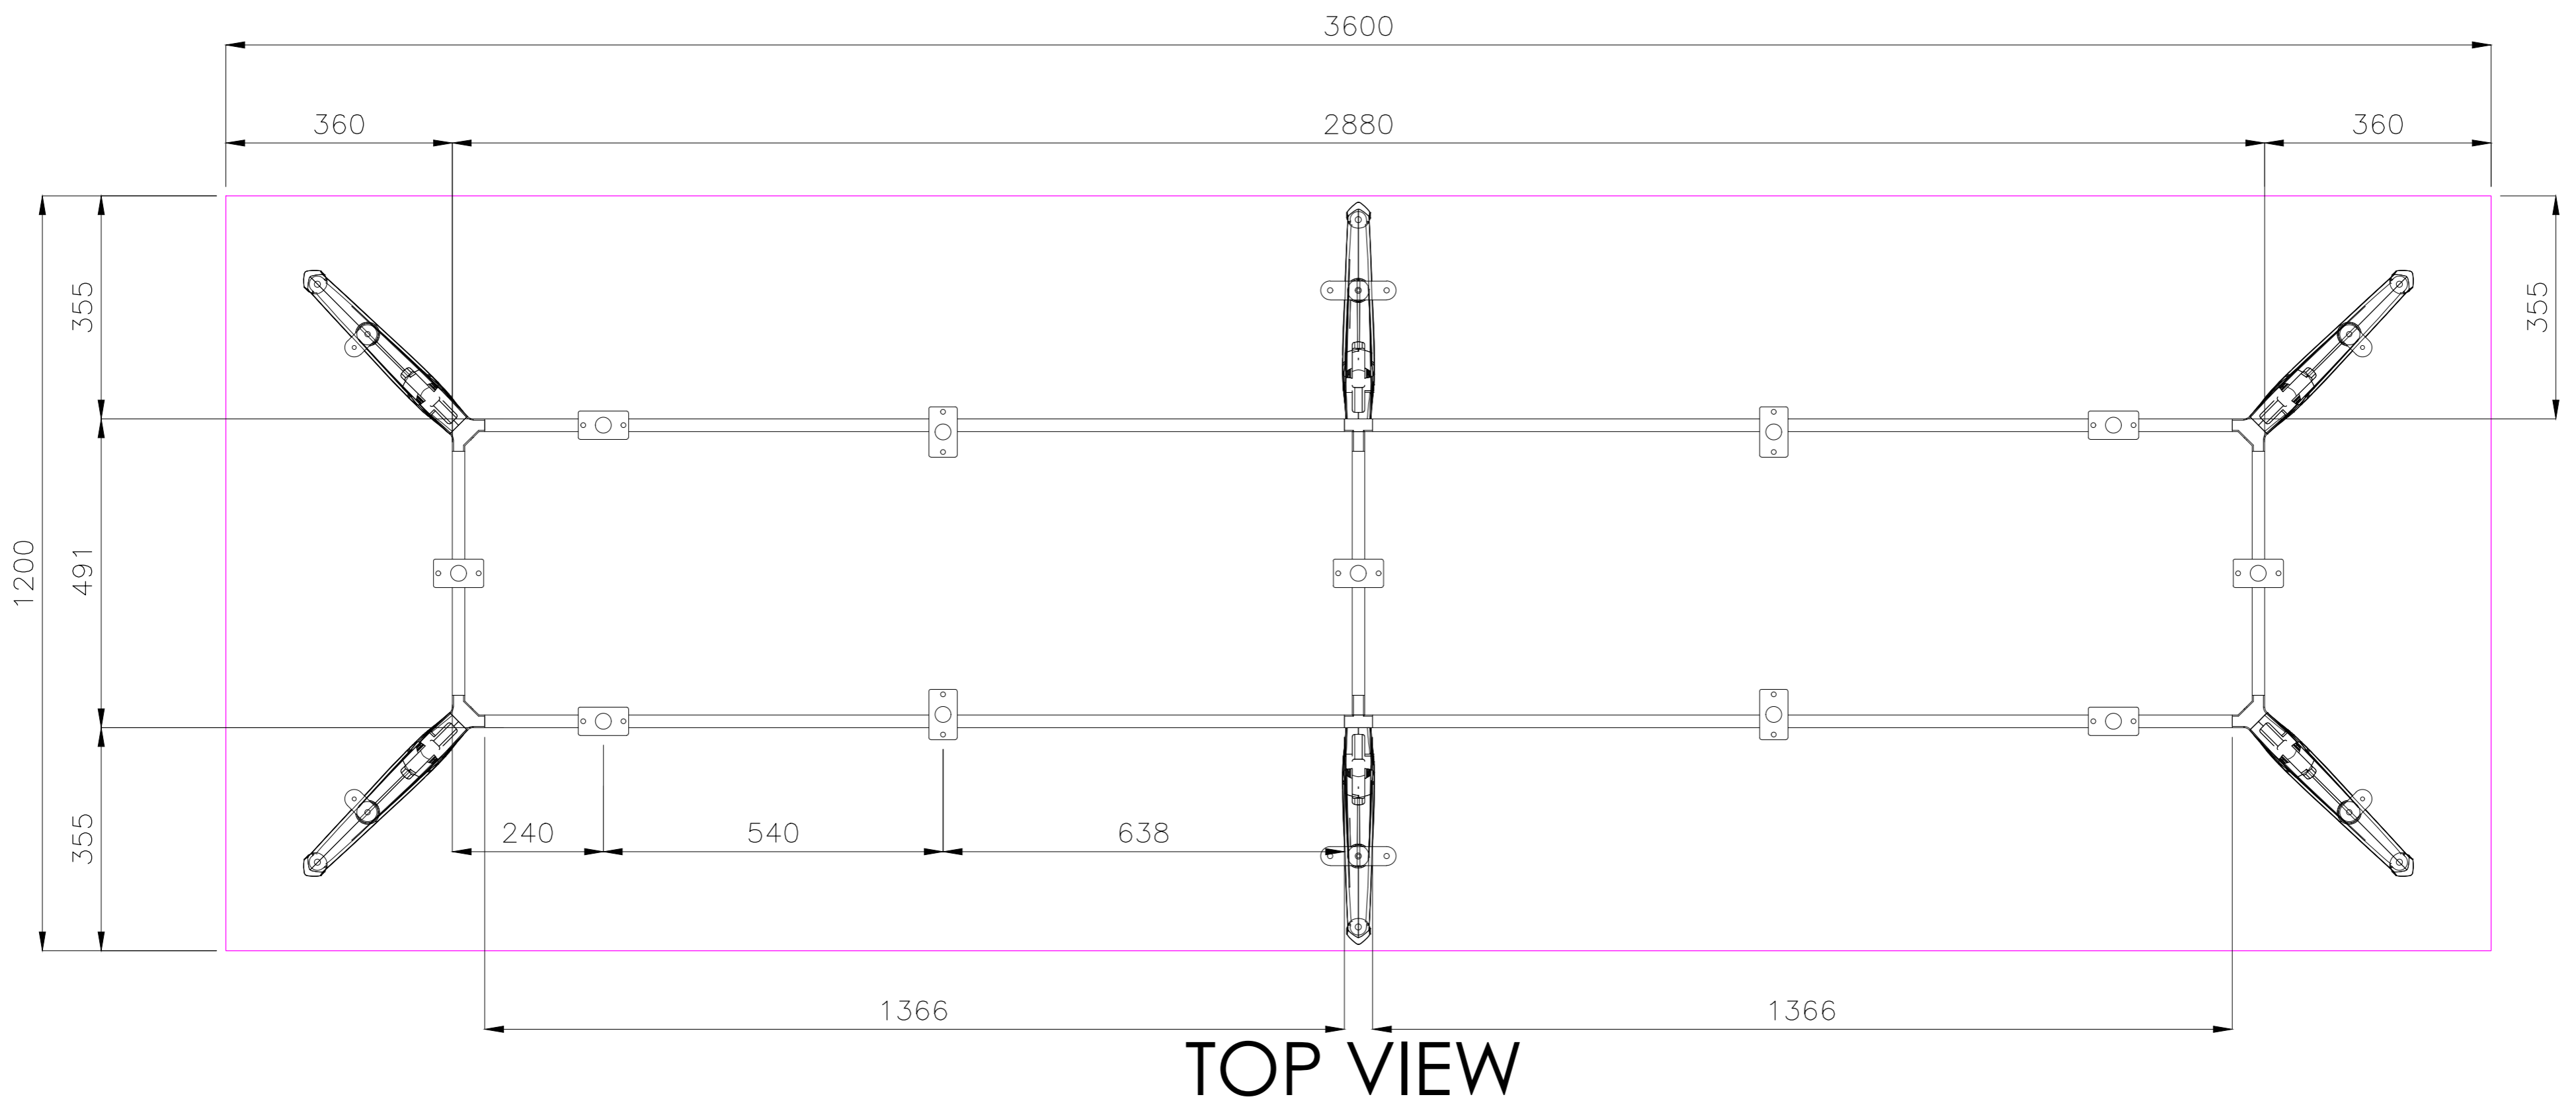

TITLE:
TECH SHEET

PRODUCT CODE:
KEN-3012

DESCRIPTION:
-

ISOMETRIC VIEW

SIDE VIEW

TOP VIEW

FRONT VIEW

READY2GO FURNITURE

PRODUCT CODE:
KEN-3012

ASSEMBLED SIZE:
3000L x 1200D x 750H

REMARKS:
2 CARTONS

© 2019
READY TO GO FURNITURE PTY LTD

TITLE:

TECH SHEET

PRODUCT CODE:

KEN-3612

DESCRIPTION:

-

READY2GO FURNITURE

PRODUCT CODE:

KEN-3612

REMARKS:

2 CARTONS

ASSEMBLED SIZE:

3600L x 1200D x 750H

© 2019 READY TO GO FURNITURE PTY LTD