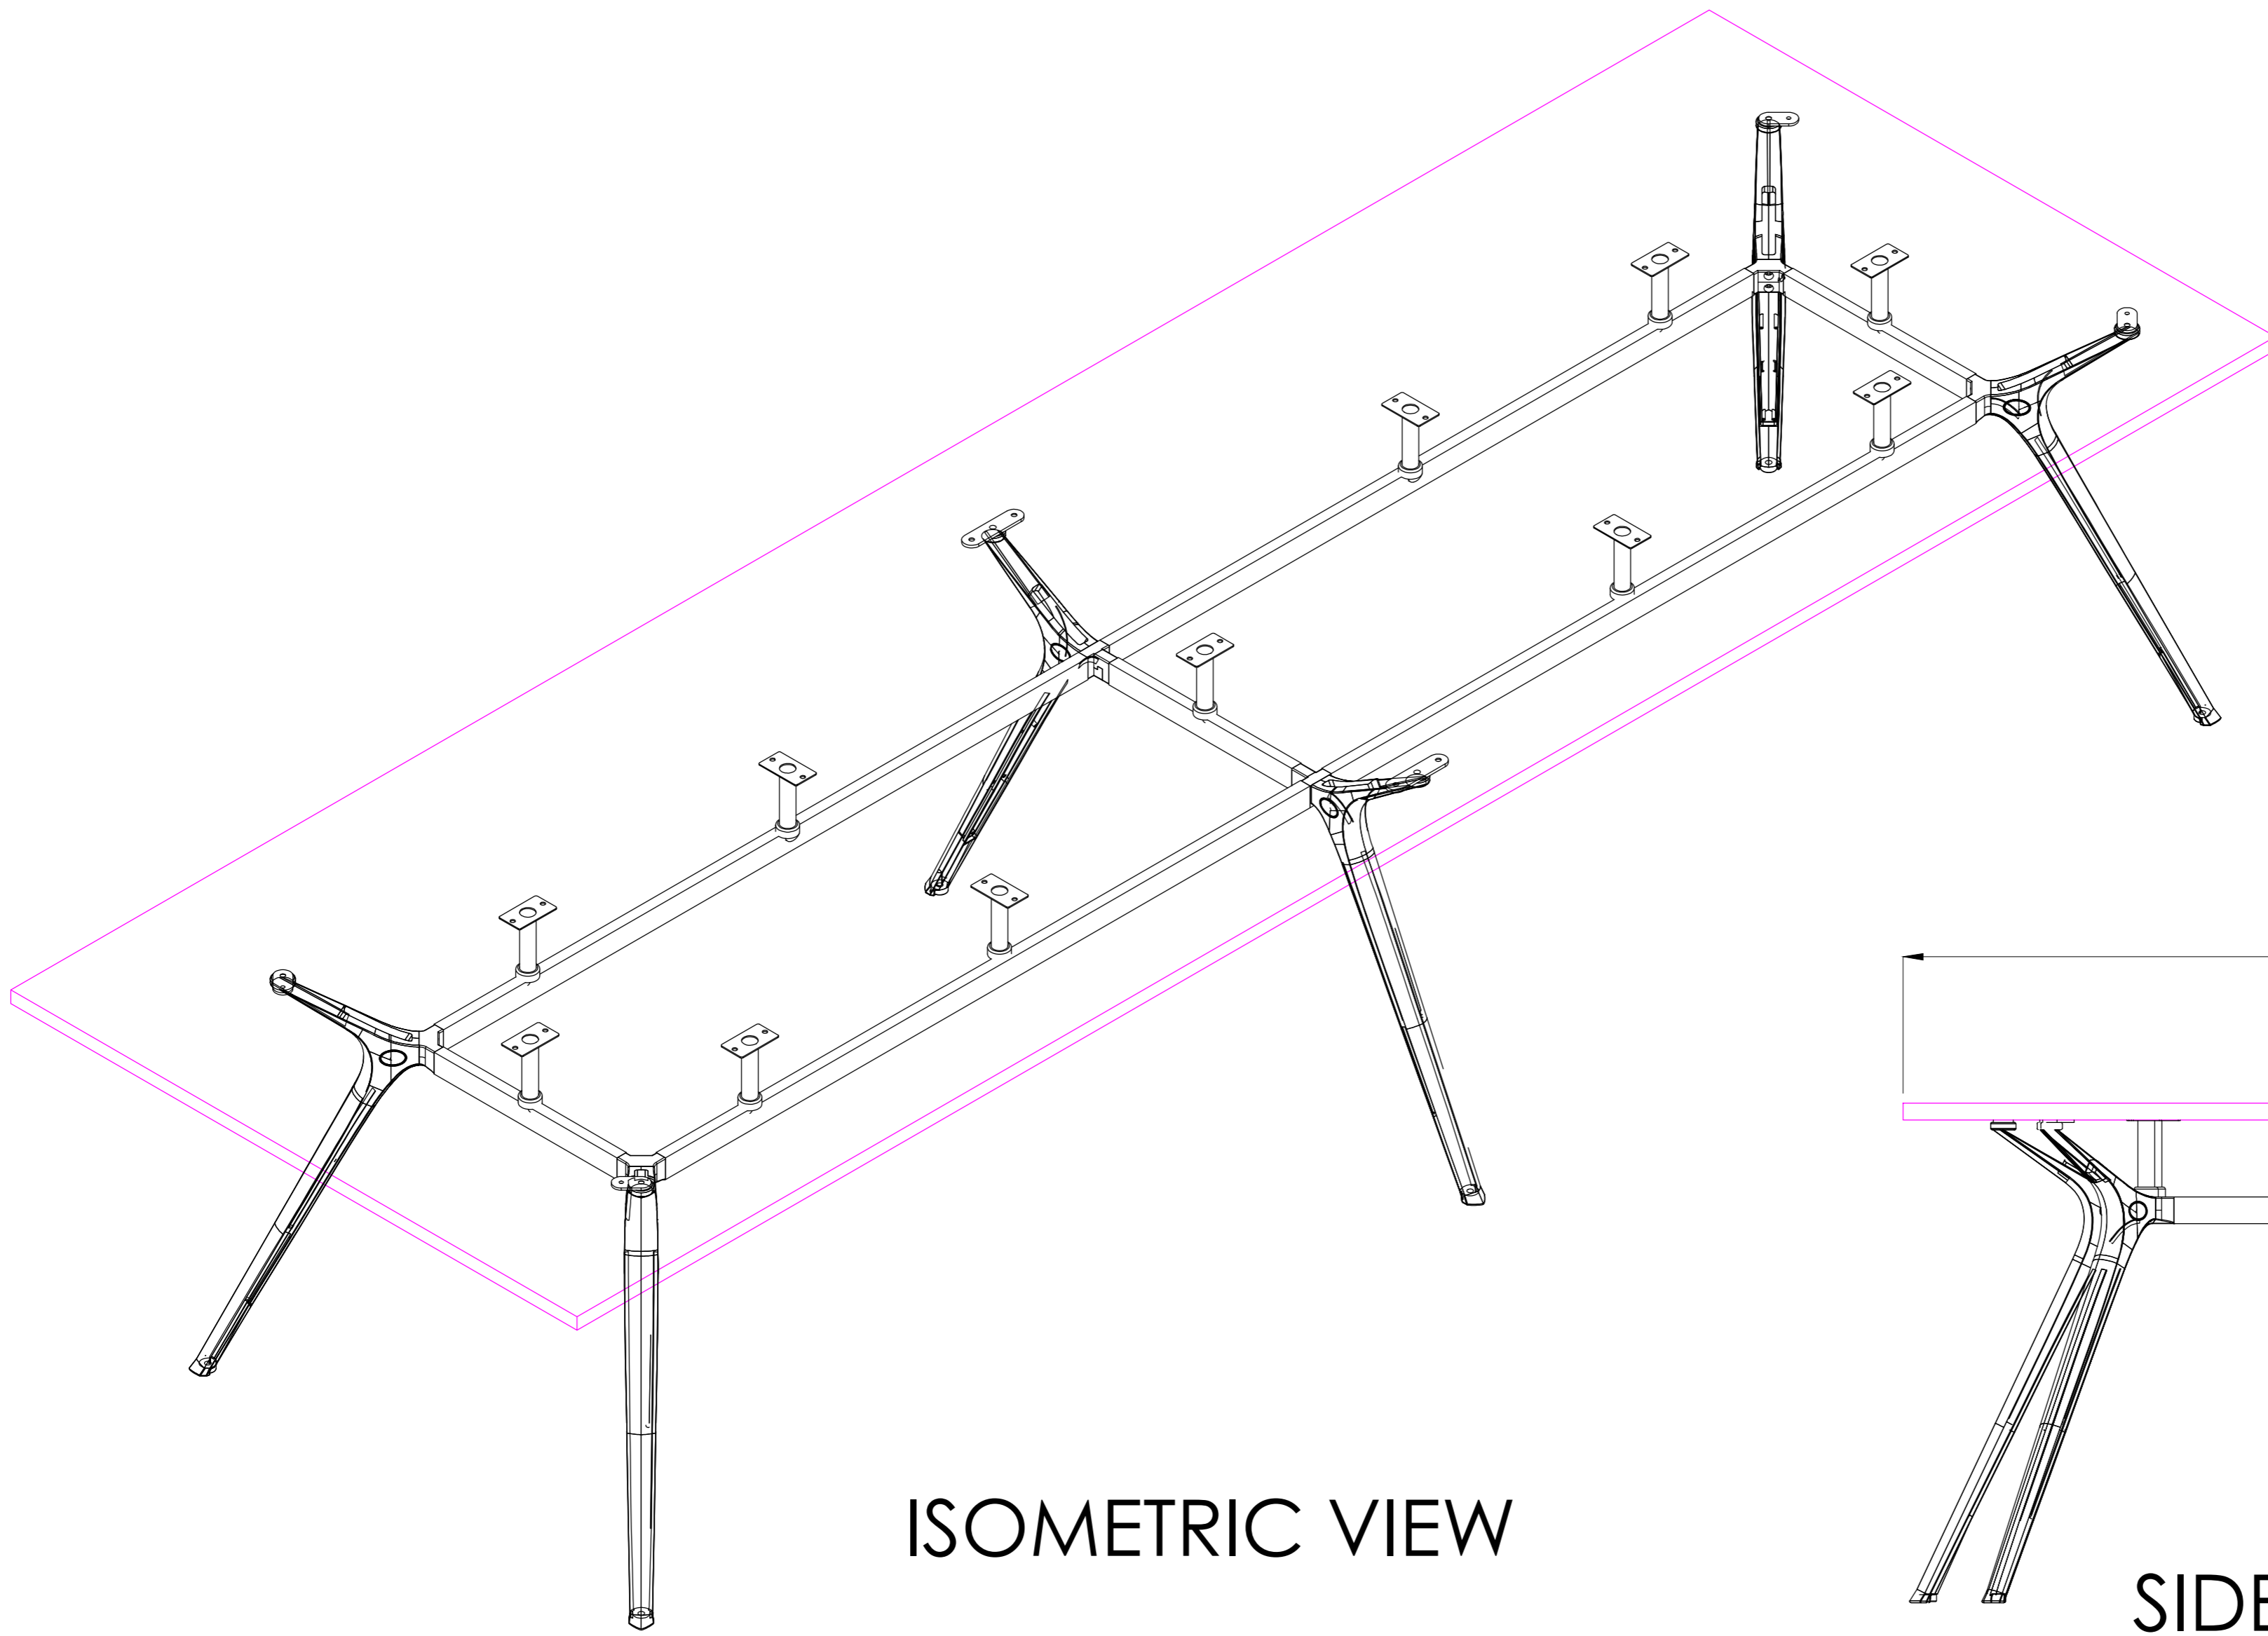

TITLE:
TECH SHEET

PRODUCT CODE:
KEN-3012

DESCRIPTION:
-

ISOMETRIC VIEW

SIDE VIEW

TOP VIEW

FRONT VIEW

READY2GO FURNITURE

PRODUCT CODE:
KEN-3012

ASSEMBLED SIZE:
3000L x 1200D x 750H

REMARKS:
2 CARTONS

© 2019
READY TO GO FURNITURE PTY LTD

TITLE:

TECH SHEET

PRODUCT CODE:

KEN-3612

DESCRIPTION:

-

READY2GO FURNITURE

PRODUCT CODE:

KEN-3612

REMARKS:

2 CARTONS

ASSEMBLED SIZE:

3600L x 1200D x 750H

© 2019 READY TO GO FURNITURE PTY LTD