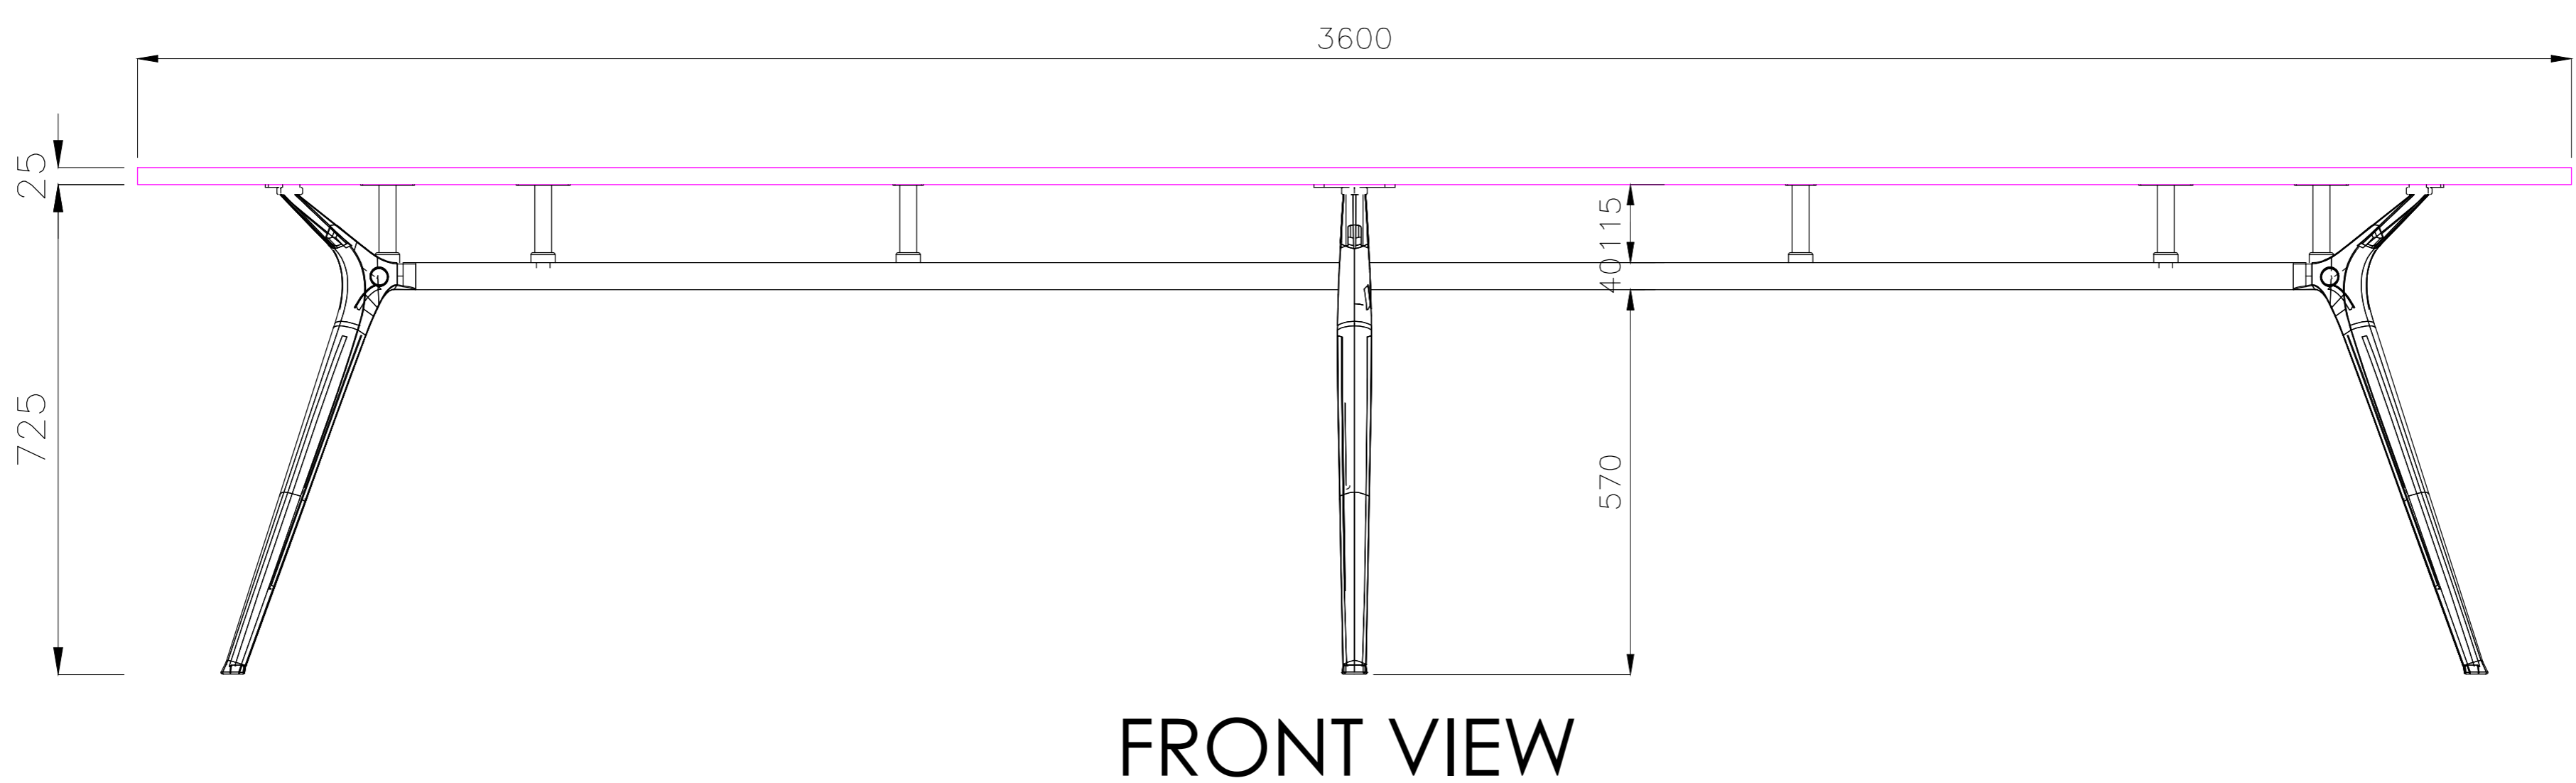

TITLE:
TECH SHEET

PRODUCT CODE:
KEN-3012

DESCRIPTION:
-

ISOMETRIC VIEW

SIDE VIEW

TOP VIEW

FRONT VIEW

READY2GO FURNITURE

PRODUCT CODE:
KEN-3012

ASSEMBLED SIZE:
3000L x 1200D x 750H

REMARKS:
2 CARTONS

© 2019
READY TO GO FURNITURE PTY LTD

TITLE:

TECH SHEET

PRODUCT CODE:

KEN-3612

DESCRIPTION:

-

READY2GO FURNITURE

PRODUCT CODE:

KEN-3612

REMARKS:

2 CARTONS

ASSEMBLED SIZE:

3600L x 1200D x 750H

© 2019 READY TO GO FURNITURE PTY LTD