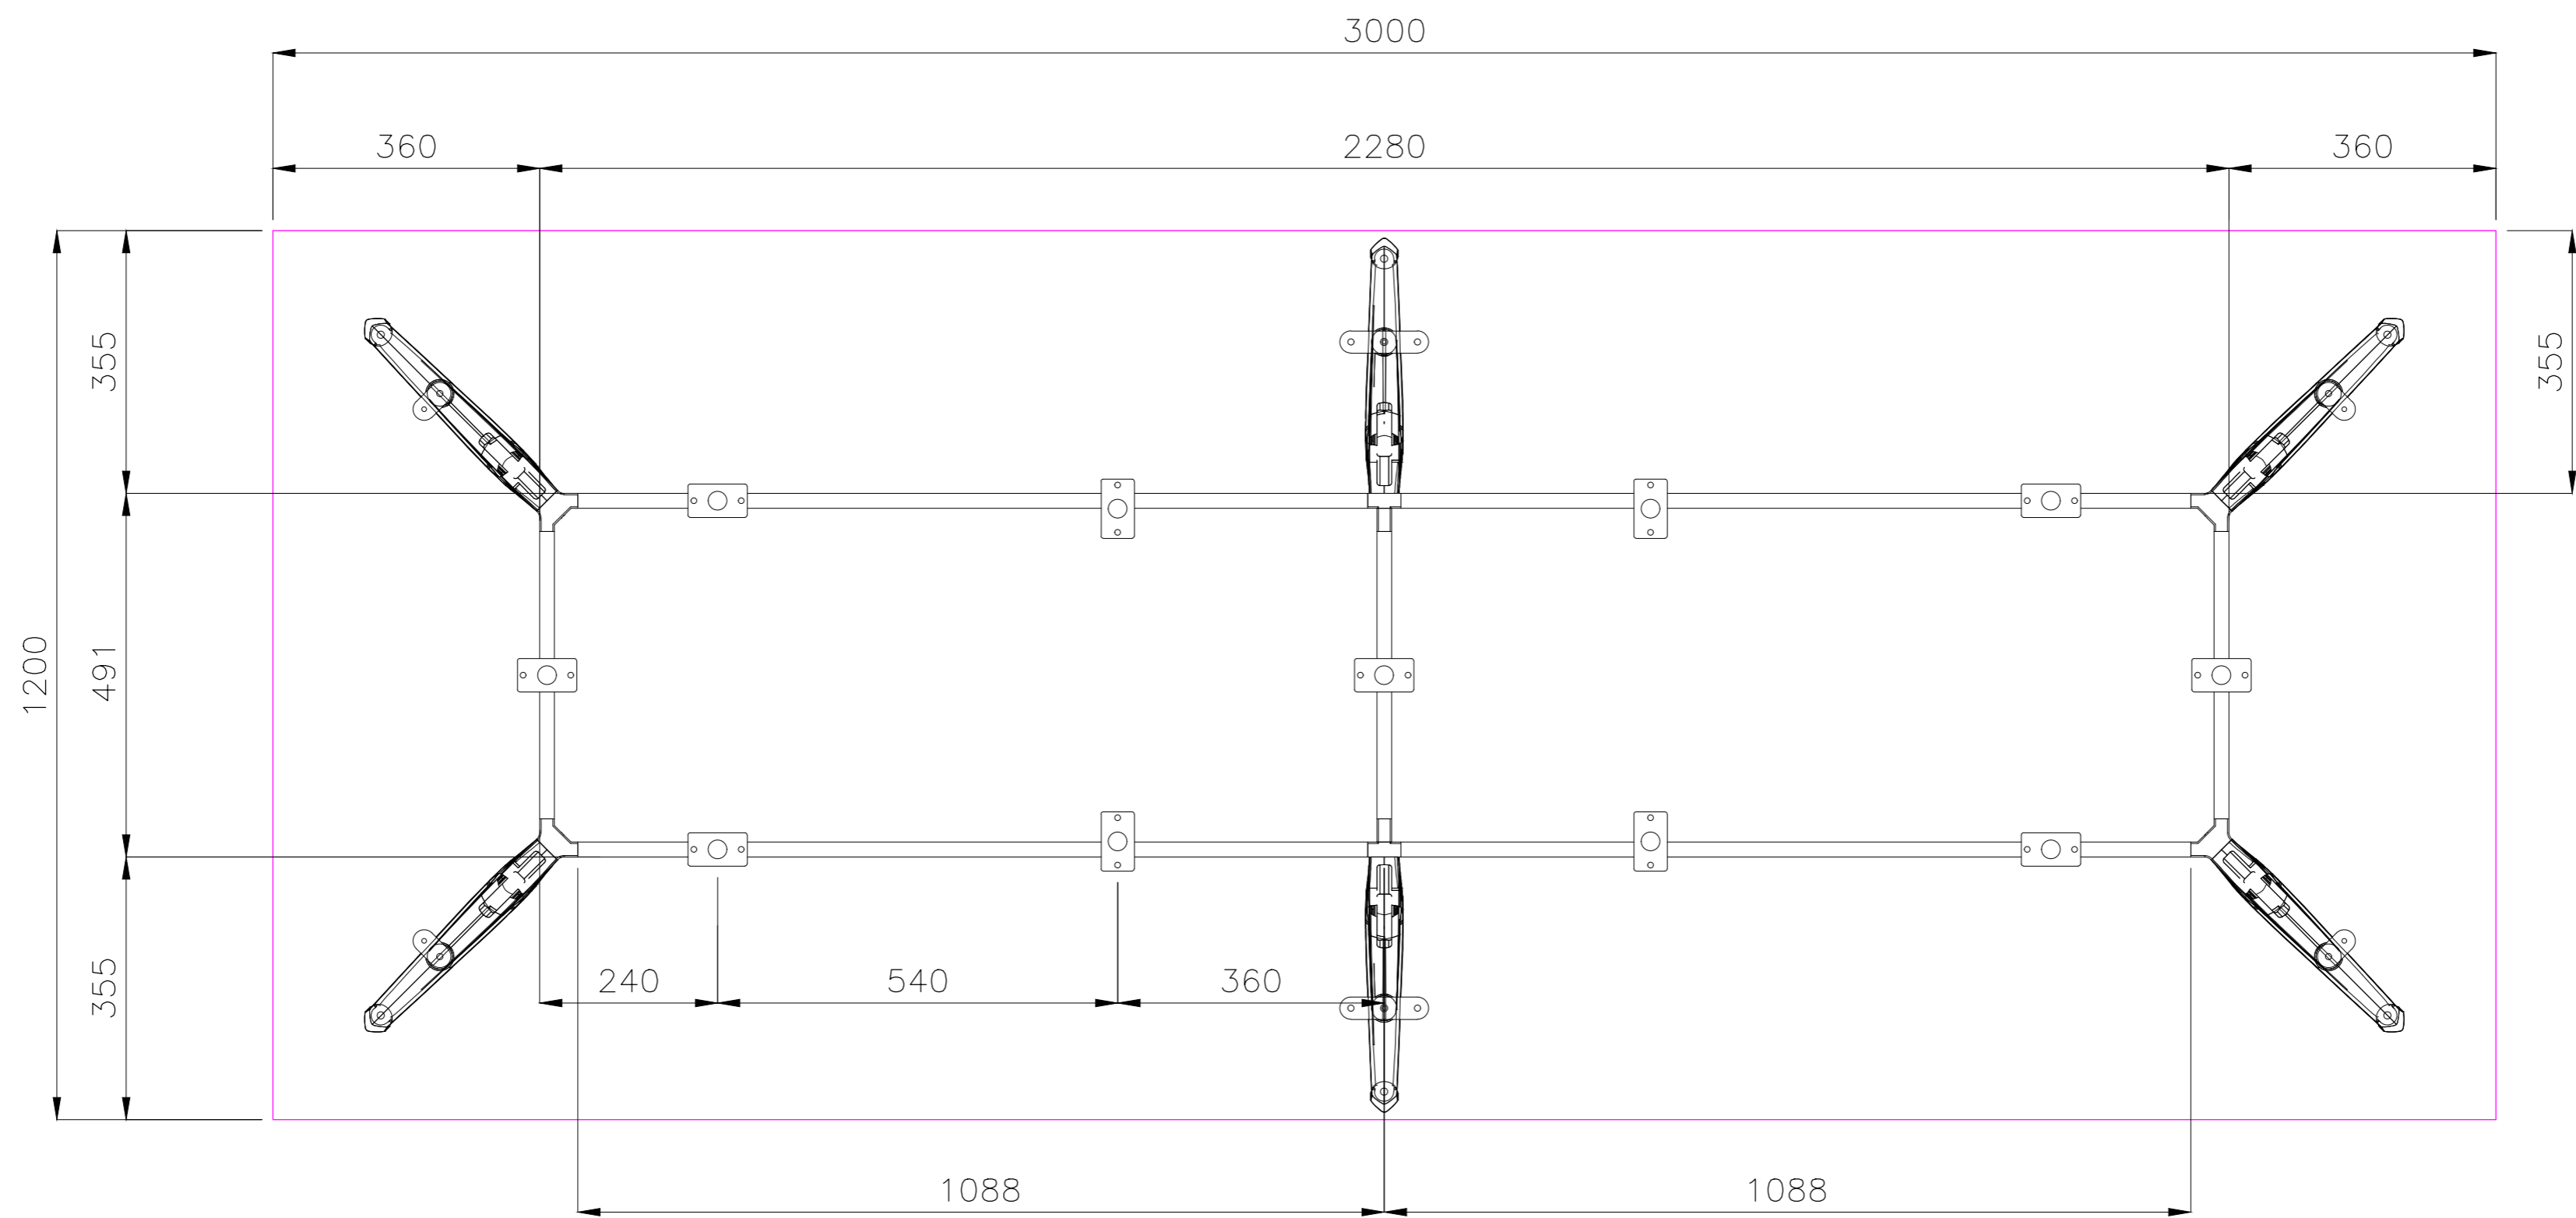

TITLE:
TECH SHEET

PRODUCT CODE:
KEN-3012

DESCRIPTION:
-

ISOMETRIC VIEW

SIDE VIEW

TOP VIEW

FRONT VIEW

READY2GO FURNITURE

PRODUCT CODE:
KEN-3012

ASSEMBLED SIZE:
3000L x 1200D x 750H

REMARKS:
2 CARTONS

© 2019
READY TO GO FURNITURE PTY LTD

TITLE:

TECH SHEET

PRODUCT CODE:

KEN-3612

DESCRIPTION:

-

READY2GO FURNITURE

PRODUCT CODE:

KEN-3612

REMARKS:

2 CARTONS

ASSEMBLED SIZE:

3600L x 1200D x 750H

© 2019 READY TO GO FURNITURE PTY LTD