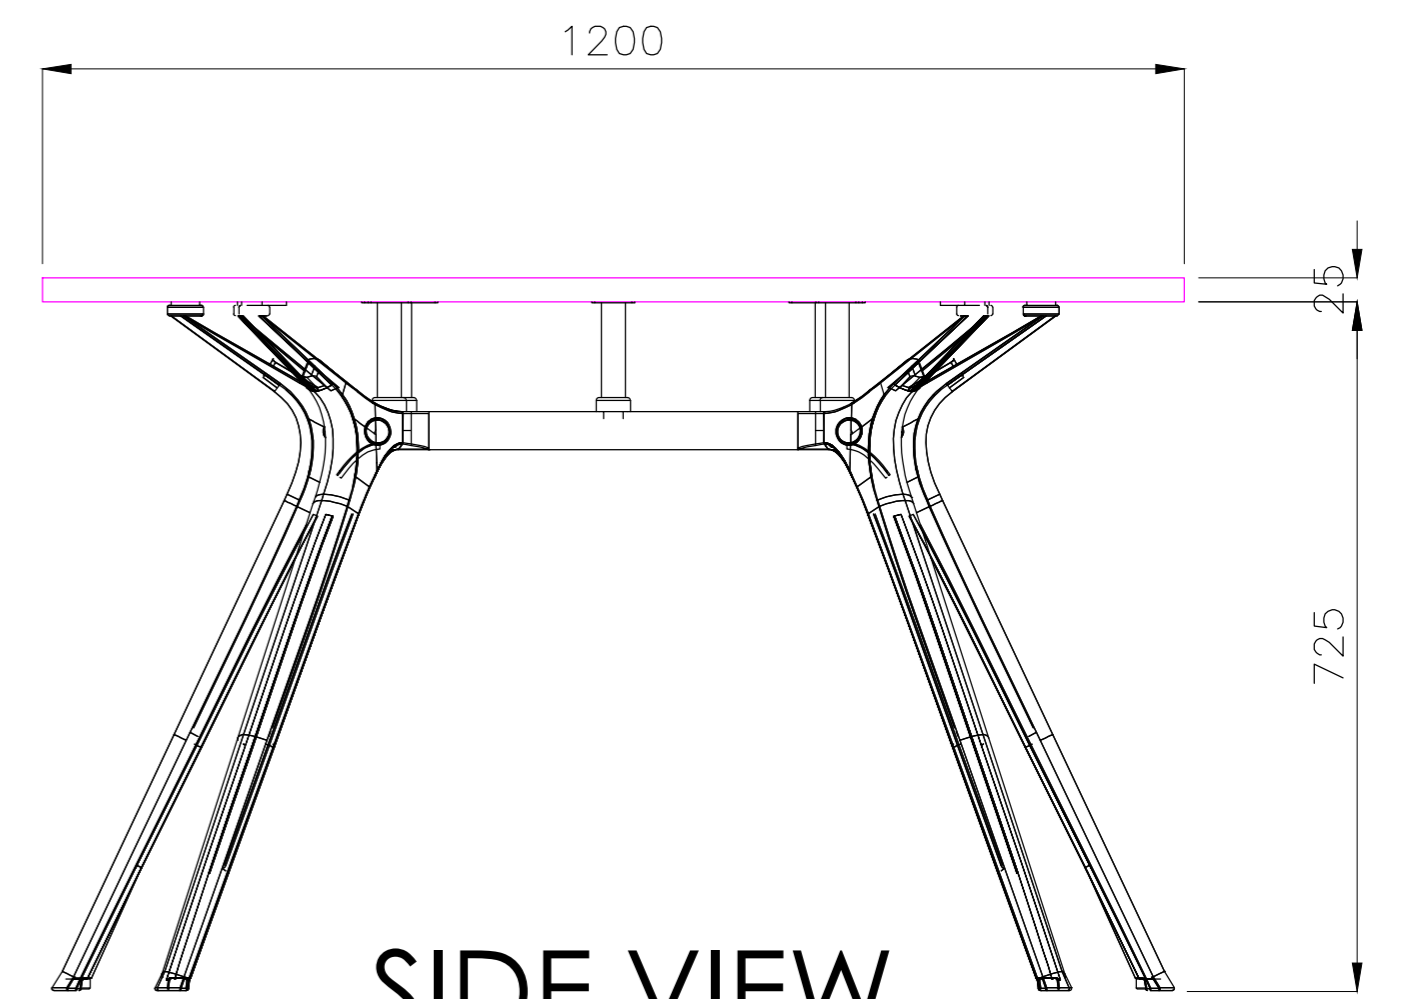

TITLE:
TECH SHEET

PRODUCT CODE:
KEN-3012

DESCRIPTION:
-

ISOMETRIC VIEW

SIDE VIEW

TOP VIEW

FRONT VIEW

READY2GO FURNITURE

PRODUCT CODE:
KEN-3012

ASSEMBLED SIZE:
3000L x 1200D x 750H

REMARKS:
2 CARTONS

© 2019
READY TO GO FURNITURE PTY LTD

TITLE:

TECH SHEET

PRODUCT CODE:

KEN-3612

DESCRIPTION:

-

READY2GO FURNITURE

PRODUCT CODE:

KEN-3612

REMARKS:

2 CARTONS

ASSEMBLED SIZE:

3600L x 1200D x 750H

© 2019 READY TO GO FURNITURE PTY LTD