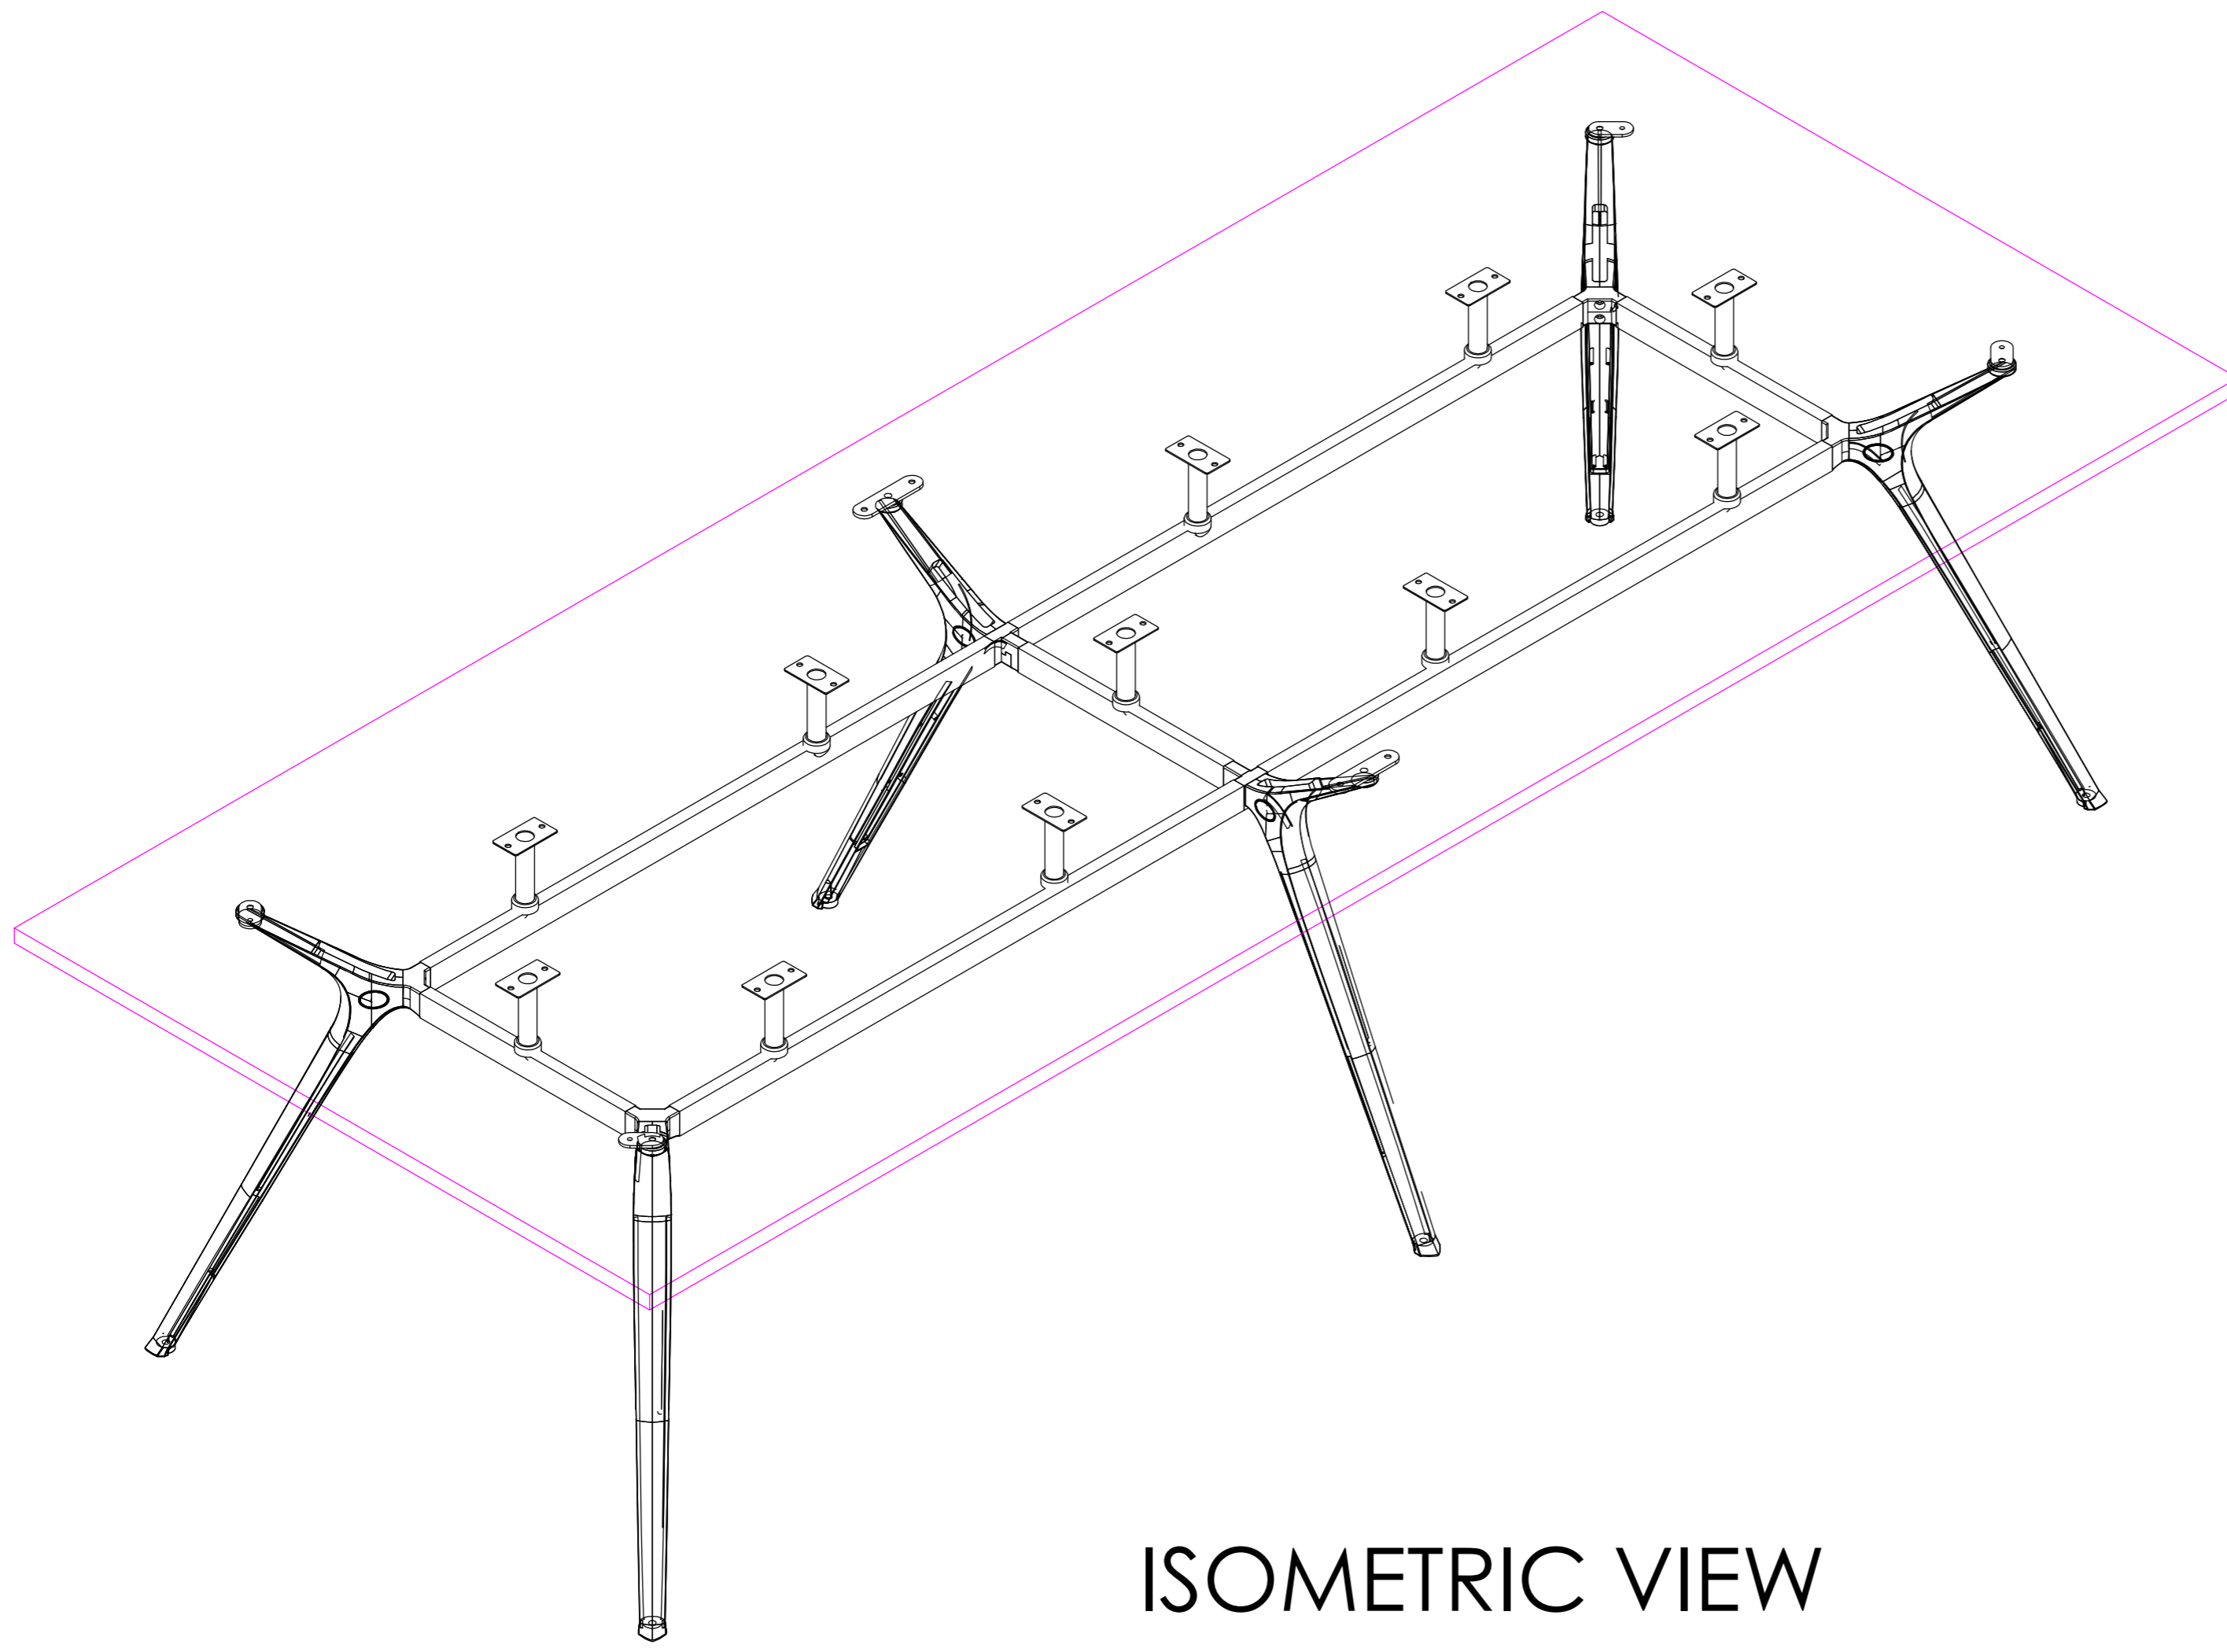

TITLE:
TECH SHEET

PRODUCT CODE:
KEN-3012

DESCRIPTION:
-

ISOMETRIC VIEW

SIDE VIEW

TOP VIEW

FRONT VIEW

READY2GO FURNITURE

PRODUCT CODE:
KEN-3012

ASSEMBLED SIZE:
3000L x 1200D x 750H

REMARKS:
2 CARTONS

© 2019
READY TO GO FURNITURE PTY LTD

TITLE:

TECH SHEET

PRODUCT CODE:

KEN-3612

DESCRIPTION:

-

READY2GO FURNITURE

PRODUCT CODE:

KEN-3612

REMARKS:

2 CARTONS

ASSEMBLED SIZE:

3600L x 1200D x 750H

© 2019 READY TO GO FURNITURE PTY LTD