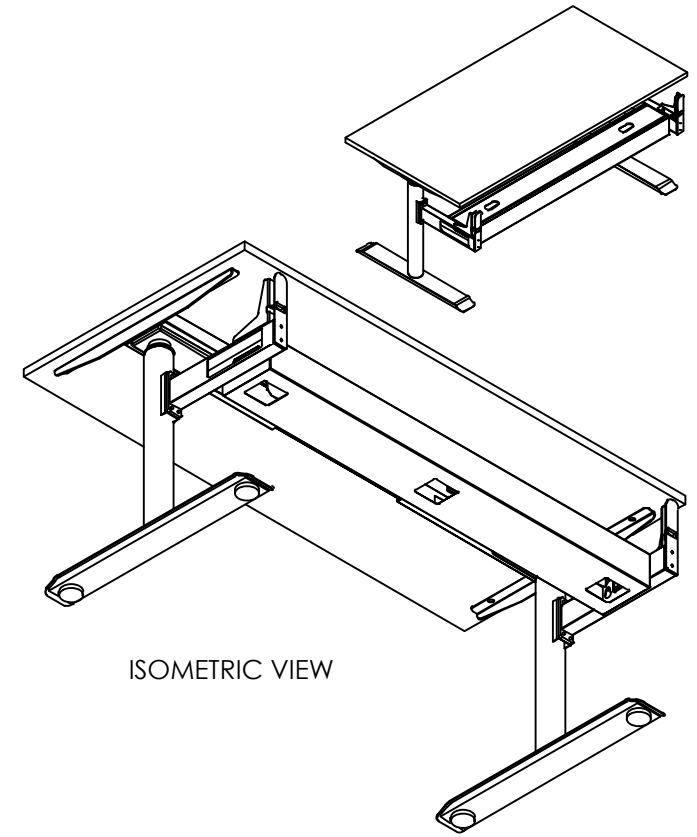

PRODUCT CODE:
EDR-S-157-Round Leg

ASSEMBLED SIZE:
1500L X 750D

REMARKS:
w/o Cable tray

TOP VIEW

ISOMETRIC VIEW

FRONT VIEW

SIDE VIEW

TOP VIEW

ISOMETRIC VIEW

FRONT VIEW

SIDE VIEW

640-1290 Adjustable

640-1290 Adjustable

PRODUCT CODE:
EDR-S-157-Round Leg
ASSEMBLED SIZE:
1500L X 750W

REMARKS:
with Cable tray

TOP VIEW

FRONT VIEW

SIDE VIEW

PRODUCT CODE:
EDR-ARM+TRAY

ASSEMBLED SIZE:
-

REMARKS:
-