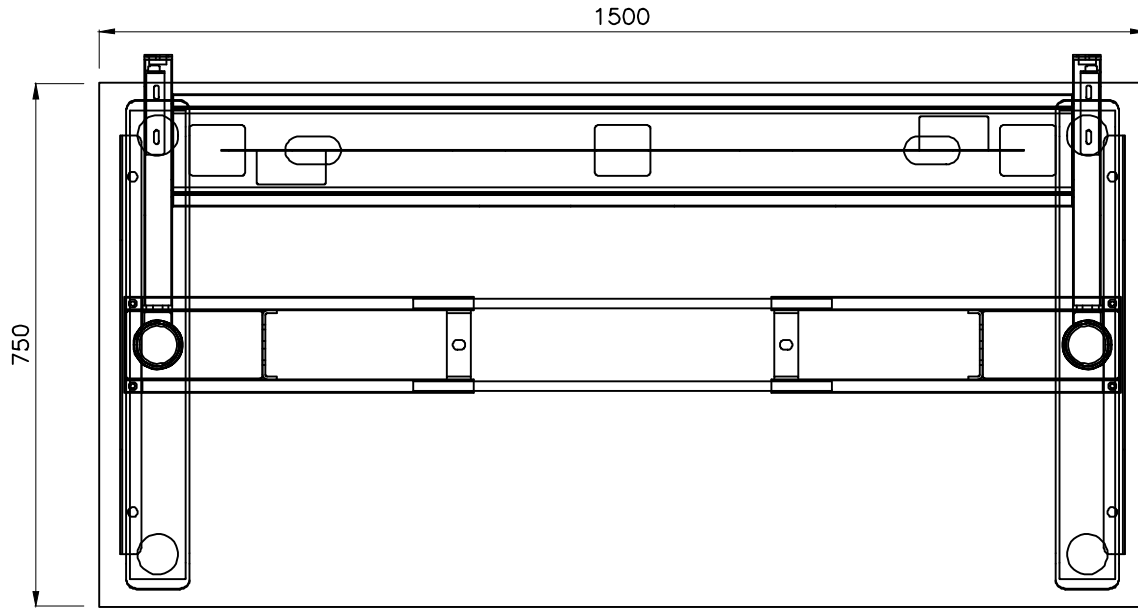

PRODUCT CODE:
EDR-S-157-Round Leg

ASSEMBLED SIZE:
1500L X 750D

REMARKS:
w/o Cable tray

TOP VIEW

ISOMETRIC VIEW

FRONT VIEW

SIDE VIEW

TOP VIEW

ISOMETRIC VIEW

FRONT VIEW

SIDE VIEW

640-1290 Adjustable

640-1290 Adjustable

PRODUCT CODE:
EDR-S-157-Round Leg
ASSEMBLED SIZE:
1500L X 750W

REMARKS:
with Cable tray

TOP VIEW

FRONT VIEW

SIDE VIEW

PRODUCT CODE:
EDR-ARM+TRAY

ASSEMBLED SIZE:
-

REMARKS:
-