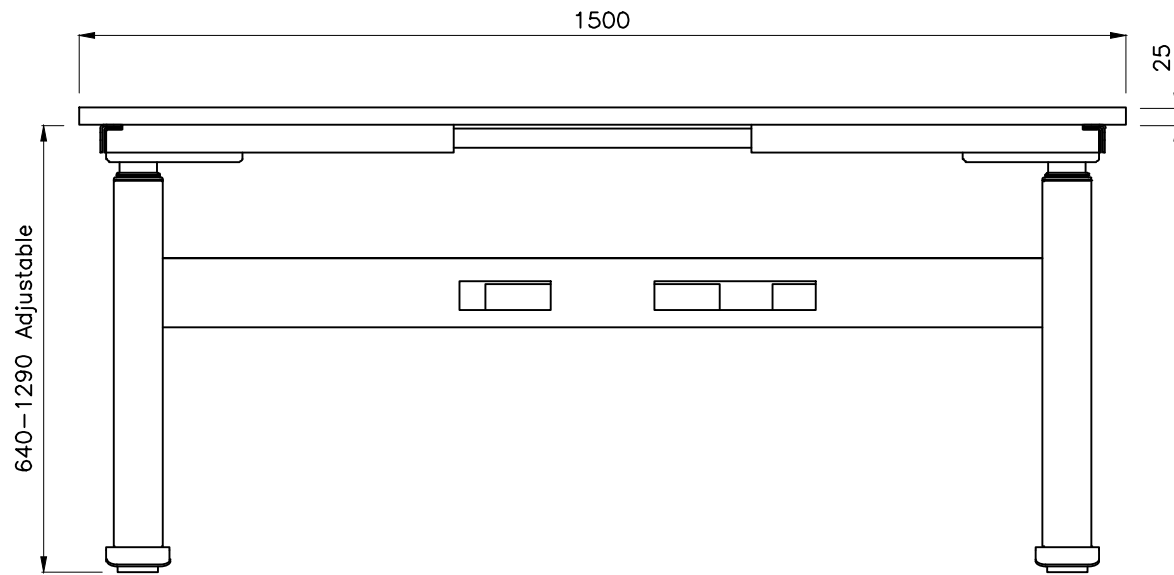

PRODUCT CODE:
EDR-S-157-Round Leg

ASSEMBLED SIZE:
1500L X 750D

REMARKS:
w/o Cable tray

TOP VIEW

ISOMETRIC VIEW

FRONT VIEW

SIDE VIEW

TOP VIEW

ISOMETRIC VIEW

FRONT VIEW

SIDE VIEW

640-1290 Adjustable

640-1290 Adjustable

PRODUCT CODE:
EDR-S-157-Round Leg
ASSEMBLED SIZE:
1500L X 750W

REMARKS:
with Cable tray

TOP VIEW

FRONT VIEW

SIDE VIEW

PRODUCT CODE:
EDR-ARM+TRAY

ASSEMBLED SIZE:
-

REMARKS:
-