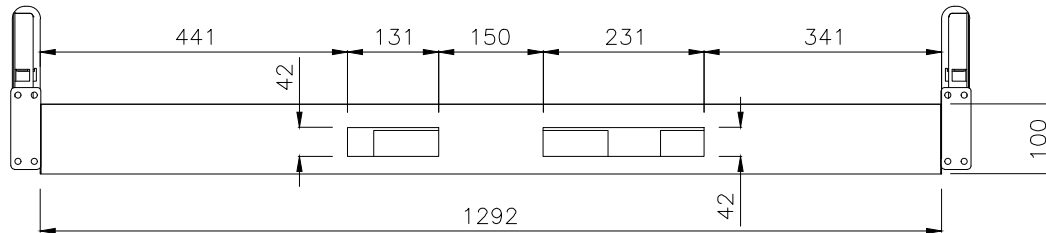

PRODUCT CODE:
EDR-S-157-Round Leg

ASSEMBLED SIZE:
1500L X 750D

REMARKS:
w/o Cable tray

TOP VIEW

ISOMETRIC VIEW

FRONT VIEW

SIDE VIEW

TOP VIEW

ISOMETRIC VIEW

FRONT VIEW

SIDE VIEW

640-1290 Adjustable

640-1290 Adjustable

PRODUCT CODE:
EDR-S-157-Round Leg
ASSEMBLED SIZE:
1500L X 750W

REMARKS:
with Cable tray

TOP VIEW

FRONT VIEW

SIDE VIEW

PRODUCT CODE:
EDR-ARM+TRAY

ASSEMBLED SIZE:
-

REMARKS:
-