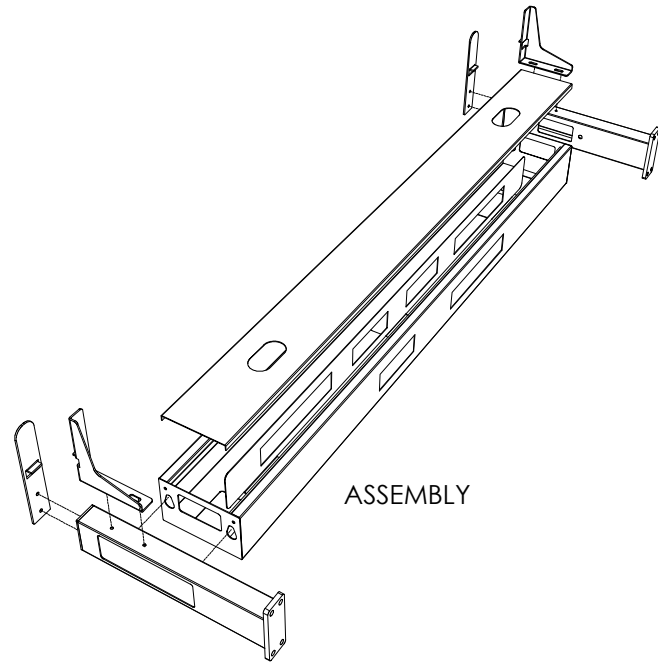

PRODUCT CODE:
EDR-S-157-Round Leg

ASSEMBLED SIZE:
1500L X 750D

REMARKS:
w/o Cable tray

TOP VIEW

ISOMETRIC VIEW

FRONT VIEW

SIDE VIEW

TOP VIEW

ISOMETRIC VIEW

FRONT VIEW

SIDE VIEW

640-1290 Adjustable

640-1290 Adjustable

PRODUCT CODE:
EDR-S-157-Round Leg
ASSEMBLED SIZE:
1500L X 750W

REMARKS:
with Cable tray

TOP VIEW

FRONT VIEW

SIDE VIEW

PRODUCT CODE:
EDR-ARM+TRAY

ASSEMBLED SIZE:
-

REMARKS:
-