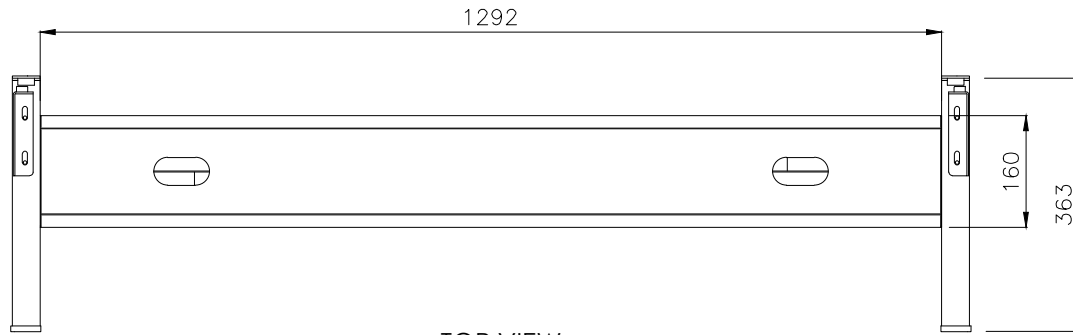

PRODUCT CODE:
EDR-S-157-Round Leg

ASSEMBLED SIZE:
1500L X 750D

REMARKS:
w/o Cable tray

TOP VIEW

ISOMETRIC VIEW

FRONT VIEW

SIDE VIEW

TOP VIEW

ISOMETRIC VIEW

FRONT VIEW

SIDE VIEW

640-1290 Adjustable

640-1290 Adjustable

PRODUCT CODE:
EDR-S-157-Round Leg
ASSEMBLED SIZE:
1500L X 750W

REMARKS:
with Cable tray

TOP VIEW

FRONT VIEW

SIDE VIEW

PRODUCT CODE:
EDR-ARM+TRAY

ASSEMBLED SIZE:
-

REMARKS:
-