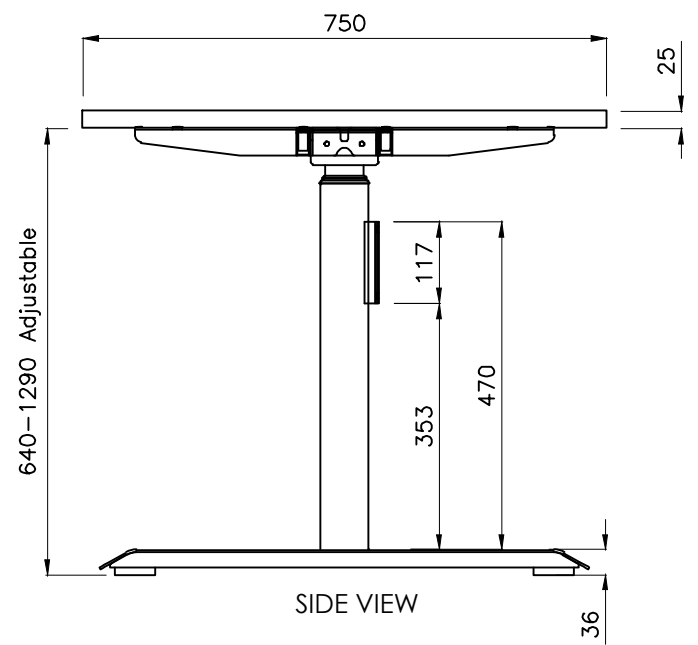

PRODUCT CODE:
EDR-S-157-Round Leg

ASSEMBLED SIZE:
1500L X 750D

REMARKS:
w/o Cable tray

TOP VIEW

ISOMETRIC VIEW

FRONT VIEW

SIDE VIEW

TOP VIEW

ISOMETRIC VIEW

FRONT VIEW

SIDE VIEW

640-1290 Adjustable

640-1290 Adjustable

PRODUCT CODE:
EDR-S-157-Round Leg
ASSEMBLED SIZE:
1500L X 750W

REMARKS:
with Cable tray

TOP VIEW

FRONT VIEW

SIDE VIEW

PRODUCT CODE:
EDR-ARM+TRAY

ASSEMBLED SIZE:
-

REMARKS:
-