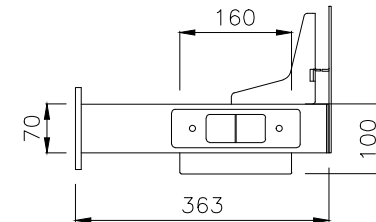

PRODUCT CODE:
EDR-S-157-Round Leg

ASSEMBLED SIZE:
1500L X 750D

REMARKS:
w/o Cable tray

TOP VIEW

ISOMETRIC VIEW

FRONT VIEW

SIDE VIEW

TOP VIEW

ISOMETRIC VIEW

FRONT VIEW

SIDE VIEW

640-1290 Adjustable

640-1290 Adjustable

PRODUCT CODE:
EDR-S-157-Round Leg
ASSEMBLED SIZE:
1500L X 750W

REMARKS:
with Cable tray

TOP VIEW

FRONT VIEW

SIDE VIEW

PRODUCT CODE:
EDR-ARM+TRAY

ASSEMBLED SIZE:
-

REMARKS:
-