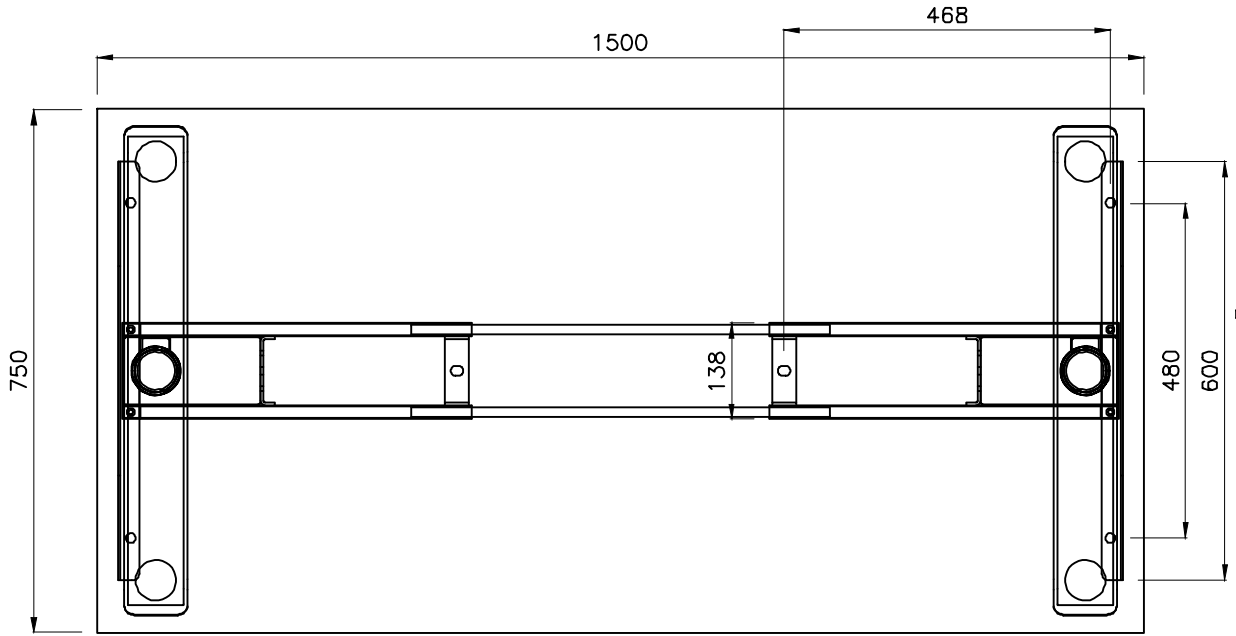

PRODUCT CODE:
EDR-S-157-Round Leg

ASSEMBLED SIZE:
1500L X 750D

REMARKS:
w/o Cable tray

TOP VIEW

ISOMETRIC VIEW

FRONT VIEW

SIDE VIEW

TOP VIEW

ISOMETRIC VIEW

FRONT VIEW

SIDE VIEW

640-1290 Adjustable

640-1290 Adjustable

PRODUCT CODE:
EDR-S-157-Round Leg
ASSEMBLED SIZE:
1500L X 750W

REMARKS:
with Cable tray

TOP VIEW

FRONT VIEW

SIDE VIEW

PRODUCT CODE:
EDR-ARM+TRAY

ASSEMBLED SIZE:
-

REMARKS:
-