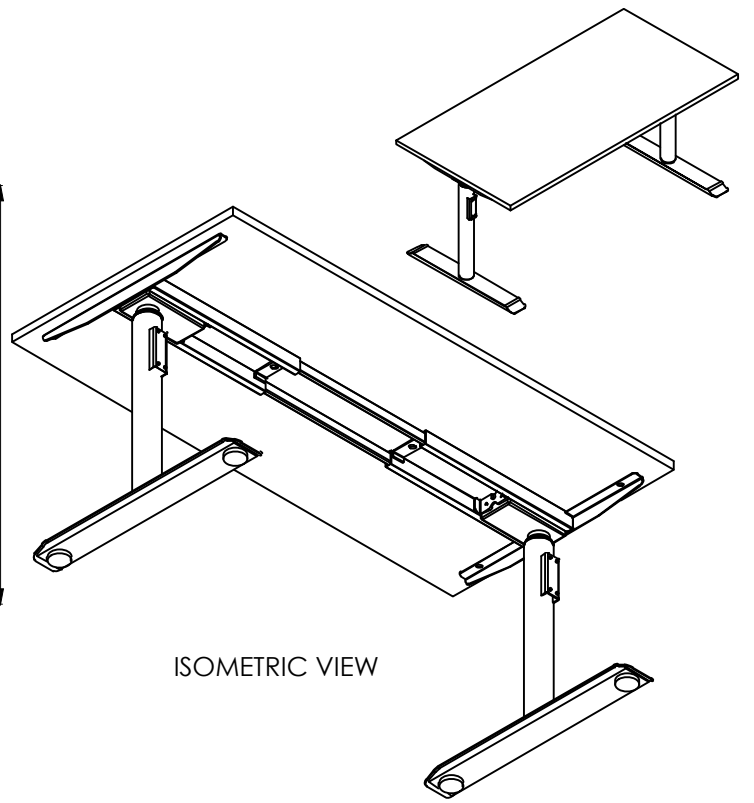

PRODUCT CODE:
EDR-S-157-Round Leg

ASSEMBLED SIZE:
1500L X 750D

REMARKS:
w/o Cable tray

TOP VIEW

ISOMETRIC VIEW

FRONT VIEW

SIDE VIEW

TOP VIEW

ISOMETRIC VIEW

FRONT VIEW

SIDE VIEW

640-1290 Adjustable

640-1290 Adjustable

PRODUCT CODE:
EDR-S-157-Round Leg
ASSEMBLED SIZE:
1500L X 750W

REMARKS:
with Cable tray

TOP VIEW

FRONT VIEW

SIDE VIEW

PRODUCT CODE:
EDR-ARM+TRAY

ASSEMBLED SIZE:
-

REMARKS:
-