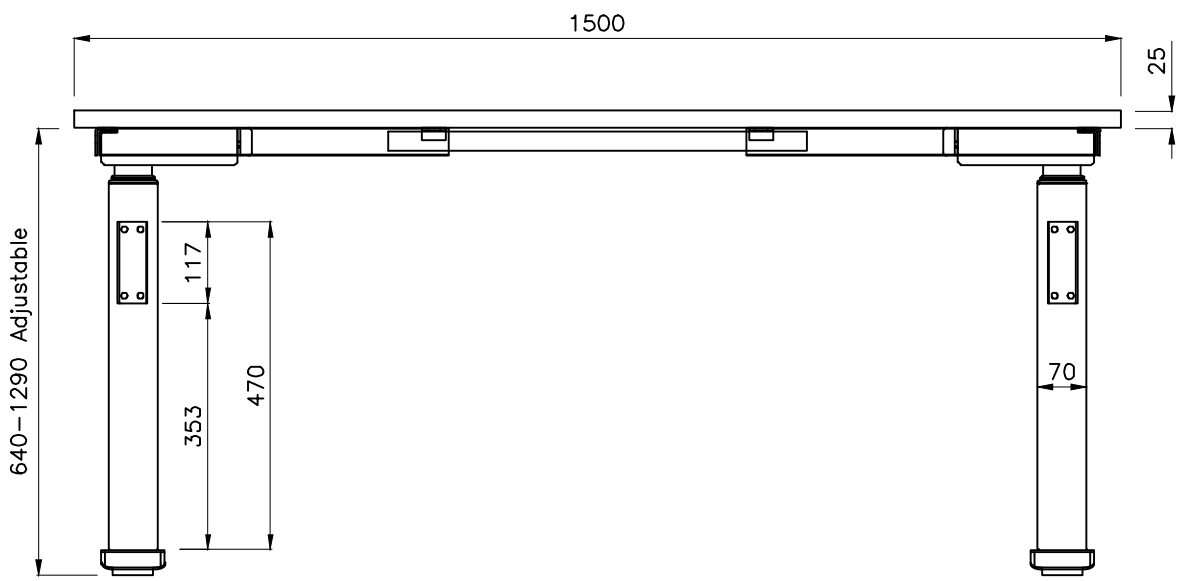

PRODUCT CODE:
EDR-S-157-Round Leg

ASSEMBLED SIZE:
1500L X 750D

REMARKS:
w/o Cable tray

TOP VIEW

ISOMETRIC VIEW

FRONT VIEW

SIDE VIEW

TOP VIEW

ISOMETRIC VIEW

FRONT VIEW

SIDE VIEW

640-1290 Adjustable

640-1290 Adjustable

PRODUCT CODE:
EDR-S-157-Round Leg
ASSEMBLED SIZE:
1500L X 750W

REMARKS:
with Cable tray

TOP VIEW

FRONT VIEW

SIDE VIEW

PRODUCT CODE:
EDR-ARM+TRAY

ASSEMBLED SIZE:
-

REMARKS:
-