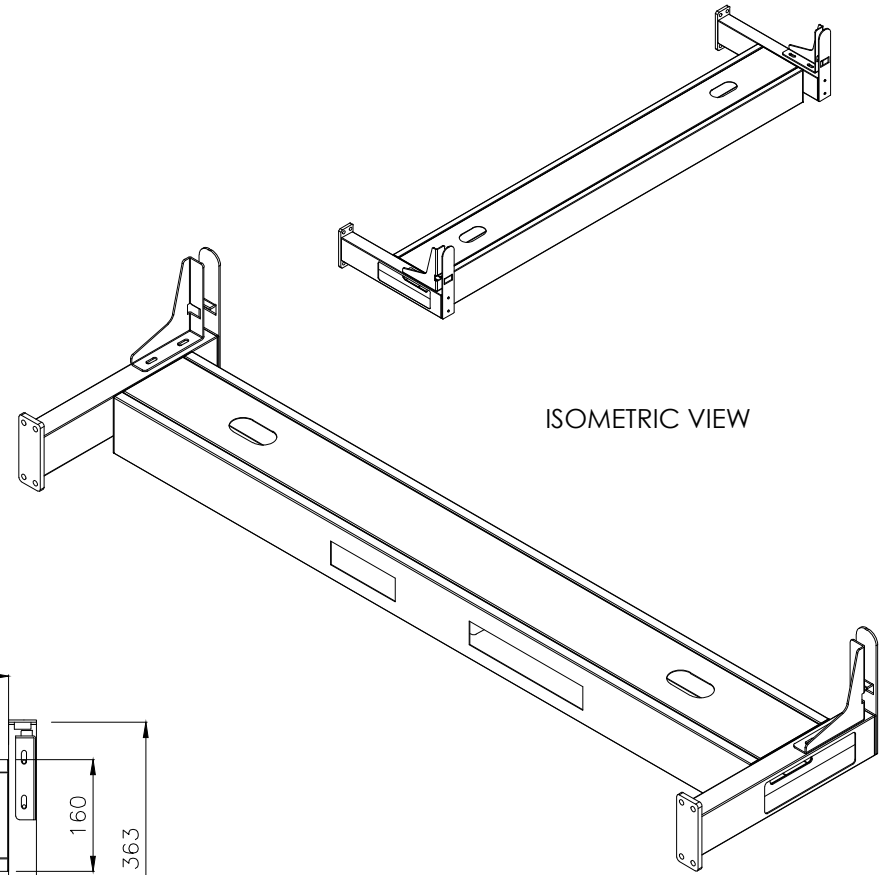

PRODUCT CODE:
EDR-S-157-Round Leg

ASSEMBLED SIZE:
1500L X 750D

REMARKS:
w/o Cable tray

TOP VIEW

ISOMETRIC VIEW

FRONT VIEW

SIDE VIEW

TOP VIEW

ISOMETRIC VIEW

FRONT VIEW

SIDE VIEW

640-1290 Adjustable

640-1290 Adjustable

PRODUCT CODE:
EDR-S-157-Round Leg
ASSEMBLED SIZE:
1500L X 750W

REMARKS:
with Cable tray

TOP VIEW

FRONT VIEW

SIDE VIEW

PRODUCT CODE:
EDR-ARM+TRAY

ASSEMBLED SIZE:
-

REMARKS:
-