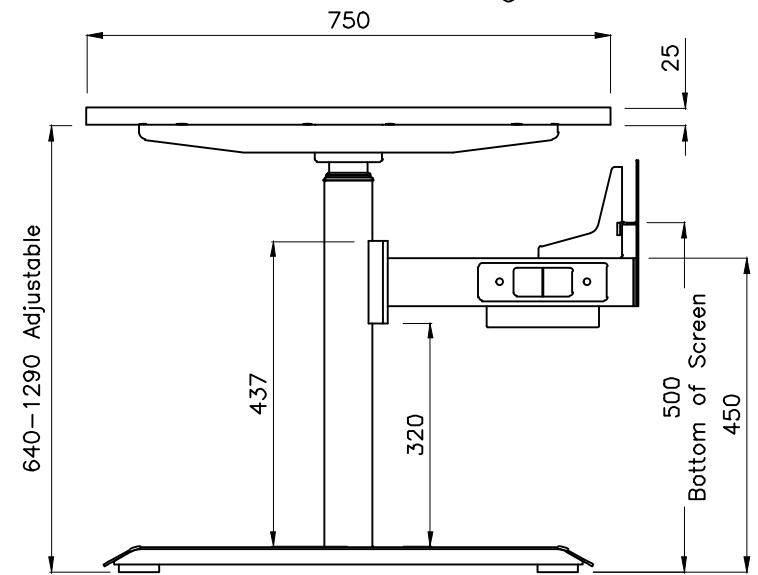

PRODUCT CODE:
EDR-S-157-Round Leg

ASSEMBLED SIZE:
1500L X 750D

REMARKS:
w/o Cable tray

TOP VIEW

ISOMETRIC VIEW

FRONT VIEW

SIDE VIEW

TOP VIEW

ISOMETRIC VIEW

FRONT VIEW

SIDE VIEW

640-1290 Adjustable

640-1290 Adjustable

PRODUCT CODE:
EDR-S-157-Round Leg
ASSEMBLED SIZE:
1500L X 750W

REMARKS:
with Cable tray

TOP VIEW

FRONT VIEW

SIDE VIEW

PRODUCT CODE:
EDR-ARM+TRAY

ASSEMBLED SIZE:
-

REMARKS:
-