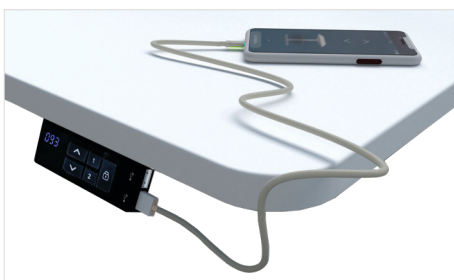

Controller: Digital display shows the height of the desk | Mounted under tabletop | 3 Height memory presets | Dual USB chargers included in control panel

FRAME COLOUR

Black

White

TOP COLOUR

White

Wild Oak

Natural Oak

Controller:

BLUETOOTH CONNECTOR

The Bluetooth dongle, enables wireless control of your Height Adjustable desk from your mobile device.

DUAL USB CHARGERS

Integrated USB charging points make charging your devices at work so easy.

3-DIGITAL DISPLAY

View the height of your desk on the 3-Digital Display.

ABOUT THE APP

The app, STAND UP PLS, provides a smarter and easier way to adjust your ergonomic desk. It allows you to control the height adjustable desk with seamless integration from your mobile device via Bluetooth.