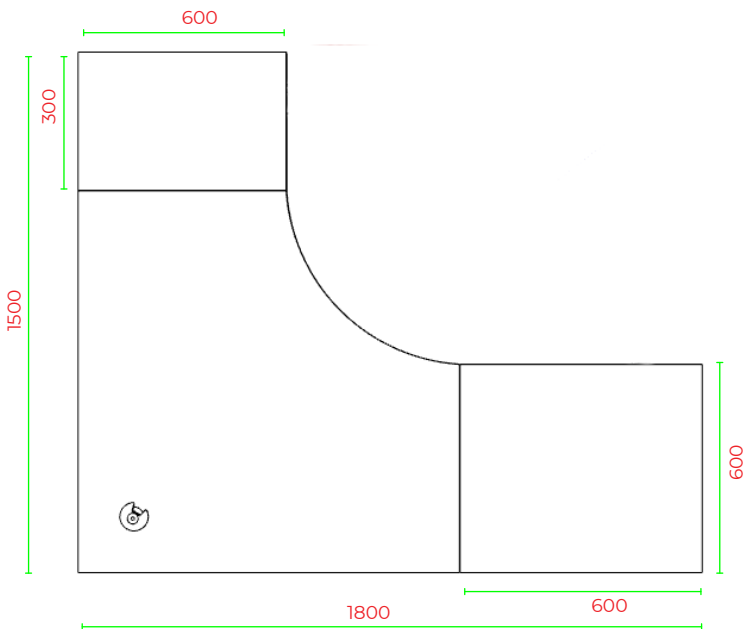

Office Range

R2O-WS15156

FRONT VIEW

BACK VIEW

TOP VIEW

SIDE VIEW

END VIEW

Office Workstations 600D

Office Range

R2O-WS15186

FRONT VIEW

BACK VIEW

TOP VIEW

1800 SIDE VIEW

END VIEW

Office Workstations 600D

Office Range

R20-WS18186

FRONT VIEW

BACK VIEW

TOP VIEW

SIDE VIEW

END VIEW

Office Workstations 600D

Office Range

R2O-WS21216

FRONT VIEW

BACK VIEW

TOP VIEW

SIDE VIEW

END VIEW