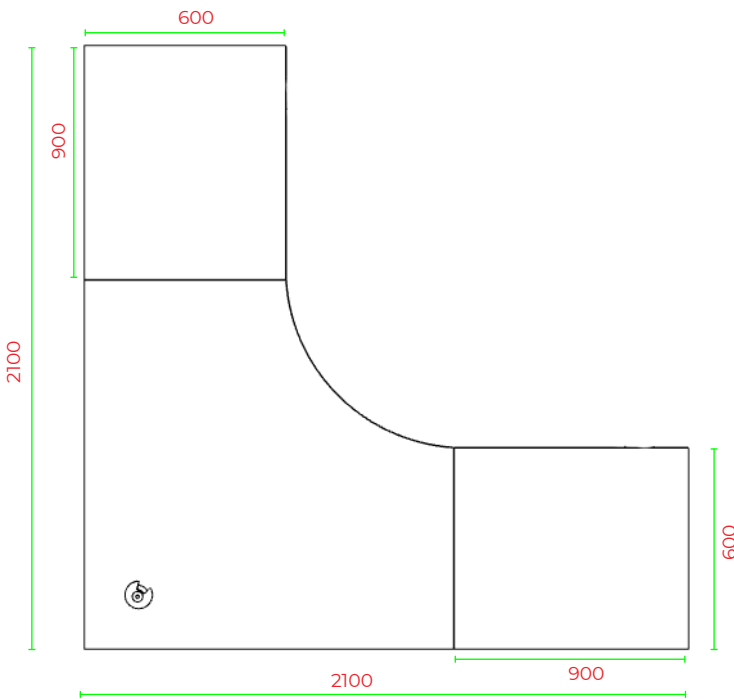

Office Workstations 600D

Office Range

R2O-WS12126

TOP VIEW

FRONT VIEW

SIDE VIEW

END VIEW

Office Workstations 600D

Office Range

R20-WS18186

FRONT VIEW

BACK VIEW

TOP VIEW

SIDE VIEW

END VIEW

Office Workstations 600D

Office Range

R2O-WS21216

FRONT VIEW

BACK VIEW

TOP VIEW

SIDE VIEW

END VIEW