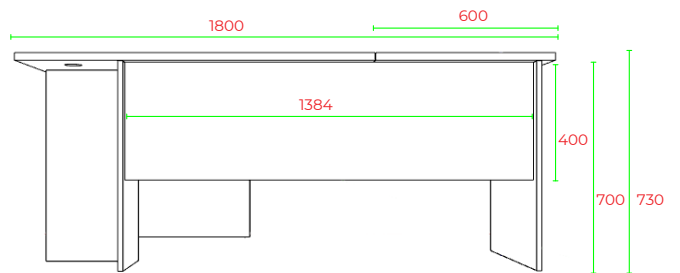

Office Range

R2O-WS15186

FRONT VIEW

BACK VIEW

TOP VIEW

1800 SIDE VIEW

END VIEW

Office Workstations 600D

Office Range

R20-WS18186

FRONT VIEW

BACK VIEW

TOP VIEW

SIDE VIEW

END VIEW

Office Workstations 600D

Office Range

R2O-WS21216

FRONT VIEW

BACK VIEW

TOP VIEW

SIDE VIEW

END VIEW