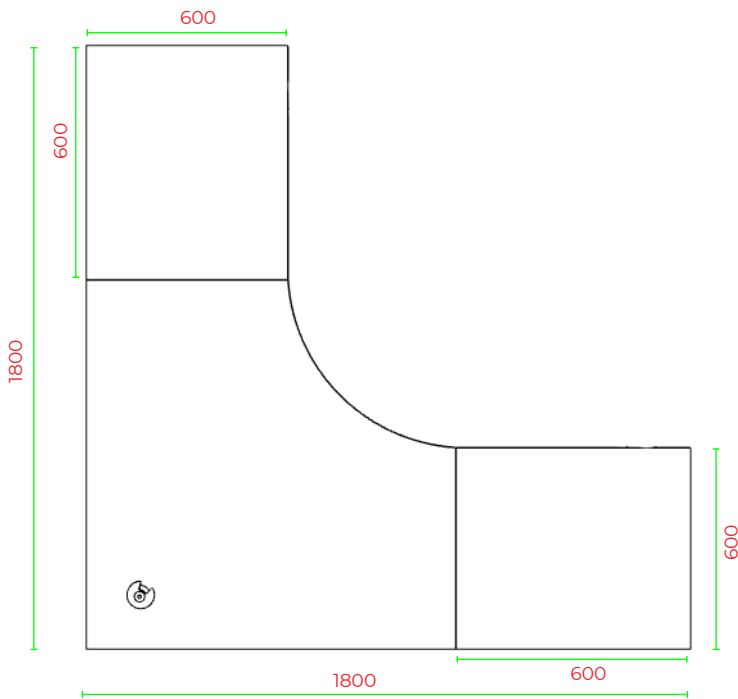

Office Workstations 600D

Office Range

R2O-WS12126

TOP VIEW

FRONT VIEW

SIDE VIEW

END VIEW

Office Workstations 600D

Office Range

R2O-WS15186

FRONT VIEW

BACK VIEW

TOP VIEW

1800 SIDE VIEW

END VIEW

Office Workstations 600D

Office Range

R20-WS18186

FRONT VIEW

BACK VIEW

TOP VIEW

SIDE VIEW

END VIEW

Office Workstations 600D

Office Range

R2O-WS21216

FRONT VIEW

BACK VIEW

TOP VIEW

SIDE VIEW

END VIEW