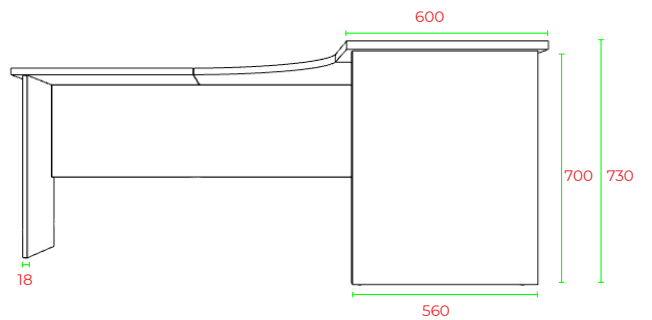

Office Range

R2O-WS15186

FRONT VIEW

BACK VIEW

TOP VIEW

1800 SIDE VIEW

END VIEW

Office Workstations 600D

Office Range

R20-WS18186

FRONT VIEW

BACK VIEW

TOP VIEW

SIDE VIEW

END VIEW

Office Workstations 600D

Office Range

R2O-WS21216

FRONT VIEW

BACK VIEW

TOP VIEW

SIDE VIEW

END VIEW