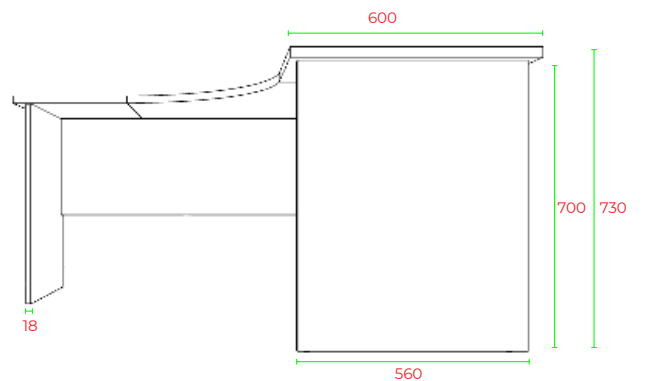

Office Range

R2O-WS15156

FRONT VIEW

BACK VIEW

TOP VIEW

SIDE VIEW

END VIEW

Office Workstations 600D

Office Range

R2O-WS15186

FRONT VIEW

BACK VIEW

TOP VIEW

1800 SIDE VIEW

END VIEW

Office Workstations 600D

Office Range

R20-WS18186

FRONT VIEW

BACK VIEW

TOP VIEW

SIDE VIEW

END VIEW

Office Workstations 600D

Office Range

R2O-WS21216

FRONT VIEW

BACK VIEW

TOP VIEW

SIDE VIEW

END VIEW