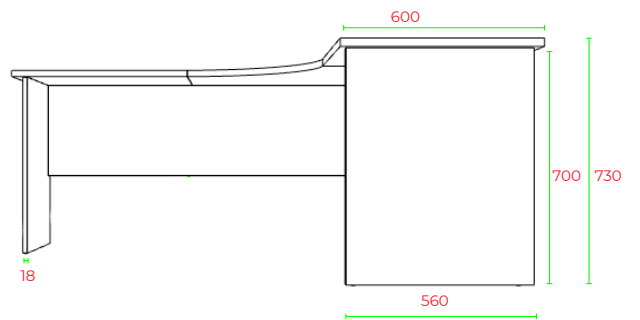

Office Range

R20-WS18186

FRONT VIEW

BACK VIEW

TOP VIEW

SIDE VIEW

END VIEW

Office Workstations 600D

Office Range

R2O-WS21216

FRONT VIEW

BACK VIEW

TOP VIEW

SIDE VIEW

END VIEW