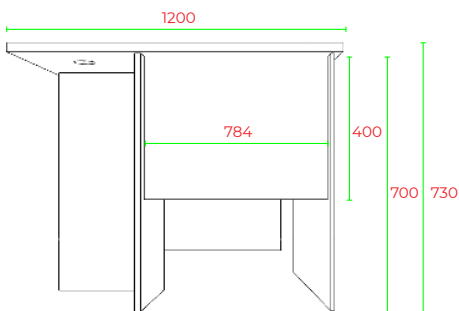

Office Workstations 600D

Office Range

R2O-WS12126

TOP VIEW

FRONT VIEW

SIDE VIEW

END VIEW

Office Workstations 600D

Office Range

R2O-WS15156

FRONT VIEW

BACK VIEW

TOP VIEW

SIDE VIEW

END VIEW

Office Workstations 600D

Office Range

R2O-WS15186

FRONT VIEW

BACK VIEW

TOP VIEW

1800 SIDE VIEW

END VIEW

Office Workstations 600D

Office Range

R20-WS18186

FRONT VIEW

BACK VIEW

TOP VIEW

SIDE VIEW

END VIEW

Office Workstations 600D