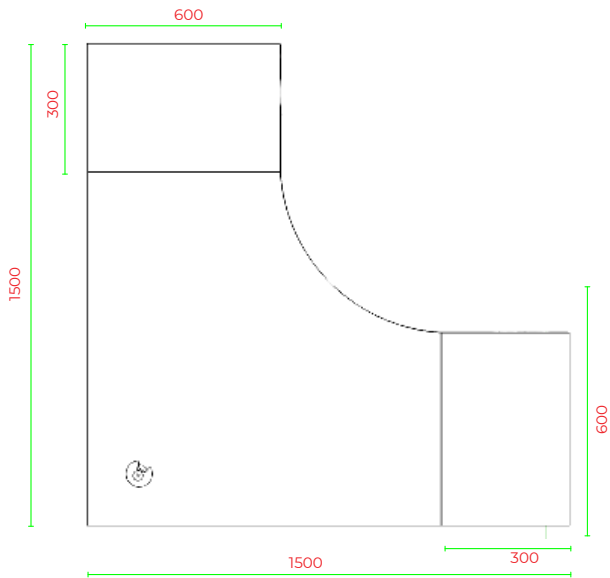

Office Workstations 600D

Office Range

R2O-WS12126

TOP VIEW

FRONT VIEW

SIDE VIEW

END VIEW

Office Workstations 600D

Office Range

R2O-WS15156

FRONT VIEW

BACK VIEW

TOP VIEW

SIDE VIEW

END VIEW

Office Workstations 600D

Office Range

R2O-WS15186

FRONT VIEW

BACK VIEW

TOP VIEW

1800 SIDE VIEW

END VIEW

Office Workstations 600D

Office Range

R20-WS18186

FRONT VIEW

BACK VIEW

TOP VIEW

SIDE VIEW

END VIEW

Office Workstations 600D