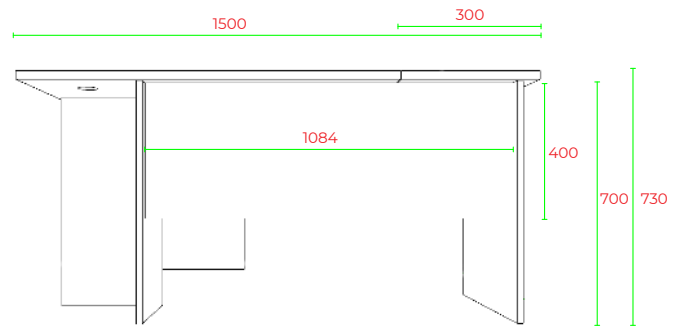

Office Workstations 600D

Office Range

R2O-WS12126

TOP VIEW

FRONT VIEW

SIDE VIEW

END VIEW

Office Workstations 600D

Office Range

R2O-WS15156

FRONT VIEW

BACK VIEW

TOP VIEW

SIDE VIEW

END VIEW

Office Workstations 600D

Office Range

R2O-WS15186

FRONT VIEW

BACK VIEW

TOP VIEW

1800 SIDE VIEW

END VIEW

Office Workstations 600D

Office Range

R20-WS18186

FRONT VIEW

BACK VIEW

TOP VIEW

SIDE VIEW

END VIEW

Office Workstations 600D