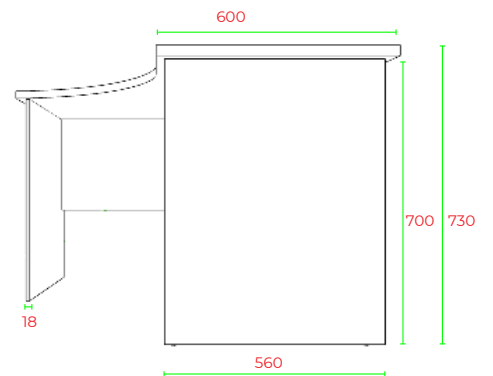

Office Workstations 600D

Office Range

R2O-WS12126

TOP VIEW

FRONT VIEW

SIDE VIEW

END VIEW

Office Workstations 600D

Office Range

R2O-WS15156

FRONT VIEW

BACK VIEW

TOP VIEW

SIDE VIEW

END VIEW

Office Workstations 600D

Office Range

R2O-WS15186

FRONT VIEW

BACK VIEW

TOP VIEW

1800 SIDE VIEW

END VIEW

Office Workstations 600D

Office Range

R2O-WS21216

FRONT VIEW

BACK VIEW

TOP VIEW

SIDE VIEW

END VIEW