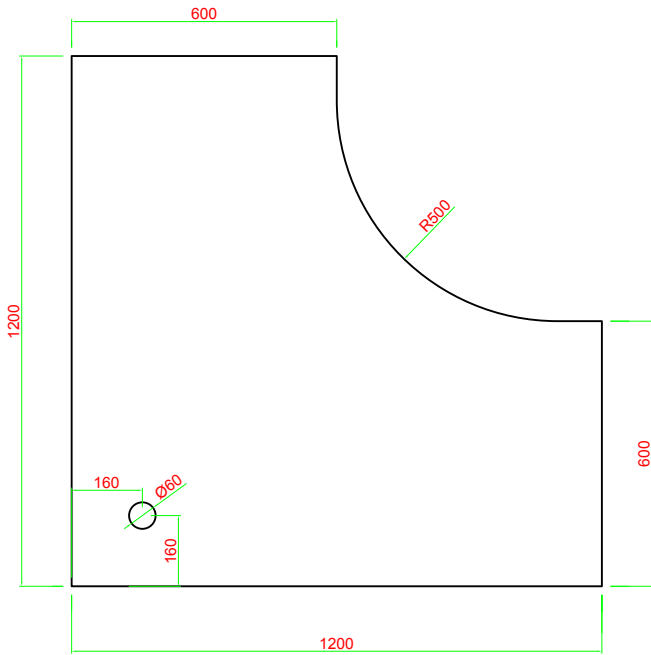

Office Workstations 600D

Office Range

R2O-WS12126

TOP VIEW

FRONT VIEW

SIDE VIEW

END VIEW

Office Workstations 600D

Office Range

R2O-WS15156

FRONT VIEW

BACK VIEW

TOP VIEW

SIDE VIEW

END VIEW

Office Workstations 600D

Office Range

R20-WS18186

FRONT VIEW

BACK VIEW

TOP VIEW

SIDE VIEW

END VIEW

Office Workstations 600D

Office Range

R2O-WS21216

FRONT VIEW

BACK VIEW

TOP VIEW

SIDE VIEW

END VIEW