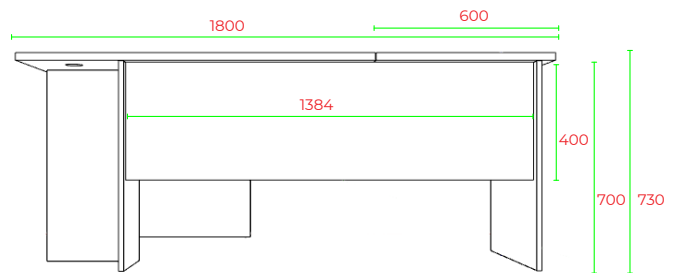

Office Range

R2O-WS15156

FRONT VIEW

BACK VIEW

TOP VIEW

SIDE VIEW

END VIEW

Office Workstations 600D

Office Range

R2O-WS15186

FRONT VIEW

BACK VIEW

TOP VIEW

1800 SIDE VIEW

END VIEW

Office Workstations 600D

Office Range

R20-WS18186

FRONT VIEW

BACK VIEW

TOP VIEW

SIDE VIEW

END VIEW

Office Workstations 600D

Office Range

R2O-WS21216

FRONT VIEW

BACK VIEW

TOP VIEW

SIDE VIEW

END VIEW