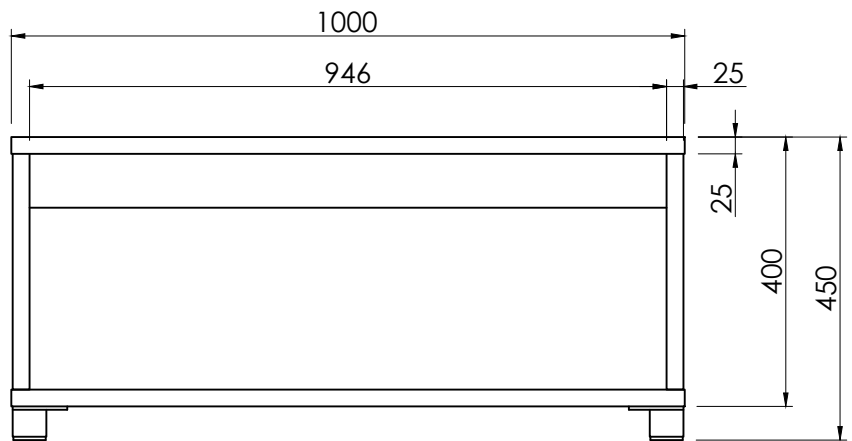

ISOMETRIC VIEW

TOP VIEW

SIDE VIEW

FRONT VIEW

READY2GO FURNITURE

PRODUCT CODE:
ST - CT10

ASSEMBLED SIZE:
450H x 1000W x 500D

REMARKS: