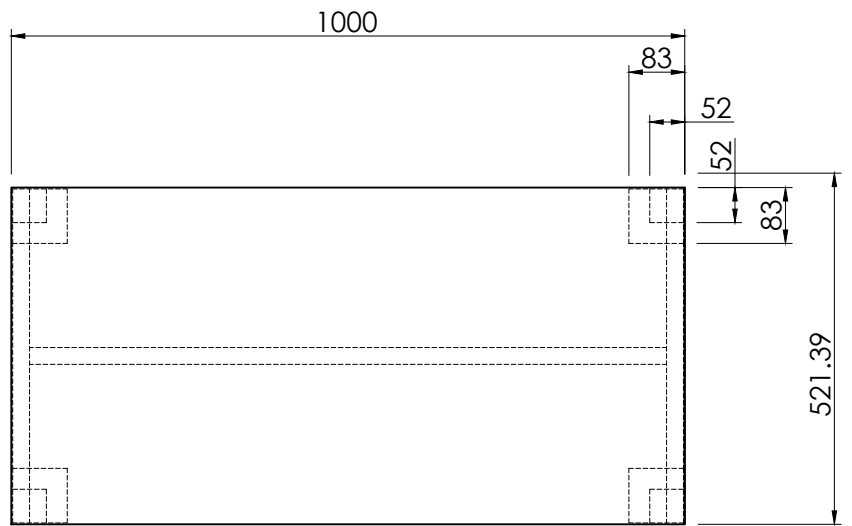

ISOMETRIC VIEW

TOP VIEW

SIDE VIEW

FRONT VIEW

READY2GO FURNITURE

PRODUCT CODE:
ST - CT10

ASSEMBLED SIZE:
450H x 1000W x 500D

REMARKS: