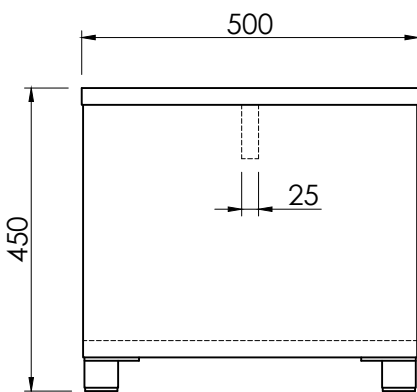

ISOMETRIC VIEW

TOP VIEW

SIDE VIEW

FRONT VIEW

READY2GO FURNITURE

PRODUCT CODE:
ST - CT10

ASSEMBLED SIZE:
450H x 1000W x 500D

REMARKS: