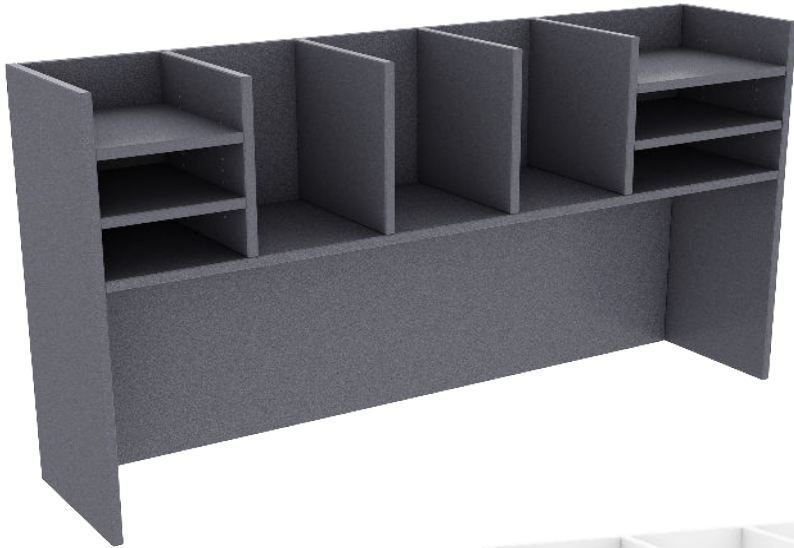

Desk Caddy Hutch

R20-HU12 / R20-HU15 / R20 - HU18

FEATURES

- Assembled Size 750H x 330 D, 400mm Clearance
- 2x Adj Shelves Portrait and Landscape
- Landscape Shelves designed for A3 Paper
- Portrait Shelves Designed for A4 Paper
- Knock In Fittings Screw into DeskTop
- Credenza Underneath

COLOUR

-  White
-  Ironstone

Desk Caddy Hutch

Caddy Hutch 1200L

Assembled: 1200L x 330D x 750H

- 1 Carton: 1225L x 815W x 95H
 - 33KG / 0.07m³
-

Caddy Hutch 1500L

Assembled: 1500L x 330D x 750H

- 1 Carton: 1525L x 815W x 95H
 - 39KG / 0.08m³
-