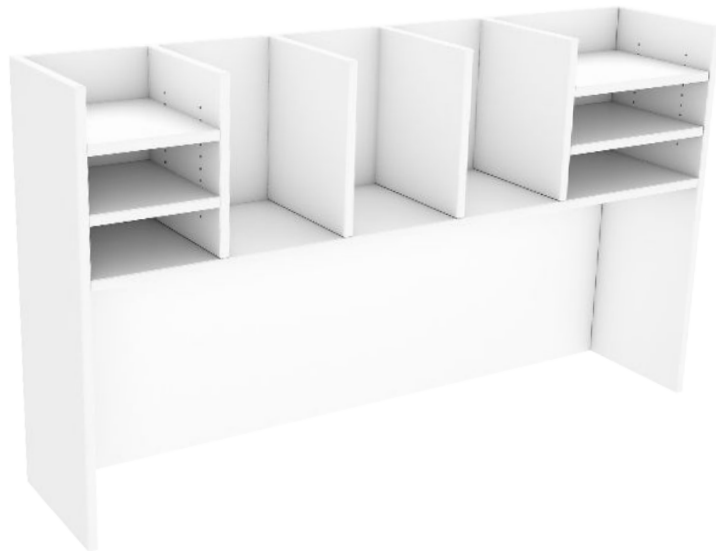

Desk Caddy Hutch

R20-HU12 / R20-HU15 / R20 - HU18

FEATURES

- Assembled Size 750H x 330 D, 400mm Clearance
- 2x Adj Shelves Portrait and Landscape
- Landscape Shelves designed for A3 Paper
- Portrait Shelves Designed for A4 Paper
- Knock In Fittings Screw into DeskTop
- Credenza Underneath

COLOUR

-  White
-  Ironstone

Desk Caddy Hutch

Caddy Hutch 1200L

Assembled: 1200L x 330D x 750H

- 1 Carton: 1225L x 815W x 95H
 - 33KG / 0.07m³
-

Caddy Hutch 1500L

Assembled: 1500L x 330D x 750H

- 1 Carton: 1525L x 815W x 95H
 - 39KG / 0.08m³
-