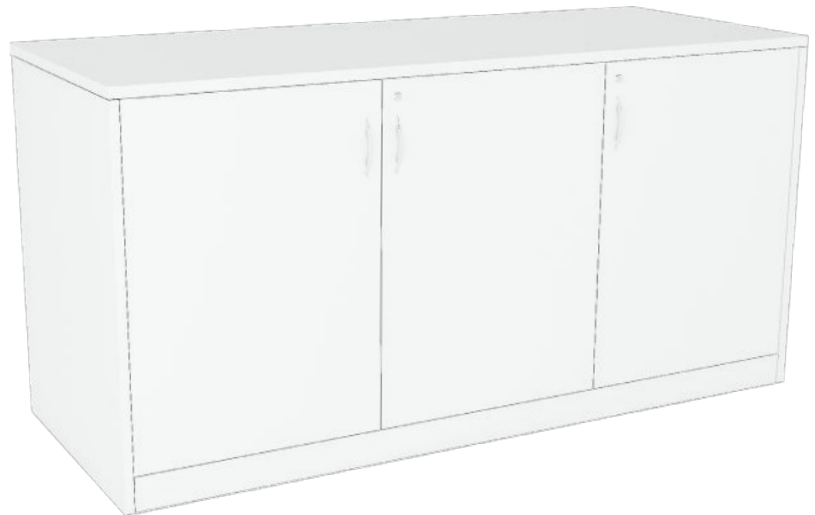

Hinged Door Credenza

R20-HU12 / R20-HU15 / R20 - HU18

FEATURES

- Hinged Door Locking Credenza
- 900H x 600D
- 900 and 1200 units have 2x Doors
- 1500 3x Doors
- 1800 4x Doors
- 24mm Rear Overhang for Skirting
- Longer 128mm Handles
- 1 internal adjustable shelf
- 774mm Internal height clearance

COLOUR

White

Wild Oak

Hinged Door Credenza

R2O-HINCUI9 Hinged Door Credenza 900L

Assembled: 900L x 600D x 900H

- 1 Carton: 960L x 920W x 150H / 52KG / 0.132m³
 - Only size with the option of white OR wild oak
-

R2O-HINCUI12 Hinged Door Credenza 1200L

Assembled: 1200L x 600D x 900H

- 2 Cartons: 66KG / 0.0153m³
 - 1. 1260L x 660W x 115H / 40KG / 0.096m³
 - 2. 1220L x 930W x 50H / 26KG / 0.057m³
-

R2O-HINCUI15 Hinged Door Credenza 1500L

Assembled: 1500L x 600D x 900H

- 2 Cartons: 85KG / 0.210m³
 - 1. 1560L x 660W x 135H / 53KG / 0.139m³
 - 2. 1520L x 930W x 50H / 32KG / 0.071m³
-

R2O-HINCUI18 Hinged Door Credenza 1800L

Assembled: 1800L x 600D x 900H