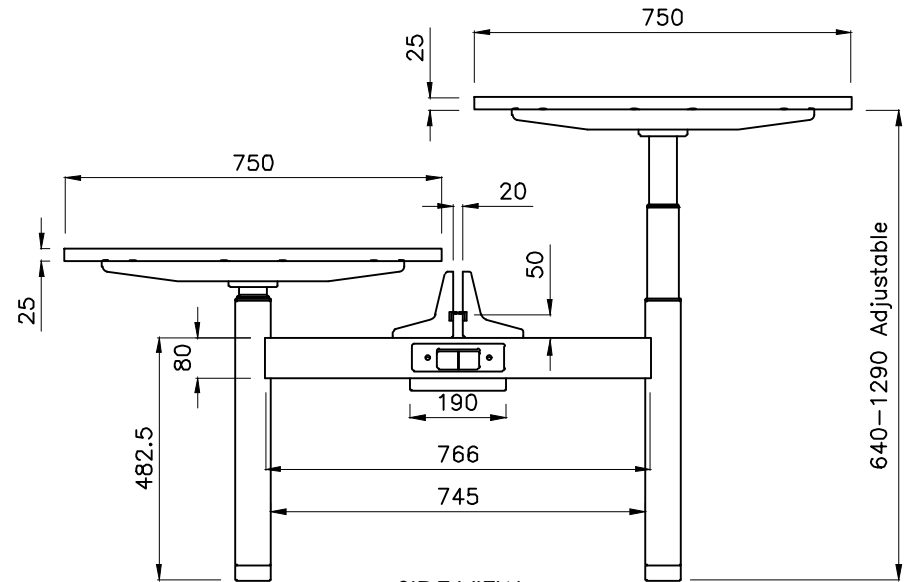

PRODUCT CODE:
EDR-B2B-157-Round Leg

ASSEMBLED SIZE:
1500L X 750D

REMARKS:
with Cable tray

TOP VIEW

ISOMETRIC VIEW

FRONT VIEW

SIDE VIEW

PRODUCT CODE:
EDR-B2B-157-Round Leg
ASSEMBLED SIZE:
1500L X 750D

REMARKS:
w/o Cable tray

TOP VIEW

FRONT VIEW

SIDE VIEW

PRODUCT CODE:
EDR-ARM+TRAY

ASSEMBLED SIZE:
-

REMARKS:
-