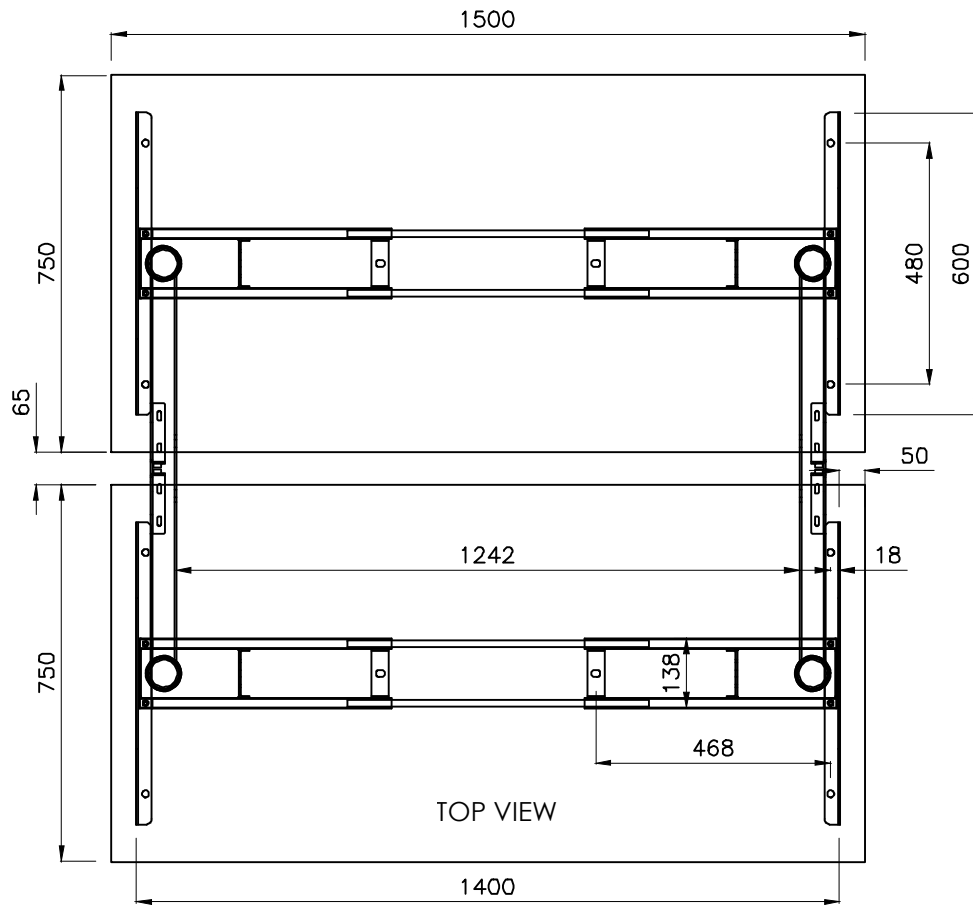

PRODUCT CODE:
EDR-B2B-157-Round Leg

ASSEMBLED SIZE:
1500L X 750D

REMARKS:
with Cable tray

TOP VIEW

ISOMETRIC VIEW

FRONT VIEW

SIDE VIEW

PRODUCT CODE:
EDR-B2B-157-Round Leg
ASSEMBLED SIZE:
1500L X 750D

REMARKS:
w/o Cable tray

TOP VIEW

FRONT VIEW

SIDE VIEW

PRODUCT CODE:
EDR-ARM+TRAY

ASSEMBLED SIZE:
-

REMARKS:
-