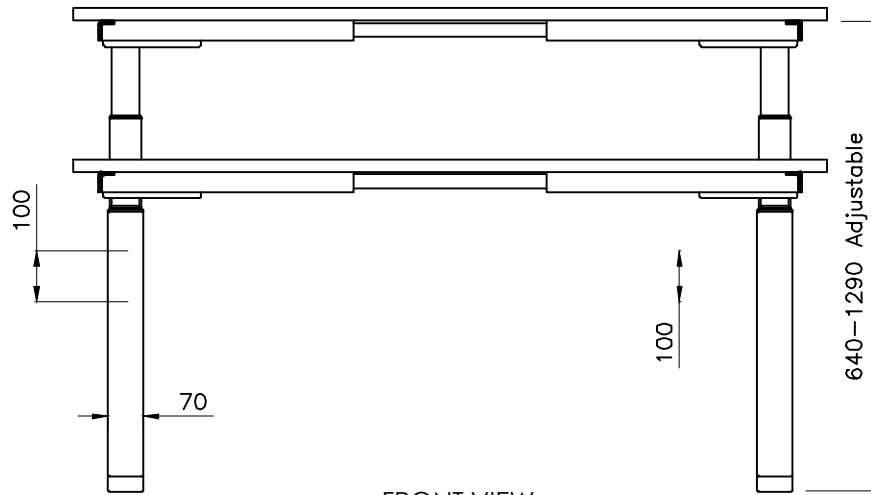

PRODUCT CODE:
EDR-B2B-157-Round Leg

ASSEMBLED SIZE:
1500L X 750D

REMARKS:
with Cable tray

TOP VIEW

ISOMETRIC VIEW

FRONT VIEW

SIDE VIEW

PRODUCT CODE:
EDR-B2B-157-Round Leg
ASSEMBLED SIZE:
1500L X 750D

REMARKS:
w/o Cable tray

TOP VIEW

FRONT VIEW

SIDE VIEW

PRODUCT CODE:
EDR-ARM+TRAY

ASSEMBLED SIZE:
-

REMARKS:
-