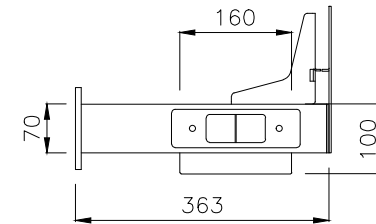

PRODUCT CODE:
EDR-B2B-157-Round Leg

ASSEMBLED SIZE:
1500L X 750D

REMARKS:
with Cable tray

TOP VIEW

ISOMETRIC VIEW

FRONT VIEW

SIDE VIEW

PRODUCT CODE:
EDR-B2B-157-Round Leg
ASSEMBLED SIZE:
1500L X 750D

REMARKS:
w/o Cable tray

TOP VIEW

FRONT VIEW

SIDE VIEW

PRODUCT CODE:
EDR-ARM+TRAY

ASSEMBLED SIZE:
-

REMARKS:
-