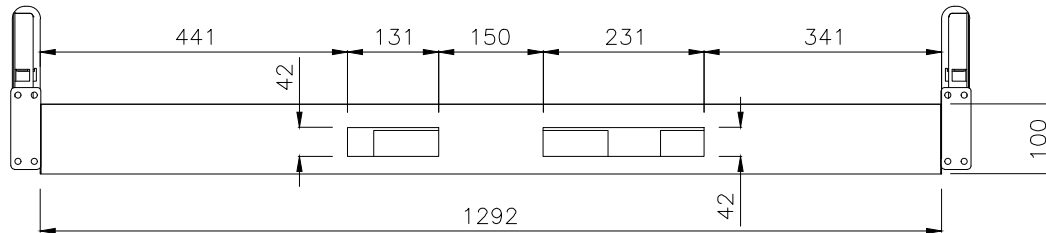

PRODUCT CODE:
EDR-B2B-157-Round Leg

ASSEMBLED SIZE:
1500L X 750D

REMARKS:
with Cable tray

TOP VIEW

ISOMETRIC VIEW

FRONT VIEW

SIDE VIEW

PRODUCT CODE:
EDR-B2B-157-Round Leg
ASSEMBLED SIZE:
1500L X 750D

REMARKS:
w/o Cable tray

TOP VIEW

FRONT VIEW

SIDE VIEW

PRODUCT CODE:
EDR-ARM+TRAY

ASSEMBLED SIZE:
-

REMARKS:
-