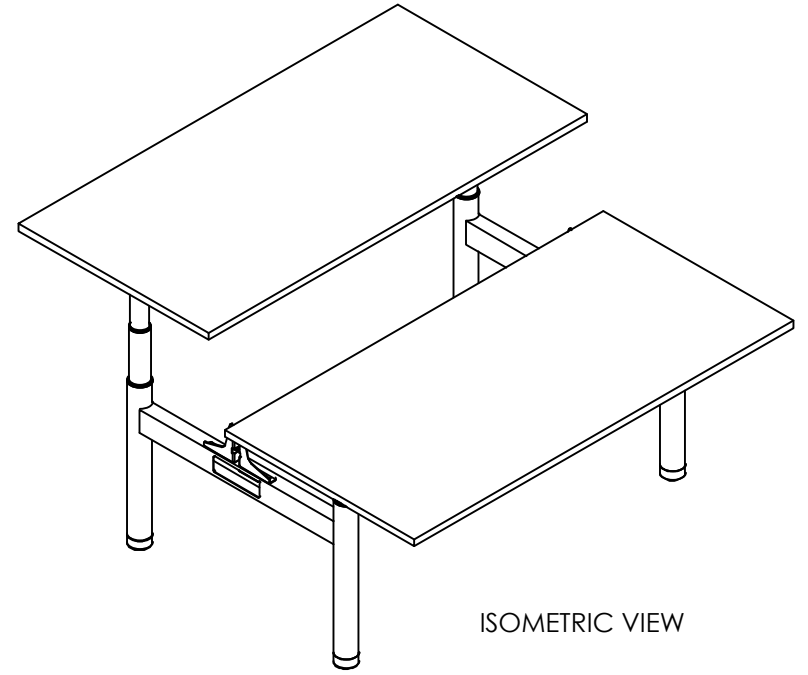

PRODUCT CODE:
EDR-B2B-157-Round Leg

ASSEMBLED SIZE:
1500L X 750D

REMARKS:
with Cable tray

TOP VIEW

ISOMETRIC VIEW

FRONT VIEW

SIDE VIEW

PRODUCT CODE:
EDR-B2B-157-Round Leg
ASSEMBLED SIZE:
1500L X 750D

REMARKS:
w/o Cable tray

TOP VIEW

FRONT VIEW

SIDE VIEW

PRODUCT CODE:
EDR-ARM+TRAY

ASSEMBLED SIZE:
-

REMARKS:
-