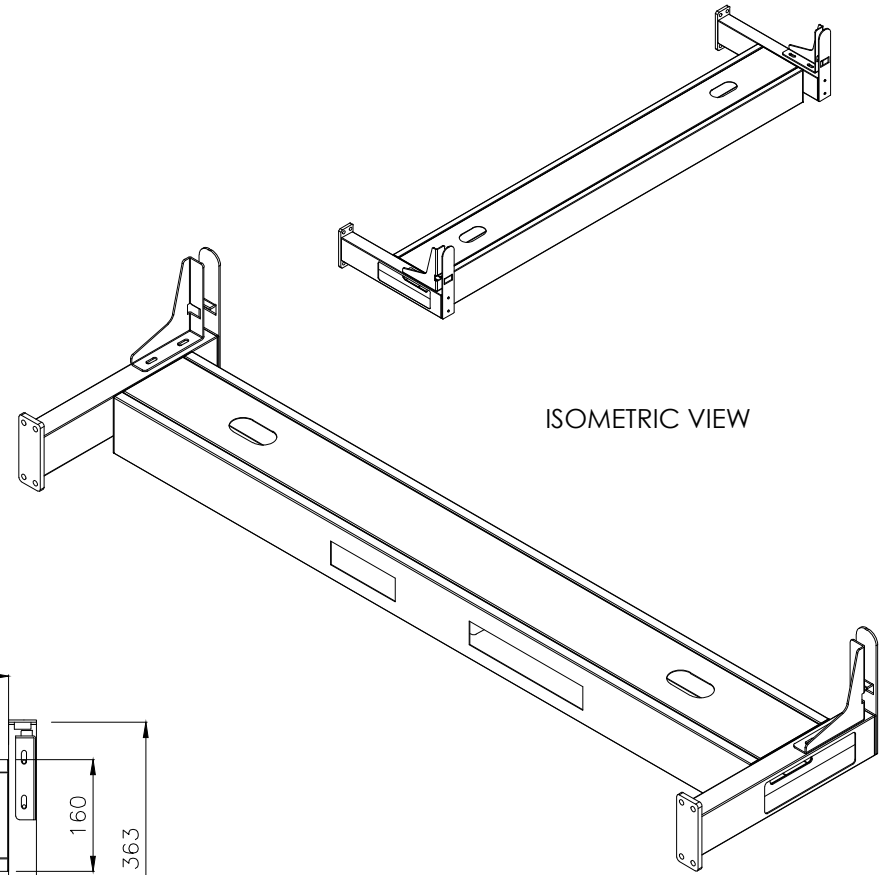

PRODUCT CODE:
EDR-B2B-157-Round Leg

ASSEMBLED SIZE:
1500L X 750D

REMARKS:
with Cable tray

TOP VIEW

ISOMETRIC VIEW

FRONT VIEW

SIDE VIEW

PRODUCT CODE:
EDR-B2B-157-Round Leg
ASSEMBLED SIZE:
1500L X 750D

REMARKS:
w/o Cable tray

TOP VIEW

FRONT VIEW

SIDE VIEW

PRODUCT CODE:
EDR-ARM+TRAY

ASSEMBLED SIZE:
-

REMARKS:
-