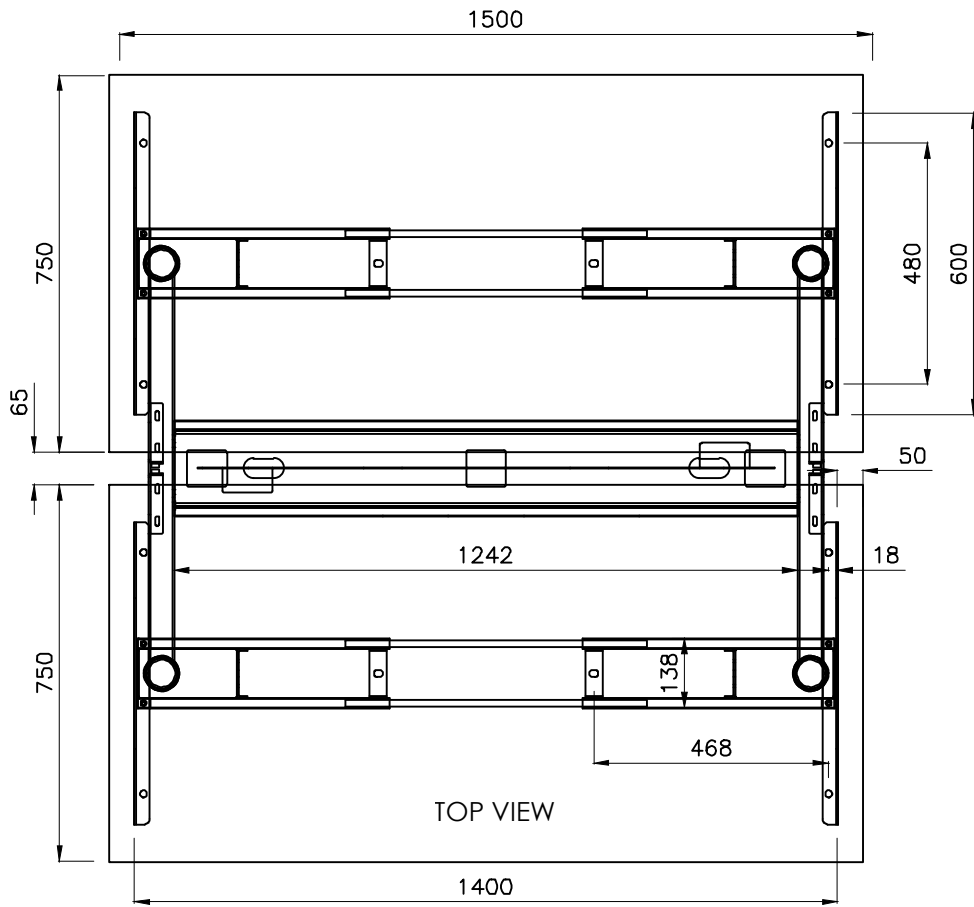

PRODUCT CODE:
EDR-B2B-157-Round Leg

ASSEMBLED SIZE:
1500L X 750D

REMARKS:
with Cable tray

TOP VIEW

ISOMETRIC VIEW

FRONT VIEW

SIDE VIEW

PRODUCT CODE:
EDR-B2B-157-Round Leg
ASSEMBLED SIZE:
1500L X 750D

REMARKS:
w/o Cable tray

TOP VIEW

FRONT VIEW

SIDE VIEW

PRODUCT CODE:
EDR-ARM+TRAY

ASSEMBLED SIZE:
-

REMARKS:
-