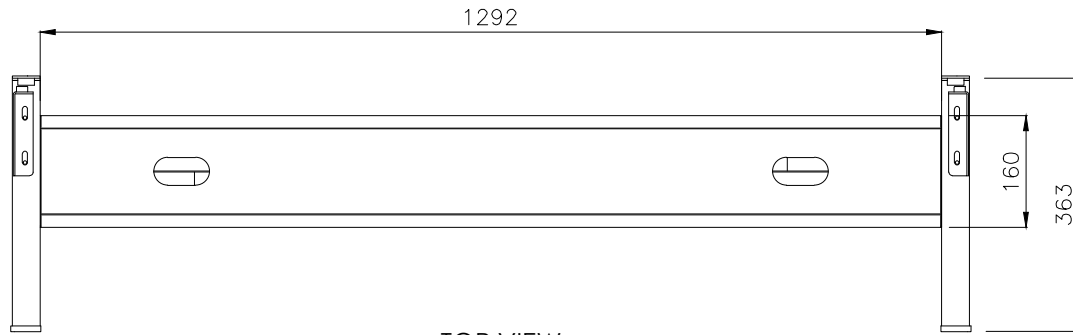

PRODUCT CODE:
EDR-B2B-157-Round Leg

ASSEMBLED SIZE:
1500L X 750D

REMARKS:
with Cable tray

TOP VIEW

ISOMETRIC VIEW

FRONT VIEW

SIDE VIEW

PRODUCT CODE:
EDR-B2B-157-Round Leg
ASSEMBLED SIZE:
1500L X 750D

REMARKS:
w/o Cable tray

TOP VIEW

FRONT VIEW

SIDE VIEW

PRODUCT CODE:
EDR-ARM+TRAY

ASSEMBLED SIZE:
-

REMARKS:
-