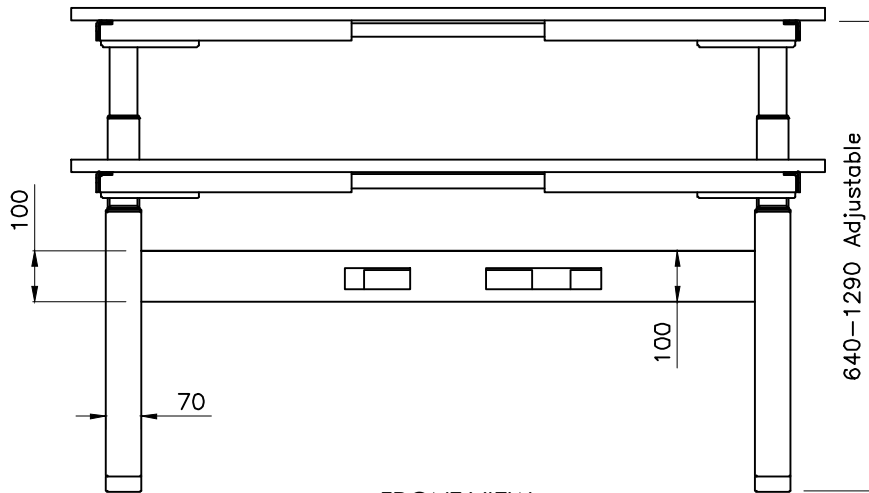

PRODUCT CODE:
EDR-B2B-157-Round Leg

ASSEMBLED SIZE:
1500L X 750D

REMARKS:
with Cable tray

TOP VIEW

ISOMETRIC VIEW

FRONT VIEW

SIDE VIEW

PRODUCT CODE:
EDR-B2B-157-Round Leg
ASSEMBLED SIZE:
1500L X 750D

REMARKS:
w/o Cable tray

TOP VIEW

FRONT VIEW

SIDE VIEW

PRODUCT CODE:
EDR-ARM+TRAY

ASSEMBLED SIZE:
-

REMARKS:
-