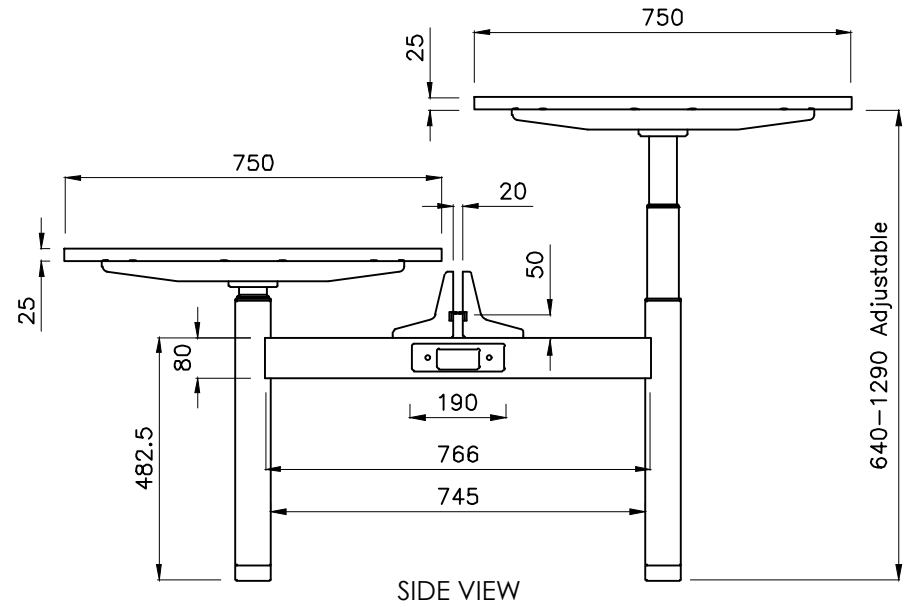

PRODUCT CODE:
EDR-B2B-157-Round Leg

ASSEMBLED SIZE:
1500L X 750D

REMARKS:
with Cable tray

TOP VIEW

ISOMETRIC VIEW

FRONT VIEW

SIDE VIEW

PRODUCT CODE:
EDR-B2B-157-Round Leg
ASSEMBLED SIZE:
1500L X 750D

REMARKS:
w/o Cable tray

TOP VIEW

FRONT VIEW

SIDE VIEW

PRODUCT CODE:
EDR-ARM+TRAY

ASSEMBLED SIZE:
-

REMARKS:
-