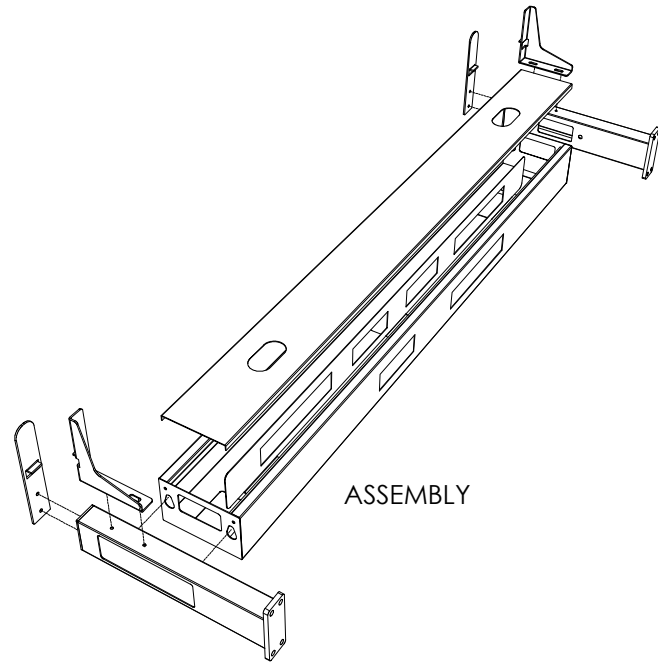

PRODUCT CODE:
EDR-B2B-157-Round Leg

ASSEMBLED SIZE:
1500L X 750D

REMARKS:
with Cable tray

TOP VIEW

ISOMETRIC VIEW

FRONT VIEW

SIDE VIEW

PRODUCT CODE:
EDR-B2B-157-Round Leg
ASSEMBLED SIZE:
1500L X 750D

REMARKS:
w/o Cable tray

TOP VIEW

FRONT VIEW

SIDE VIEW

PRODUCT CODE:
EDR-ARM+TRAY

ASSEMBLED SIZE:
-

REMARKS:
-