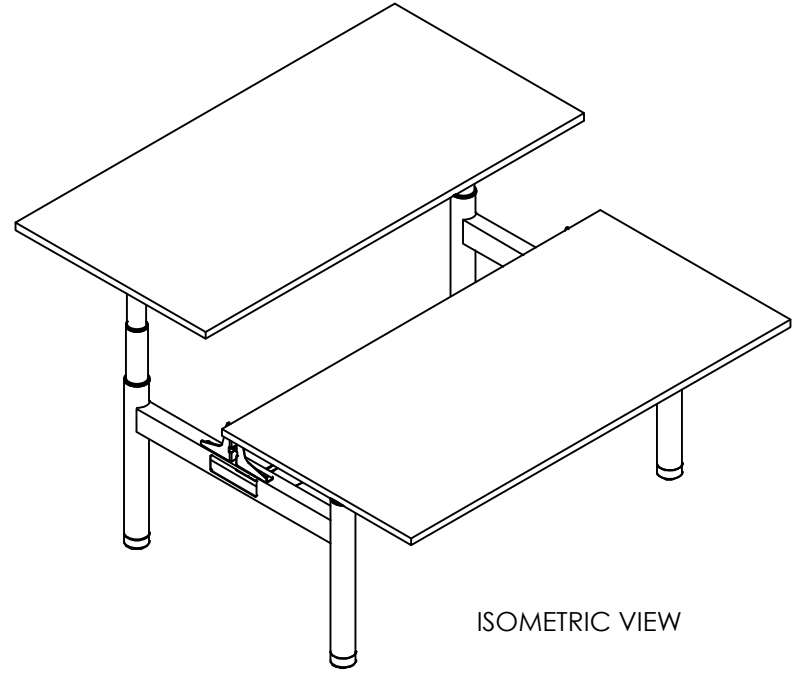

PRODUCT CODE:
EDR-B2B-157-Round Leg

ASSEMBLED SIZE:
1500L X 750D

REMARKS:
with Cable tray

TOP VIEW

ISOMETRIC VIEW

FRONT VIEW

SIDE VIEW

PRODUCT CODE:
EDR-B2B-157-Round Leg
ASSEMBLED SIZE:
1500L X 750D

REMARKS:
w/o Cable tray

TOP VIEW

FRONT VIEW

SIDE VIEW

PRODUCT CODE:
EDR-ARM+TRAY

ASSEMBLED SIZE:
-

REMARKS:
-