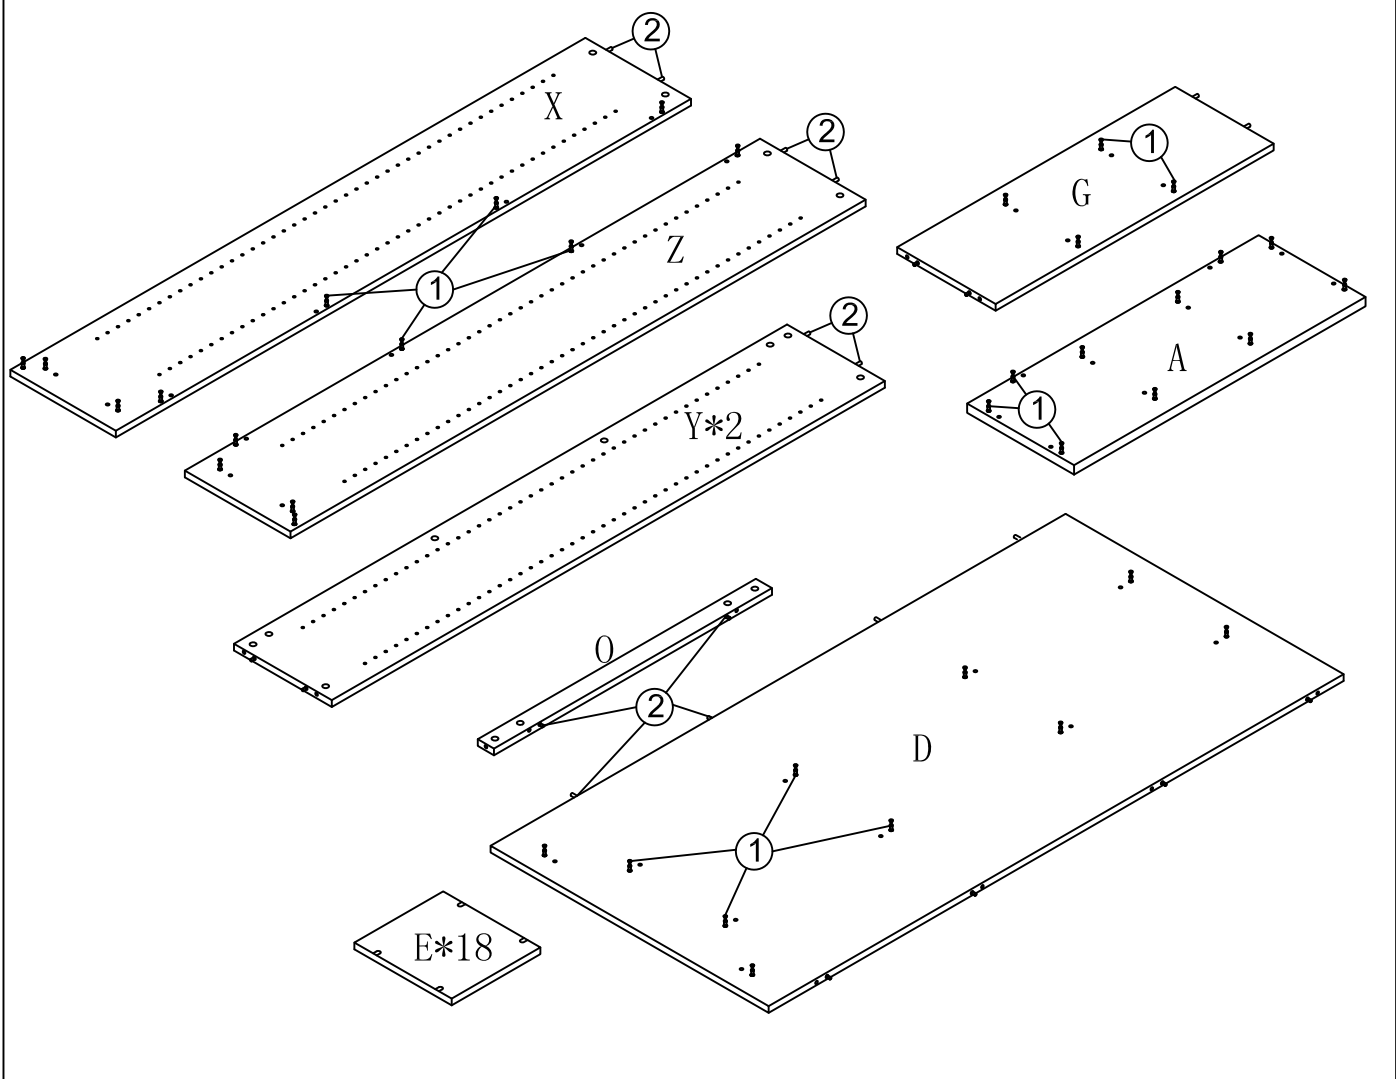

pin 6x35

①
40 PCS

Dowel 8x30

②
38 PCS

Bolt Minifix

③
72 PCS

Cam Cover

④
40 PCS