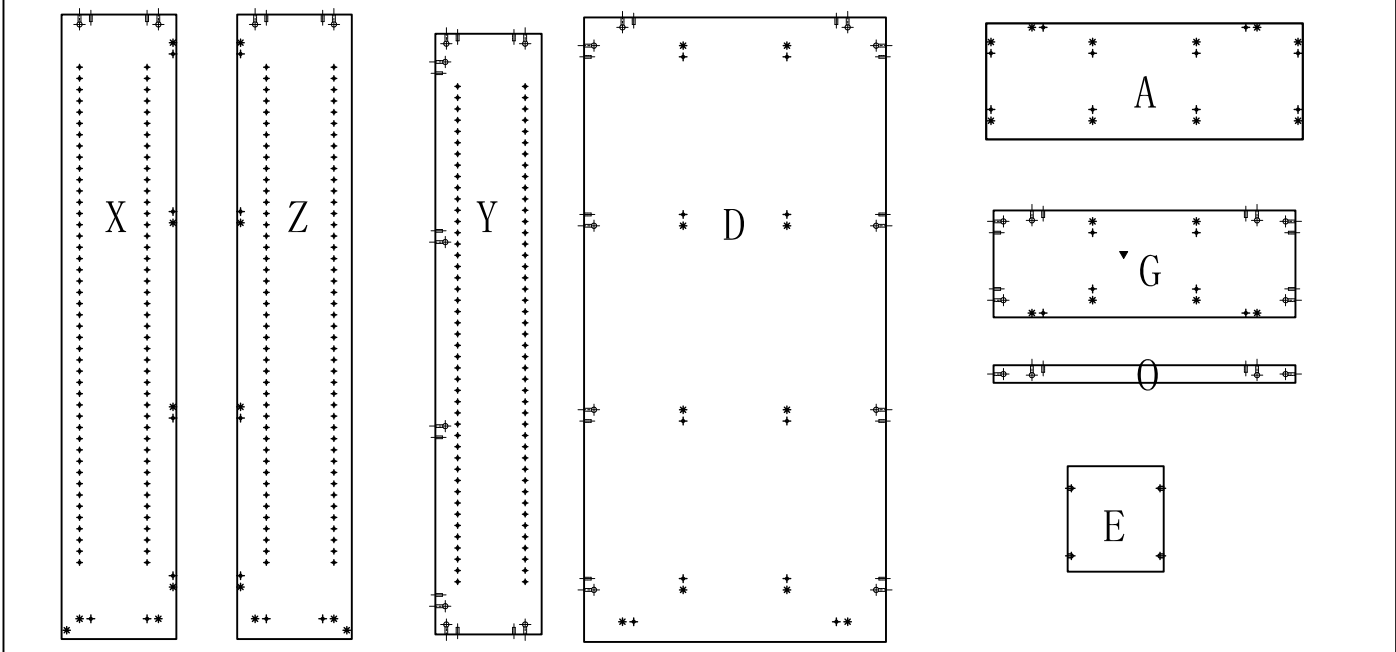

pin 6x35

①
40 PCS

Dowel 8x30

②
38 PCS

Bolt Minifix

③
72 PCS

Cam Cover

④
40 PCS