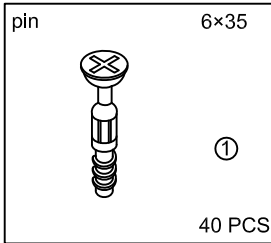

READY2GO

**ASSEMBLY INSTRUCTIONS
R20-PH12**

2

3

4

5

6

7

READY2GO

**ASSEMBLY INSTRUCTIONS
R20-PH18**

pin 6x35

 ①
 40 PCS

Dowel 8x30

 ②
 38 PCS

Bolt Minifix

 ③
 72 PCS

Cam Cover

 ④
 40 PCS

2

3

4

5

6

7