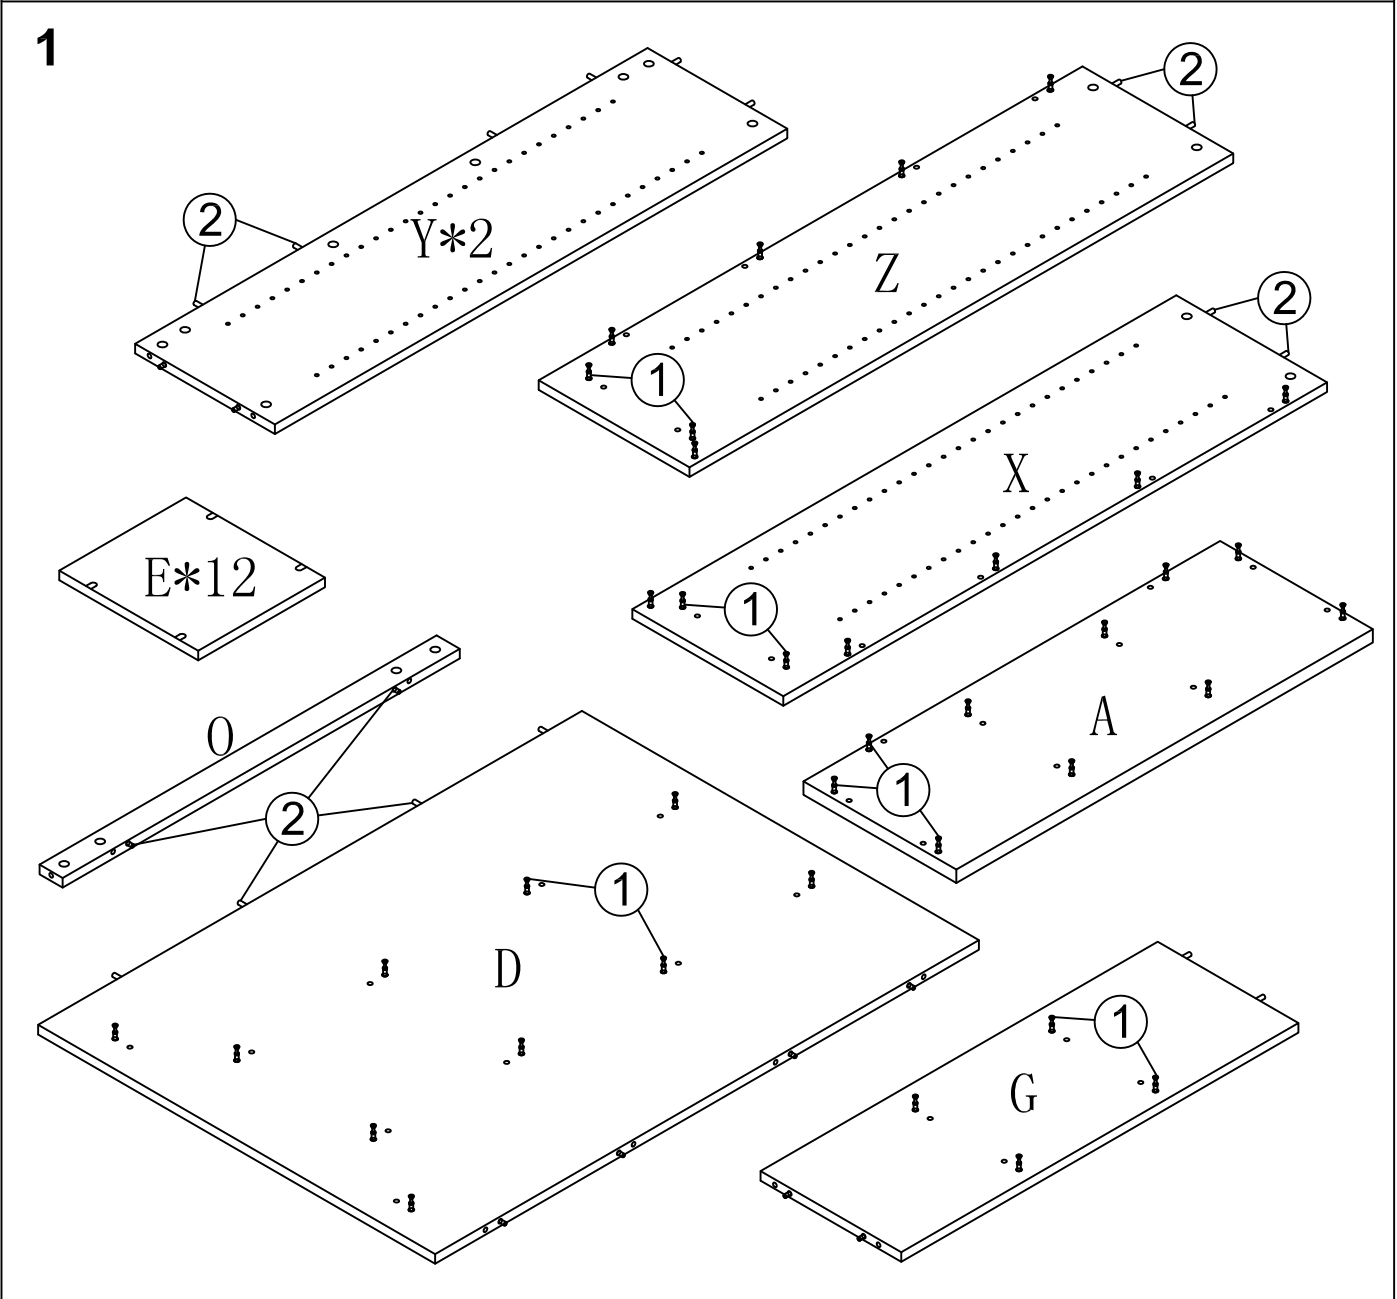

READY2GO

**ASSEMBLY INSTRUCTIONS
R20-PH12**

2

3

4

5

6

7

READY2GO

**ASSEMBLY INSTRUCTIONS
R20-PH18**

pin 6x35

 ①
 40 PCS

Dowel 8x30

 ②
 38 PCS

Bolt Minifix

 ③
 72 PCS

Cam Cover

 ④
 40 PCS

2

3

4

5

6

7