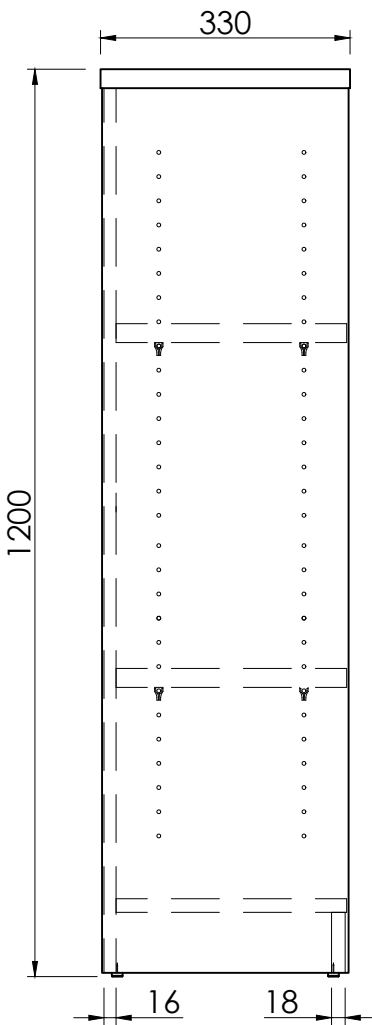

ISOMETRIC VIEW

FRONT VIEW

SIDE VIEW

TOP VIEW

READY2GO FURNITURE

PRODUCT CODE:
R20 - BC9 -

ASSEMBLED SIZE:
900H x 900W x 330D

REMARKS:
2 Cartons - BCT12 + BCB9

© 2018
READY TO GO FURNITURE PTY LTD

ISOMETRIC VIEW

SIDE VIEW

FRONT VIEW

TOP VIEW

ISOMETRIC VIEW

TOP VIEW

SIDE VIEW

FRONT VIEW