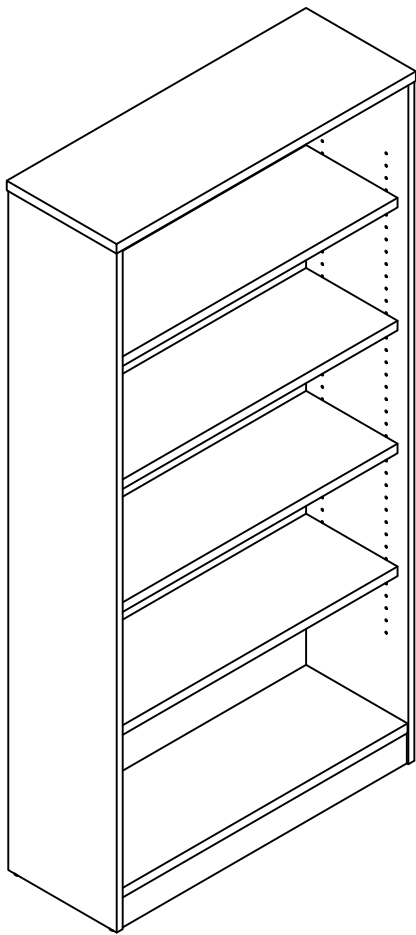

ISOMETRIC VIEW

FRONT VIEW

SIDE VIEW

TOP VIEW

READY2GO FURNITURE

PRODUCT CODE:
R20 - BC9 -

ASSEMBLED SIZE:
900H x 900W x 330D

REMARKS:
2 Cartons - BCT12 + BCB9

© 2018
READY TO GO FURNITURE PTY LTD

ISOMETRIC VIEW

SIDE VIEW

FRONT VIEW

TOP VIEW

ISOMETRIC VIEW

TOP VIEW

SIDE VIEW

FRONT VIEW