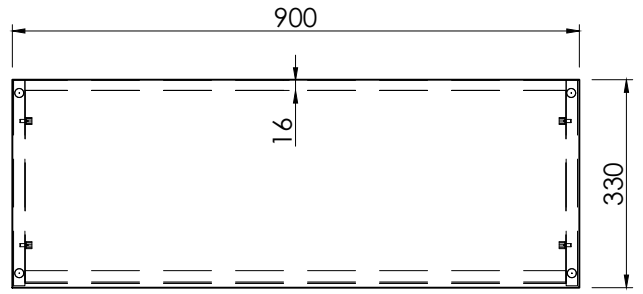

ISOMETRIC VIEW

FRONT VIEW

SIDE VIEW

TOP VIEW

READY2GO FURNITURE

PRODUCT CODE:
R20 - BC9 -

ASSEMBLED SIZE:
900H x 900W x 330D

REMARKS:
2 Cartons - BCT12 + BCB9

© 2018
READY TO GO FURNITURE PTY LTD

ISOMETRIC VIEW

SIDE VIEW

FRONT VIEW

TOP VIEW

ISOMETRIC VIEW

TOP VIEW

SIDE VIEW

FRONT VIEW