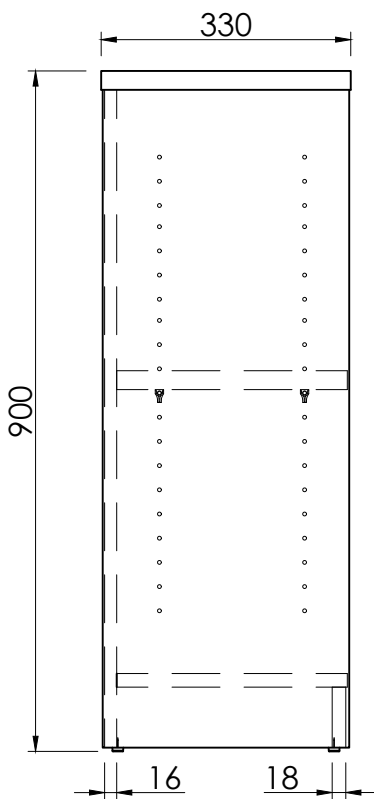

ISOMETRIC VIEW

FRONT VIEW

SIDE VIEW

TOP VIEW

READY2GO FURNITURE

PRODUCT CODE:
R20 - BC9 -

ASSEMBLED SIZE:
900H x 900W x 330D

REMARKS:
2 Cartons - BCT12 + BCB9

© 2018
READY TO GO FURNITURE PTY LTD

ISOMETRIC VIEW

SIDE VIEW

FRONT VIEW

TOP VIEW

ISOMETRIC VIEW

TOP VIEW

SIDE VIEW

FRONT VIEW