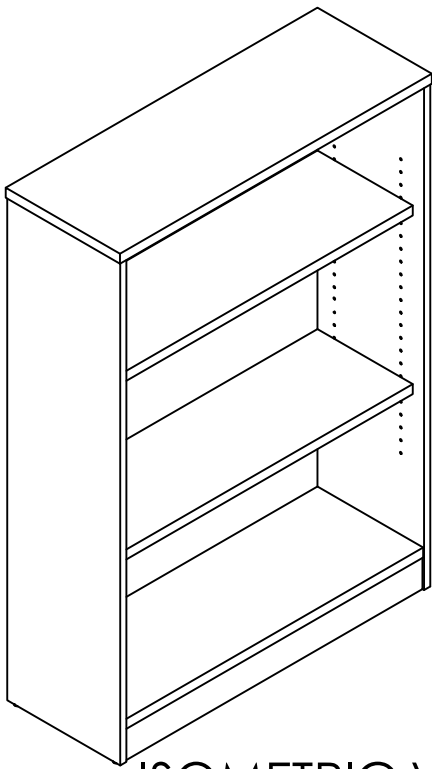

ISOMETRIC VIEW

FRONT VIEW

SIDE VIEW

TOP VIEW

READY2GO FURNITURE

PRODUCT CODE:
R20 - BC9 -

ASSEMBLED SIZE:
900H x 900W x 330D

REMARKS:
2 Cartons - BCT12 + BCB9

© 2018
READY TO GO FURNITURE PTY LTD

ISOMETRIC VIEW

SIDE VIEW

FRONT VIEW

TOP VIEW

ISOMETRIC VIEW

TOP VIEW

SIDE VIEW

FRONT VIEW