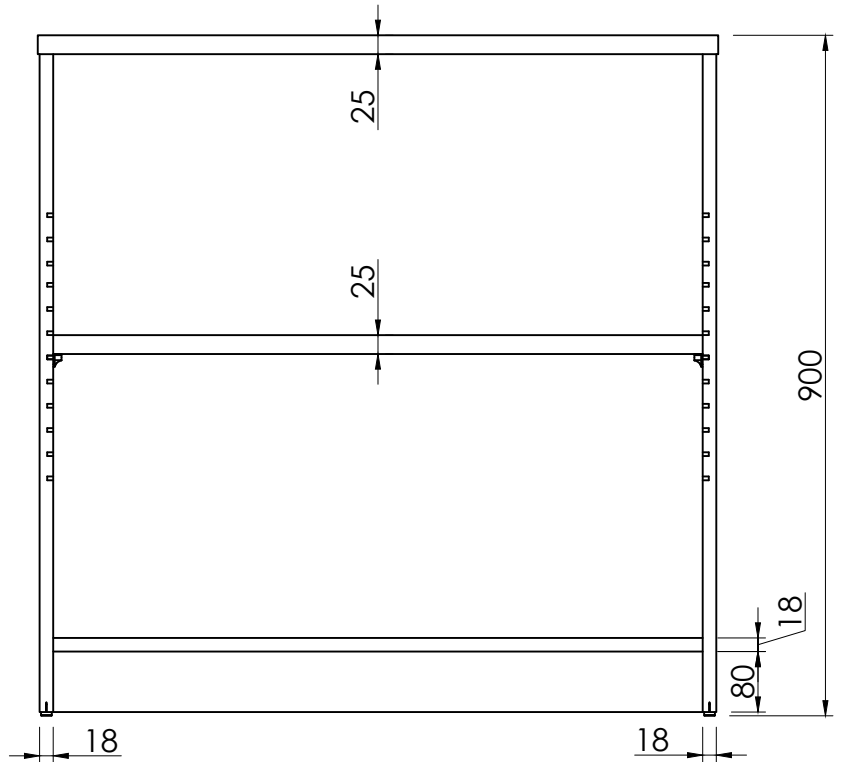

ISOMETRIC VIEW

FRONT VIEW

SIDE VIEW

TOP VIEW

READY2GO FURNITURE

PRODUCT CODE:
R20 - BC9 -

ASSEMBLED SIZE:
900H x 900W x 330D

REMARKS:
2 Cartons - BCT12 + BCB9

© 2018
READY TO GO FURNITURE PTY LTD

ISOMETRIC VIEW

SIDE VIEW

FRONT VIEW

TOP VIEW

ISOMETRIC VIEW

TOP VIEW

SIDE VIEW

FRONT VIEW