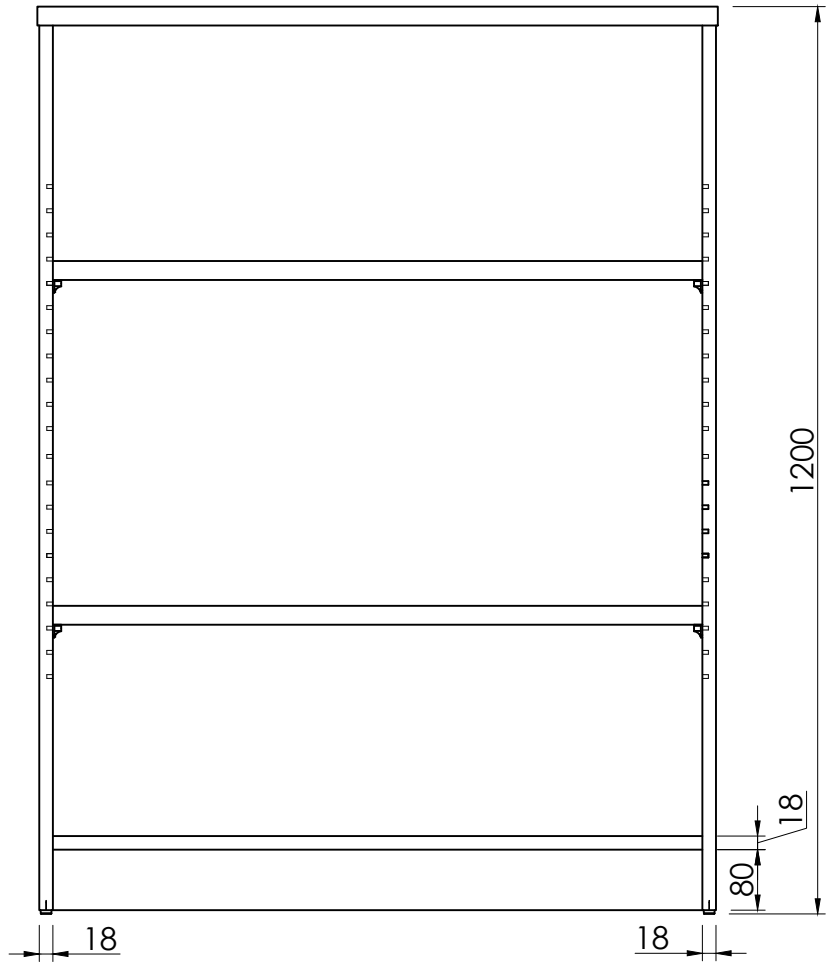

ISOMETRIC VIEW

FRONT VIEW

SIDE VIEW

TOP VIEW

READY2GO FURNITURE

PRODUCT CODE:
R20 - BC9 -

ASSEMBLED SIZE:
900H x 900W x 330D

REMARKS:
2 Cartons - BCT12 + BCB9

© 2018
READY TO GO FURNITURE PTY LTD

ISOMETRIC VIEW

SIDE VIEW

FRONT VIEW

TOP VIEW

ISOMETRIC VIEW

TOP VIEW

SIDE VIEW

FRONT VIEW