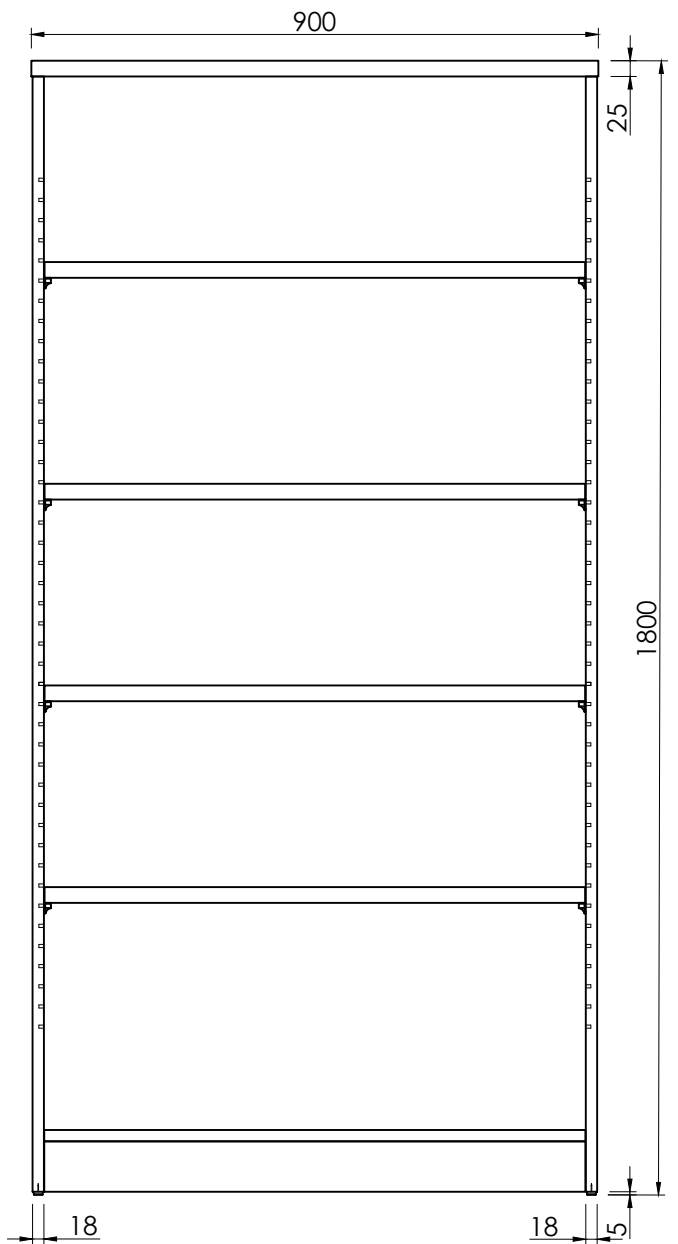

ISOMETRIC VIEW

FRONT VIEW

SIDE VIEW

TOP VIEW

READY2GO FURNITURE

PRODUCT CODE:
R20 - BC9 -

ASSEMBLED SIZE:
900H x 900W x 330D

REMARKS:
2 Cartons - BCT12 + BCB9

© 2018
READY TO GO FURNITURE PTY LTD

ISOMETRIC VIEW

SIDE VIEW

FRONT VIEW

TOP VIEW

ISOMETRIC VIEW

TOP VIEW

SIDE VIEW

FRONT VIEW