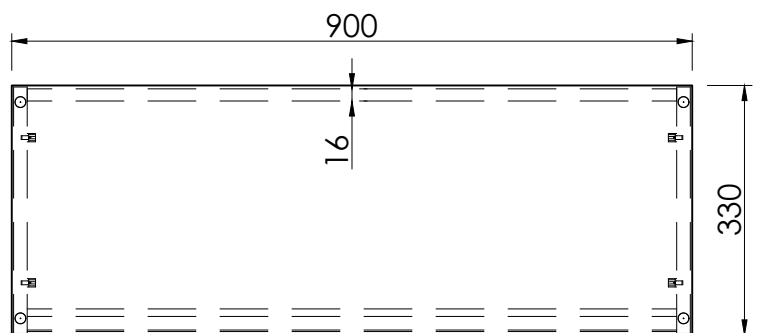

ISOMETRIC VIEW

FRONT VIEW

SIDE VIEW

TOP VIEW

READY2GO FURNITURE

PRODUCT CODE:
R20 - BC9 -

ASSEMBLED SIZE:
900H x 900W x 330D

REMARKS:
2 Cartons - BCT12 + BCB9

© 2018
READY TO GO FURNITURE PTY LTD

ISOMETRIC VIEW

SIDE VIEW

FRONT VIEW

TOP VIEW

ISOMETRIC VIEW

TOP VIEW

SIDE VIEW

FRONT VIEW