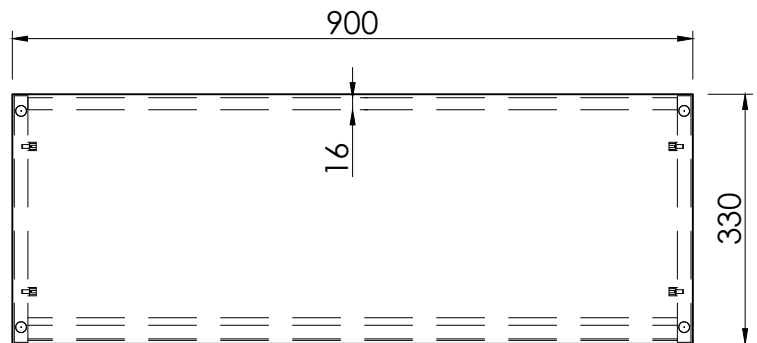

ISOMETRIC VIEW

FRONT VIEW

SIDE VIEW

TOP VIEW

READY2GO FURNITURE

PRODUCT CODE:
R20 - BC9 -

ASSEMBLED SIZE:
900H x 900W x 330D

REMARKS:
2 Cartons - BCT12 + BCB9

© 2018
READY TO GO FURNITURE PTY LTD

ISOMETRIC VIEW

SIDE VIEW

FRONT VIEW

TOP VIEW

ISOMETRIC VIEW

TOP VIEW

SIDE VIEW

FRONT VIEW