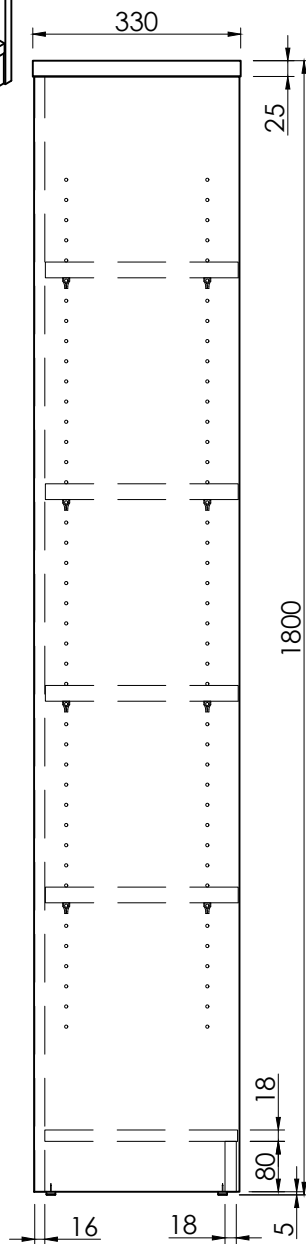

ISOMETRIC VIEW

FRONT VIEW

SIDE VIEW

TOP VIEW

READY2GO FURNITURE

PRODUCT CODE:
R20 - BC9 -

ASSEMBLED SIZE:
900H x 900W x 330D

REMARKS:
2 Cartons - BCT12 + BCB9

© 2018
READY TO GO FURNITURE PTY LTD

ISOMETRIC VIEW

SIDE VIEW

FRONT VIEW

TOP VIEW

ISOMETRIC VIEW

TOP VIEW

SIDE VIEW

FRONT VIEW