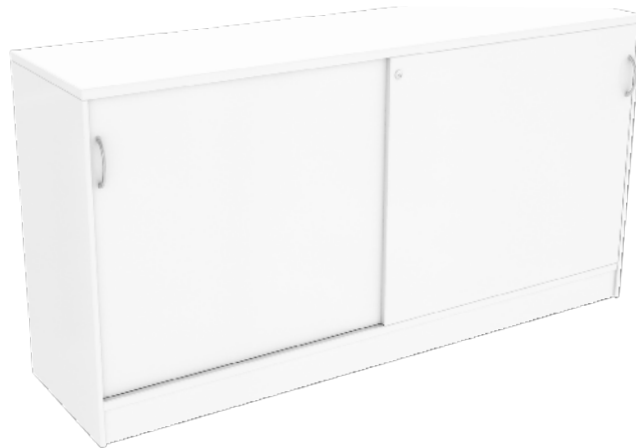

Sliding Door Credenza

R2O-CR12 / R2O-CR15 / R2O-CR18

FEATURES

- 2 Sliding Doors
- Locking
- 25mm Top
- 1x Adjustable Level
- Doors in Top Colour

COLOUR

-  White/White
-  White/Ironstone
-  Beech/White
-  Beech/White
-  Wild Oak/White
-  Wild Oak/Black

Sliding Door Credenza

R2O-CR12 Credenza 1200L

Assembled: 1200L x 400D x 730H

2 Cartons: 51KG / 0.12m³

- 1. CRT12 – 1255L x 645W x 60H
 - 2. CRB12 – 1215L x 835W x 70H
-

R2O-CR15 Credenza 1200L

Assembled: 1500L x 400D x 730H

2 Cartons: 59KG / 0.15m³

- 1. CRT15 – 1565L x 660W x 60H
 - 2. CRB15 – 1515L x 835W x 70H
-

R2O-CR18 Credenza 1200L

Assembled: 1800L x 400D x 730H

2 Cartons: 66KG / 0.18m³

- 1. CRT18 – 1865L x 660W x 60H
- 2. CRB18 – 1815L x 835W x 70H