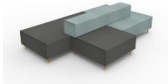

Island Lounge

Choose an instant lounge to suit your space with Flexi lounge. Create variable length runs along a wall, around corners, in the middle of a space or go back to back.

Go with one colour or mix and match charcoal and light blue modules.

Easy to install or reconfigure with no tools required and backed by a 5 year warranty.