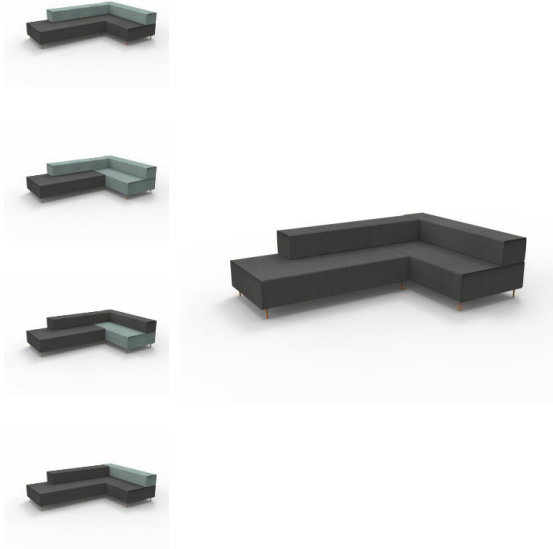

## Corner Lounge

Choose an instant lounge to suit your space with Flexi lounge. Create variable length runs along a wall, around corners, in the middle of a space or go back to back.

Go with one colour or mix and match charcoal and light blue modules.