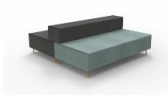

Triple Back to Back Lounge