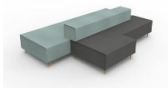

Island Lounge

Choose an instant lounge to suit your space with Flexi lounge. Create variable length runs along a wall, around corners, in the middle of a space or go back to back.

Go with one colour or mix and match charcoal and light blue modules.

Easy to install or reconfigure with no tools required and backed by a 5 year warranty.