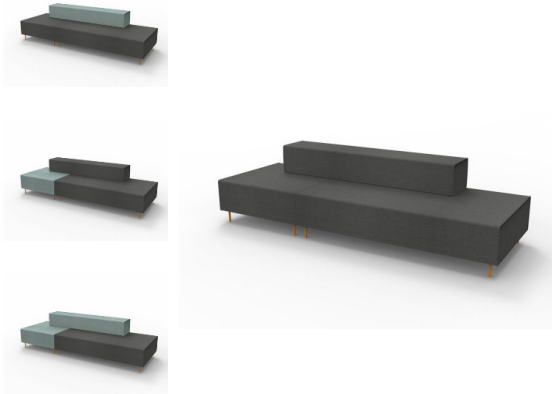

## Stretch Lounge

Choose an instant lounge to suit your space with Flexi lounge. Create variable length runs along a wall, around corners, in the middle of a space or go back to back.

Go with one colour or mix and match charcoal and light blue modules.