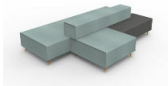

Island Lounge

Choose an instant lounge to suit your space with Flexi lounge. Create variable length runs along a wall, around corners, in the middle of a space or go back to back.

Go with one colour or mix and match charcoal and light blue modules.

Easy to install or reconfigure with no tools required and backed by a 5 year warranty.