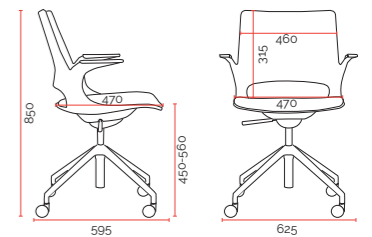

Specifications. (mm)

With Castors	
Back	460w / 315h
Seat	470w / 470d
Seat Height	450-560h
Overall	625w / 595d / 850h
With Glides	
Back	460w / 315h
Seat	470w / 470d
Seat Height	385-495h
Overall	625w / 595d / 785h