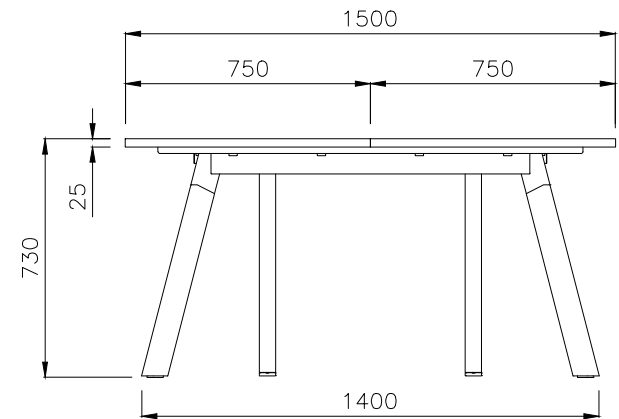

PRODUCT CODE:  
ST-IND157-4

ASSEMBLED SIZE:  
3000 X 1500 X 730

REMARKS:  
LN-LE1 5+ST-IND-LS-E1 5+ST-AB1218

2023  
READY TO GO FURNITURE PTY LTD

TOP VIEW

ISOMETRIC VIEW

FRONT VIEW

SIDE VIEW