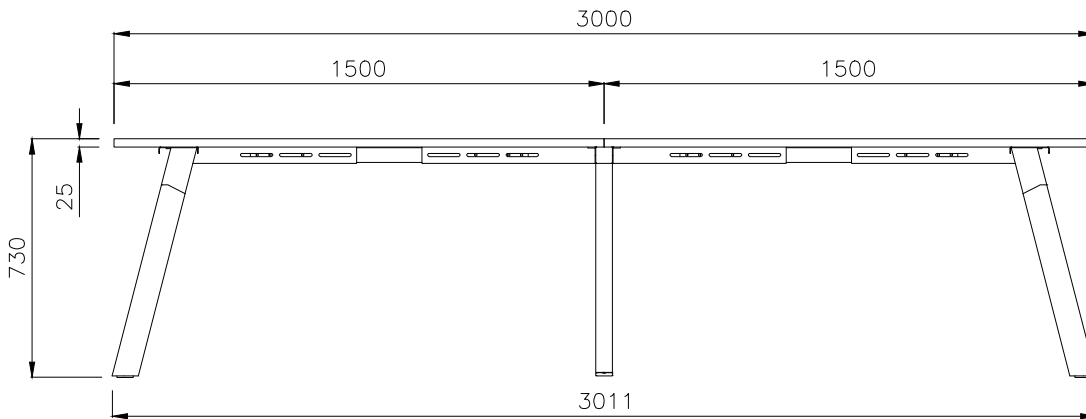

PRODUCT CODE:  
ST-IND157-4

ASSEMBLED SIZE:  
3000 X 1500 X 730

REMARKS:  
LN-LE1 5+ST-IND-LS-E1 5+ST-AB1218

2023  
READY TO GO FURNITURE PTY LTD

TOP VIEW

ISOMETRIC VIEW

FRONT VIEW

SIDE VIEW