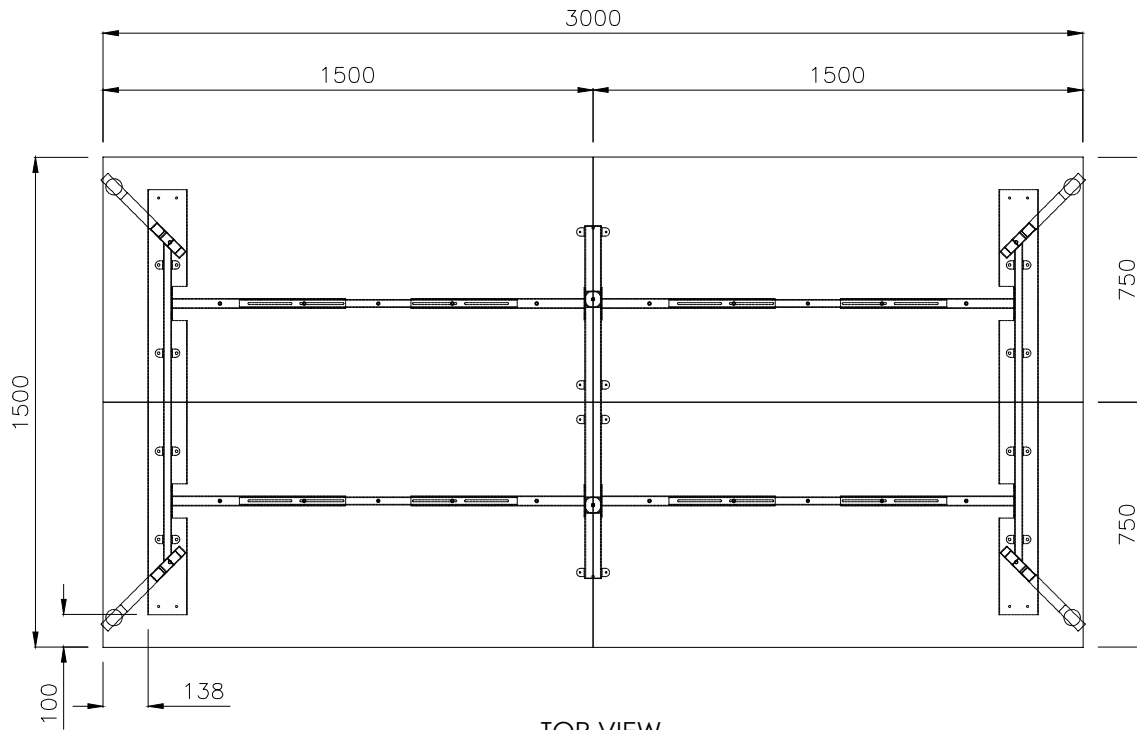

PRODUCT CODE:  
ST-IND157-4

ASSEMBLED SIZE:  
3000 X 1500 X 730

REMARKS:  
LN-LE1 5+ST-IND-LS-E1 5+ST-AB1218

2023  
READY TO GO FURNITURE PTY LTD

TOP VIEW

ISOMETRIC VIEW

FRONT VIEW

SIDE VIEW