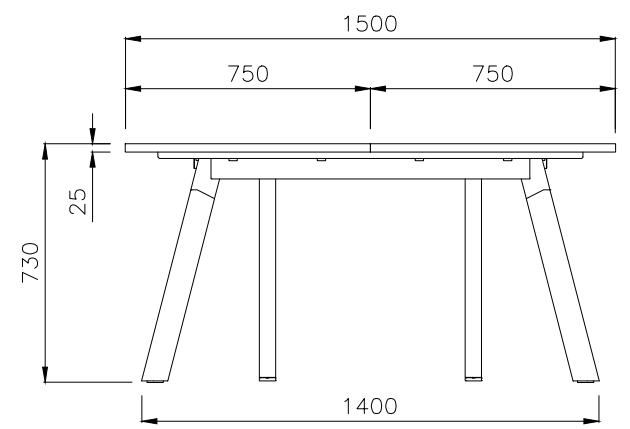

TOP VIEW

ISOMETRIC VIEW

FRONT VIEW

SIDE VIEW

PRODUCT CODE:  
ST-IND157-4  
ASSEMBLED SIZE:  
3000 X 1500 X 730

REMARKS:  
LN-LE1 5+ST-IND-LS-E1 5+ST-AB1218