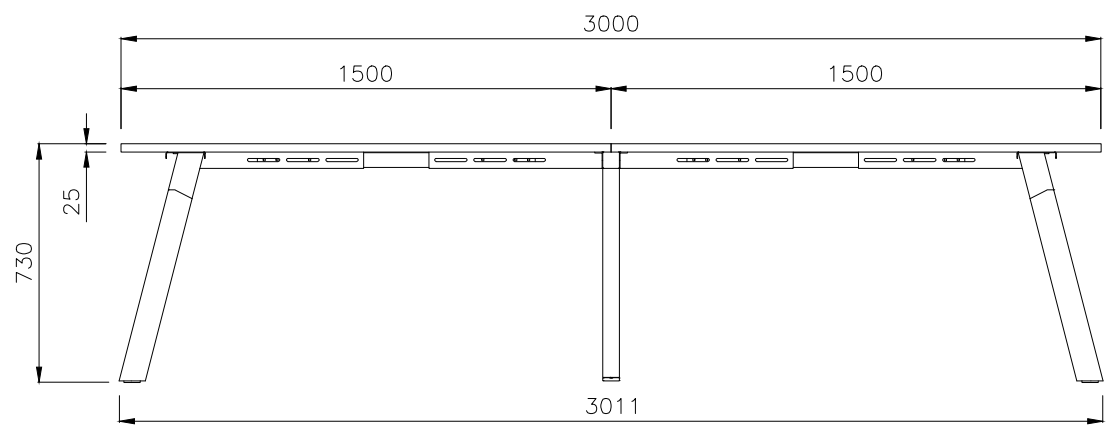

TOP VIEW

ISOMETRIC VIEW

FRONT VIEW

SIDE VIEW

PRODUCT CODE:  
ST-IND157-4  
ASSEMBLED SIZE:  
3000 X 1500 X 730

REMARKS:  
LN-LE1 5+ST-IND-LS-E1 5+ST-AB1218