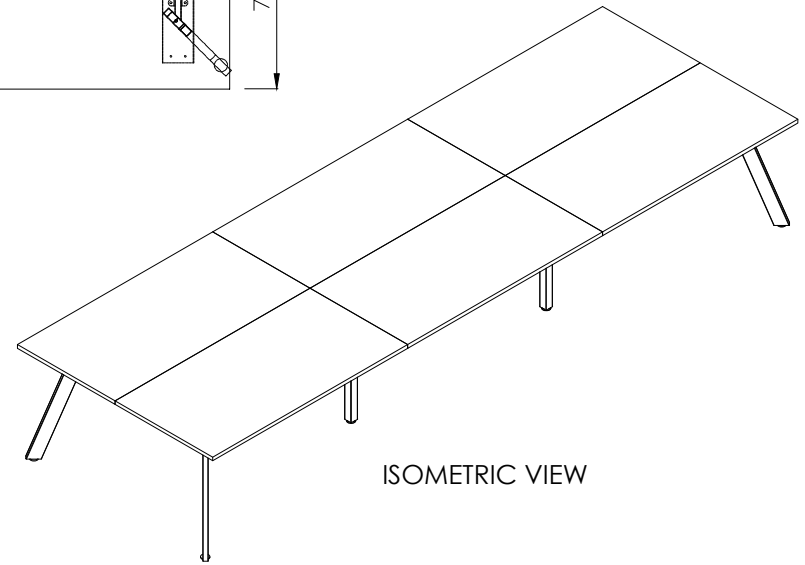

TOP VIEW

ISOMETRIC VIEW

FRONT VIEW

SIDE VIEW

PRODUCT CODE:

ST-IND157-6

ASSEMBLED SIZE:

4500 x 1500 x 730