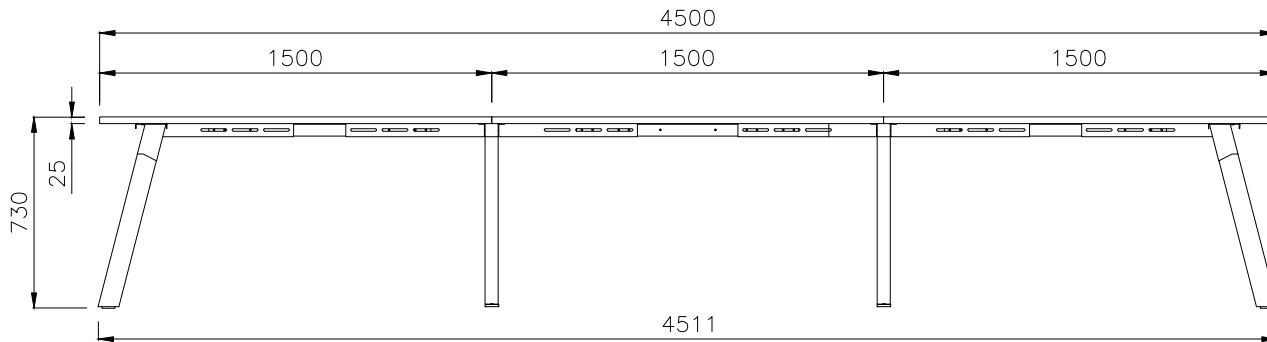

TOP VIEW

ISOMETRIC VIEW

FRONT VIEW

SIDE VIEW

PRODUCT CODE:

ST-IND157-6

ASSEMBLED SIZE:

4500 x 1500 x 730

REMARKS:

LN-LE1 5+ST-IND-LS-E1 5+ST-AB1 21 8