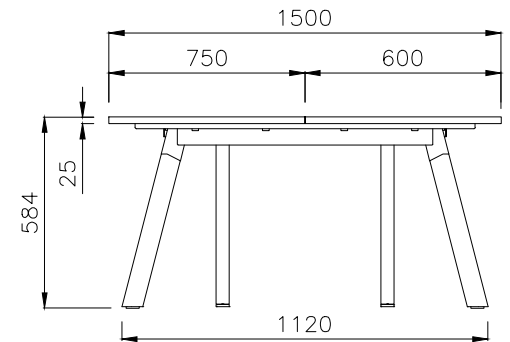

TOP VIEW

ISOMETRIC VIEW

FRONT VIEW

SIDE VIEW

PRODUCT CODE:

ST-IND157-6

ASSEMBLED SIZE:

4500 x 1500 x 730

REMARKS:

LN-LE1 5+ST-IND-LS-E1 5+ST-AB1 21 8