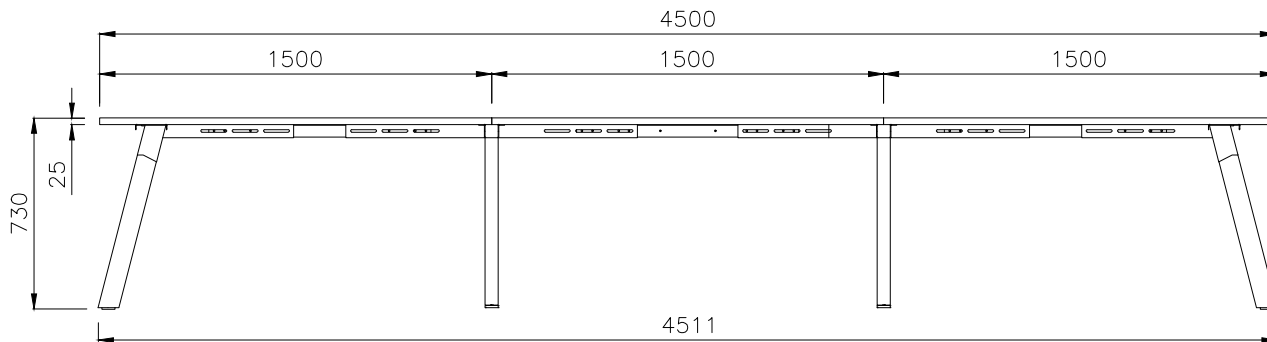

TOP VIEW

ISOMETRIC VIEW

FRONT VIEW

SIDE VIEW

PRODUCT CODE:

ST-IND157-6

ASSEMBLED SIZE:

4500 x 1500 x 730