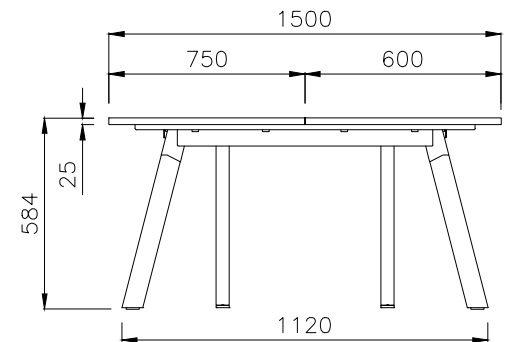

TOP VIEW

ISOMETRIC VIEW

FRONT VIEW

SIDE VIEW

PRODUCT CODE:

ST-IND157-6

ASSEMBLED SIZE:

4500 x 1500 x 730