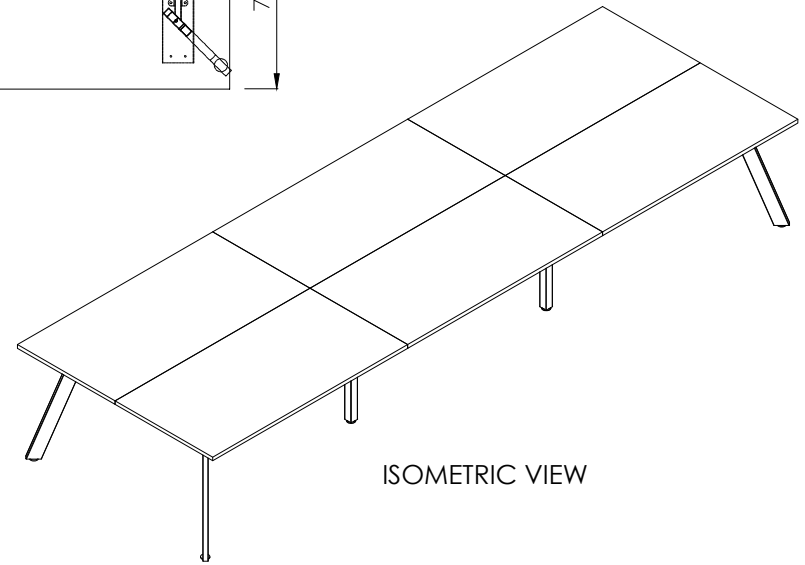

TOP VIEW

ISOMETRIC VIEW

FRONT VIEW

SIDE VIEW

PRODUCT CODE:

ST-IND157-6

ASSEMBLED SIZE:

4500 x 1500 x 730