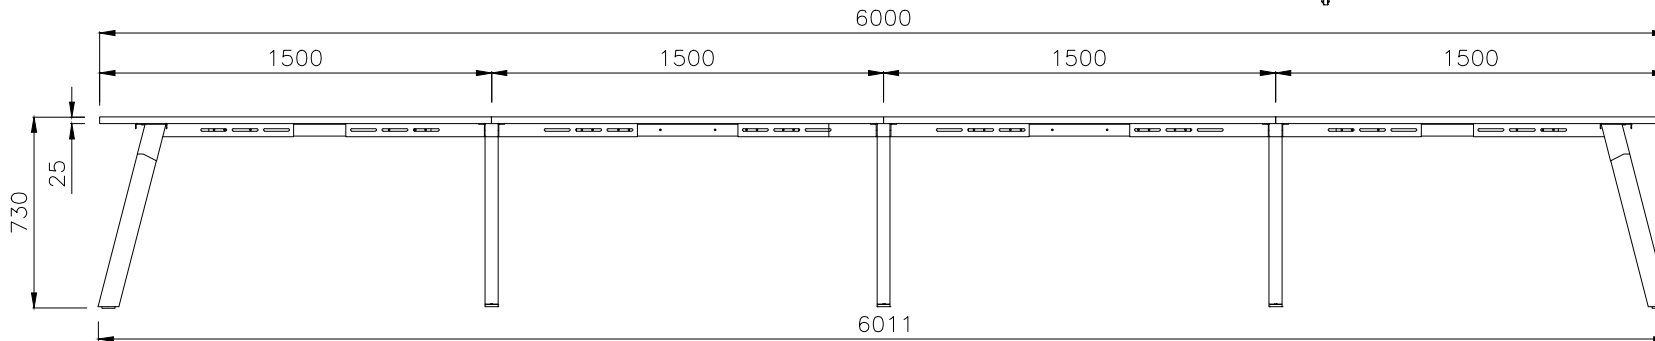

TOP VIEW

SIDE VIEW

ISOMETRIC VIEW

FRONT VIEW

PRODUCT CODE:

ST-IND157-8

ASSEMBLED SIZE:

6000 x 1500 x 730