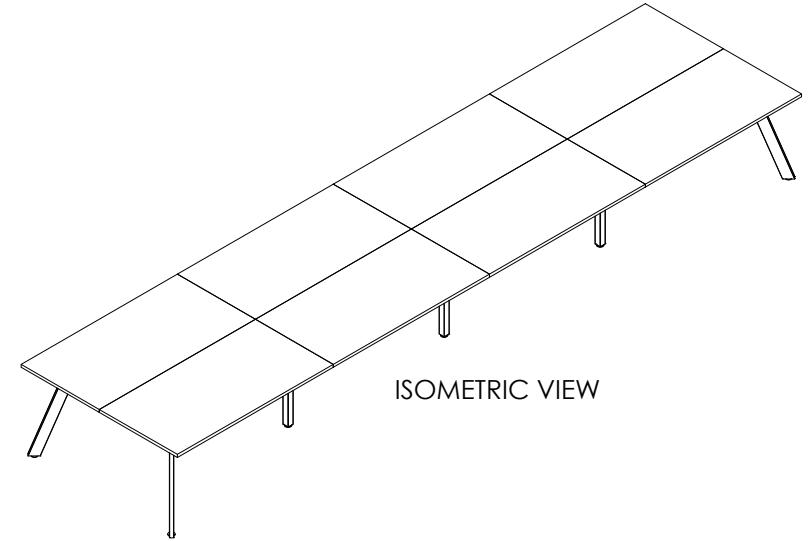

TOP VIEW

SIDE VIEW

ISOMETRIC VIEW

FRONT VIEW

PRODUCT CODE:

ST-IND157-8

ASSEMBLED SIZE:

6000 x 1500 x 730