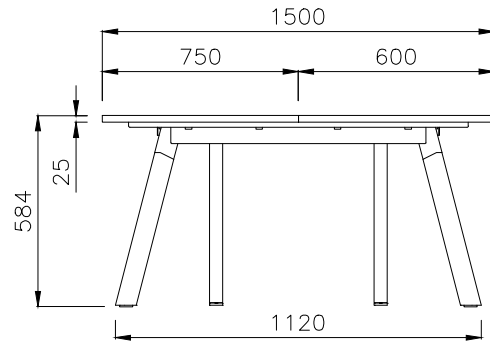

TOP VIEW

SIDE VIEW

ISOMETRIC VIEW

FRONT VIEW

PRODUCT CODE:

ST-IND157-8

ASSEMBLED SIZE:

6000 x 1500 x 730