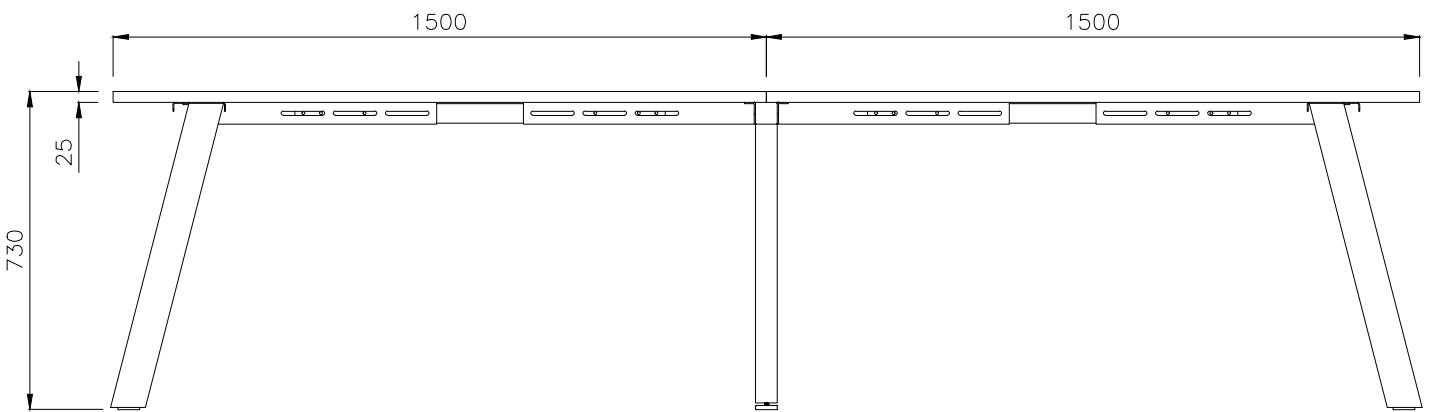

ISOMETRIC VIEW

SIDE VIEW

TOP VIEW

FRONT VIEW

READY2GO FURNITURE

PRODUCT CODE:
ST-INS157-2

ASSEMBLED SIZE:
1500 x 750 x 730

REMARKS:
LIN-7+ST-INSS+ST-AB1218