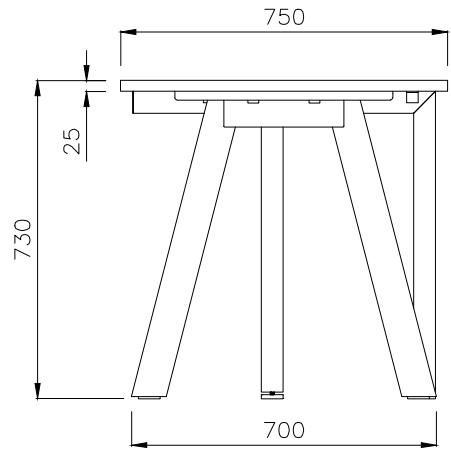

ISOMETRIC VIEW

SIDE VIEW

TOP VIEW

FRONT VIEW

READY2GO FURNITURE

PRODUCT CODE:
ST-INS157-2

ASSEMBLED SIZE:
1500 x 750 x 730

REMARKS:
LIN-7+ST-INSS+ST-AB1218