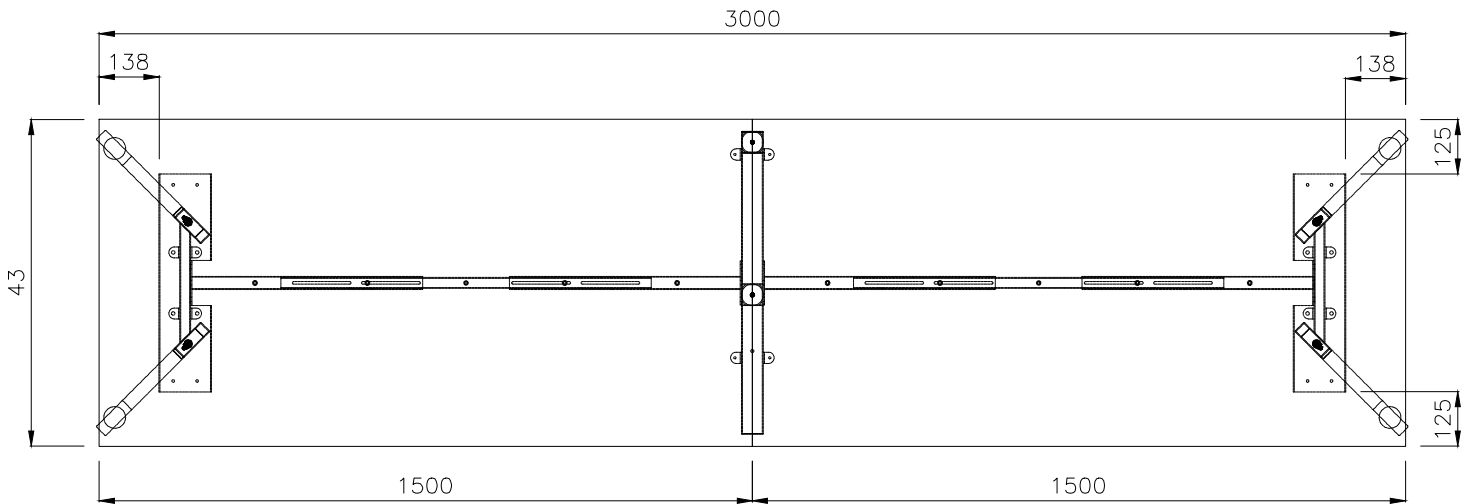

ISOMETRIC VIEW

SIDE VIEW

TOP VIEW

FRONT VIEW

READY2GO FURNITURE

PRODUCT CODE:
ST-INS157-2

ASSEMBLED SIZE:
1500 x 750 x 730

REMARKS:
LIN-7+ST-INSS+ST-AB1218