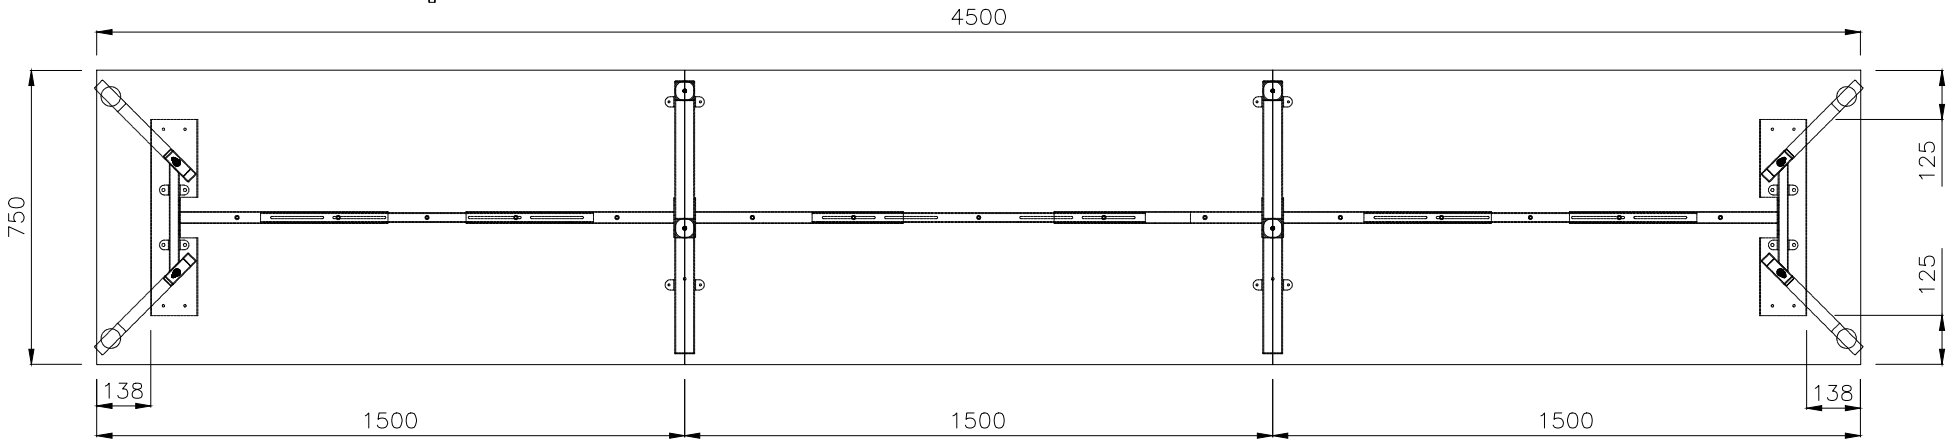

ISOMETRIC VIEW

SIDE VIEW

TOP VIEW

FRONT VIEW

PRODUCT CODE:

ST-IN5157-3

ASSEMBLED SIZE:

4500 X 750 X 730