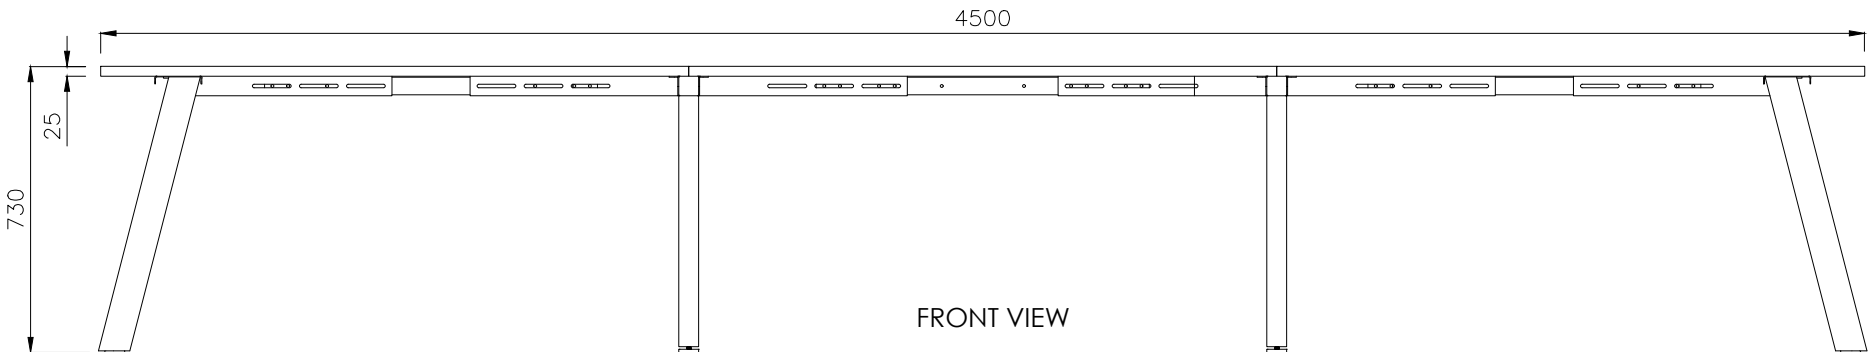

ISOMETRIC VIEW

SIDE VIEW

TOP VIEW

FRONT VIEW

PRODUCT CODE:

ST-IN5157-3

ASSEMBLED SIZE:

4500 X 750 X 730