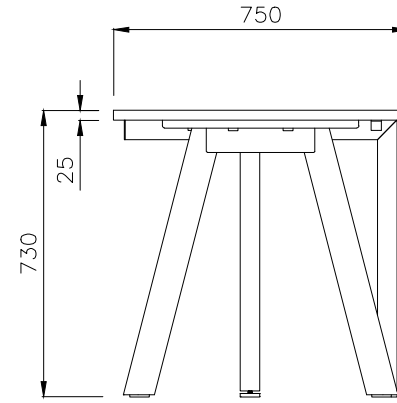

ISOMETRIC VIEW

SIDE VIEW

TOP VIEW

FRONT VIEW

PRODUCT CODE:

ST-IN5157-3

ASSEMBLED SIZE:

4500 X 750 X 730