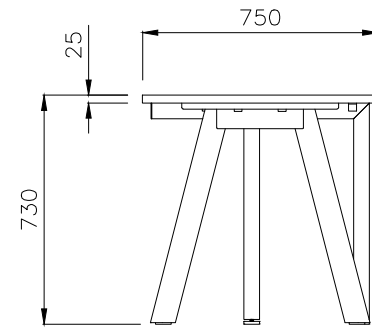

ISOMETRIC VIEW

SIDE VIEW

TOP VIEW

FRONT VIEW

PRODUCT CODE:
ST-INS157-4
ASSEMBLED SIZE:
6000 x 750 x 730

REMARKS:
LIN-7+ST-INSS+ST-ABI 218