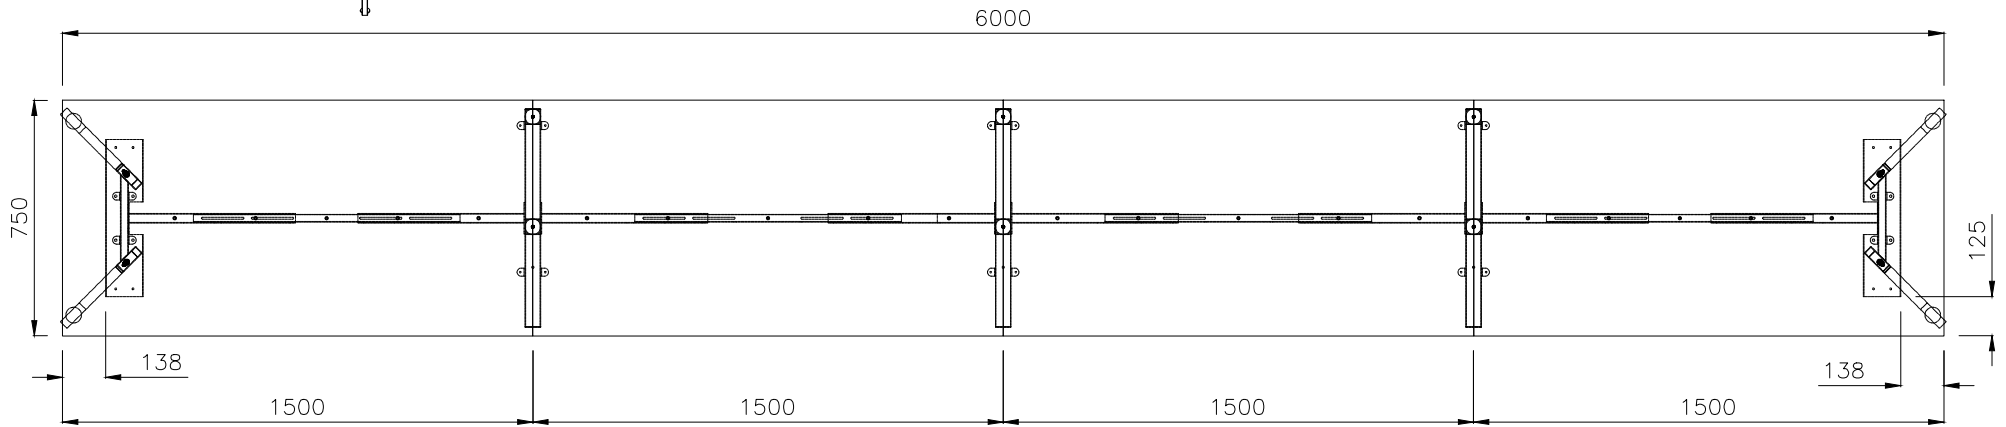

ISOMETRIC VIEW

SIDE VIEW

TOP VIEW

FRONT VIEW

PRODUCT CODE:
ST-INS157-4
ASSEMBLED SIZE:
6000 x 750 x 730

REMARKS:
LIN-7+ST-INSS+ST-ABI 218