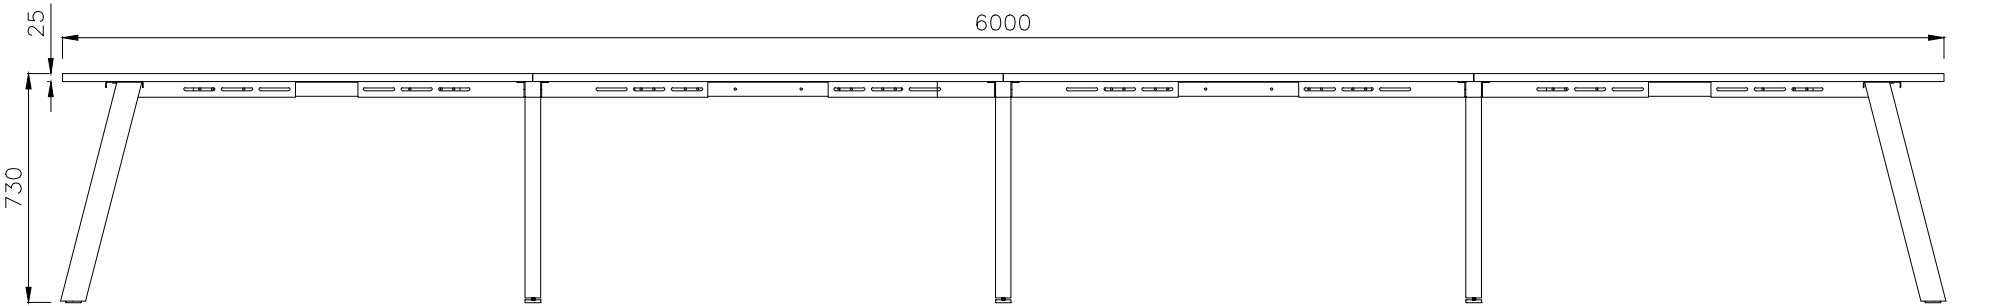

ISOMETRIC VIEW

SIDE VIEW

TOP VIEW

FRONT VIEW

PRODUCT CODE:
ST-INS157-4
ASSEMBLED SIZE:
6000 x 750 x 730

REMARKS:
LIN-7+ST-INSS+ST-ABI 218