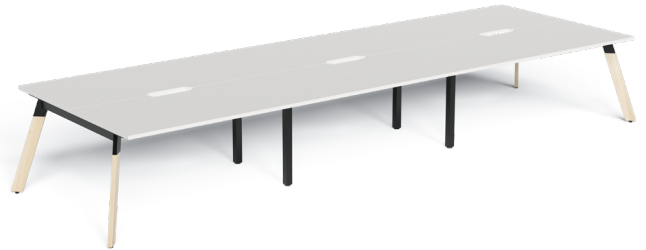

LINEAR DOUBLE INLINE DESK 6 PERSON

LIN-IND157-6 / LIN-IND187-6

FEATURES

- Available with Steel or Wood Leg
- 80mm x 30mm Unique angled leg frame
- 30mm Adjustable feet
- Adjustable Beam to suit your top dimension
- 25mm Melamine Tops

FRAME COLOURS

TOP COLOURS

LINEAR DOUBLE INLINE DESK 6 PERSON

LIN-IND157-6: 1500 x 750 (Assembled: 4500W x 1500D x 725H)

12 Cartons

- 6x INT1575 Scalloped Top 1565L x 815W x 45H / 21kG / 0.057m³
 - 1x LS/W-E15 - Linear End Leg - 1490 x 80 x 700 (2 legs per ctn)
 - 3x ST-AB1218 - Adjustable Beam - 870L x 145W x 125H 9kg - 0.01m³ (2 beams per ctn)
 - 2x ST-INDS -Shared Leg - 510L x 120W x 720H 11kg - 0.13m³
-

LIN-IND187-6: 1800 x 750 (Assembled: 5400W x 1500D x 725H)

12 Cartons

- 6x INT1875 Scalloped Top - 1865L x 815W x 45H / 24KG / 0.057m³
- 1x LS/W-E15 - Linear End Leg - 1490 x 80 x 700 (2 legs per ctn)
- 3x ST-AB1218 - Adjustable Beam - 870L x 145W x 125H 9kg - 0.01m³ (2 beams per ctn)
- 2x ST-INDS -Shared Leg - 510L x 120W x 720H 11kg - 0.13m³