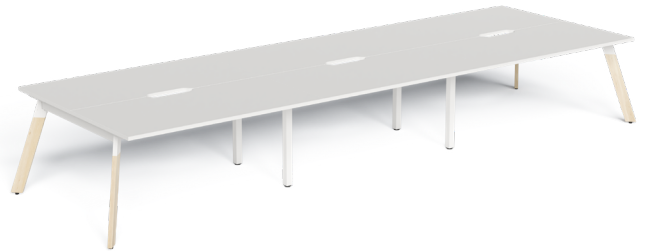

LINEAR DOUBLE INLINE DESK 6 PERSON

LIN-IND157-6 / LIN-IND187-6

FEATURES

- Available with Steel or Wood Leg
- 80mm x 30mm Unique angled leg frame
- 30mm Adjustable feet
- Adjustable Beam to suit your top dimension
- 25mm Melamine Tops

FRAME COLOURS

TOP COLOURS

LINEAR DOUBLE INLINE DESK 6 PERSON

LIN-IND157-6: 1500 x 750 (Assembled: 4500W x 1500D x 725H)

12 Cartons

- 6x INT1575 Scalloped Top 1565L x 815W x 45H / 21kG / 0.057m³
 - 1x LS/W-E15 - Linear End Leg - 1490 x 80 x 700 (2 legs per ctn)
 - 3x ST-AB1218 - Adjustable Beam - 870L x 145W x 125H 9kg - 0.01m³ (2 beams per ctn)
 - 2x ST-INDS -Shared Leg - 510L x 120W x 720H 11kg - 0.13m³
-

LIN-IND187-6: 1800 x 750 (Assembled: 5400W x 1500D x 725H)

12 Cartons

- 6x INT1875 Scalloped Top - 1865L x 815W x 45H / 24KG / 0.057m³
- 1x LS/W-E15 - Linear End Leg - 1490 x 80 x 700 (2 legs per ctn)
- 3x ST-AB1218 - Adjustable Beam - 870L x 145W x 125H 9kg - 0.01m³ (2 beams per ctn)
- 2x ST-INDS -Shared Leg - 510L x 120W x 720H 11kg - 0.13m³