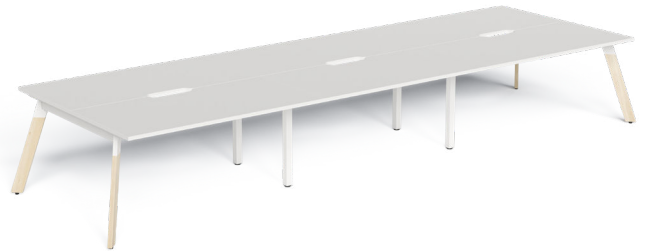

# LINEAR DOUBLE INLINE DESK 6 PERSON

LIN-IND157-6 / LIN-IND187-6

## FEATURES

- Available with Steel or Wood Leg
- 80mm x 30mm Unique angled leg frame
- 30mm Adjustable feet
- Adjustable Beam to suit your top dimension
- 25mm Melamine Tops

# LINEAR DOUBLE INLINE DESK 6 PERSON

---

**LIN-IND157-6: 1500 x 750 (Assembled: 4500W x 1500D x 725H)**

12 Cartons

- 6x INT1575 Scalloped Top 1565L x 815W x 45H / 21kG / 0.057m<sup>3</sup>
  - 1x LS/W-E15 - Linear End Leg - 1490 x 80 x 700 (2 legs per ctn)
  - 3x ST-AB1218 - Adjustable Beam - 870L x 145W x 125H 9kg - 0.01m<sup>3</sup> (2 beams per ctn)
  - 2x ST-INDS -Shared Leg - 510L x 120W x 720H 11kg - 0.13m<sup>3</sup>
- 

**LIN-IND187-6: 1800 x 750 (Assembled: 5400W x 1500D x 725H)**

12 Cartons

- 6x INT1875 Scalloped Top - 1865L x 815W x 45H / 24KG / 0.057m<sup>3</sup>
- 1x LS/W-E15 - Linear End Leg - 1490 x 80 x 700 (2 legs per ctn)
- 3x ST-AB1218 - Adjustable Beam - 870L x 145W x 125H 9kg - 0.01m<sup>3</sup> (2 beams per ctn)
- 2x ST-INDS -Shared Leg - 510L x 120W x 720H 11kg - 0.13m<sup>3</sup>