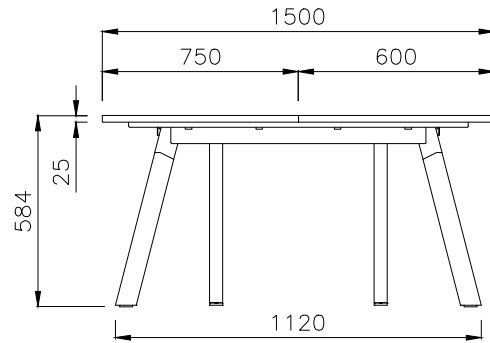

TOP VIEW

SIDE VIEW

ISOMETRIC VIEW

FRONT VIEW

PRODUCT CODE: ST-IND157-8

ASSEMBLED SIZE: 6000 x 1500 x 730

REMARKS: LN-LE1 5+ST-IND-LS-E1 5+ST-AB1218