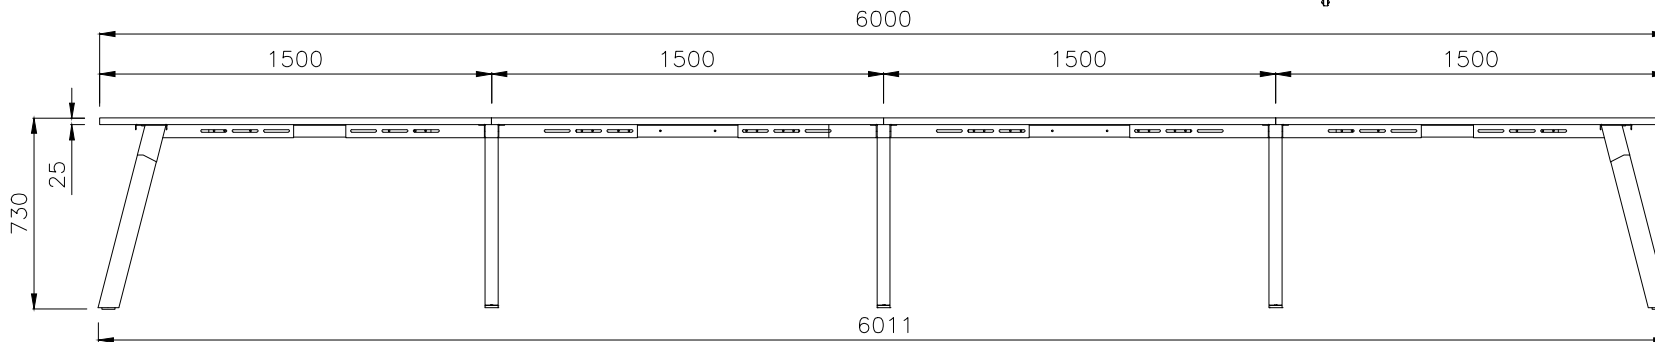

TOP VIEW

SIDE VIEW

ISOMETRIC VIEW

FRONT VIEW

PRODUCT CODE: ST-IND157-8

ASSEMBLED SIZE: 6000 x 1500 x 730

REMARKS: LN-LE1 5+ST-IND-LS-E1 5+ST-AB1218