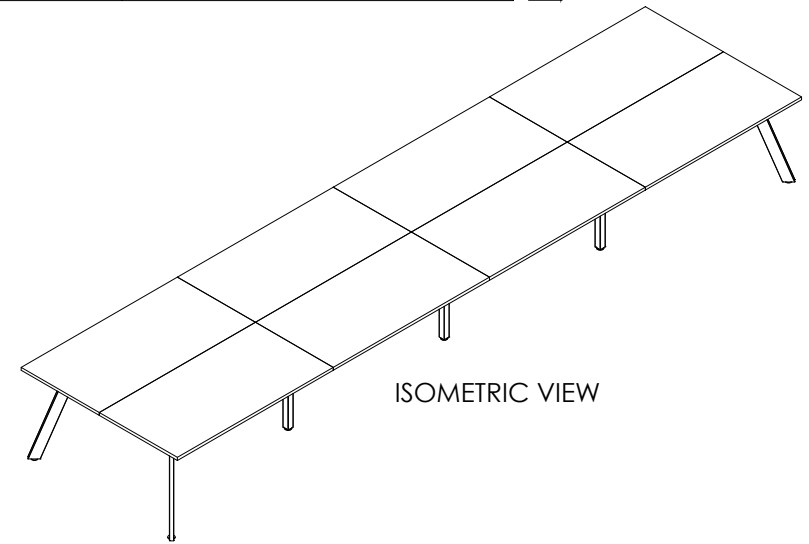

TOP VIEW

SIDE VIEW

ISOMETRIC VIEW

FRONT VIEW

PRODUCT CODE: ST-IND157-8

ASSEMBLED SIZE: 6000 x 1500 x 730

REMARKS: LN-LE1 5+ST-IND-LS-E1 5+ST-AB1218