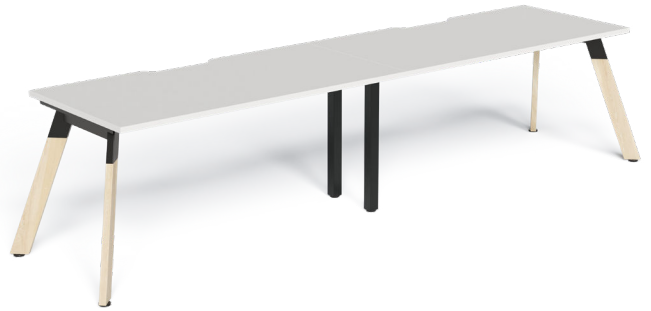

LINEAR SINGLE INLINE DESK 2 PERSON

LIN-INS157-2 / LIN-INS187-2

FEATURES

- Available with Steel or Wood Leg
- 80mm x 30mm Unique angled leg frame
- 30mm Adjustable feet
- Adjustable Beam to suit your top dimension
- 25mm Melamine Tops

FRAME COLOURS

TOP COLOURS

LINEAR SINGLE INLINE DESK 2 PERSON

LIN-INS157-2: 1500 x 750 (Assembled: 3000W x 750D x 725H)

5 Cartons

- 2x INT1575 Scalloped Top 1565L x 815W x 45H / 21kG / 0.057m³
 - 1x LS/W-E75 - Linear End Leg - 740 x 80 x 700 (2 legs per ctn)
 - 1x ST-AB1218 - Adjustable Beam - 870L x 145W x 125H 9kg - 0.01m³ (2 beams per ctn)
 - 1x ST-INSS - Single Shared Leg - 720L x 120W x 720H 8kg - 0.062m³
-

LIN-INS187-2: 1800 x 750 (Assembled: 3600W x 750D x 725H)

5 Cartons

- 2x INT1875 Scalloped Top - 1865L x 815W x 45H / 24KG / 0.057m³
- 1x LS/W-E75 - Linear End Leg - 740 x 80 x 700 (2 legs per ctn)
- 1x ST-AB1218 - Adjustable Beam - 870L x 145W x 125H 9kg - 0.01m³ (2 beams per ctn)
- 1x ST-INSS - Single Shared Leg - 720L x 120W x 720H 8kg - 0.062m³