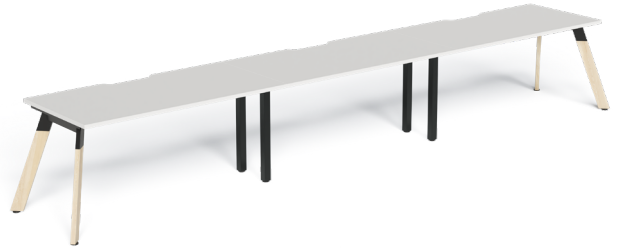

# LINEAR SINGLE INLINE DESK 3 PERSON

LIN-INS157-3 / LIN-INS187-3

## FEATURES

- Available with Steel or Wood Leg
- 80mm x 30mm Unique angled leg frame
- 30mm Adjustable feet
- Adjustable Beam to suit your top dimension
- 25mm Melamine Tops

# LINEAR SINGLE INLINE DESK 3 PERSON

---