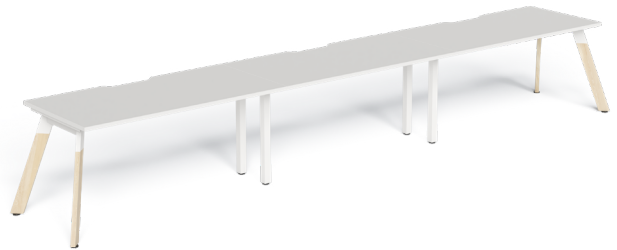

# LINEAR SINGLE INLINE DESK 3 PERSON

LIN-INS157-3 / LIN-INS187-3

## FEATURES

- Available with Steel or Wood Leg
- 80mm x 30mm Unique angled leg frame
- 30mm Adjustable feet
- Adjustable Beam to suit your top dimension
- 25mm Melamine Tops

# LINEAR SINGLE INLINE DESK 3 PERSON

---

## LIN-INS157-3: 1500 x 750 (Assembled: 4500W x 750D x 725H)

8 Cartons

- 3x INT1575 Scalloped Top 1565L x 815W x 45H / 21kG / 0.057m<sup>3</sup>
  - 1x LS/W-E75 - Linear End Leg - 740 x 80 x 700 (2 legs per ctn)
  - 2x ST-AB1218 - Adjustable Beam - 870L x 145W x 125H 9kg - 0.01m<sup>3</sup> (2 beams per ctn)
  - 2x ST-INSS - Single Shared Leg - 720L x 120W x 720H 8kg - 0.062m<sup>3</sup>
- 