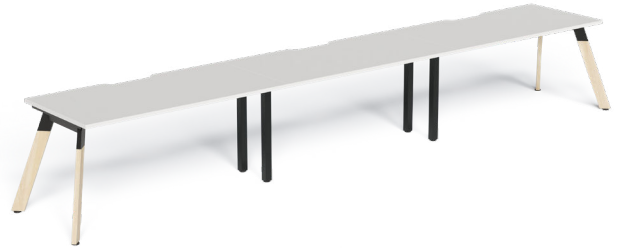

LINEAR SINGLE INLINE DESK 3 PERSON

LIN-INS157-3 / LIN-INS187-3

FEATURES

- Available with Steel or Wood Leg
- 80mm x 30mm Unique angled leg frame
- 30mm Adjustable feet
- Adjustable Beam to suit your top dimension
- 25mm Melamine Tops

FRAME COLOURS

TOP COLOURS

LINEAR SINGLE INLINE DESK 3 PERSON

LIN-INS157-3: 1500 x 750 (Assembled: 4500W x 750D x 725H)

8 Cartons

- 3x INT1575 Scalloped Top 1565L x 815W x 45H / 21kG / 0.057m³
 - 1x LS/W-E75 - Linear End Leg - 740 x 80 x 700 (2 legs per ctn)
 - 2x ST-AB1218 - Adjustable Beam - 870L x 145W x 125H 9kg - 0.01m³ (2 beams per ctn)
 - 2x ST-INSS - Single Shared Leg - 720L x 120W x 720H 8kg - 0.062m³
-

LIN-INS187-3: 1800 x 750 (Assembled: 5400W x 750D x 725H)

8 Cartons

- 3x INT1875 Scalloped Top - 1865L x 815W x 45H / 24KG / 0.057m³
- 1x LS/W-E75 - Linear End Leg - 740 x 80 x 700 (2 legs per ctn)
- 2x ST-AB1218 - Adjustable Beam - 870L x 145W x 125H 9kg - 0.01m³ (2 beams per ctn)
- 2x ST-INSS - Single Shared Leg - 720L x 120W x 720H 8kg - 0.062m³