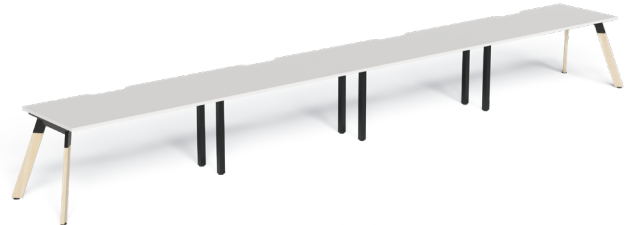

LINEAR SINGLE INLINE DESK 4 PERSON

LIN-INS157-4 / LIN-INS187-4

FEATURES

- Available with Steel or Wood Leg
- 80mm x 30mm Unique angled leg frame
- 30mm Adjustable feet
- Adjustable Beam to suit your top dimension
- 25mm Melamine Tops

FRAME COLOURS

TOP COLOURS

LINEAR SINGLE INLINE DESK 4 PERSON

LIN-INS157-4: 1500 x 750 (Assembled: 600W x 750D x 725H)

10 Cartons

- 4x INT1575 Scalloped Top 1565L x 815W x 45H / 21kG / 0.057m³
 - 1x LS/W-E75 - Linear End Leg - 740 x 80 x 700 (2 legs per ctn)
 - 2x ST-AB1218 - Adjustable Beam - 870L x 145W x 125H 9kg - 0.01m³ (2 beams per ctn)
 - 3x ST-INSS - Single Shared Leg - 720L x 120W x 720H 8kg - 0.062m³
-

LIN-INS187-4: 1800 x 750 (Assembled: 7200W x 750D x 725H)

10 Cartons

- 4x INT1875 Scalloped Top - 1865L x 815W x 45H / 24KG / 0.057m³
- 1x LS/W-E75 - Linear End Leg - 740 x 80 x 700 (2 legs per ctn)
- 2x ST-AB1218 - Adjustable Beam - 870L x 145W x 125H 9kg - 0.01m³ (2 beams per ctn)
- 3x ST-INSS - Single Shared Leg - 720L x 120W x 720H 8kg - 0.062m³