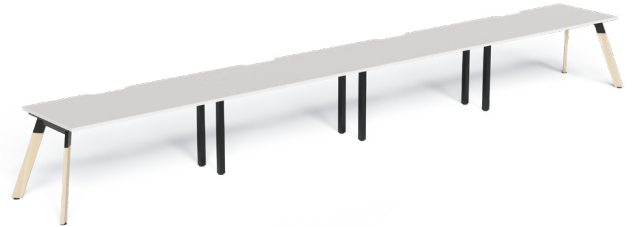

LINEAR SINGLE INLINE DESK 4 PERSON

LIN-INS157-4 / LIN-INS187-4

FEATURES

- Available with Steel or Wood Leg
- 80mm x 30mm Unique angled leg frame
- 30mm Adjustable feet
- Adjustable Beam to suit your top dimension
- 25mm Melamine Tops

FRAME COLOURS

TOP COLOURS

LINEAR SINGLE INLINE DESK 4 PERSON

LIN-INS157-4: 1500 x 750 (Assembled: 600W x 750D x 725H)

10 Cartons

- 4x INT1575 Scalloped Top 1565L x 815W x 45H / 21kG / 0.057m³
 - 1x LS/W-E75 - Linear End Leg - 740 x 80 x 700 (2 legs per ctn)
 - 2x ST-AB1218 - Adjustable Beam - 870L x 145W x 125H 9kg - 0.01m³ (2 beams per ctn)
 - 3x ST-INSS - Single Shared Leg - 720L x 120W x 720H 8kg - 0.062m³
-

LIN-INS187-4: 1800 x 750 (Assembled: 7200W x 750D x 725H)

10 Cartons

- 4x INT1875 Scalloped Top - 1865L x 815W x 45H / 24KG / 0.057m³
- 1x LS/W-E75 - Linear End Leg - 740 x 80 x 700 (2 legs per ctn)
- 2x ST-AB1218 - Adjustable Beam - 870L x 145W x 125H 9kg - 0.01m³ (2 beams per ctn)
- 3x ST-INSS - Single Shared Leg - 720L x 120W x 720H 8kg - 0.062m³