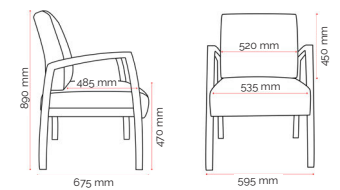

Specifications. (mm)

Overall	595w / 675d / 890h
Back	520w / 450h
Seat	535w / 485d
Seat Height	470h

Upholstery.

Dillon PU² Custom³

Stratus
PU17

Quality Assurance and Accreditations.

Disposal Recycle Charter.