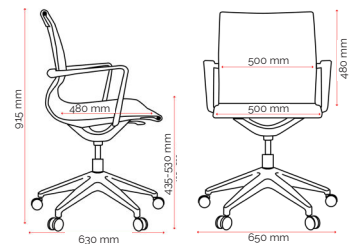

International Standards.

The Buro Diablo is supported by the following Internationally recognised standards:

- Tested to ANSI/BIFMA x5.1-2011: General-Purpose Office Chairs

Features.

- Quality PU upholstery
- Dynamic seat movement with forward lock
- Adjustable seat height
- 60mm soft PU castors

Specifications. (mm)

Overall	650w / 630d / 915h
Back	500w / 480h
Seat	500w / 480d
Seat Height	435-530h

Custom Options.

- Polished aluminium base³
- Diablo High Back³
- Diablo no arms³
- Other fabric/mesh, mesh & PU upholstery colours³

Carton Dimensions.

Width	620
Height	400
Length	760
Weight	11.8 kg

Upholstery.

PU

Black²
PU³

Quality Assurance and Accreditations.