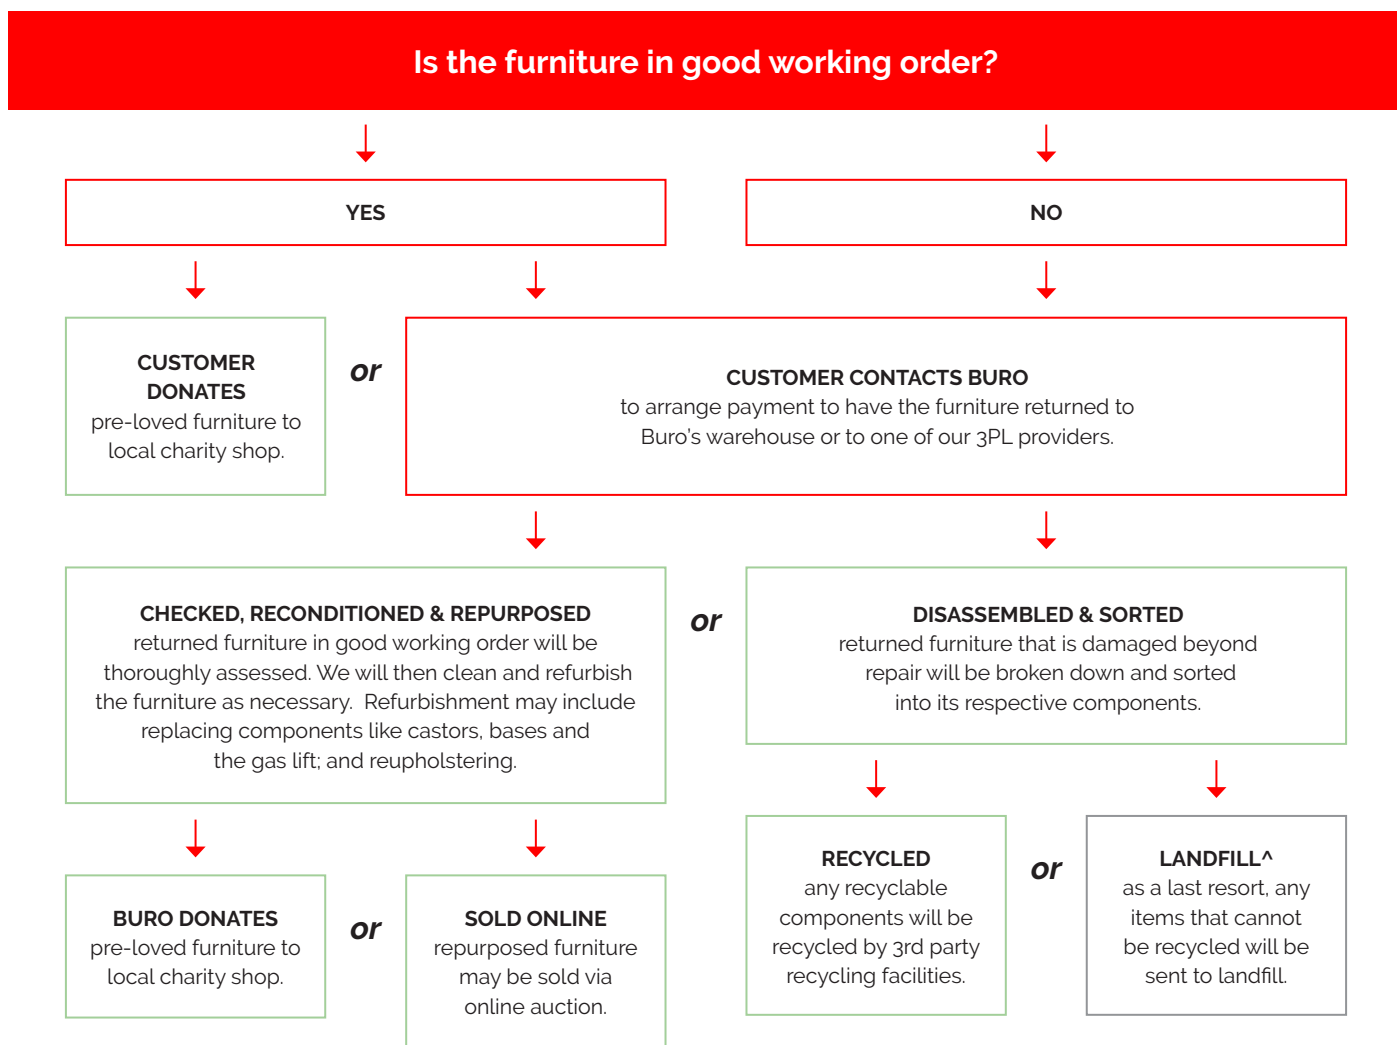

Colours.

Quality Assurance and Accreditations.

Buro Product Stewardship Programme.

We encourage repurposing and recycling of pre-loved office furniture to reduce our impact on the environment. When a customer has Buro furniture* that they wish to dispose of, we apply the following steps to determine the most appropriate method.