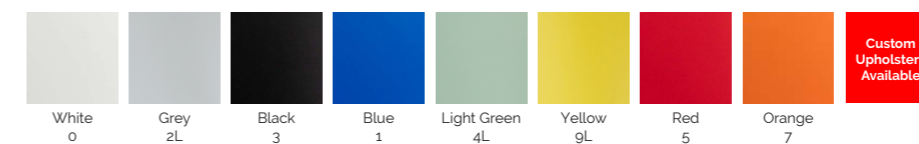

Konfurb Fly Sled Chair

With comfort, strength and durability in mind, the Konfurb Fly Sled mirrors the human body and its needs. The Konfurb Fly is versatile and perfect for hospitality, education, offices and institutional environments. The designer look, paired with robust quality, make this modern chair popular for school classrooms.

Key Features & Benefits.

Fly Sled Chair Everyday Models

No Arms		
Black Shell/Black P/C Frame	KON332-3-3	
White Shell/White P/C Frame	KON332-0-0	

Fly Sled Chair Project Models³

(x - see shell colour options on opposite page)

	Black P/C Frame	White P/C Frame
No Arms	KON332-x-3	KON332-x-0
With Arms	KON332A-x-3	KON332A-x-0

POLYPROPYLENE SHELL
Comfortable and easy to clean
PP seat and back shell.

STRONG FRAME
Strong 12mm solid sled base frame
in black or white powdercoat.

STACKABLE
To save space when
not in use.

International Standards & Awards.

The Konfurb Fly Sled chair is supported by the following Internationally recognised standard:

- Tested to **ANSI/BIFMA X5.1-2002** General-Purpose Office Chairs

The Konfurb Fly Sled chair has achieved the following award:

- **Red Dot** Award 2015 Winner

Designer.

Features.

- 100% polypropylene shell
- Strong 12mm solid sled base frame
- Quality powder coated frame finishes in black or white
- Stackable (refer specifications)
- Plastic under seat cover
- Assembly required

Custom Options.

- Custom seat upholstery³
- Custom full chair upholstery³
- Linkers for Fly Sled base chairs - 2pcs/chair (no arms FLY-LINK-3/with arms FLY-LINK)
- Trolley
- Alternative shell & frame colours (selected colours only)³

Specifications. (mm)

Overall	540w / 500d / 845h
Back	420w / 405h
Seat	460w / 430d
Seat Height	450h