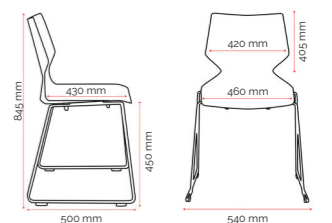

Konfurb Fly Sled Chair

With comfort, strength and durability in mind, the Konfurb Fly Sled mirrors the human body and its needs. The Konfurb Fly is versatile and perfect for hospitality, education, offices and institutional environments. The designer look, paired with robust quality, make this modern chair popular for school classrooms.

Key Features & Benefits.

Fly Sled Chair Everyday Models

No Arms		
Black Shell/Black P/C Frame	KON332-3-3	
White Shell/White P/C Frame	KON332-0-0	

Fly Sled Chair Project Models³

(x - see shell colour options on opposite page)

	Black P/C Frame	White P/C Frame
No Arms	KON332-x-3	KON332-x-0
With Arms	KON332A-x-3	KON332A-x-0

POLYPROPYLENE SHELL
Comfortable and easy to clean
PP seat and back shell.

STRONG FRAME
Strong 12mm solid sled base frame
in black or white powdercoat.

STACKABLE
To save space when
not in use.

International Standards & Awards.

The Konfurb Fly Sled chair is supported by the following Internationally recognised standard:

- Tested to **ANSI/BIFMA X5.1-2002** General-Purpose Office Chairs

The Konfurb Fly Sled chair has achieved the following award:

- **Red Dot** Award 2015 Winner

Designer.

Features.

- 100% polypropylene shell
- Strong 12mm solid sled base frame
- Quality powder coated frame finishes in black or white
- Stackable (refer specifications)
- Plastic under seat cover
- Assembly required

Custom Options.

- Custom seat upholstery³
- Custom full chair upholstery³
- Linkers for Fly Sled base chairs - 2pcs/chair (no arms FLY-LINK-3/with arms FLY-LINK)
- Trolley
- Alternative shell & frame colours (selected colours only)³

Specifications. (mm)

Overall	540w / 500d / 845h
Back	420w / 405h
Seat	460w / 430d
Seat Height	450h