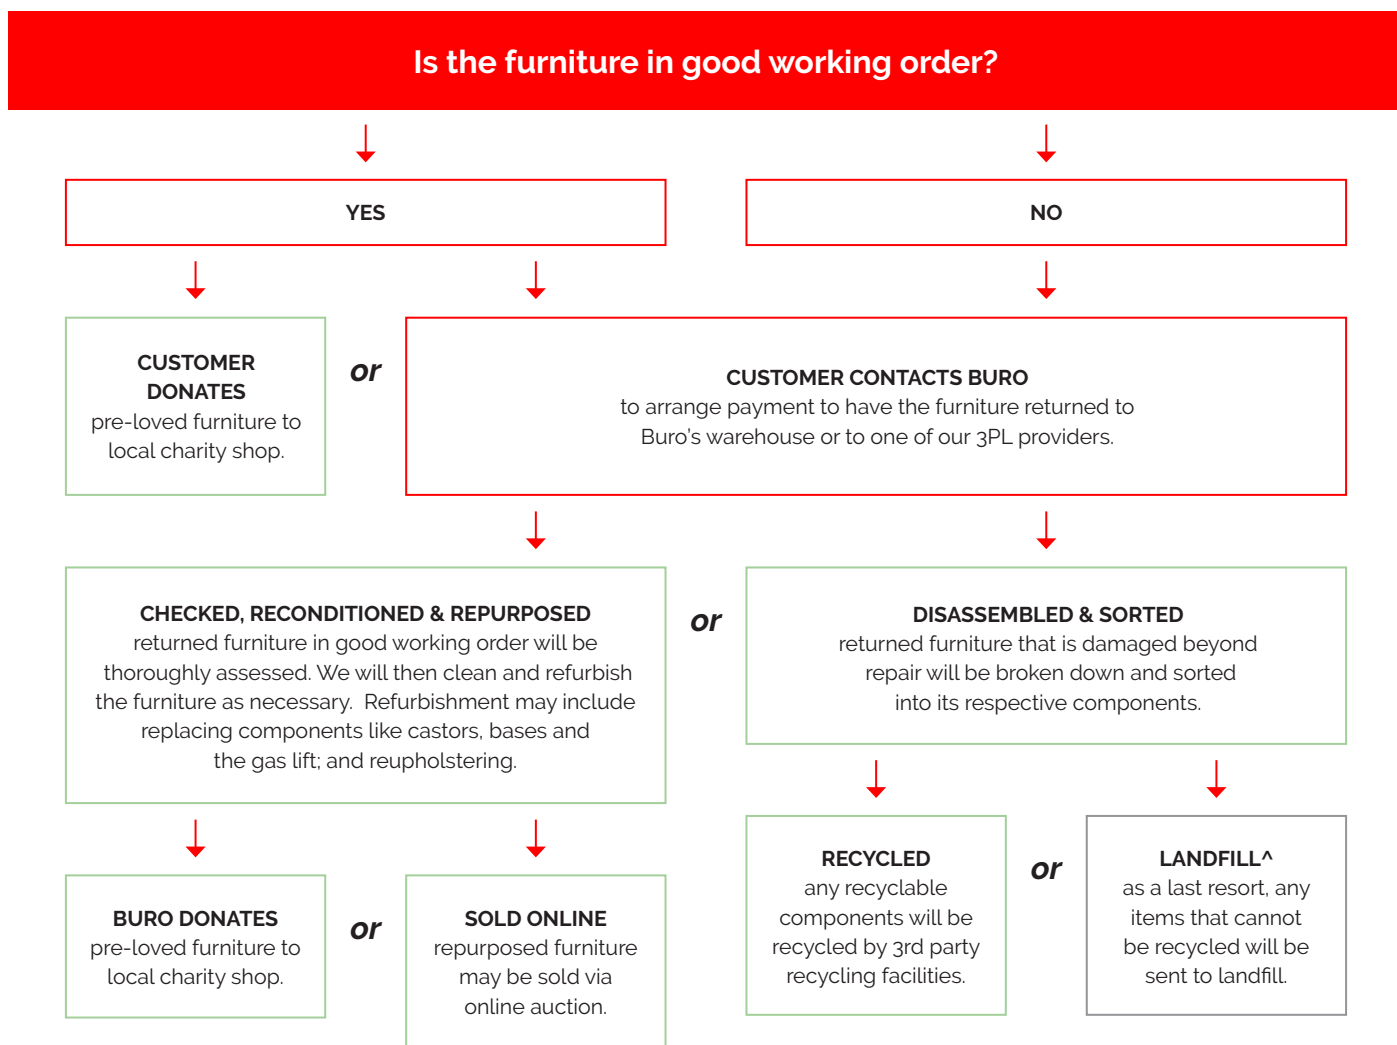

Quality Assurance and Accreditations.

Buro Product Stewardship Programme.

We encourage repurposing and recycling of pre-loved office furniture to reduce our impact on the environment. When a customer has Buro furniture* that they wish to dispose of, we apply the following steps to determine the most appropriate method.