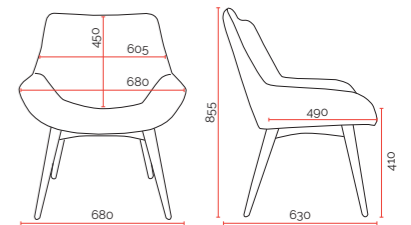

Features.

- High density soft pile foam (meets CAL 117 Section A Part I & Section D Part II)
- Hard wearing Keylargo, Ash upholstery (Everyday quick-ship option for 4 Leg Wood Base model)
- Two strong base options: 4 Leg Wood base or B20 Stainless Steel 4 Star Swivel Base
- Upholstered buttons (Everyday quick-ship 4 Leg Wood Base model)
- Assembly required

Custom Options.³

- Customer specified fabrics
- Upholstered buttons (optional extra on Neo project models)

Specifications. (mm)

Back	605w / 450h
Seat	680w / 490d
Seat Height	410h (Wood Base) 445h (4 Star Swivel Base)
Overall	680w / 630d / 855h (Wood Base) 680w / 630d / 890h (4 Star Swivel Base)