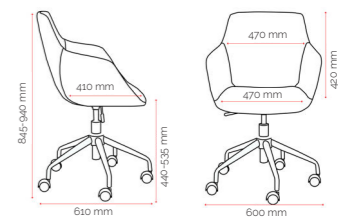

Mondo Haze.

Effortless designer look.

If we had to pick a winner in the looks department, the Mondo Haze neutral toned office chair would be a shoo-in. Achieve an effortless designer look with the light grey upholstery. It's not all good looks, the Haze is easy-on-the-eye and easy-on-your-spine with its comfortable contoured shell. The adjustable seat height and powdercoated steel 5-star base are more proof this chair's a winner all round.

Key Features & Benefits.

126-22 Haze

COSY CONTOURS

A modern tub chair design with generous seat width and depth for optimal comfort.

ADJUSTABLE SEAT HEIGHT

Gas lift adjustable seat height to suit a wide variety of users.

International Standards.

The Mondo Haze is supported by the following Internationally recognised standards:

- **GREENGUARD** certification

Features.

- Adjustable seat height
- Modern design with neutral grey fabric upholstery
- 5-star powdercoated steel base.

Specifications. (mm)

Overall	600w / 610d / 845h
Back	470w / 420h
Seat	470w / 410d
Seat Height	440-535h
Arm	fixed

Carton Dimensions.

Width	340
Height	590
Length	710
Weight	10 kg

Upholstery.

Fabric

Light Grey
F310 (22)

Quality Assurance and Accreditations.

*2 Yr Guarantee: Excludes upholstery. General: Guarantee conditions apply, please see buroseating.com. For indent purchases (non stock orders) conditions may apply, please see buroseating.com for definitions & conditions. In the interests of product development, Buro reserves the right to alter product specifications & features without notice.