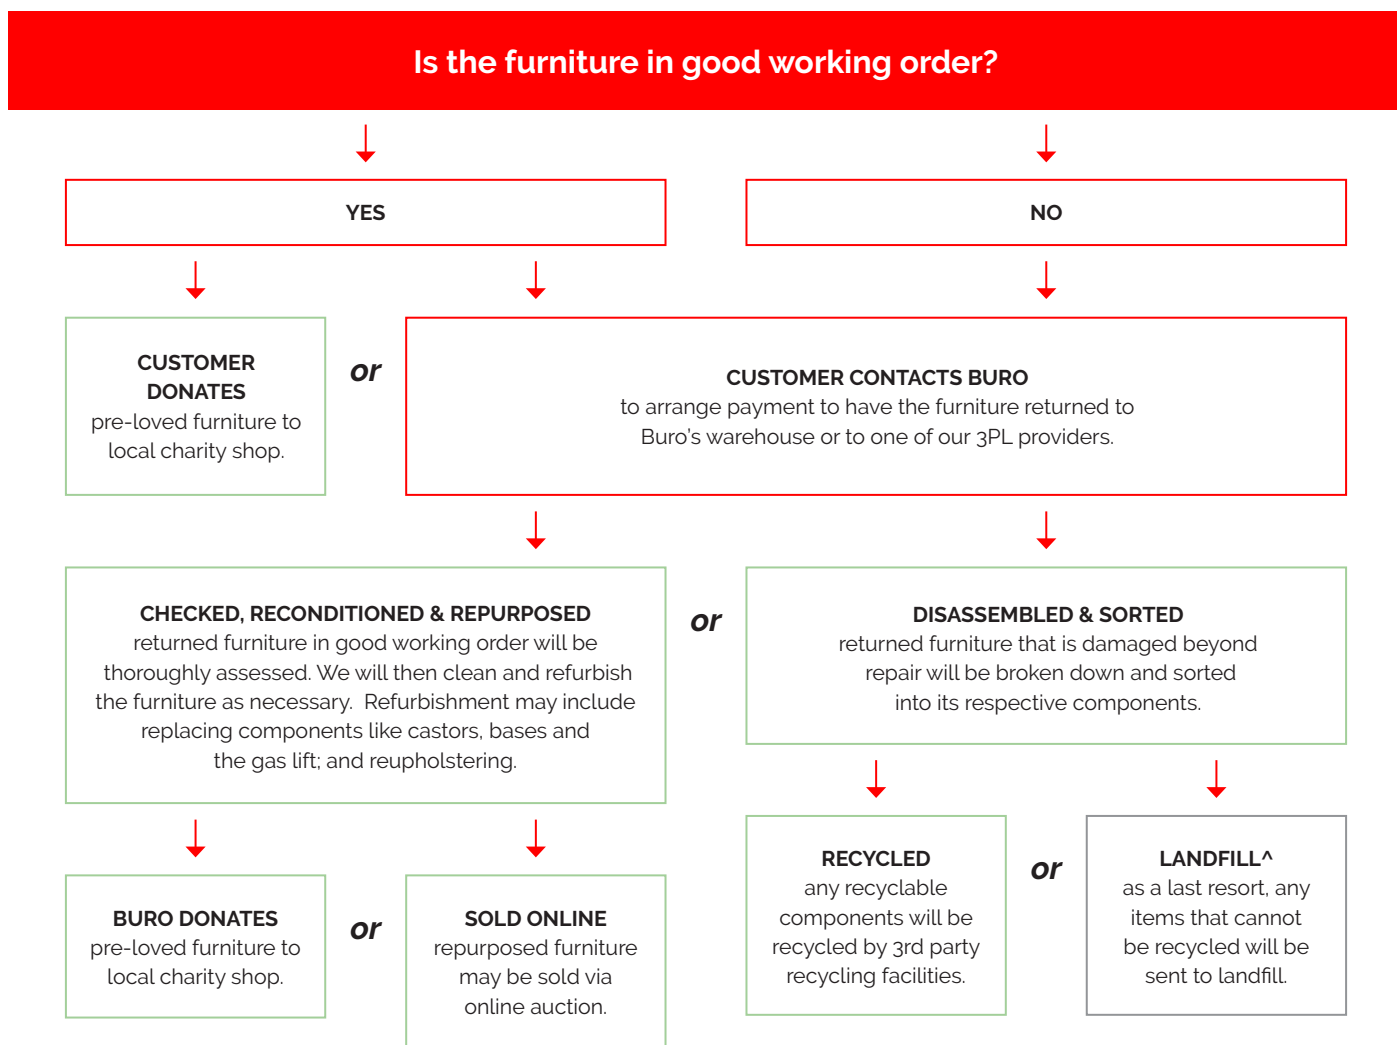

Buro Product Stewardship Programme.

We encourage repurposing and recycling of pre-loved office furniture to reduce our impact on the environment. When a customer has Buro furniture* that they wish to dispose of, we apply the following steps to determine the most appropriate method.

To mitigate our CO2 footprint over the next 50 years, we're working with **Trees That Count**, a conservation charity dedicated to planting native trees.

By funding the planting of native trees, we're supporting efforts to increase biodiversity across New Zealand.

Buro proudly support **Greening Australia**.

Greening Australia has been restoring Australia's unique landscapes and protecting biodiversity at scale through collaborative, science-based programs for over 40 years.
www.greeningaustralia.org.au

As a **Sedex member** we are committed to being a responsible business, sourcing responsibly, and improving ethical standards and working conditions within the supply chain.

*Qualifying furniture must be Buro branded product (Buro Seating, Konfurb, Mondo), or a partner exclusive brand.

^Many of our products are GREENGUARD certified for safe emission levels. This reduces the environmental impact when sending any components to landfill.