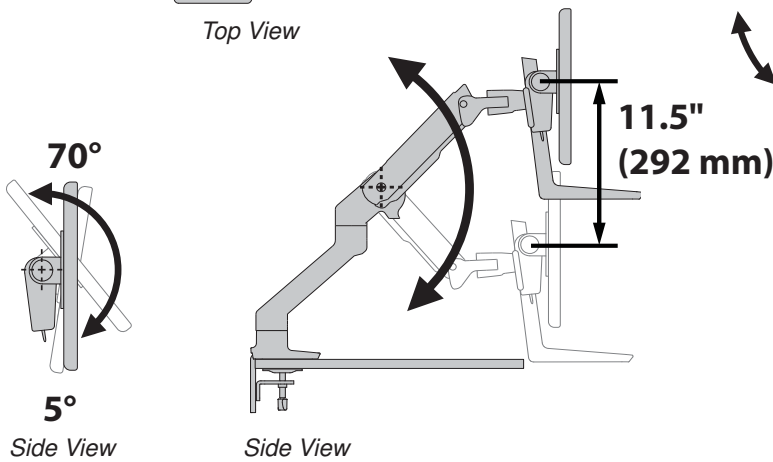

Dimensional Illustrations
Ergotron® HX Dual Monitor Arm

5 lbs. - 17.5 lbs.
(2.3 kg - 7.9 kg)
per monitor

Range of Motion

Portrait/Landscape Rotation

© 2016 Ergotron, Inc. rev. 12/17/2018 DIM-HXDualDesk Content is subject to change without notification