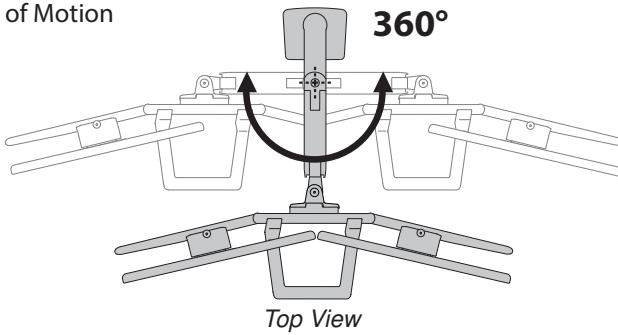

Dimensional Illustrations
Ergotron® HX Dual Monitor Arm

5 lbs. - 17.5 lbs.
(2.3 kg - 7.9 kg)
per monitor

Range of Motion

Portrait/Landscape Rotation

© 2016 Ergotron, Inc. rev. 12/17/2018 DIM-HXDualDesk Content is subject to change without notification