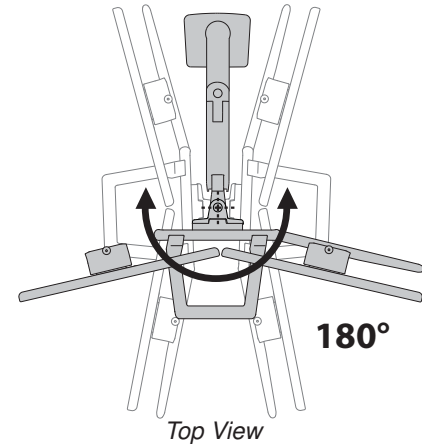

Dimensional Illustrations
Ergotron® HX Dual Monitor Arm

5 lbs. - 17.5 lbs.
(2.3 kg - 7.9 kg)
per monitor

Range of Motion

Portrait/Landscape Rotation

© 2016 Ergotron, Inc. rev. 12/17/2018 DIM-HXDualDesk Content is subject to change without notification