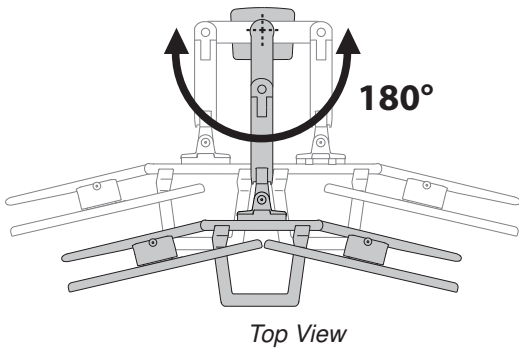

Dimensional Illustrations
Ergotron® HX Dual Monitor Arm

5 lbs. - 17.5 lbs.
(2.3 kg - 7.9 kg)
per monitor

Range of Motion

Portrait/Landscape Rotation

© 2016 Ergotron, Inc. rev. 12/17/2018 DIM-HXDualDesk Content is subject to change without notification