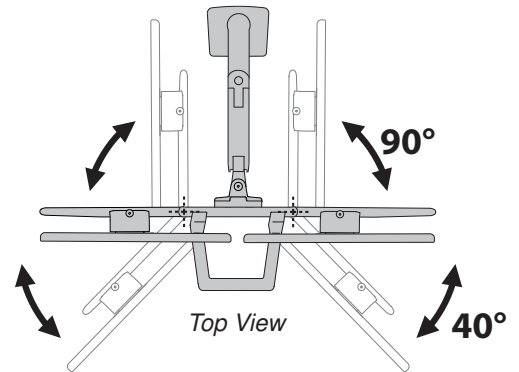

Dimensional Illustrations
Ergotron® HX Dual Monitor Arm

5 lbs. - 17.5 lbs.
(2.3 kg - 7.9 kg)
per monitor

Range of Motion

Portrait/Landscape Rotation

© 2016 Ergotron, Inc. rev. 12/17/2018 DIM-HXDualDesk Content is subject to change without notification