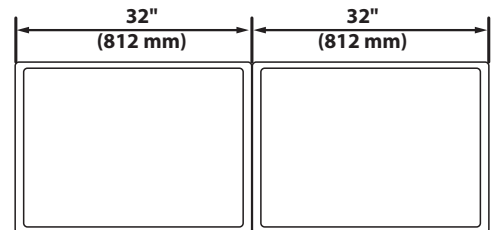

Dimensional Illustrations
Ergotron® HX Dual Monitor Arm

5 lbs. - 17.5 lbs.
(2.3 kg - 7.9 kg)
per monitor

Range of Motion

Portrait/Landscape Rotation

© 2016 Ergotron, Inc. rev. 12/17/2018 DIM-HXDualDesk Content is subject to change without notification

APAC Sales

Tokyo, Japan
www.ergotron.com
japansupport@ergotron.com

Worldwide OEM Sales

www.ergotron.com
info.oem@ergotron.com

ergotron®

Dimensional Illustrations Ergotron® HX Dual Monitor Arm

Dimensions

Max Monitor Size