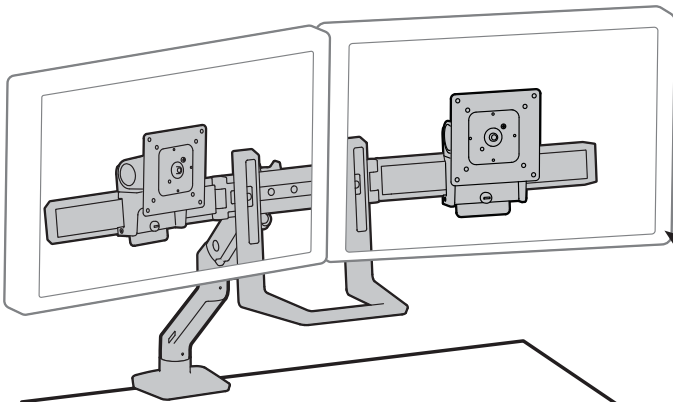

Dimensional Illustrations
Ergotron® HX Dual Monitor Arm

5 lbs. - 17.5 lbs.
(2.3 kg - 7.9 kg)
per monitor

Range of Motion

Portrait/Landscape Rotation

© 2016 Ergotron, Inc. rev. 12/17/2018 DIM-HXDualDesk Content is subject to change without notification