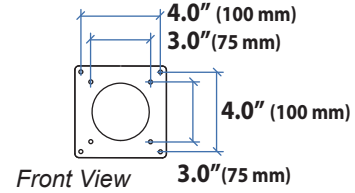

## Dimensions

### Monitor Interface Bracket

Arm in full up position: **19.1"** (486 mm)  
Arm at max extension: **22.2"** (565 mm)  
Arm in full down position: **19.6"** (498 mm)

Arm in full up position: **8.2"** (211 mm)  
Arm at max extension: **11.3"** (290 mm)  
Arm in full down position: **8.7"** (223 mm)

## Range of Motion

Side View

12.6" (320 mm)

Side View

Top View

Front View

**Portrait/Landscape Rotation.**

© 2017 Ergotron, Inc. rev. 08/30/2017 DIM-MXV Content is subject to change without notification