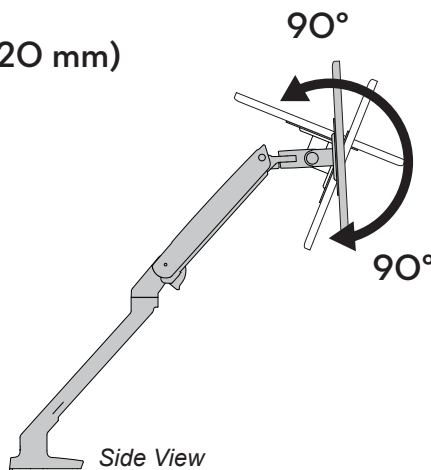

## Dimensions

### Monitor Interface Bracket

Arm in full up position: **19.1"** (486 mm)  
Arm at max extension: **22.2"** (565 mm)  
Arm in full down position: **19.6"** (498 mm)

Arm in full up position: **8.2"** (211 mm)  
Arm at max extension: **11.3"** (290 mm)  
Arm in full down position: **8.7"** (223 mm)

# MXV Desk Monitor Arm

**Weight Capacity**  
**7 lbs (3.2 kg) - 20 lbs. (9.1 kg)**

Monitor depth greater than 2.5" (64 mm) may diminish capacity.  
 Call Ergotron for more information.

## Range of Motion

Side View

12.6" (320 mm)

Side View

Top View

Front View

**Portrait/Landscape Rotation.**

© 2017 Ergotron, Inc. rev. 08/30/2017 DIM-MXV Content is subject to change without notification