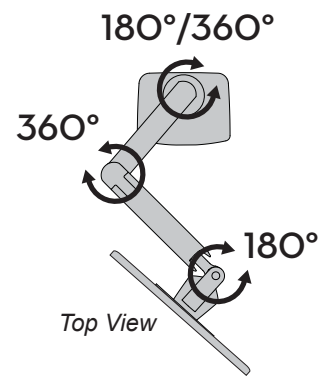

## Dimensions

### Monitor Interface Bracket

Arm in full up position: **19.1"** (486 mm)  
Arm at max extension: **22.2"** (565 mm)  
Arm in full down position: **19.6"** (498 mm)

Arm in full up position: **8.2"** (211 mm)  
Arm at max extension: **11.3"** (290 mm)  
Arm in full down position: **8.7"** (223 mm)

# MXV Desk Monitor Arm

**Weight Capacity**  
**7 lbs (3.2 kg) - 20 lbs. (9.1 kg)**

Monitor depth greater than 2.5" (64 mm) may diminish capacity.  
 Call Ergotron for more information.

## Range of Motion

Side View

12.6" (320 mm)

Side View

Top View

Front View

**Portrait/Landscape Rotation.**

© 2017 Ergotron, Inc. rev. 08/30/2017 DIM-MXV Content is subject to change without notification