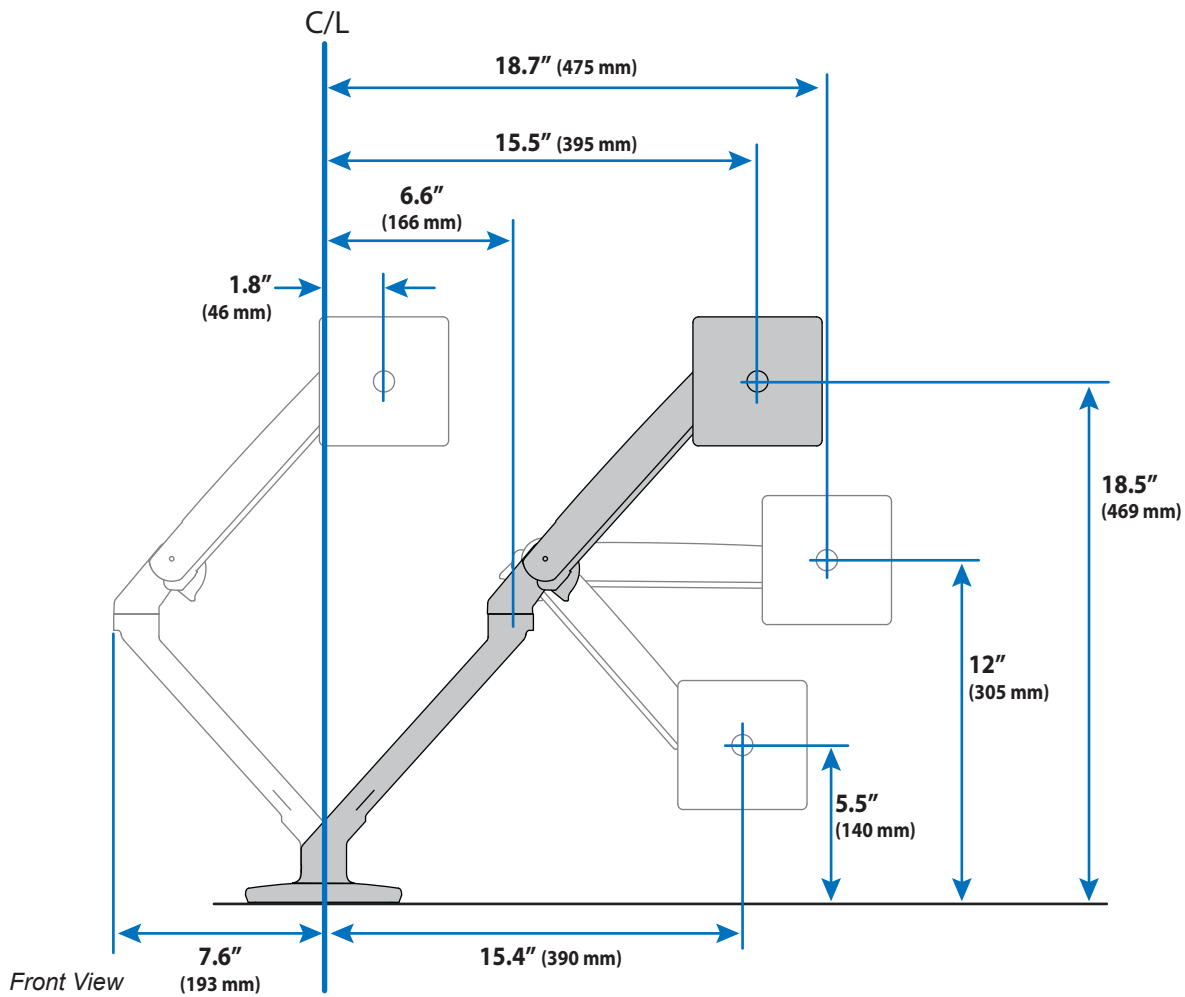

Dimensions

© 2017 Ergotron, Inc. rev. 08/30/2017 DIM-MXV Content is subject to change without notification

Americas Sales and Corporate Headquarters

St. Paul, MN USA
(800) 888-8458
+1-651-681-7600
www.ergotron.com
sales@ergotron.com

EMEA Sales

Amersfoort, The Netherlands
+31 33 45 45 600
www.ergotron.com
info.eu@ergotron.com

APAC Sales

Tokyo, Japan
www.ergotron.com
apaccustomerservice@ergotron.com

Worldwide OEM Sales

www.ergotron.com
info.oem@ergotron.com

ERGOTRON®