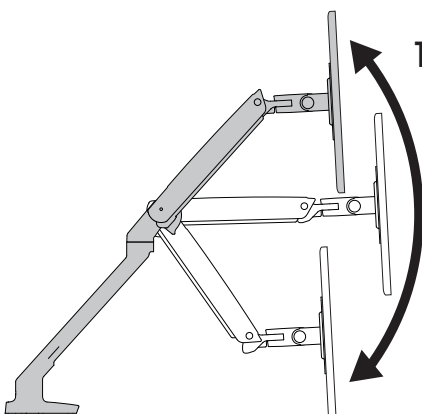

## Range of Motion

Side View

12.6" (320 mm)

Side View

Top View

Front View

**Portrait/Landscape Rotation.**

© 2017 Ergotron, Inc. rev. 08/30/2017 DIM-MXV Content is subject to change without notification