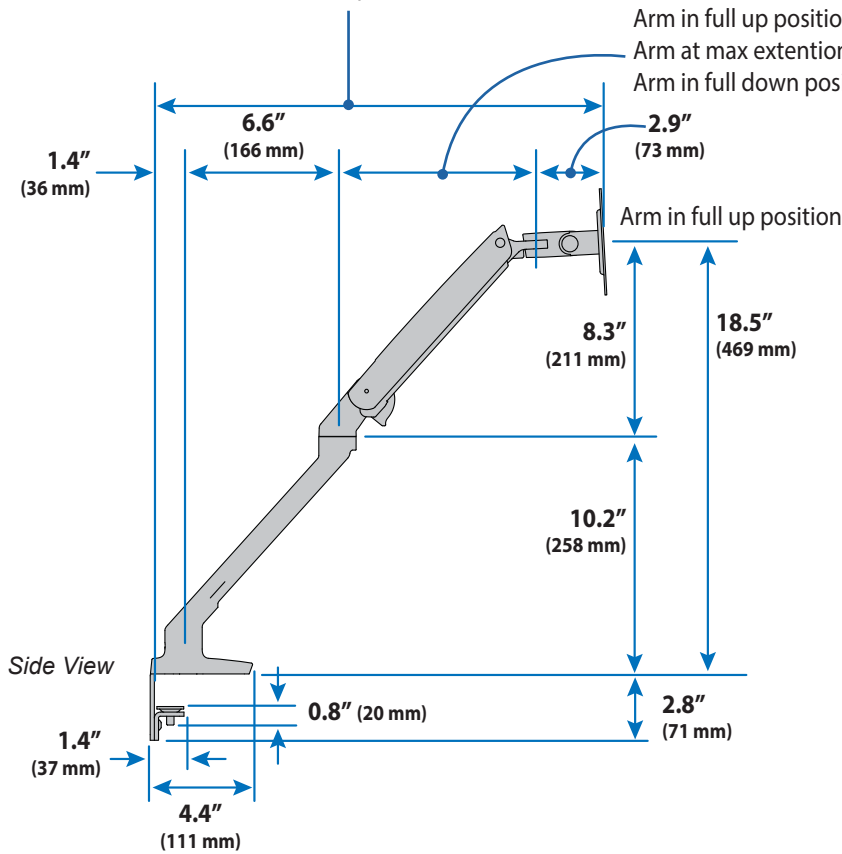

## Dimensions

### Desk Thickness

0.47"-1.25"  
(12-32 mm)

### Monitor Interface Bracket

Arm in full up position: **19.1"** (486 mm)  
Arm at max extension: **22.2"** (565 mm)  
Arm in full down position: **19.6"** (498 mm)

Arm in full up position: **8.2"** (211 mm)  
Arm at max extension: **11.3"** (290 mm)  
Arm in full down position: **8.7"** (223 mm)

## Range of Motion

Side View

12.6" (320 mm)

Side View

Top View

Front View

**Portrait/Landscape Rotation.**

© 2017 Ergotron, Inc. rev. 08/30/2017 DIM-MXV Content is subject to change without notification