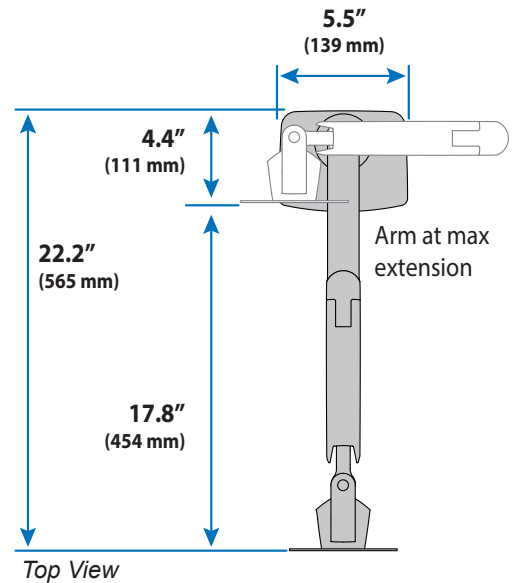

## Dimensions

### Desk Thickness

0.47"-1.25"  
(12-32 mm)

### Monitor Interface Bracket

Arm in full up position: **19.1"** (486 mm)  
Arm at max extension: **22.2"** (565 mm)  
Arm in full down position: **19.6"** (498 mm)

Arm in full up position: **8.2"** (211 mm)  
Arm at max extension: **11.3"** (290 mm)  
Arm in full down position: **8.7"** (223 mm)

## Range of Motion

Side View

12.6" (320 mm)

Side View

Top View

Front View

**Portrait/Landscape Rotation.**

© 2017 Ergotron, Inc. rev. 08/30/2017 DIM-MXV Content is subject to change without notification