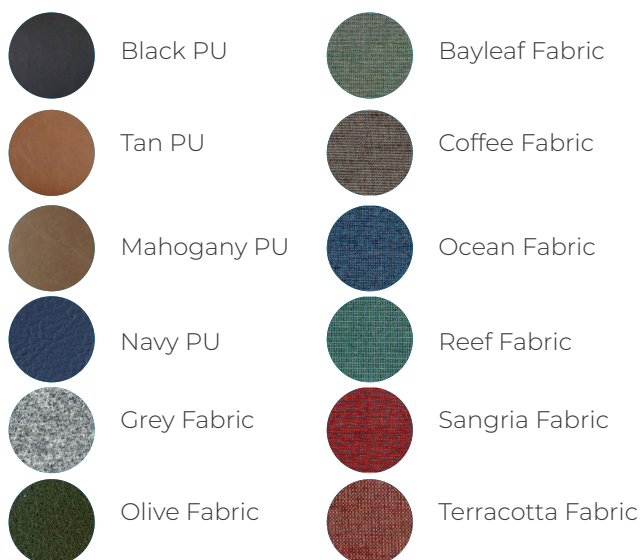

CALYPSO 5 STAR

CAL/

FEATURES

- Available in fully upholstered PU or Fabric Options
- Elegant black 5 star base with castors
- Comfortable foam seat cushioning
- Height adjustable seat

COLOUR

CALYPSO 5 STAR