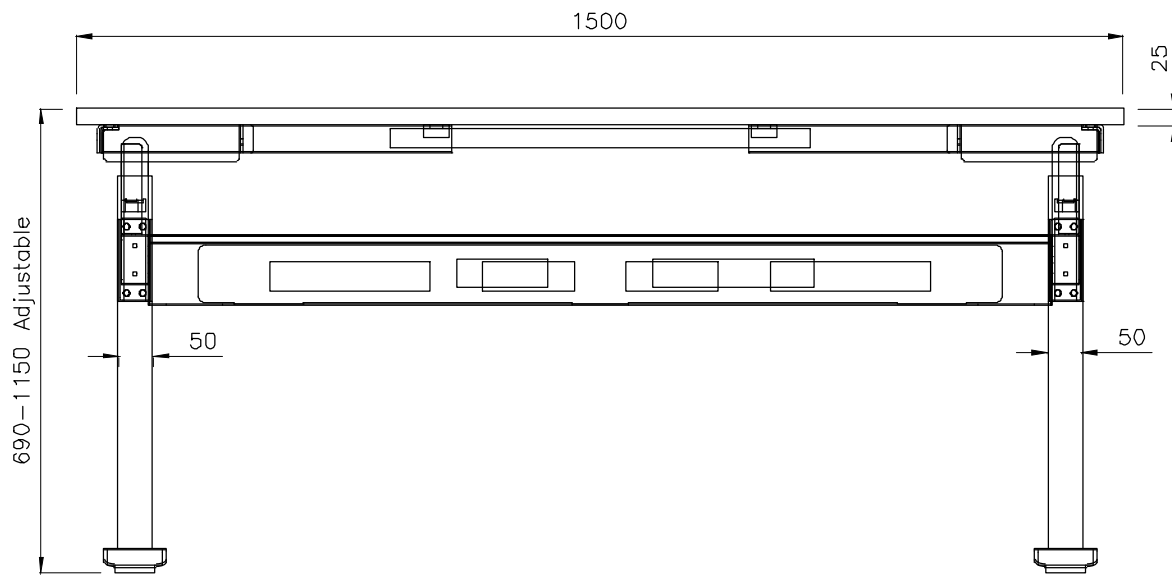

PRODUCT CODE:
EDR-S-157-Rec leg
ASSEMBLED SIZE:
1500L X 750D

REMARKS:
W/O arm & Cable tray
2023
READY TO GO FURNITURE PTY LTD

PRODUCT CODE:

EDR-S-157-Rec Leg

REMARKS:

W/ arm & Cable tray

ASSEMBLED SIZE:

1500L X 750W

2023
READY TO GO FURNITURE PTY LTD

TOP VIEW

ISOMETRIC VIEW

FRONT VIEW

SIDE VIEW

TOP VIEW

FRONT VIEW

SIDE VIEW

PRODUCT CODE:

EDR-ARM+TRAY

ASSEMBLED SIZE:

-

REMARKS:

-