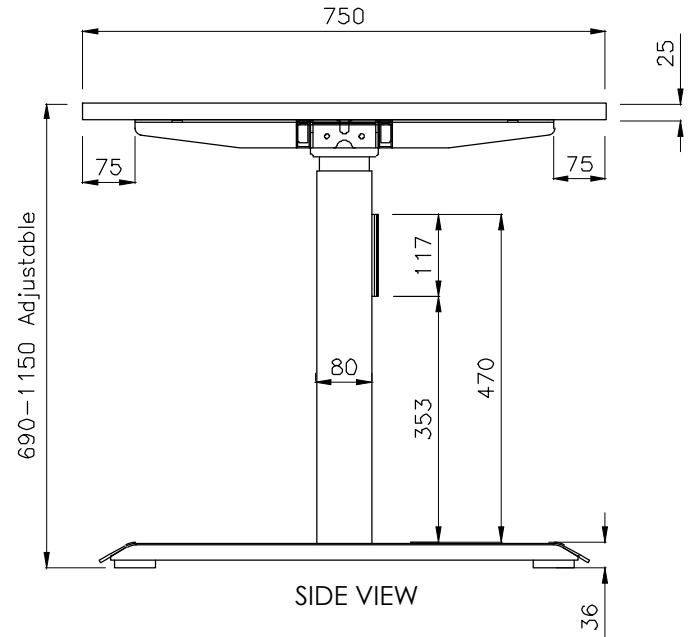

PRODUCT CODE:
EDR-S-157-Rec leg
ASSEMBLED SIZE:
1500L X 750D

REMARKS:
W/O arm & Cable tray
2023
READY TO GO FURNITURE PTY LTD

PRODUCT CODE:

EDR-S-157-Rec Leg

REMARKS:

W/ arm & Cable tray

ASSEMBLED SIZE:

1500L X 750W

2023
READY TO GO FURNITURE PTY LTD

TOP VIEW

ISOMETRIC VIEW

FRONT VIEW

SIDE VIEW

TOP VIEW

FRONT VIEW

SIDE VIEW

PRODUCT CODE:

EDR-ARM+TRAY

ASSEMBLED SIZE:

-

REMARKS:

-