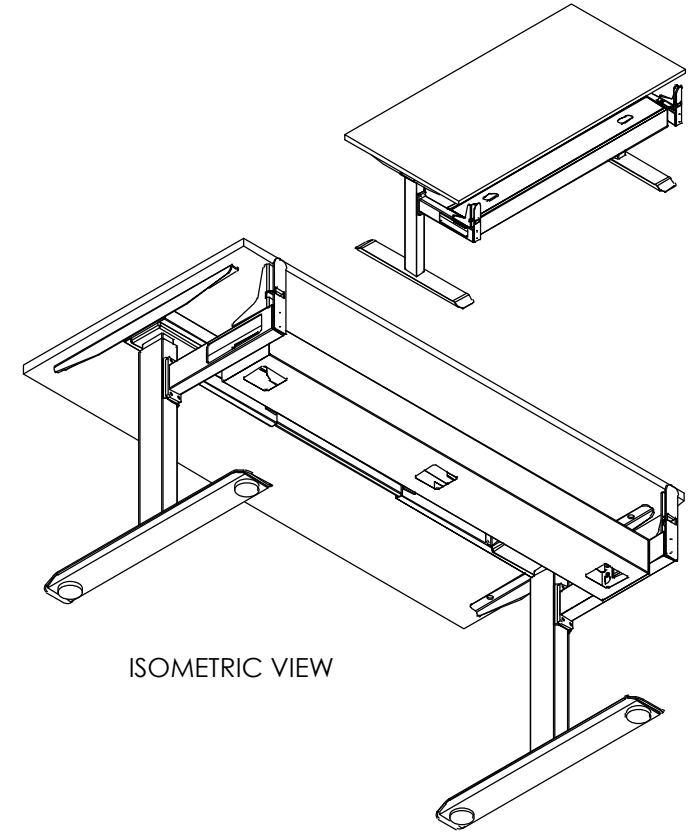

PRODUCT CODE:
EDR-S-157-Rec leg
ASSEMBLED SIZE:
1500L X 750D

REMARKS:
W/O arm & Cable tray
2023
READY TO GO FURNITURE PTY LTD

PRODUCT CODE:

EDR-S-157-Rec Leg

REMARKS:

W/ arm & Cable tray

ASSEMBLED SIZE:

1500L X 750W

2023
READY TO GO FURNITURE PTY LTD

TOP VIEW

ISOMETRIC VIEW

FRONT VIEW

SIDE VIEW

TOP VIEW

FRONT VIEW

SIDE VIEW

PRODUCT CODE:

EDR-ARM+TRAY

ASSEMBLED SIZE:

-

REMARKS:

-