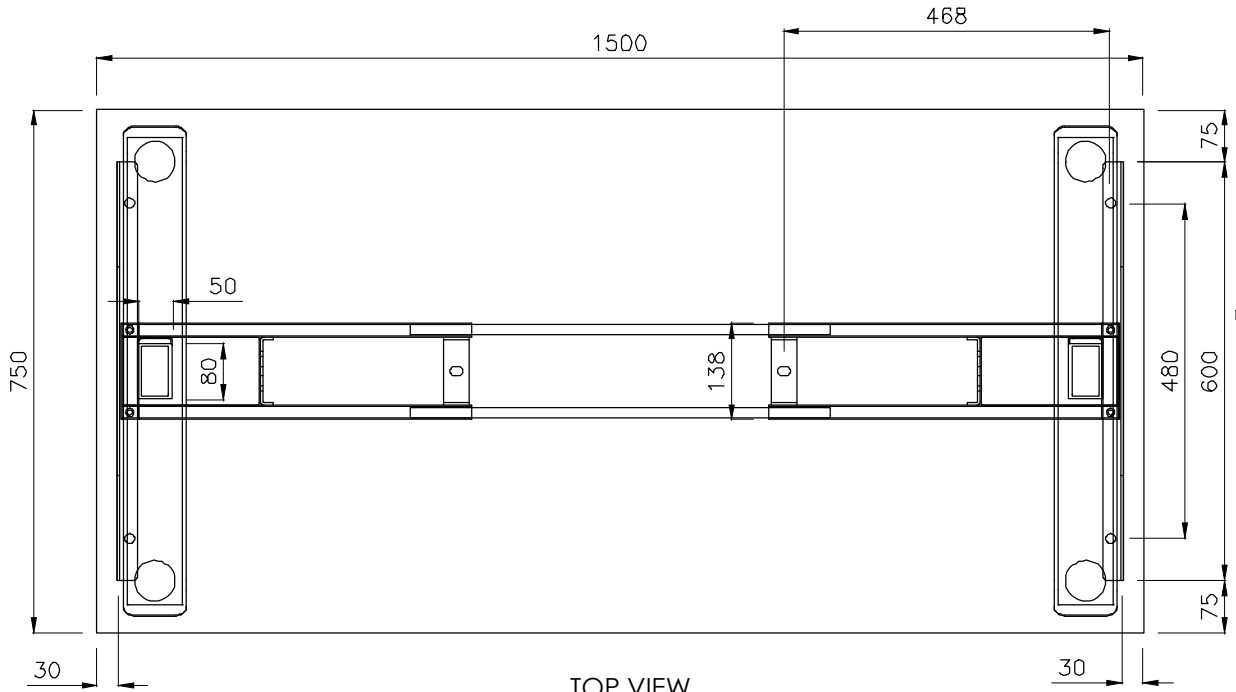

PRODUCT CODE:
EDR-S-157-Rec leg
ASSEMBLED SIZE:
1500L X 750D

REMARKS:
W/O arm & Cable tray
2023
READY TO GO FURNITURE PTY LTD

PRODUCT CODE:

EDR-S-157-Rec Leg

REMARKS:

W/ arm & Cable tray

ASSEMBLED SIZE:

1500L X 750W

2023
READY TO GO FURNITURE PTY LTD

TOP VIEW

ISOMETRIC VIEW

FRONT VIEW

SIDE VIEW

TOP VIEW

FRONT VIEW

SIDE VIEW

PRODUCT CODE:

EDR-ARM+TRAY

ASSEMBLED SIZE:

-

REMARKS:

-