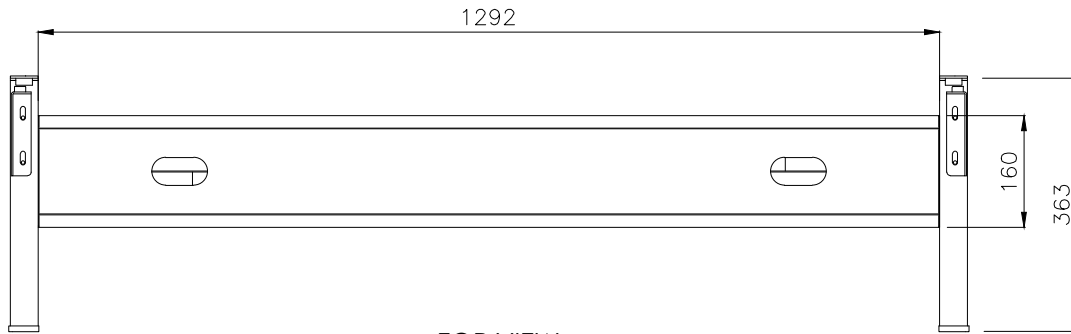

PRODUCT CODE:
EDR-S-157-Rec leg
ASSEMBLED SIZE:
1500L X 750D

REMARKS:
W/O arm & Cable tray
2023
READY TO GO FURNITURE PTY LTD

PRODUCT CODE:

EDR-S-157-Rec Leg

REMARKS:

W/ arm & Cable tray

ASSEMBLED SIZE:

1500L X 750W

2023
READY TO GO FURNITURE PTY LTD

TOP VIEW

ISOMETRIC VIEW

FRONT VIEW

SIDE VIEW

TOP VIEW

FRONT VIEW

SIDE VIEW

PRODUCT CODE:

EDR-ARM+TRAY

ASSEMBLED SIZE:

-

REMARKS:

-