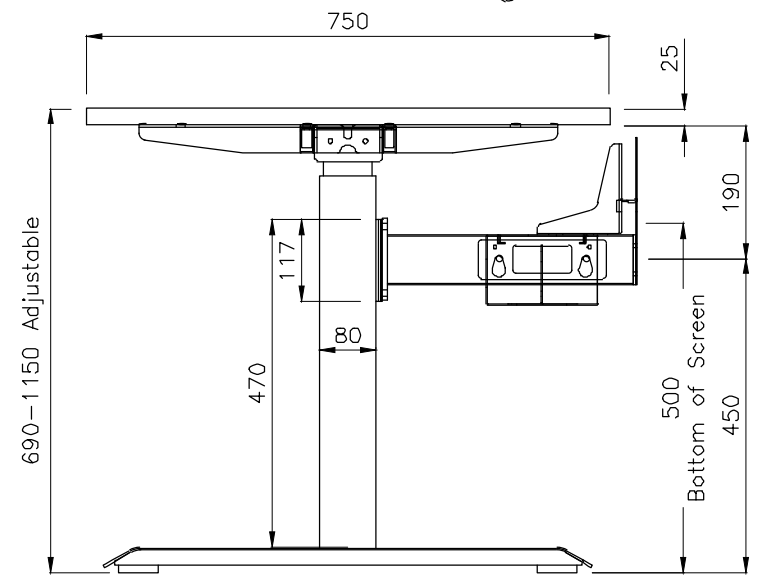

PRODUCT CODE:
EDR-S-157-Rec leg
ASSEMBLED SIZE:
1500L X 750D

REMARKS:
W/O arm & Cable tray
2023
READY TO GO FURNITURE PTY LTD

PRODUCT CODE:

EDR-S-157-Rec Leg

REMARKS:

W/ arm & Cable tray

ASSEMBLED SIZE:

1500L X 750W

2023
READY TO GO FURNITURE PTY LTD

TOP VIEW

ISOMETRIC VIEW

FRONT VIEW

SIDE VIEW

TOP VIEW

FRONT VIEW

SIDE VIEW

PRODUCT CODE:

EDR-ARM+TRAY

ASSEMBLED SIZE:

-

REMARKS:

-