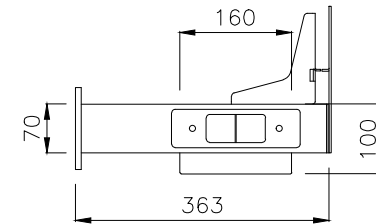

PRODUCT CODE:
EDR-S-157-Rec leg
ASSEMBLED SIZE:
1500L X 750D

REMARKS:
W/O arm & Cable tray
2023
READY TO GO FURNITURE PTY LTD

PRODUCT CODE:

EDR-S-157-Rec Leg

REMARKS:

W/ arm & Cable tray

ASSEMBLED SIZE:

1500L X 750W

2023
READY TO GO FURNITURE PTY LTD

TOP VIEW

ISOMETRIC VIEW

FRONT VIEW

SIDE VIEW

TOP VIEW

FRONT VIEW

SIDE VIEW

PRODUCT CODE:

EDR-ARM+TRAY

ASSEMBLED SIZE:

-

REMARKS:

-