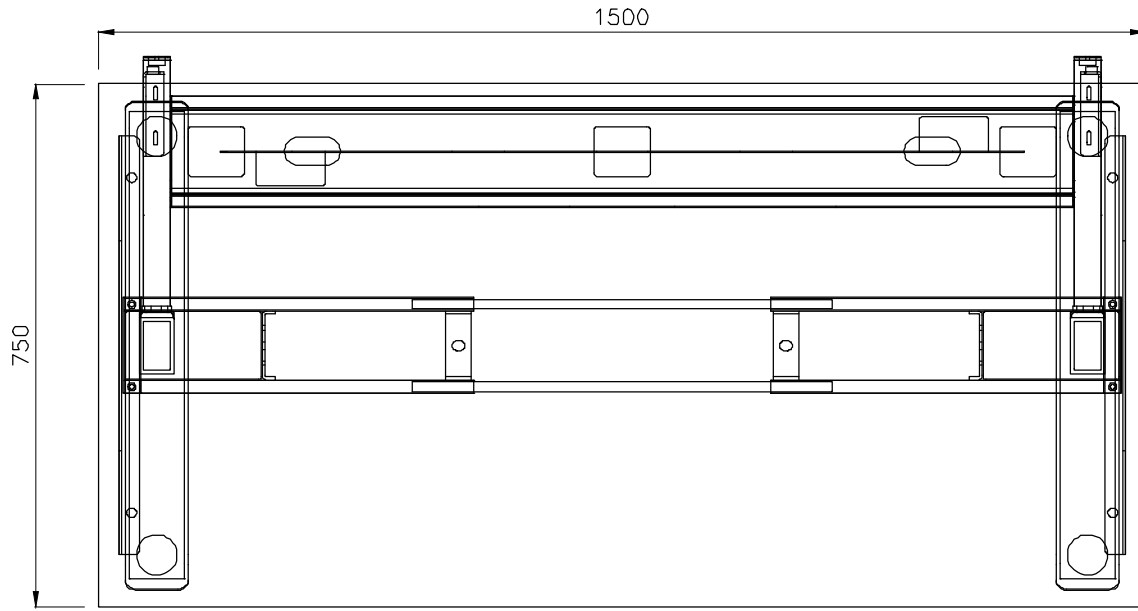

PRODUCT CODE:
EDR-S-157-Rec leg
ASSEMBLED SIZE:
1500L X 750D

REMARKS:
W/O arm & Cable tray
2023
READY TO GO FURNITURE PTY LTD

PRODUCT CODE:

EDR-S-157-Rec Leg

REMARKS:

W/ arm & Cable tray

ASSEMBLED SIZE:

1500L X 750W

2023
READY TO GO FURNITURE PTY LTD

TOP VIEW

ISOMETRIC VIEW

FRONT VIEW

SIDE VIEW

TOP VIEW

FRONT VIEW

SIDE VIEW

PRODUCT CODE:

EDR-ARM+TRAY

ASSEMBLED SIZE:

-

REMARKS:

-