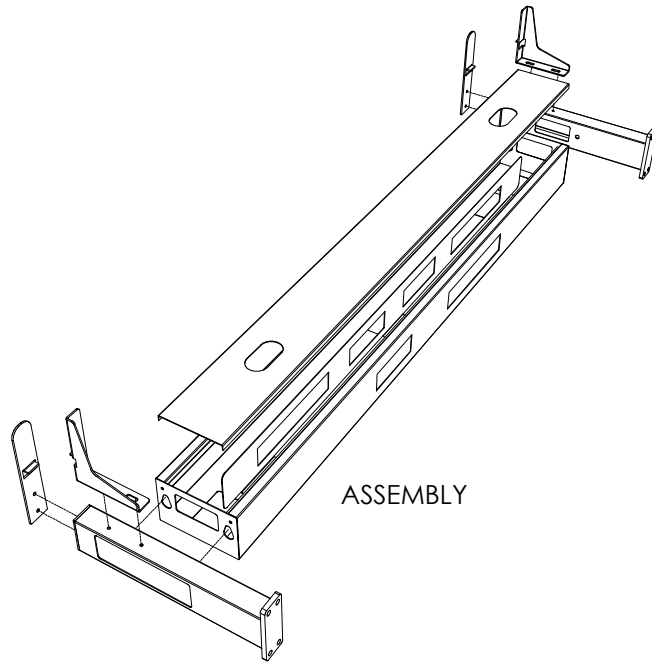

PRODUCT CODE:
EDR-S-157-Rec leg
ASSEMBLED SIZE:
1500L X 750D

REMARKS:
W/O arm & Cable tray
2023
READY TO GO FURNITURE PTY LTD

PRODUCT CODE:

EDR-S-157-Rec Leg

REMARKS:

W/ arm & Cable tray

ASSEMBLED SIZE:

1500L X 750W

2023
READY TO GO FURNITURE PTY LTD

TOP VIEW

ISOMETRIC VIEW

FRONT VIEW

SIDE VIEW

TOP VIEW

FRONT VIEW

SIDE VIEW

PRODUCT CODE:

EDR-ARM+TRAY

ASSEMBLED SIZE:

-

REMARKS:

-