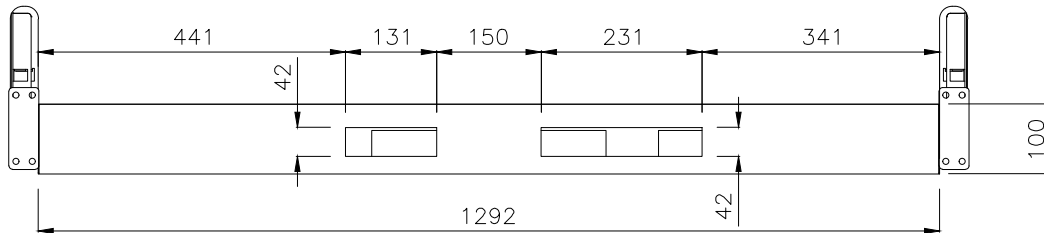

PRODUCT CODE:
EDR-S-157-Rec leg
ASSEMBLED SIZE:
1500L X 750D

REMARKS:
W/O arm & Cable tray
2023
READY TO GO FURNITURE PTY LTD

PRODUCT CODE:

EDR-S-157-Rec Leg

REMARKS:

W/ arm & Cable tray

ASSEMBLED SIZE:

1500L X 750W

2023
READY TO GO FURNITURE PTY LTD

TOP VIEW

ISOMETRIC VIEW

FRONT VIEW

SIDE VIEW

TOP VIEW

FRONT VIEW

SIDE VIEW

PRODUCT CODE:

EDR-ARM+TRAY

ASSEMBLED SIZE:

-

REMARKS:

-