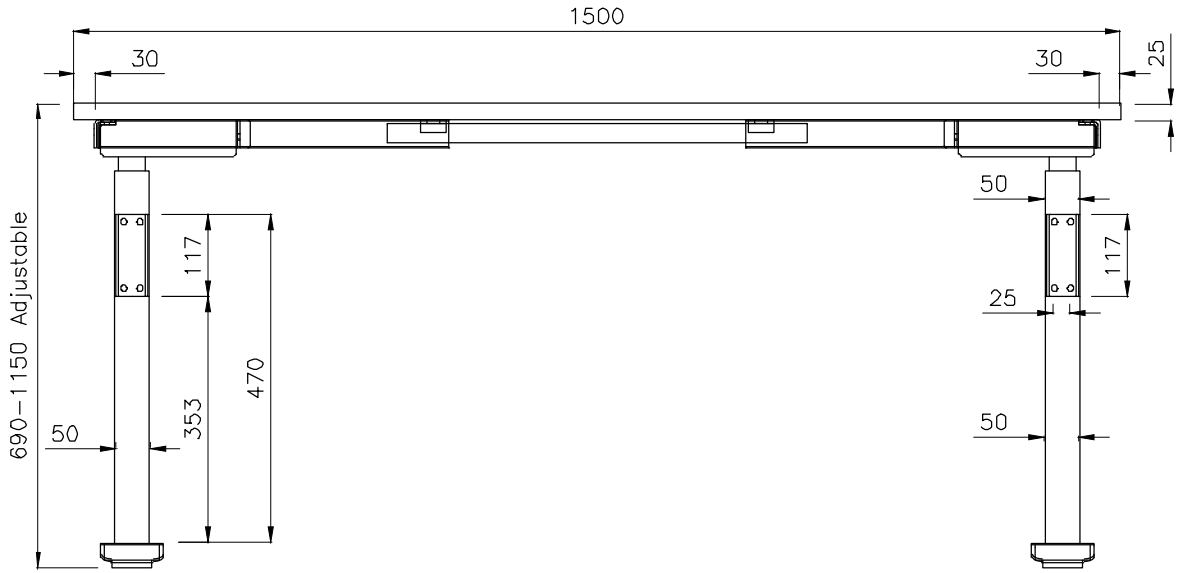

PRODUCT CODE:
EDR-S-157-Rec leg
ASSEMBLED SIZE:
1500L X 750D

REMARKS:
W/O arm & Cable tray
2023
READY TO GO FURNITURE PTY LTD

PRODUCT CODE:

EDR-S-157-Rec Leg

REMARKS:

W/ arm & Cable tray

ASSEMBLED SIZE:

1500L X 750W

2023
READY TO GO FURNITURE PTY LTD

TOP VIEW

ISOMETRIC VIEW

FRONT VIEW

SIDE VIEW

TOP VIEW

FRONT VIEW

SIDE VIEW

PRODUCT CODE:

EDR-ARM+TRAY

ASSEMBLED SIZE:

-

REMARKS:

-