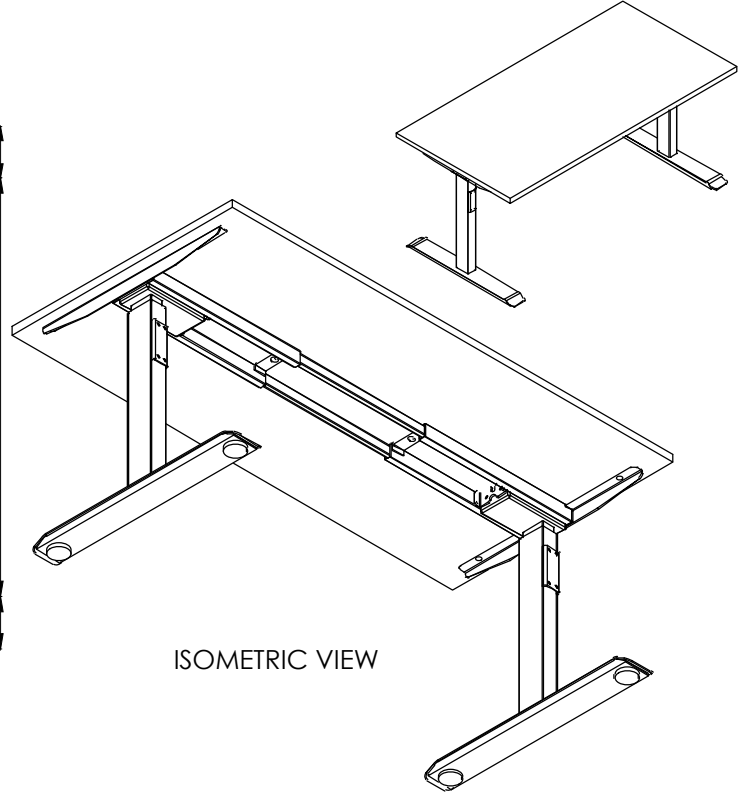

PRODUCT CODE:
EDR-S-157-Rec leg
ASSEMBLED SIZE:
1500L X 750D

REMARKS:
W/O arm & Cable tray
2023
READY TO GO FURNITURE PTY LTD

PRODUCT CODE:

EDR-S-157-Rec Leg

REMARKS:

W/ arm & Cable tray

ASSEMBLED SIZE:

1500L X 750W

2023
READY TO GO FURNITURE PTY LTD

TOP VIEW

ISOMETRIC VIEW

FRONT VIEW

SIDE VIEW

TOP VIEW

FRONT VIEW

SIDE VIEW

PRODUCT CODE:

EDR-ARM+TRAY

ASSEMBLED SIZE:

-

REMARKS:

-