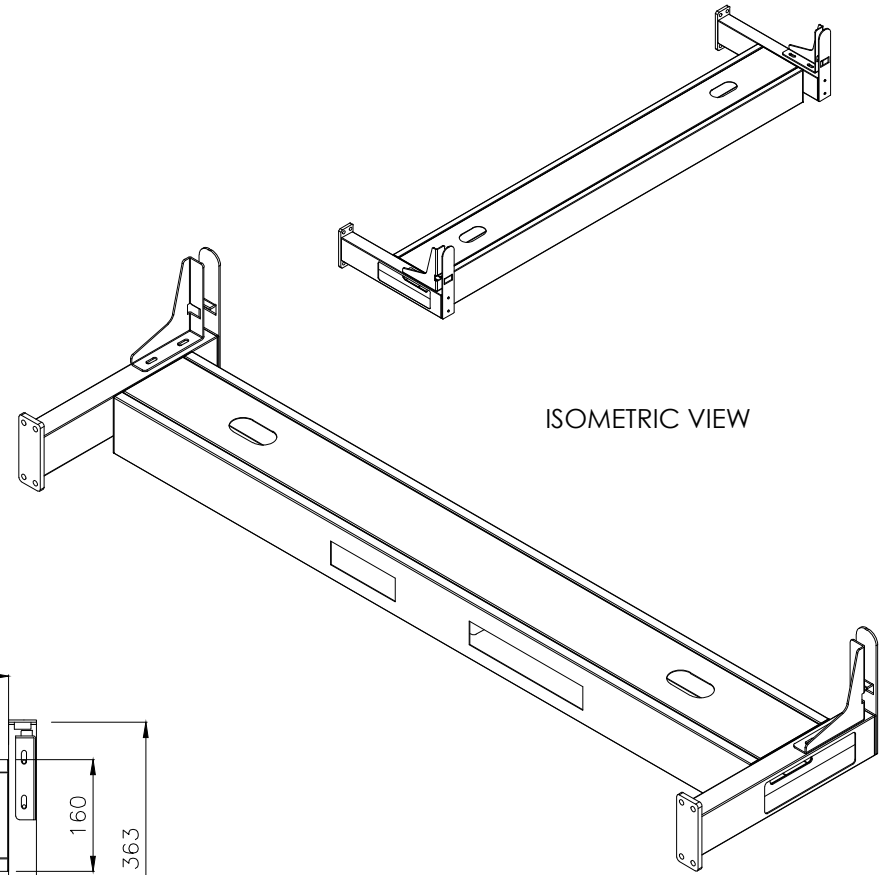

PRODUCT CODE:
EDR-S-157-Rec leg
ASSEMBLED SIZE:
1500L X 750D

REMARKS:
W/O arm & Cable tray
2023
READY TO GO FURNITURE PTY LTD

PRODUCT CODE:

EDR-S-157-Rec Leg

REMARKS:

W/ arm & Cable tray

ASSEMBLED SIZE:

1500L X 750W

2023
READY TO GO FURNITURE PTY LTD

TOP VIEW

ISOMETRIC VIEW

FRONT VIEW

SIDE VIEW

TOP VIEW

FRONT VIEW

SIDE VIEW

PRODUCT CODE:

EDR-ARM+TRAY

ASSEMBLED SIZE:

-

REMARKS:

-