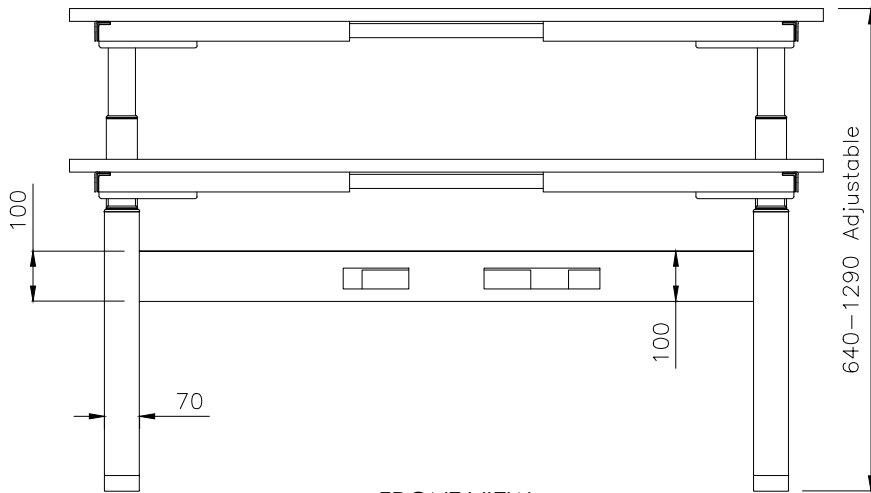

TOP VIEW

FRONT VIEW

SIDE VIEW

ISOMETRIC VIEW

PRODUCT CODE:

EDR-D-157

ASSEMBLED SIZE:

1500L X 750D