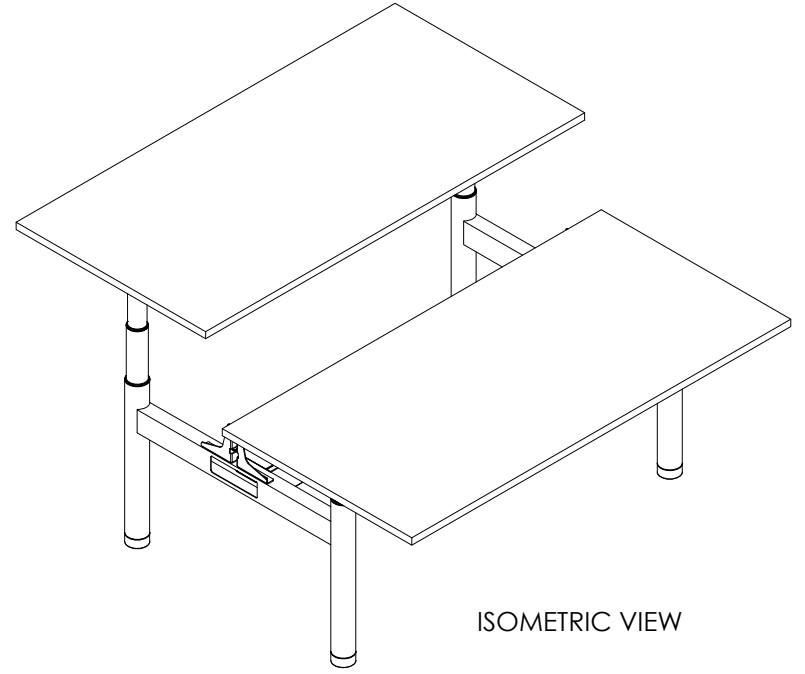

TOP VIEW

FRONT VIEW

SIDE VIEW

ISOMETRIC VIEW

PRODUCT CODE:

EDR-D-157

ASSEMBLED SIZE:

1500L X 750D

REMARKS:

arm & Cable tray

2023
READY TO GO FURNITURE PTY LTD