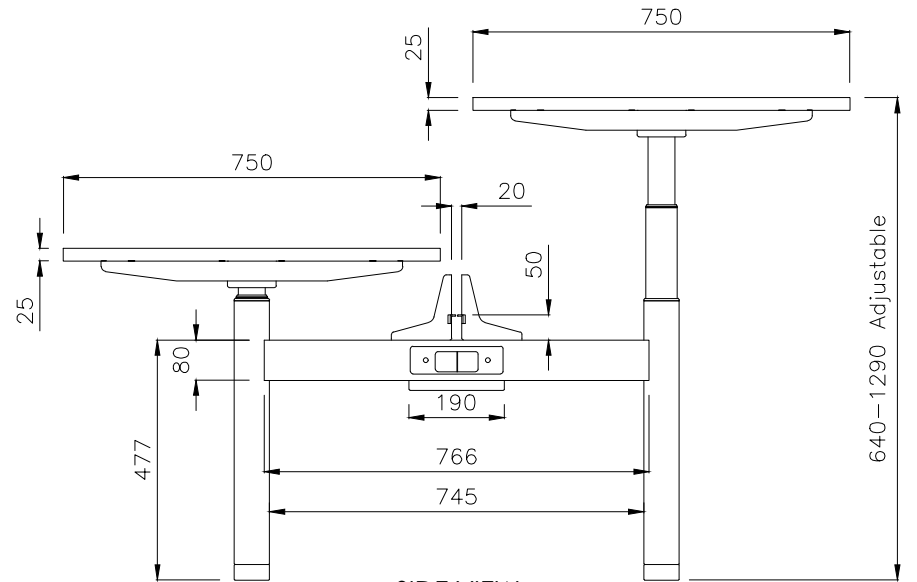

TOP VIEW

FRONT VIEW

SIDE VIEW

ISOMETRIC VIEW

PRODUCT CODE:

EDR-D-157

ASSEMBLED SIZE:

1500L X 750D