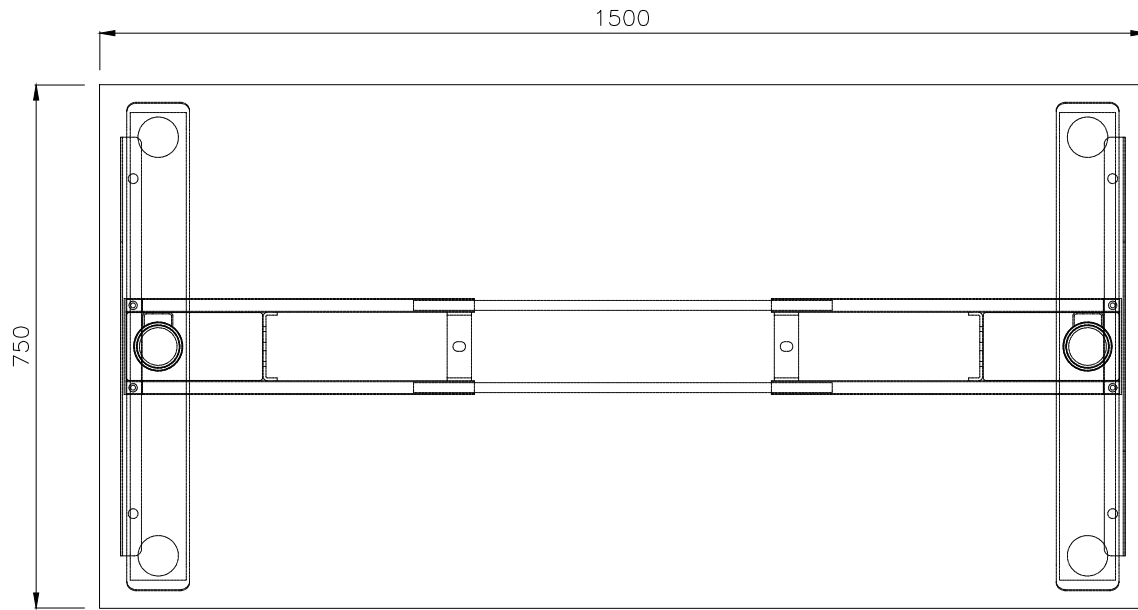

PRODUCT CODE:

EDR-S-157

REMARKS:

W/O arm & Cable tray

ASSEMBLED SIZE:

1500 X 750W

2023  
READY TO GO FURNITURE PTY LTD

TOP VIEW

ISOMETRIC VIEW

FRONT VIEW

SIDE VIEW

TOP VIEW

ISOMETRIC VIEW

FRONT VIEW

SIDE VIEW

PRODUCT CODE:

EDR-S-157

REMARKS:

W/ arm & Cable tray

ASSEMBLED SIZE:

1500L X 750W

2023  
READY TO GO FURNITURE PTY LTD

TOP VIEW

FRONT VIEW

SIDE VIEW

PRODUCT CODE:

EDR-ARM+TRAY

ASSEMBLED SIZE:

-

REMARKS:

-