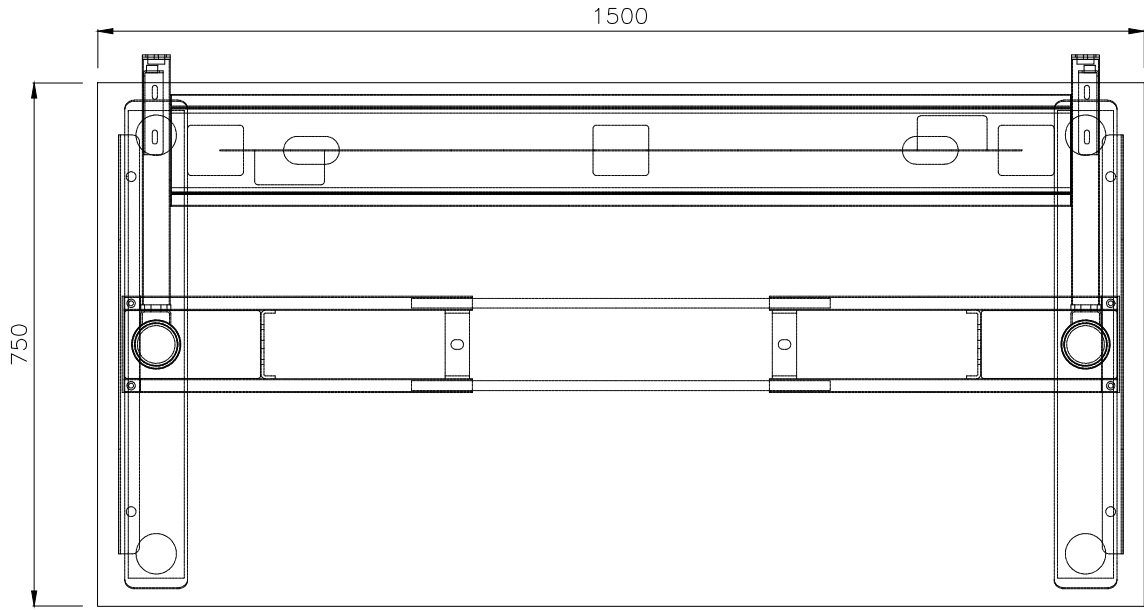

PRODUCT CODE:

EDR-S-157

REMARKS:

W/O arm & Cable tray

ASSEMBLED SIZE:

1500 X 750W

2023  
READY TO GO FURNITURE PTY LTD

TOP VIEW

ISOMETRIC VIEW

FRONT VIEW

SIDE VIEW

TOP VIEW

ISOMETRIC VIEW

FRONT VIEW

SIDE VIEW

PRODUCT CODE:

EDR-S-157

REMARKS:

W/ arm & Cable tray

ASSEMBLED SIZE:

1500L X 750W

2023  
READY TO GO FURNITURE PTY LTD

TOP VIEW

FRONT VIEW

SIDE VIEW

PRODUCT CODE:

EDR-ARM+TRAY

ASSEMBLED SIZE:

-

REMARKS:

-