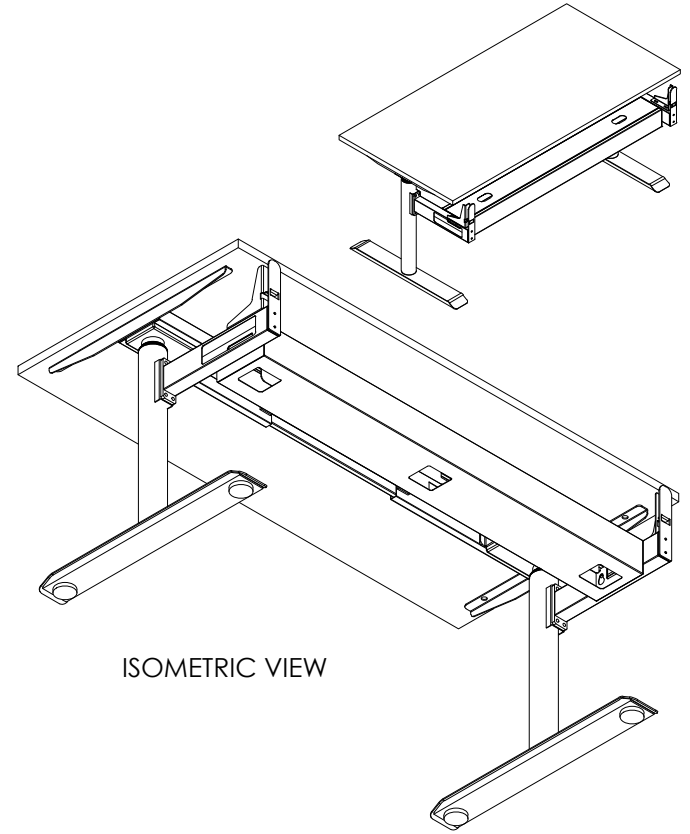

ISOMETRIC VIEW

FRONT VIEW

SIDE VIEW

TOP VIEW

ISOMETRIC VIEW

FRONT VIEW

SIDE VIEW

PRODUCT CODE:

EDR-S-157

REMARKS:

W/ arm & Cable tray

ASSEMBLED SIZE:

1500L X 750W

2023  
READY TO GO FURNITURE PTY LTD

TOP VIEW

FRONT VIEW

SIDE VIEW

PRODUCT CODE:

EDR-ARM+TRAY

ASSEMBLED SIZE:

-

REMARKS:

-