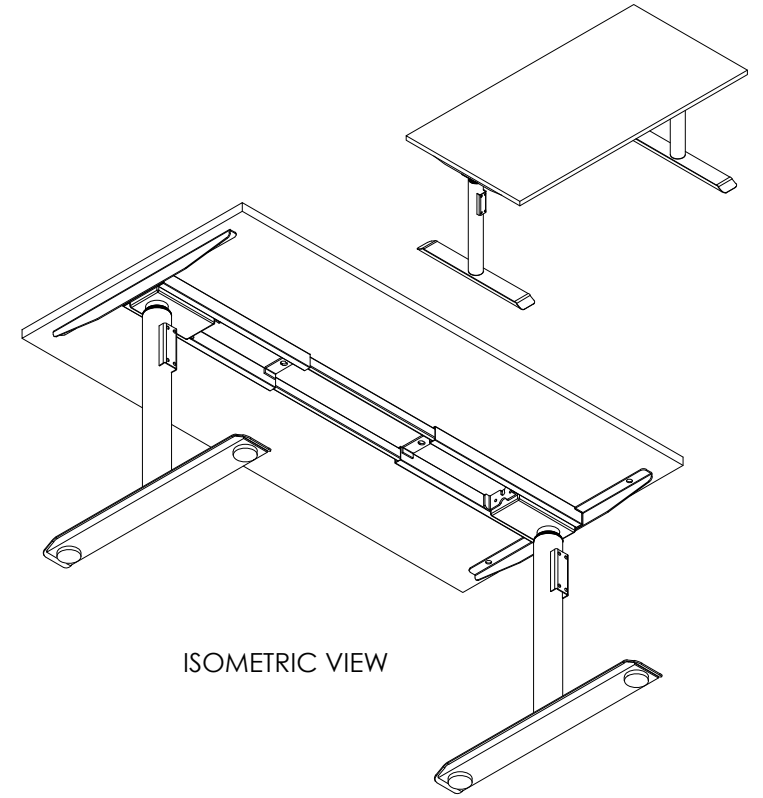

PRODUCT CODE:

EDR-S-157

REMARKS:

W/O arm & Cable tray

ASSEMBLED SIZE:

1500 X 750W

2023  
READY TO GO FURNITURE PTY LTD

TOP VIEW

ISOMETRIC VIEW

FRONT VIEW

SIDE VIEW

TOP VIEW

ISOMETRIC VIEW

FRONT VIEW

SIDE VIEW

PRODUCT CODE:

EDR-S-157

REMARKS:

W/ arm & Cable tray

ASSEMBLED SIZE:

1500L X 750W

2023  
READY TO GO FURNITURE PTY LTD

TOP VIEW

FRONT VIEW

SIDE VIEW

PRODUCT CODE:

EDR-ARM+TRAY

ASSEMBLED SIZE:

-

REMARKS:

-