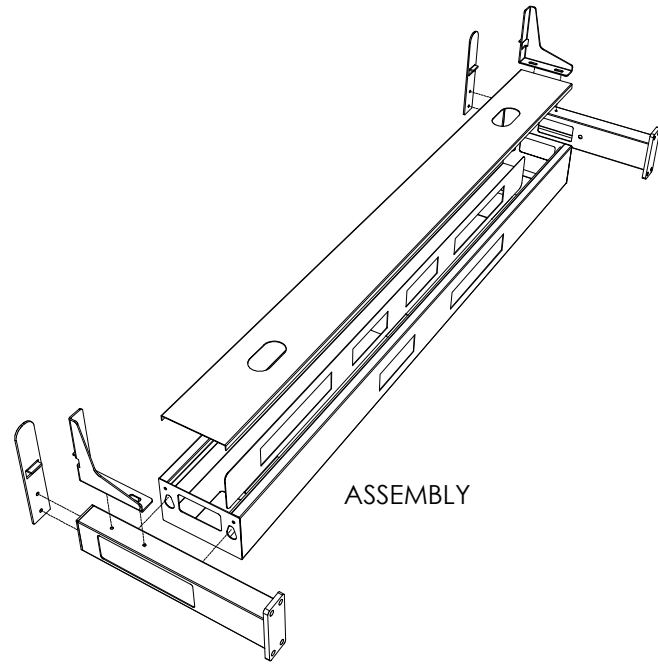

ISOMETRIC VIEW

FRONT VIEW

SIDE VIEW

TOP VIEW

ISOMETRIC VIEW

FRONT VIEW

SIDE VIEW

PRODUCT CODE:

EDR-S-157

REMARKS:

W/ arm & Cable tray

ASSEMBLED SIZE:

1500L X 750W

2023  
READY TO GO FURNITURE PTY LTD

TOP VIEW

FRONT VIEW

SIDE VIEW

PRODUCT CODE:

EDR-ARM+TRAY

ASSEMBLED SIZE:

-

REMARKS:

-