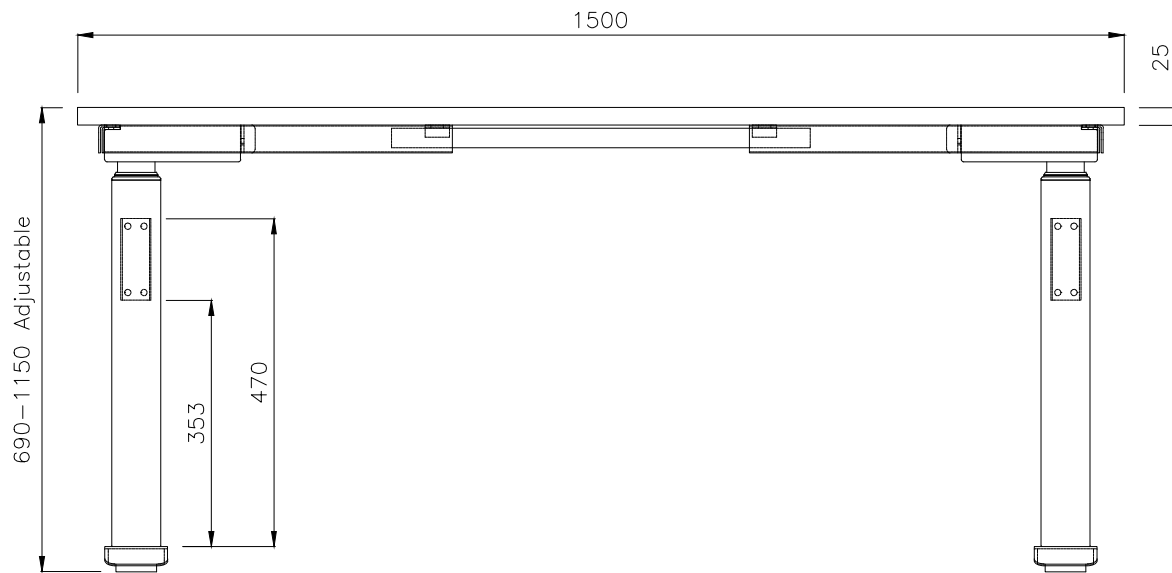

PRODUCT CODE:

EDR-S-157

REMARKS:

W/O arm & Cable tray

ASSEMBLED SIZE:

1500 X 750W

2023  
READY TO GO FURNITURE PTY LTD

TOP VIEW

ISOMETRIC VIEW

FRONT VIEW

SIDE VIEW

TOP VIEW

ISOMETRIC VIEW

FRONT VIEW

SIDE VIEW

PRODUCT CODE:

EDR-S-157

REMARKS:

W/ arm & Cable tray

ASSEMBLED SIZE:

1500L X 750W

2023  
READY TO GO FURNITURE PTY LTD

TOP VIEW

FRONT VIEW

SIDE VIEW

PRODUCT CODE:

EDR-ARM+TRAY

ASSEMBLED SIZE:

-

REMARKS:

-