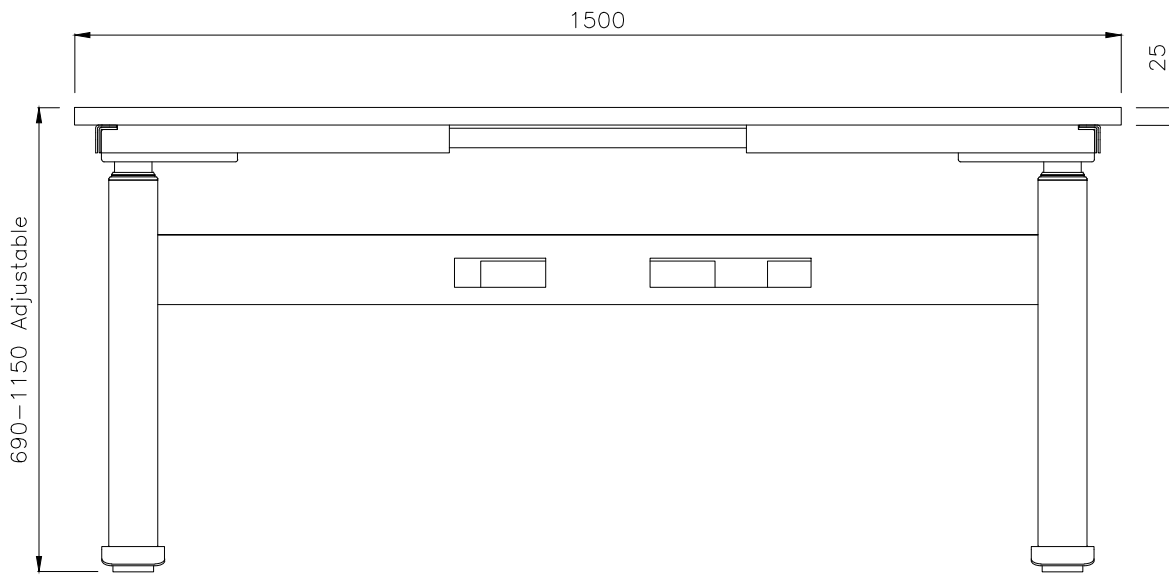

PRODUCT CODE:

EDR-S-157

REMARKS:

W/O arm & Cable tray

ASSEMBLED SIZE:

1500 X 750W

2023  
READY TO GO FURNITURE PTY LTD

TOP VIEW

ISOMETRIC VIEW

FRONT VIEW

SIDE VIEW

TOP VIEW

ISOMETRIC VIEW

FRONT VIEW

SIDE VIEW

PRODUCT CODE:

EDR-S-157

REMARKS:

W/ arm & Cable tray

ASSEMBLED SIZE:

1500L X 750W

2023  
READY TO GO FURNITURE PTY LTD

TOP VIEW

FRONT VIEW

SIDE VIEW

PRODUCT CODE:

EDR-ARM+TRAY

ASSEMBLED SIZE:

-

REMARKS:

-