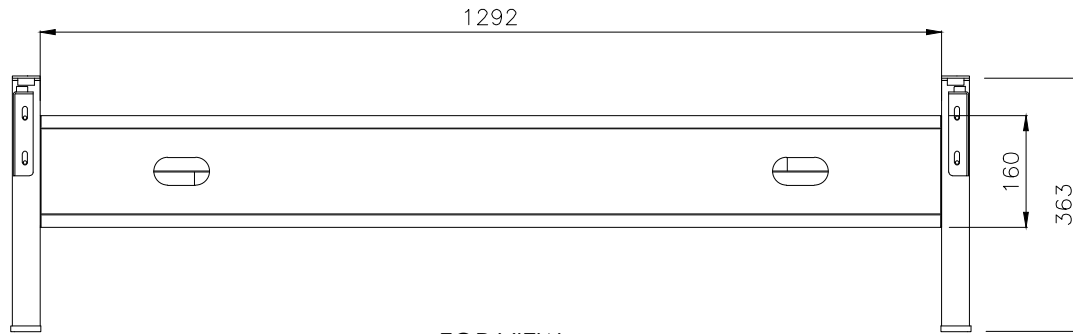

EDR-S-157

REMARKS:

W/ arm & Cable tray

ASSEMBLED SIZE:

1500L X 750W

2023  
READY TO GO FURNITURE PTY LTD

TOP VIEW

FRONT VIEW

SIDE VIEW

PRODUCT CODE:

EDR-ARM+TRAY

ASSEMBLED SIZE:

-

REMARKS:

-