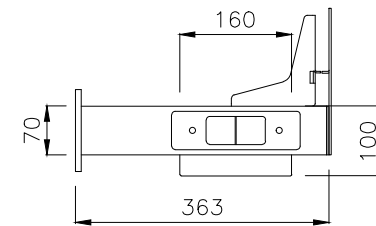

ISOMETRIC VIEW

FRONT VIEW

SIDE VIEW

TOP VIEW

ISOMETRIC VIEW

FRONT VIEW

SIDE VIEW

PRODUCT CODE:

EDR-S-157

REMARKS:

W/ arm & Cable tray

ASSEMBLED SIZE:

1500L X 750W

2023  
READY TO GO FURNITURE PTY LTD

TOP VIEW

FRONT VIEW

SIDE VIEW

PRODUCT CODE:

EDR-ARM+TRAY

ASSEMBLED SIZE:

-

REMARKS:

-