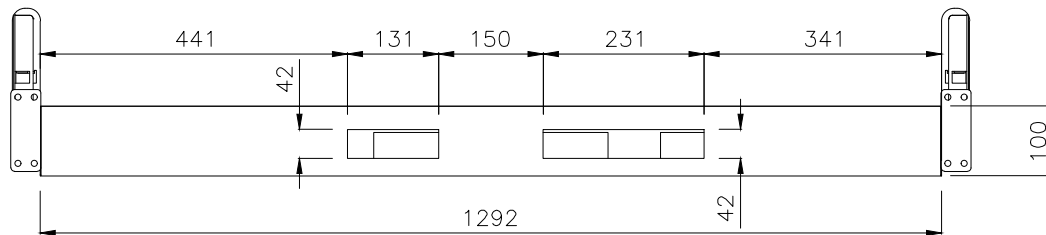

ISOMETRIC VIEW

FRONT VIEW

SIDE VIEW

TOP VIEW

ISOMETRIC VIEW

FRONT VIEW

SIDE VIEW

PRODUCT CODE:

EDR-S-157

REMARKS:

W/ arm & Cable tray

ASSEMBLED SIZE:

1500L X 750W

2023  
READY TO GO FURNITURE PTY LTD

TOP VIEW

FRONT VIEW

SIDE VIEW

PRODUCT CODE:

EDR-ARM+TRAY

ASSEMBLED SIZE:

-

REMARKS:

-