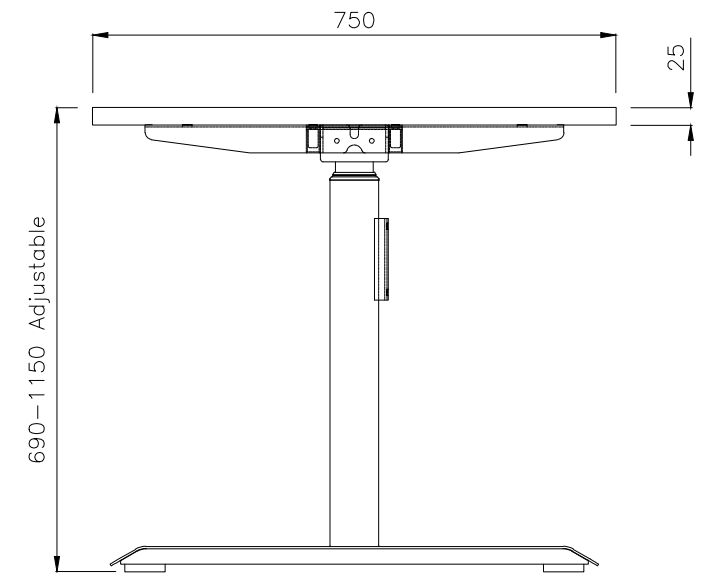

PRODUCT CODE:

EDR-S-157

REMARKS:

W/O arm & Cable tray

ASSEMBLED SIZE:

1500 X 750W

2023  
READY TO GO FURNITURE PTY LTD

TOP VIEW

ISOMETRIC VIEW

FRONT VIEW

SIDE VIEW

TOP VIEW

ISOMETRIC VIEW

FRONT VIEW

SIDE VIEW

PRODUCT CODE:

EDR-S-157

REMARKS:

W/ arm & Cable tray

ASSEMBLED SIZE:

1500L X 750W

2023  
READY TO GO FURNITURE PTY LTD

TOP VIEW

FRONT VIEW

SIDE VIEW

PRODUCT CODE:

EDR-ARM+TRAY

ASSEMBLED SIZE:

-

REMARKS:

-