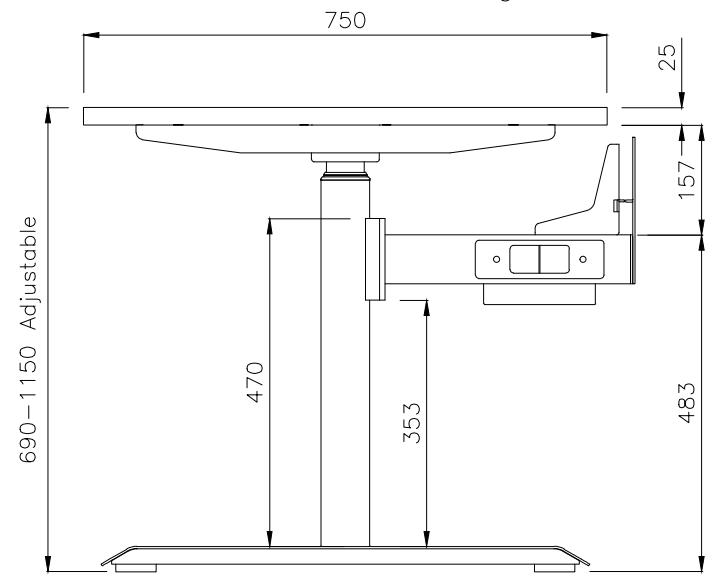

PRODUCT CODE:

EDR-S-157

REMARKS:

W/O arm & Cable tray

ASSEMBLED SIZE:

1500 X 750W

2023  
READY TO GO FURNITURE PTY LTD

TOP VIEW

ISOMETRIC VIEW

FRONT VIEW

SIDE VIEW

TOP VIEW

ISOMETRIC VIEW

FRONT VIEW

SIDE VIEW

PRODUCT CODE:

EDR-S-157

REMARKS:

W/ arm & Cable tray

ASSEMBLED SIZE:

1500L X 750W

2023  
READY TO GO FURNITURE PTY LTD

TOP VIEW

FRONT VIEW

SIDE VIEW

PRODUCT CODE:

EDR-ARM+TRAY

ASSEMBLED SIZE:

-

REMARKS:

-