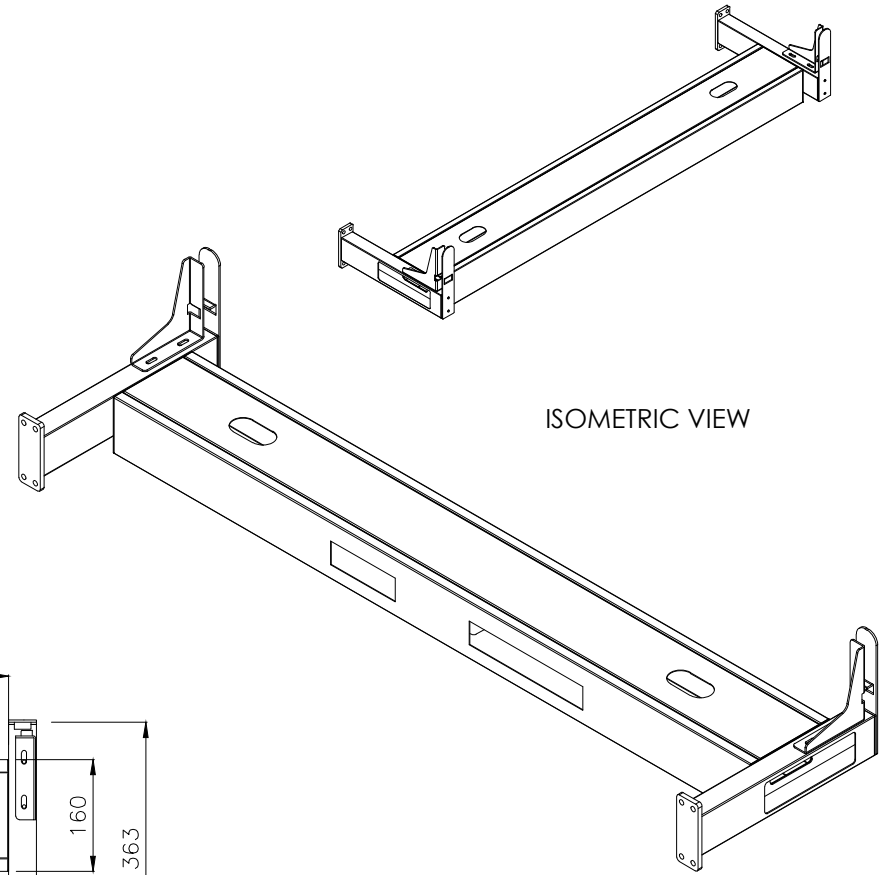

ISOMETRIC VIEW

FRONT VIEW

SIDE VIEW

TOP VIEW

ISOMETRIC VIEW

FRONT VIEW

SIDE VIEW

PRODUCT CODE:

EDR-S-157

REMARKS:

W/ arm & Cable tray

ASSEMBLED SIZE:

1500L X 750W

2023  
READY TO GO FURNITURE PTY LTD

TOP VIEW

FRONT VIEW

SIDE VIEW

PRODUCT CODE:

EDR-ARM+TRAY

ASSEMBLED SIZE:

-

REMARKS:

-