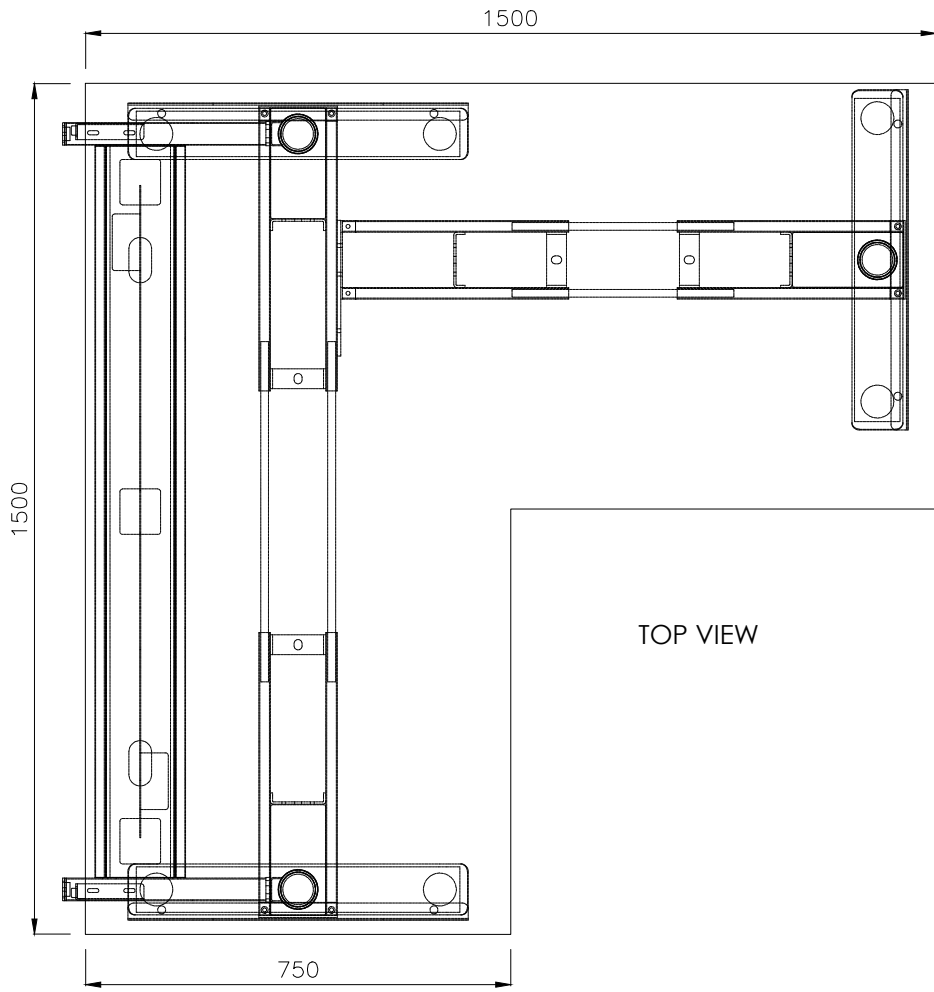

READY2GO FURNITURE

PRODUCT CODE:
EDR-WS-157

ASSEMBLED SIZE:
1500L X 750W

REMARKS:
W/ arm & Cable tray

2023
READY TO GO FURNITURE PTY LTD

TOP VIEW

ISOMETRIC VIEW

FRONT VIEW

SIDE VIEW

TOP VIEW

FRONT VIEW

SIDE VIEW

PRODUCT CODE:

EDR-ARM+TRAY

ASSEMBLED SIZE:

-