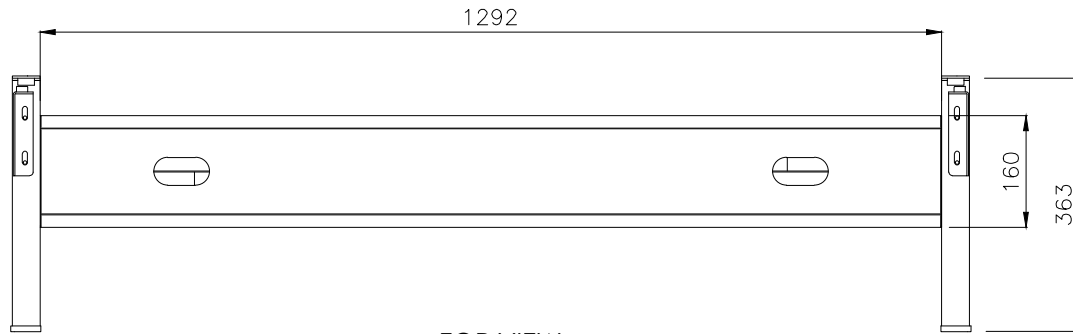

READY2GO FURNITURE

PRODUCT CODE:
EDR-WS-157

ASSEMBLED SIZE:
1500L X 750W

REMARKS:
W/ arm & Cable tray

2023
READY TO GO FURNITURE PTY LTD

TOP VIEW

ISOMETRIC VIEW

FRONT VIEW

SIDE VIEW

TOP VIEW

FRONT VIEW

SIDE VIEW

PRODUCT CODE:

EDR-ARM+TRAY

ASSEMBLED SIZE:

-