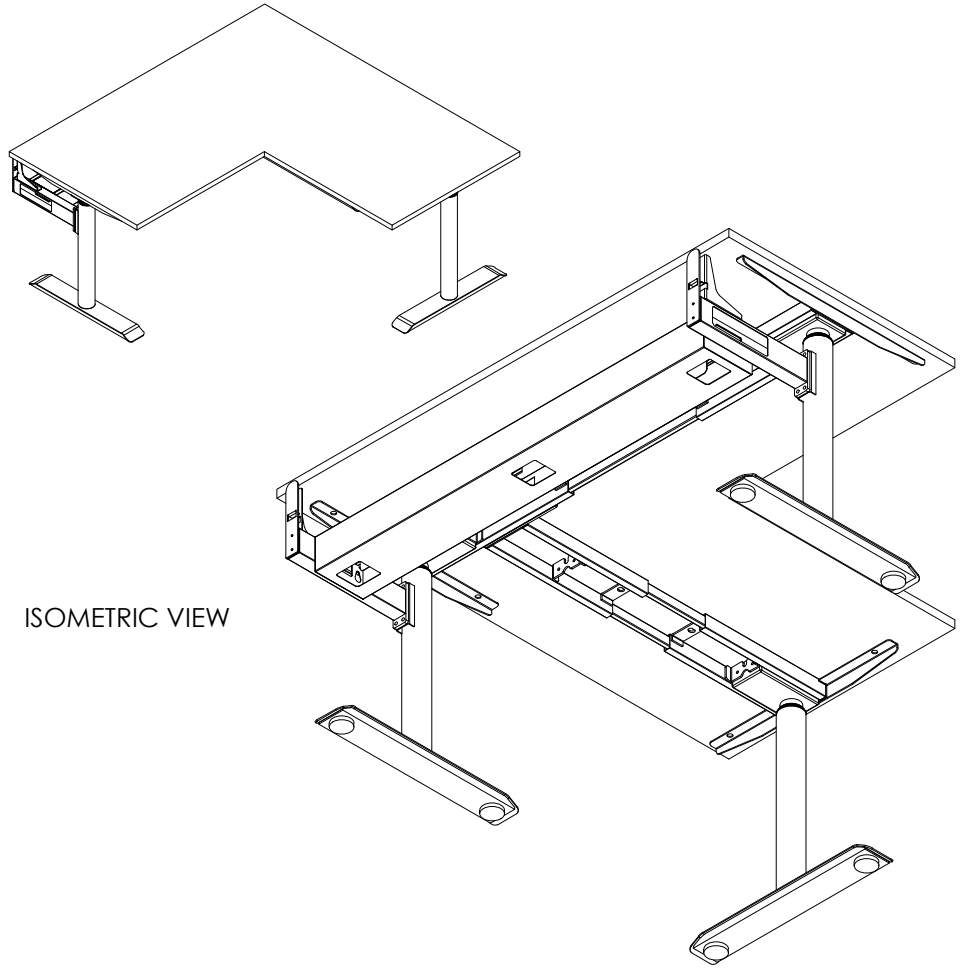

READY2GO FURNITURE

PRODUCT CODE:
EDR-WS-157

ASSEMBLED SIZE:
1500L X 750W

REMARKS:
W/ arm & Cable tray

2023
READY TO GO FURNITURE PTY LTD

TOP VIEW

ISOMETRIC VIEW

FRONT VIEW

SIDE VIEW

TOP VIEW

FRONT VIEW

SIDE VIEW

PRODUCT CODE:

EDR-ARM+TRAY

ASSEMBLED SIZE:

-