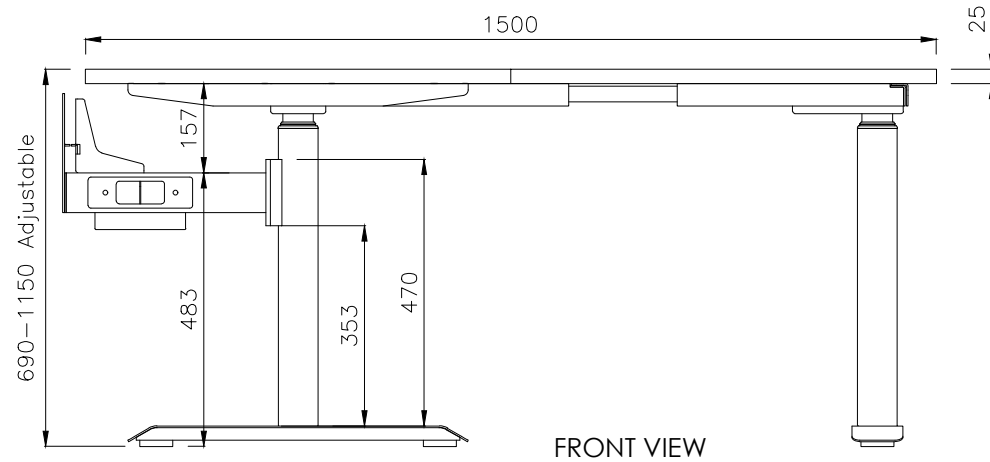

READY2GO FURNITURE

PRODUCT CODE:
EDR-WS-157

ASSEMBLED SIZE:
1500L X 750W

REMARKS:
W/ arm & Cable tray

2023
READY TO GO FURNITURE PTY LTD

TOP VIEW

ISOMETRIC VIEW

FRONT VIEW

SIDE VIEW

TOP VIEW

FRONT VIEW

SIDE VIEW

PRODUCT CODE:

EDR-ARM+TRAY

ASSEMBLED SIZE:

-