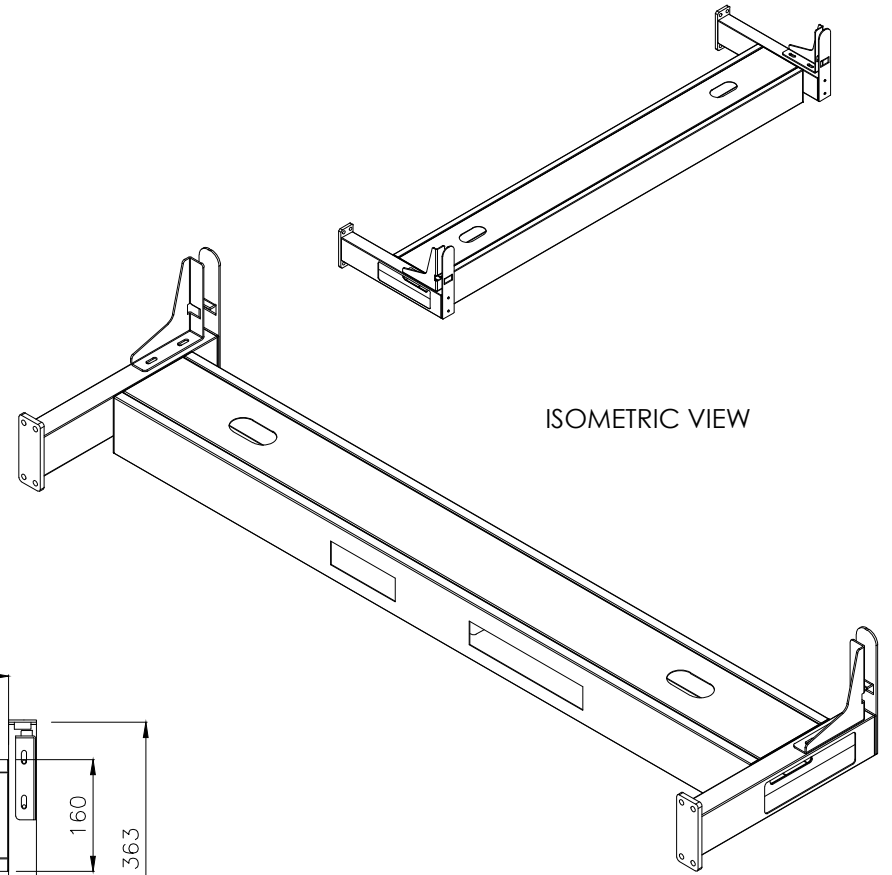

READY2GO FURNITURE

PRODUCT CODE:
EDR-WS-157

ASSEMBLED SIZE:
1500L X 750W

REMARKS:
W/ arm & Cable tray

2023
READY TO GO FURNITURE PTY LTD

TOP VIEW

ISOMETRIC VIEW

FRONT VIEW

SIDE VIEW

TOP VIEW

FRONT VIEW

SIDE VIEW

PRODUCT CODE:

EDR-ARM+TRAY

ASSEMBLED SIZE:

-