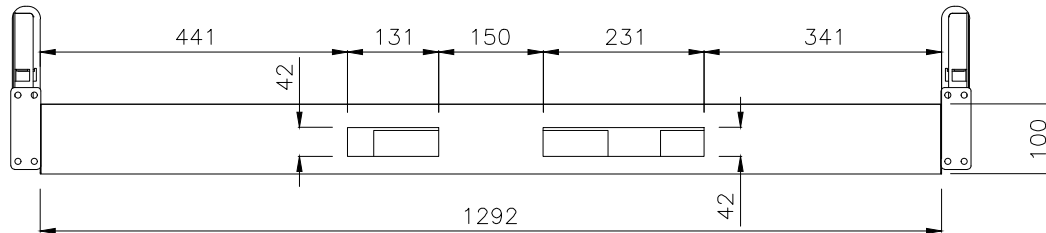

READY2GO FURNITURE

PRODUCT CODE:
EDR-WS-157

ASSEMBLED SIZE:
1500L X 750W

REMARKS:
W/ arm & Cable tray

2023
READY TO GO FURNITURE PTY LTD

TOP VIEW

ISOMETRIC VIEW

FRONT VIEW

SIDE VIEW

TOP VIEW

FRONT VIEW

SIDE VIEW

PRODUCT CODE:

EDR-ARM+TRAY

ASSEMBLED SIZE:

-