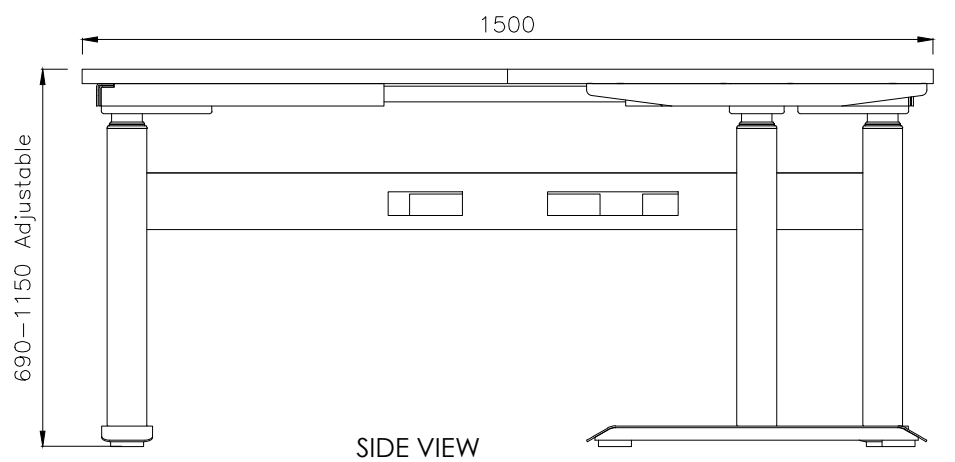

READY2GO FURNITURE

PRODUCT CODE:
EDR-WS-157

ASSEMBLED SIZE:
1500L X 750W

REMARKS:
W/ arm & Cable tray

2023
READY TO GO FURNITURE PTY LTD

TOP VIEW

ISOMETRIC VIEW

FRONT VIEW

SIDE VIEW

TOP VIEW

FRONT VIEW

SIDE VIEW

PRODUCT CODE:

EDR-ARM+TRAY

ASSEMBLED SIZE:

-