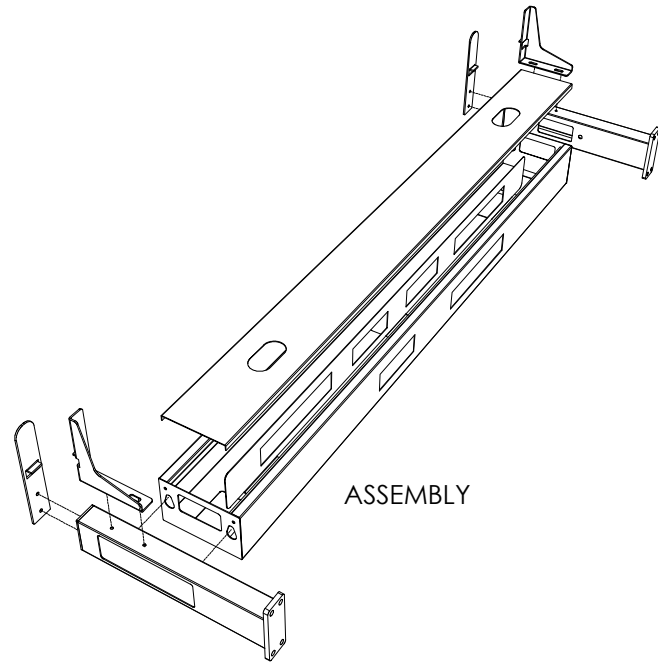

READY2GO FURNITURE

PRODUCT CODE:
EDR-WS-157

ASSEMBLED SIZE:
1500L X 750W

REMARKS:
W/ arm & Cable tray

2023
READY TO GO FURNITURE PTY LTD

TOP VIEW

ISOMETRIC VIEW

FRONT VIEW

SIDE VIEW

TOP VIEW

FRONT VIEW

SIDE VIEW

PRODUCT CODE:

EDR-ARM+TRAY

ASSEMBLED SIZE:

-