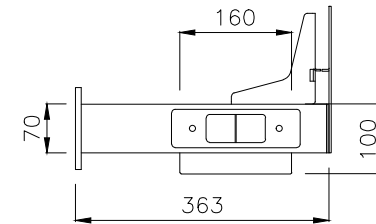

READY2GO FURNITURE

PRODUCT CODE:
EDR-WS-157

ASSEMBLED SIZE:
1500L X 750W

REMARKS:
W/ arm & Cable tray

2023
READY TO GO FURNITURE PTY LTD

TOP VIEW

ISOMETRIC VIEW

FRONT VIEW

SIDE VIEW

TOP VIEW

FRONT VIEW

SIDE VIEW

PRODUCT CODE:

EDR-ARM+TRAY

ASSEMBLED SIZE:

-