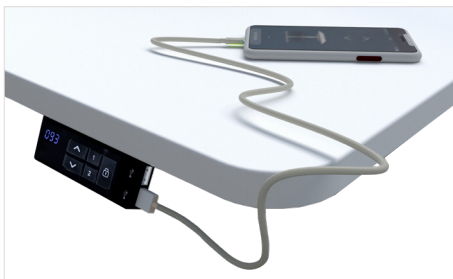

Controller: Digital display shows the height of the desk | Mounted under tabletop | 3 Height memory presets | Dual USB chargers included in control panel

FRAME COLOUR

TOP COLOUR

ECO SQUARE LEG HEIGHT ADJUSTABLE BACK TO BACK DESKS

BLUETOOTH CONNECTOR

The Bluetooth dongle, enables wireless control of your Height Adjustable desk from your mobile device.

DUAL USB CHARGERS

Integrated USB charging points make charging your devices at work so easy.

3-DIGITAL DISPLAY

View the height of your desk on the 3-Digital Display.

ABOUT THE APP

The app, STAND UP PLS, provides a smarter and easier way to adjust your ergonomic desk. It allows you to control the height adjustable desk with seamless integration from your mobile device via Bluetooth.